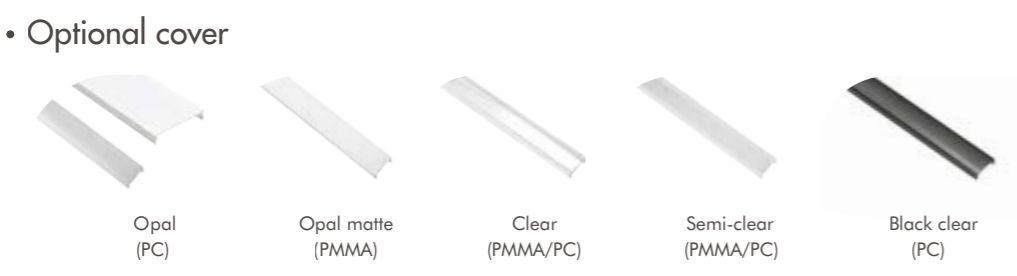

I Structure image

I Effect image

• Optional cover

A SERIES TO SEE

HL-A001

Material	AL6063+PC/PMMA
Surface	Anodized/Painting
Lighting source width	UP 20mm, Down 22mm
Length	4m/max
Application	For offices, conference rooms, supermarkets, home lighting, etc.