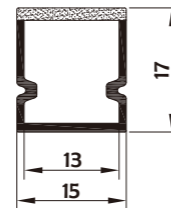

Material	PC
Surface	Double color
Lighting source width	13mm
Length	4m/max
Application	For outdoors/building/pool / square decoration/park decoration application.