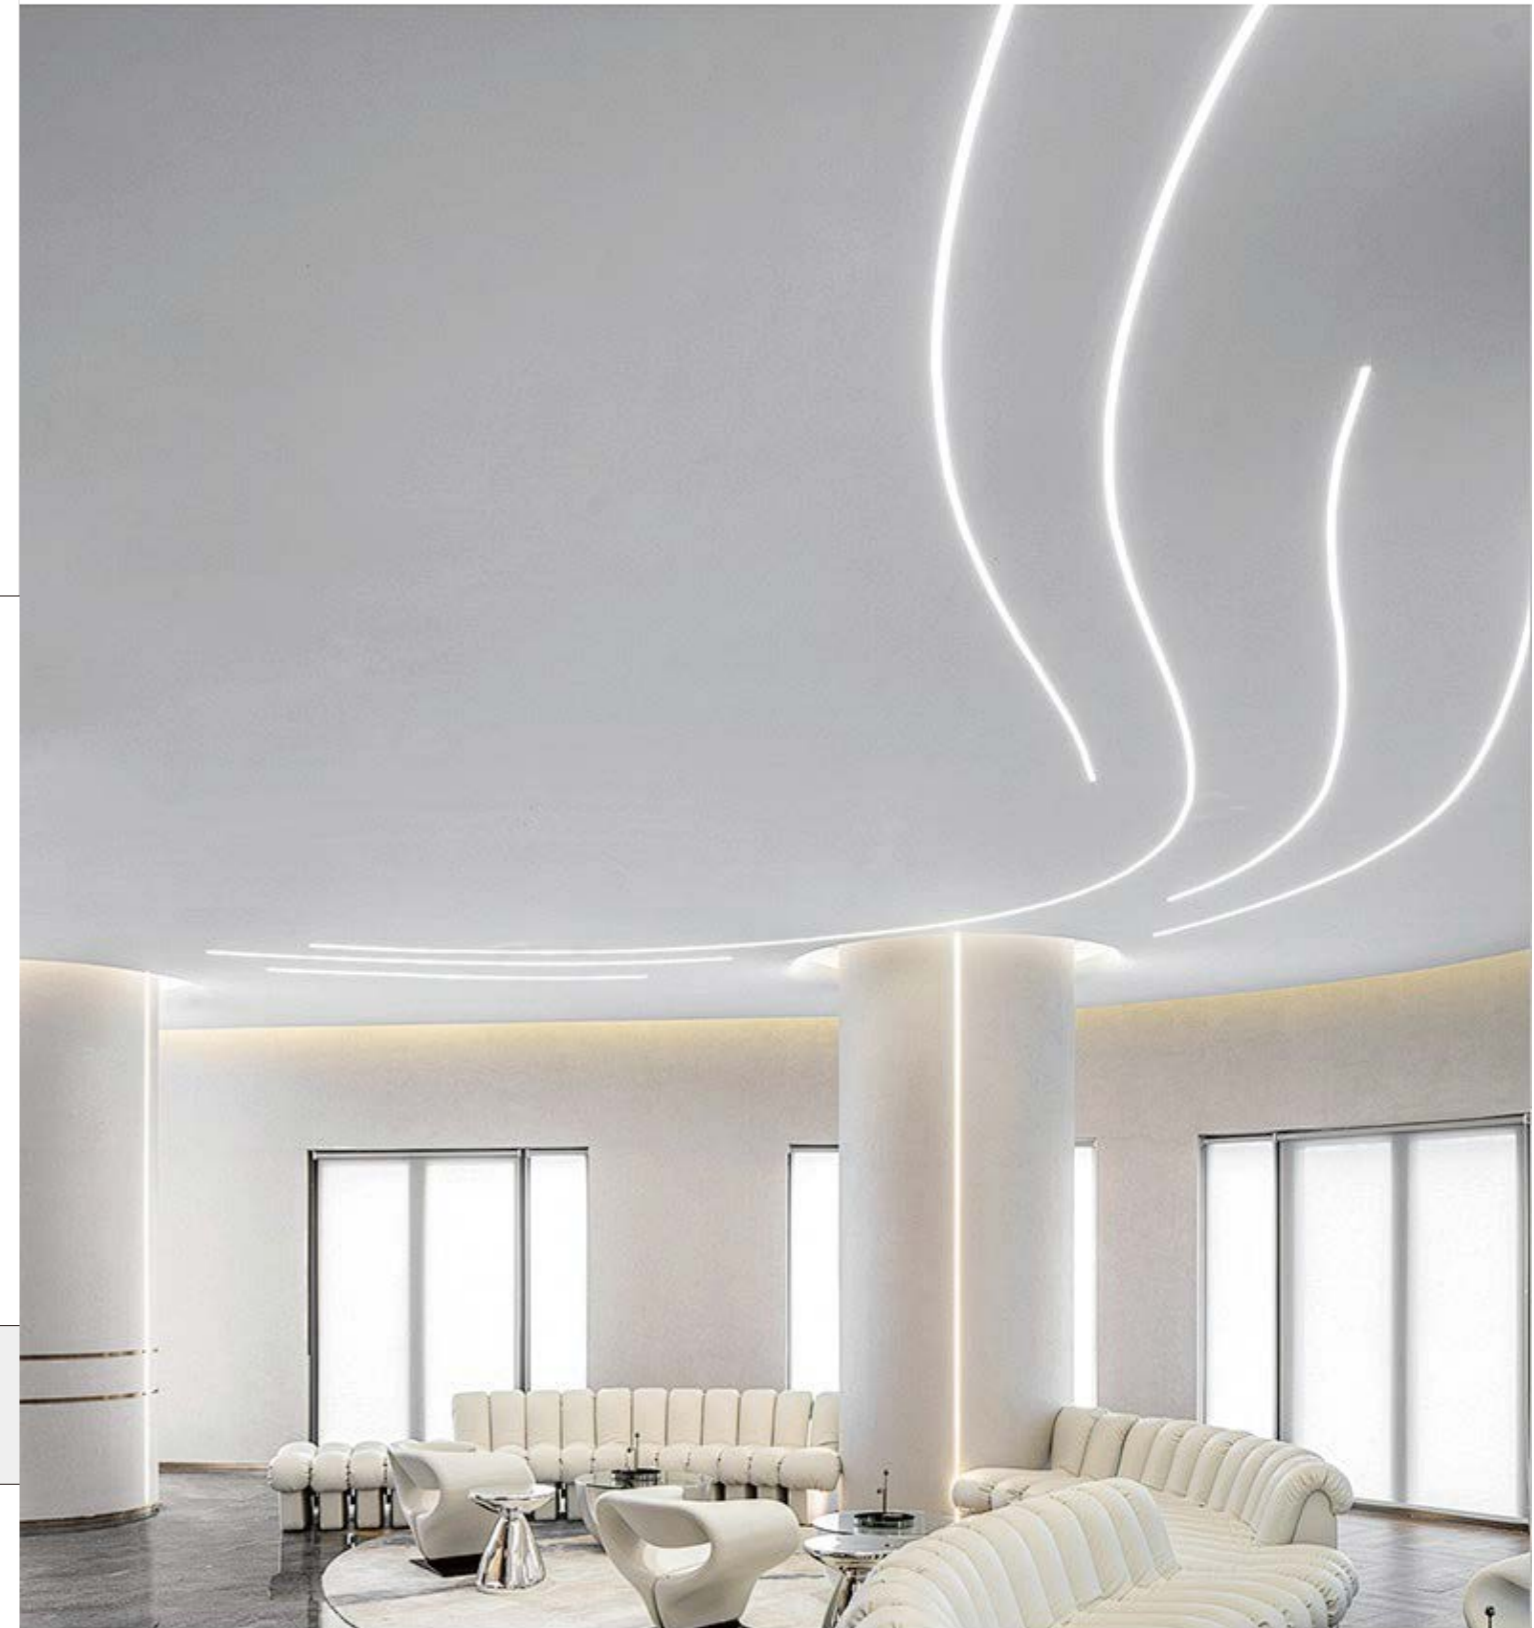

I Installation: