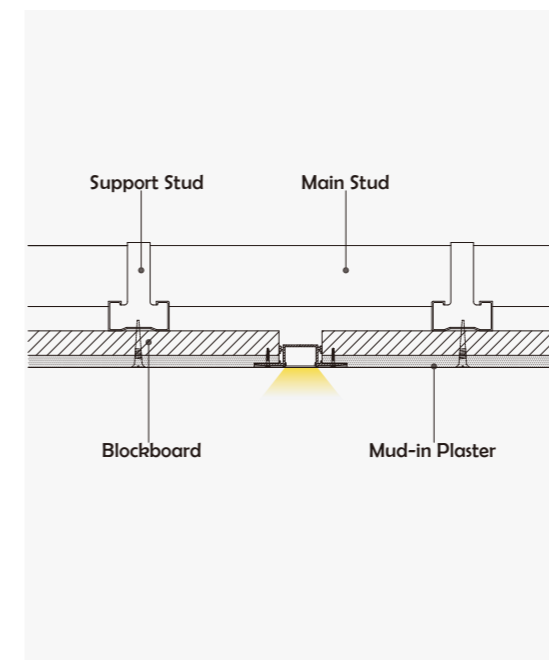

Aluminum Profile

End Cap

• Optional cover

Opal (PC)

I Structure image

I Effect image

HL-A057

Material	AL6063+PC
Surface	Anodized/Painting
Lighting source width	32mm
Length	4m/max
Application	Widely used in shopping centers, commercial buildings, office buildings, home lighting, etc.