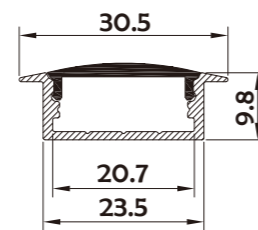

End Cap

• Optional cover

Clear (PMMA)

I Structure image

I Effect image

HL-BAPLO13

Material	AL6063+PC/PMMA
Surface	Anodized/Painting
Lighting source width	20mm
Length	4m/max
Application	Apply to office, boardroom, supermarket and home lighting, mainly application for drywall and ceiling.