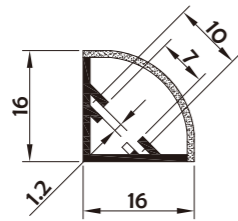

HL-BAPL068-F