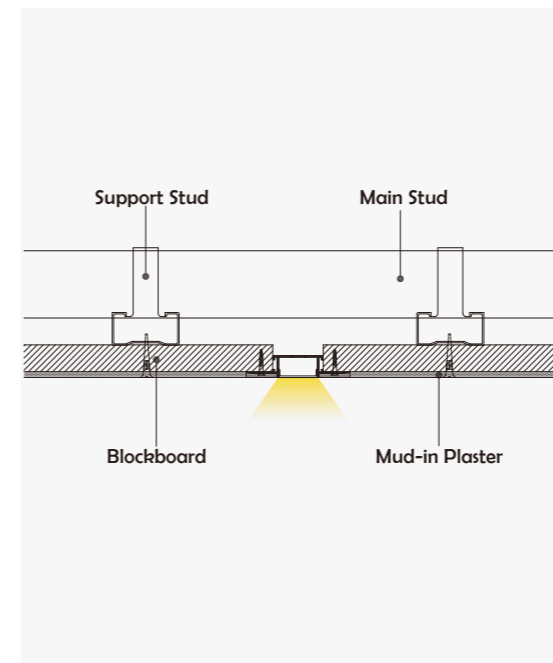

Aluminum Profile

End Cap

• Optional cover

Opal (PC)

I Structure image

I Effect image

HL-A081

Material	Al6063+PC
Surface	Anodized
Lighting source width	61mm
Length	4m/max
Application	Offices, conference rooms, shopping malls, dust-free workshop, hospitals, schools, etc.