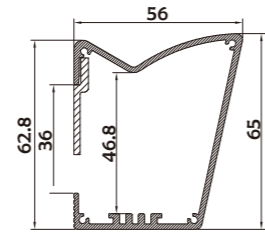

HL-A070

Material	Al6063
Surface	Anodized/Painting
Lighting source width	15mm
Length	4m/max
Application	For surface mounted in corner ceiling.