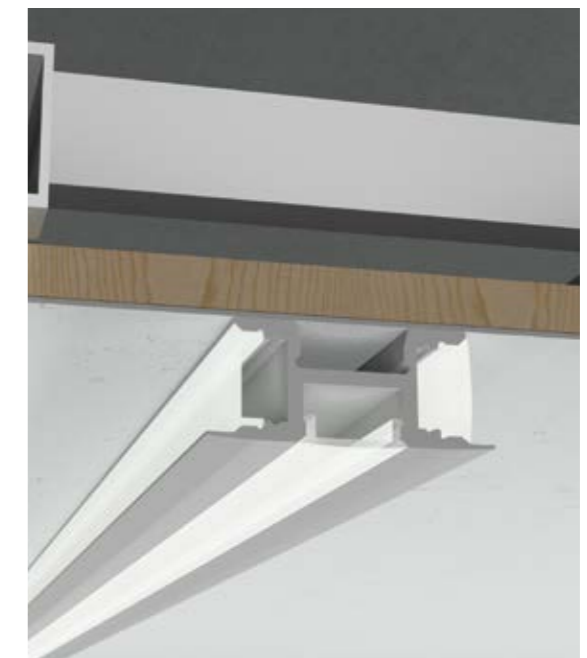

I Effect image