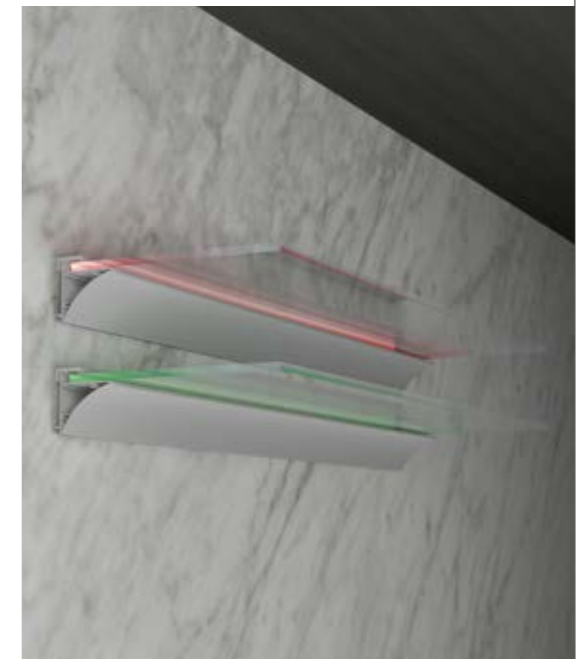

End Cap

Suspended Rope

Mounting Screw

I Structure image

I Effect image

HL-BAPLO44A

Material	AL6063
Surface	Anodized/Painting
Lighting source width	10mm
Length	4m/max
Application	For kitchen and bathroom / advertising/house decoration application.

Aluminum Profile

End Cap

Clip

I Structure image

I Effect image

HL-BAPLO44B

Material	AL6063
Surface	Anodized/Painting
Lighting source width	10mm
Length	4m/max
Application	For kitchen and bathroom / advertising/house decoration application.