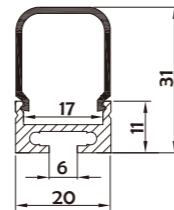

I Structure image

I Effect image

HL-BAPLO60

Material	AL6063+PMMA
Surface	Anodized/Painting
Lighting source width	17mm
Length	4m/max
Application	For offices/conference rooms / supermarkets/home lighting application.