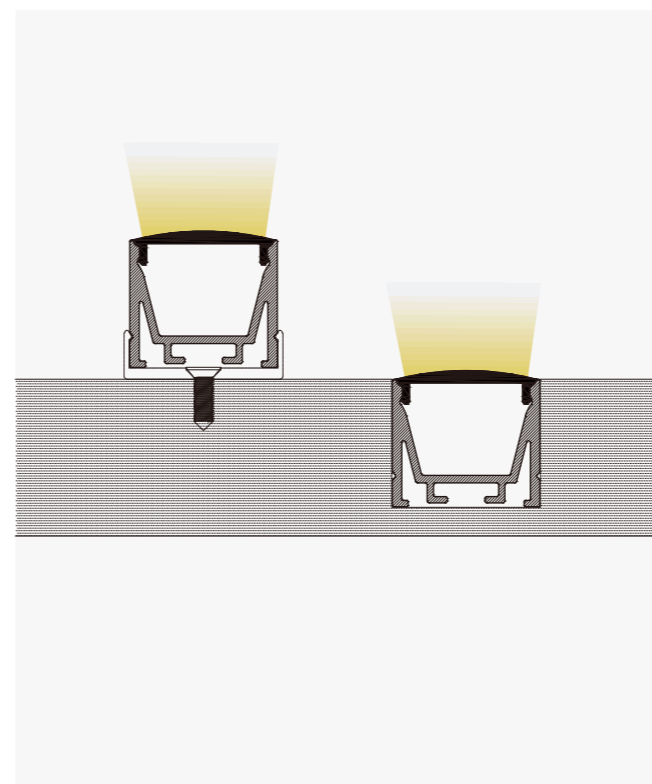

I Structure image