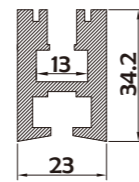

Material	Al6063
Surface	Anodized/Painting
Lighting source width	13mm
Length	4m/max
Application	For kitchen and bathroom / advertising / house decoration application.

Aluminum Profile