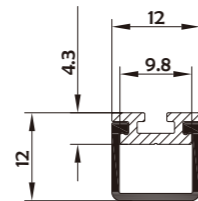

• Optional cover

I Structure image

I Effect image

HL-A090

Material	AL6063+PC
Surface	Anodized/Painting
Lighting source width	9mm
Length	4m/max
Application	For office, conference rooms, supermarkets, home lighting application.