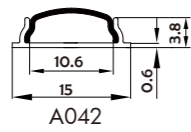

HL-A042/A043

Material	AL6063+PC
Surface	Anodized/Painting
Lighting source width	A042 8mm / A043 12mm.
Length	4m/max
Application	The extrusion with LED light source is mostly used as interior lighting, curved lighting.