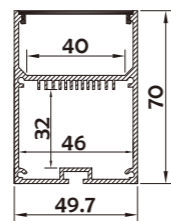

Semi-clear (PC)

I Structure image

I Effect image

HL-BAPL052

Material	AL6063+PC
Surface	Anodized/Painting
Lighting source width	40mm
Length	4m/max
Application	For offices / conference rooms / supermarkets / home lighting application.