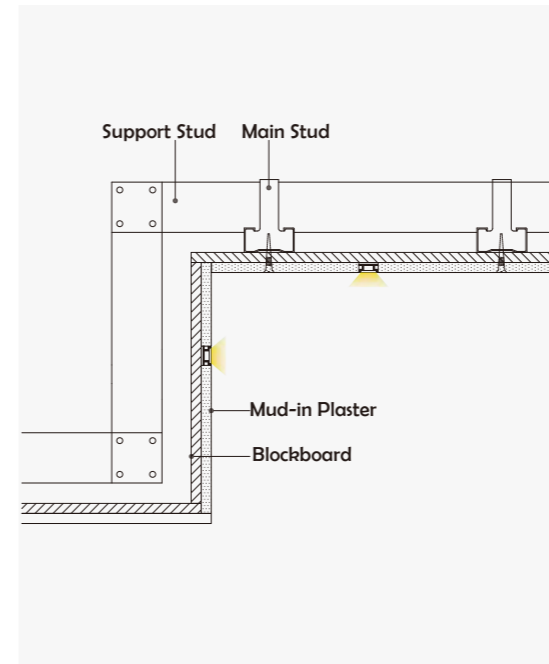

Aluminum Profile

End Cap

• Optional cover

Opal matte (PMMA)

I Structure image

I Effect image

HL-BAPL010

Material	AL6063+PC/PMMA
Surface	Anodized/Painting
Lighting source width	17mm
Length	4m/max
Application	For offices / conference rooms / supermarkets / home lighting application.