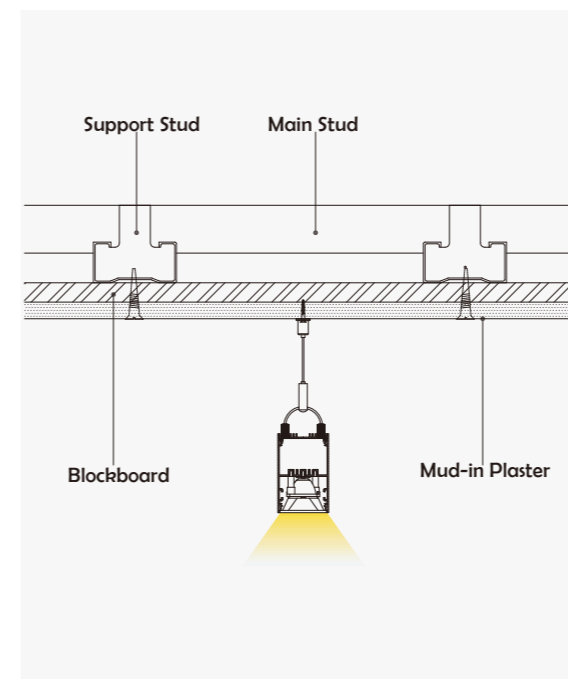

HL-A046

sliver

Material	AL6063+PC/Aluminum Cover
Surface	Anodized/Painting
Lighting source width	48mm
Length	4m/max
Application	Widely used in shopping centers, commercial buildings, office buildings, home lighting, etc.

• Optional cover