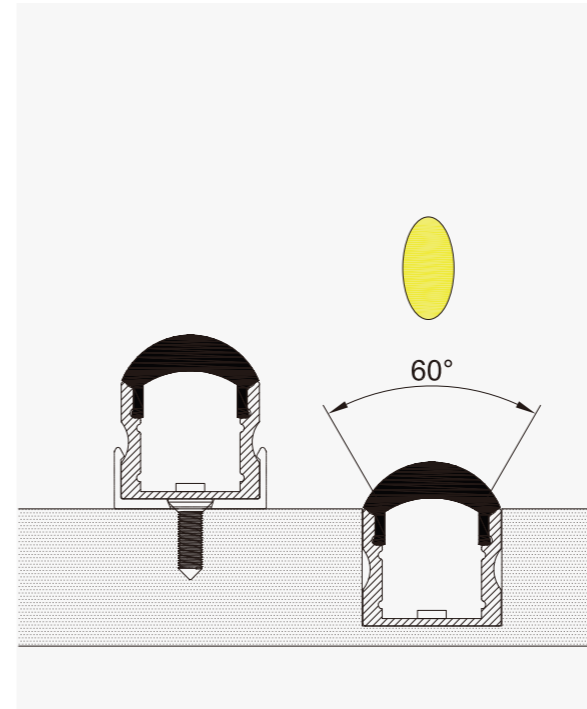

Material	AL6063+PMMA
Surface	Anodized/Painting
Lighting source width	12mm
Length	4m/max

Application For wardrobe / bookcase / bar scouter and other cabinet application.

• Optional cover

I Structure image