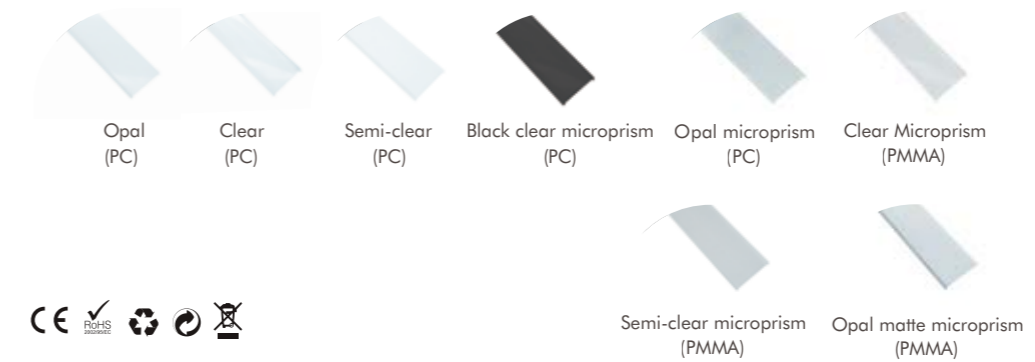

• Optional cover