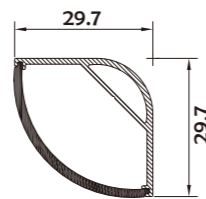

Material	AL6063+PC/PMMA
Surface	Anodized/Painting
Lighting source width	20mm
Length	4m/max
Application	For wardrobe / bookcase / bars / counter and other cabinet application.

Aluminum Profile