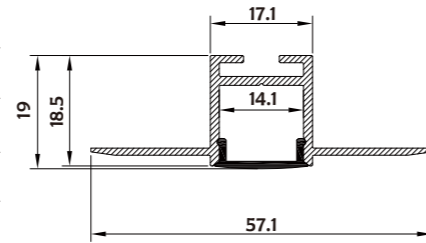

End Cap

Clip

• Optional cover

Opal (PC)

I Structure image

I Effect image

HL-A055

Material	AL6063+PC
Surface	Anodized/Painting
Lighting source width	14mm
Length	4m/max
Application	Widely used in shopping centers, commercial buildings, office buildings, home lighting, etc.