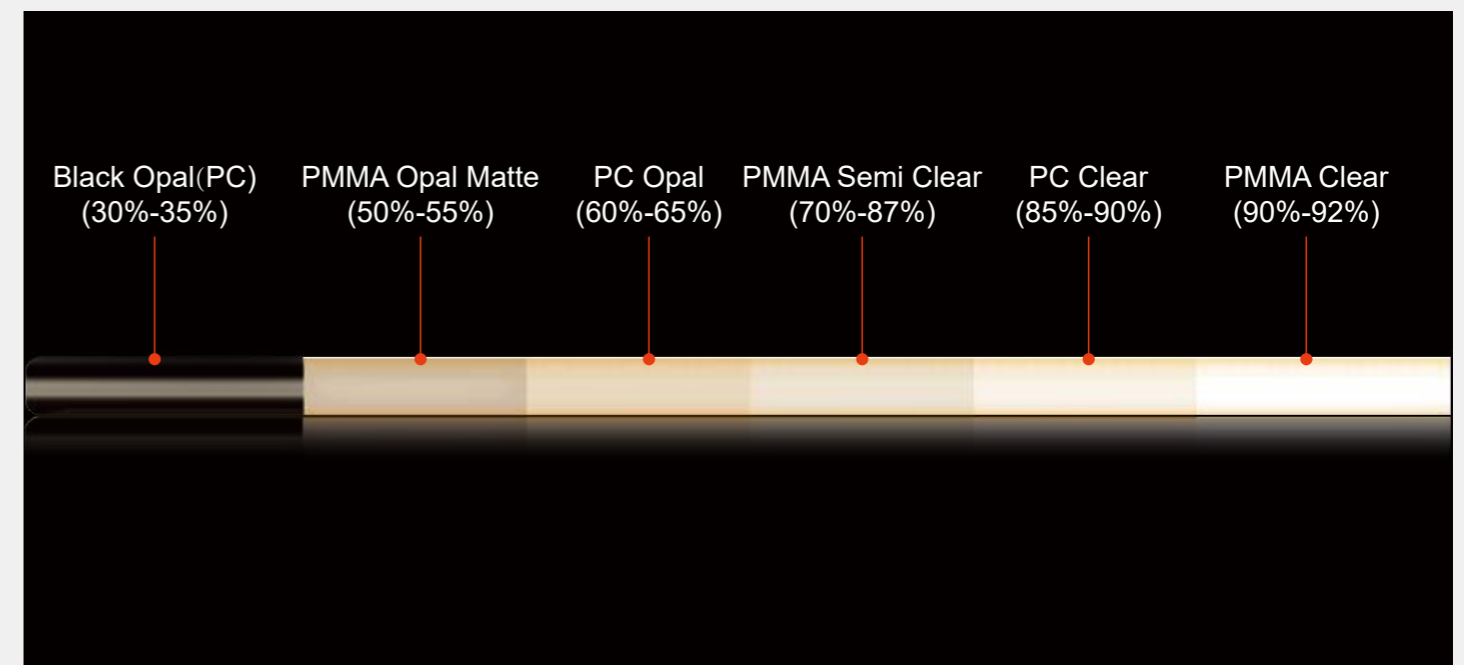

Diffuser options

-High impact PC/PMMA/Acrylic diffuser including PMMA black, opal, frosted and clear finish to suit most of our aluminum profiles.