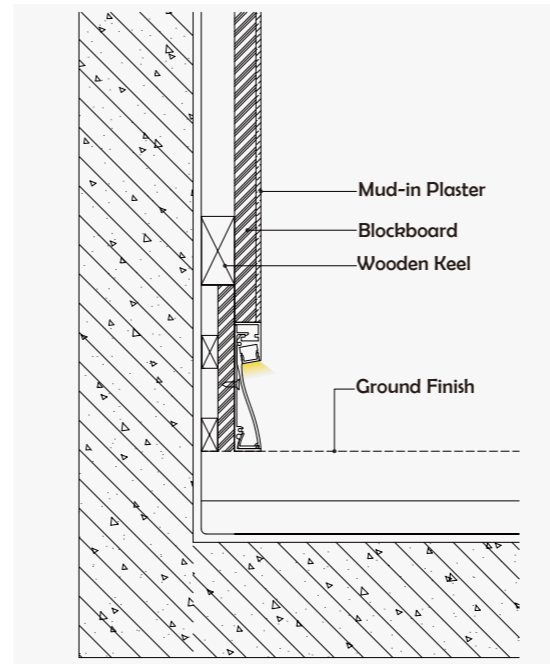

Aluminum Profile

End Cap

• Optional cover

Opal (PC)

I Structure image

I Effect image

HL-A062

Material	AL6063+PC
Surface	Anodized/Painting
Lighting source width	10mm
Length	4m/max
Application	Widely used in ceilings, corners of display racks, etc.