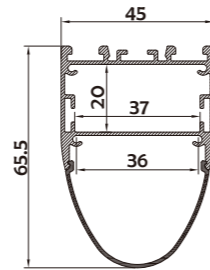

I Structure image

I Effect image

HL-A005

Material	AL6063+PC
Surface	Anodized/Painting
Lighting source width	35mm
Length	4m/max
Application	For offices, conference rooms, supermarkets, home lighting, etc.