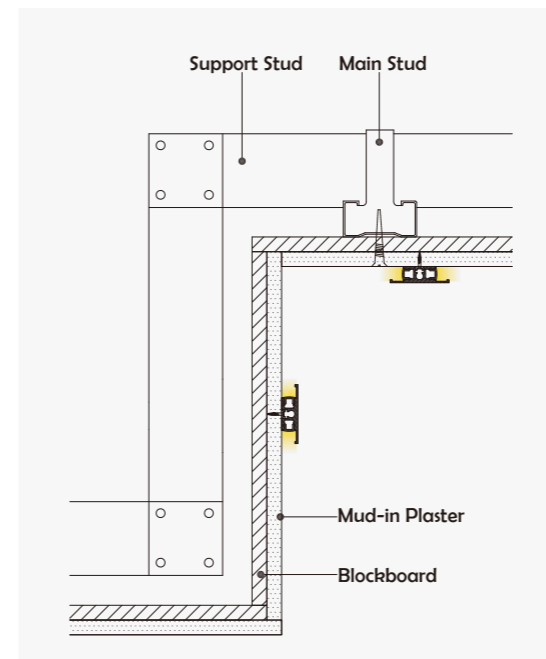

HL-BAPLO40

Material	AL6063+PMMA
Surface	Anodized/Painting
Lighting source width	6mm
Length	4m/max
Application	For hotel / living room / corridor / KTV decoration application.

• Optional cover

I Structure image