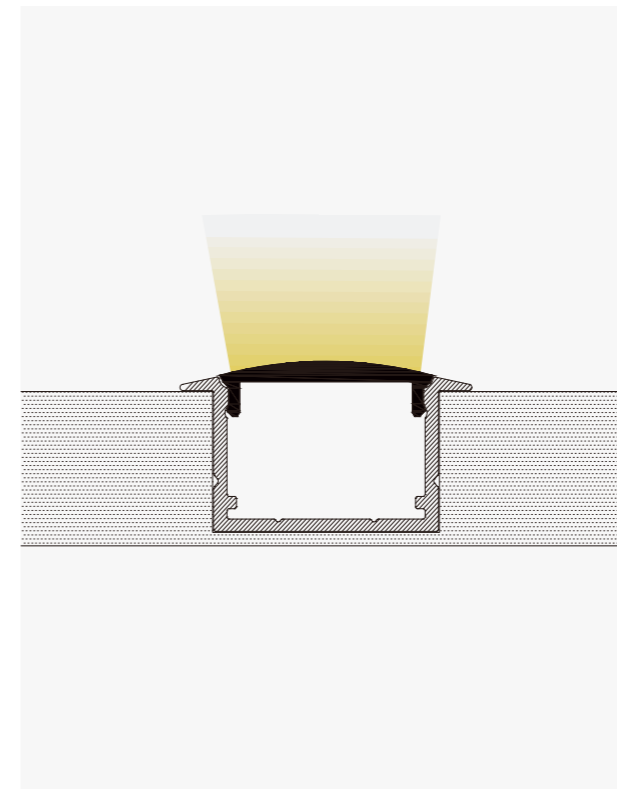

I Structure image