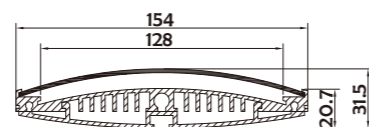

I Structure image

I Effect image

HL-BAPLO41

Material	AL6063+PC
Surface	Anodized/Painting
Lighting source width	128mm
Length	4m/max
Application	For offices / conference rooms / supermarkets / home lighting application.