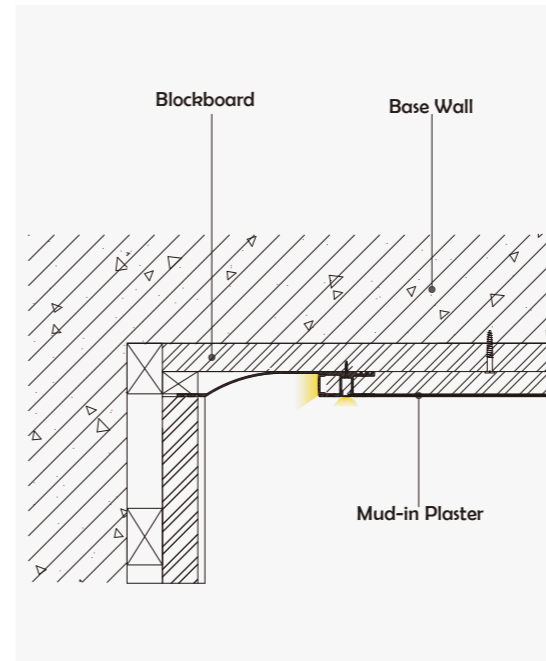

I Structure image