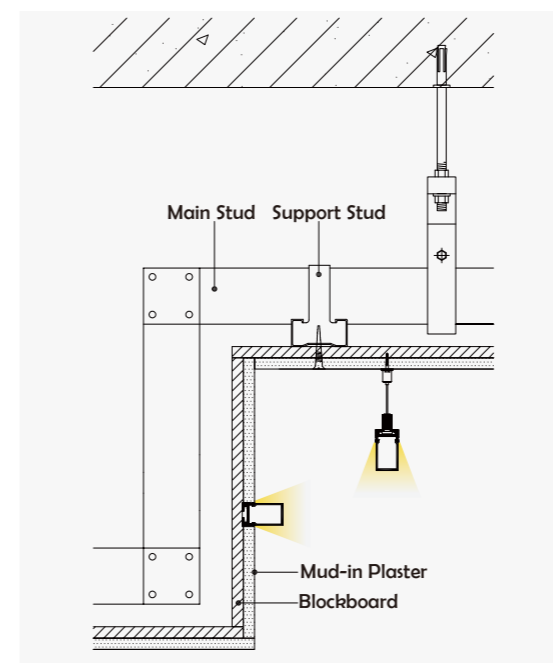

Aluminum Profile

End Cap

Suspended Rope

• Optional cover

Opal matte (PMMA)

Clear (PMMA)

Semi-clear (PMMA)

I Structure image