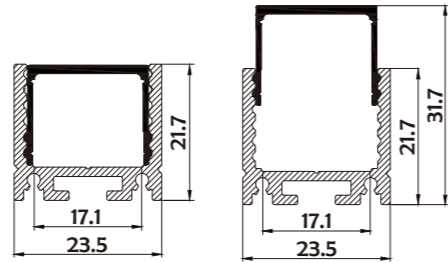

Connector

Connector

I Structure image

I Effect image

HL-A074

Material	AL6063+PC
Surface	Anodized/Painting
Lighting source width	15mm
Length	4m/max
Application	Widely used in shopping centers, commercial buildings, office buildings, home lighting, etc.