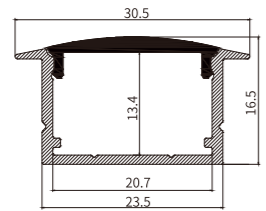

• Optional cover

Clear (PMMA)

I Structure image

I Effect image

HL-BAPLO13H1

Material	AL6063+PMMA
Surface	Anodized/Painting
Lighting source width	20mm
Length	4m/max
Application	For offices / conference rooms/ supermarkets / home lighting application.