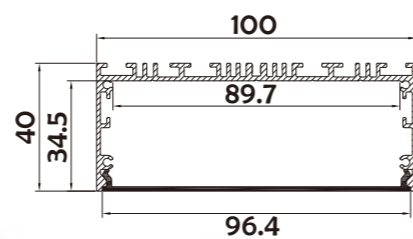

I Effect image

HL-A031

Material	AL6063+PC
Surface	Anodized/Painting
Lighting source width	89mm
Length	4m/max
Application	For offices, conference rooms, supermarkets, home lighting, etc.

Aluminum Profile

End Cap