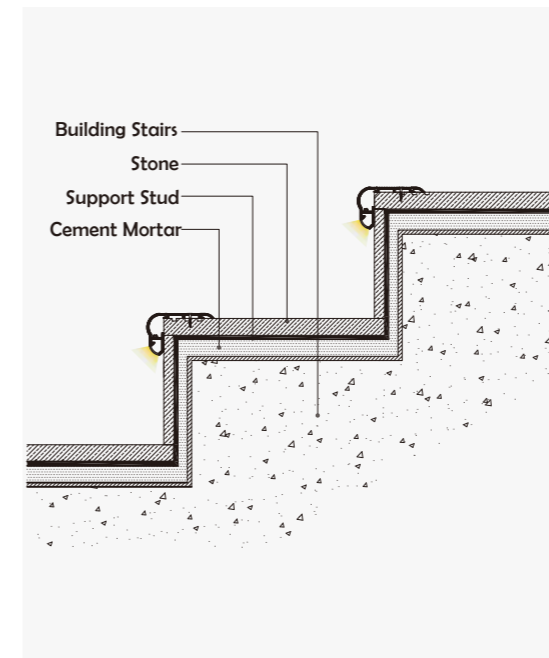

I Structure image