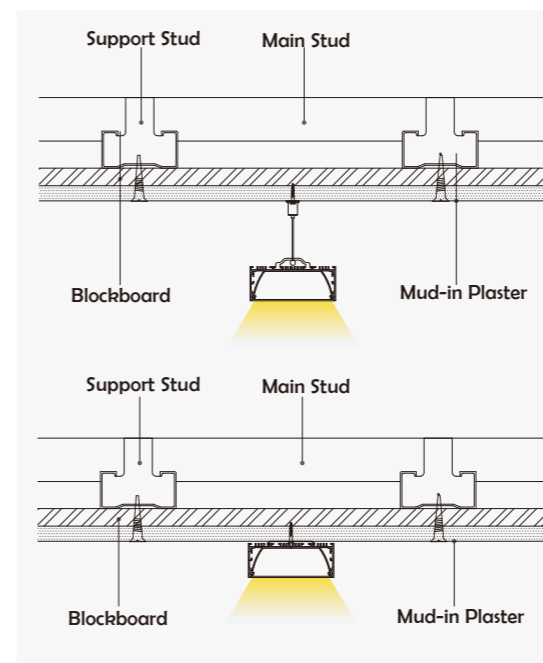

Aluminum Profile

End Cap

Suspended Rope

Clip

• Optional cover

Opal (PC)

I Structure image

I Effect image