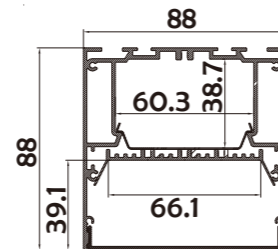

• Optional cover

I Structure image

I Effect image

HL-A024-1

Material	AL6063+PC
Surface	Anodized/Painting
Lighting source width	66mm
Length	4m/max
Application	For offices, conference rooms, supermarkets, home lighting, etc.