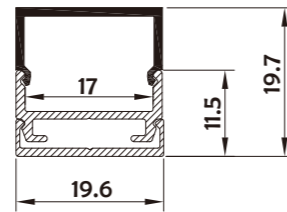

• Optional cover

I Structure image

I Effect image

HL-BAPLO11

Material	AL6063+PC/PMMA
Surface	Anodized/Painting
Lighting source width	17mm
Length	4m/max
Application	For offices / conference rooms / supermarkets / home lighting application.