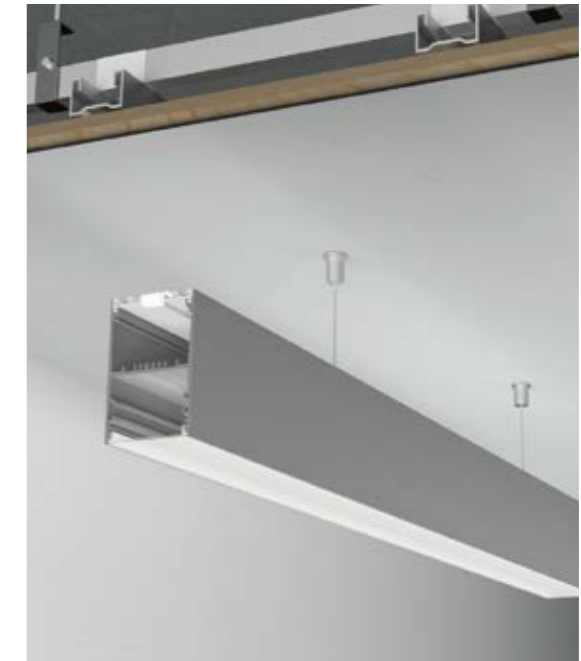

I Effect image