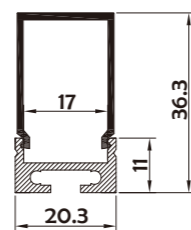

Aluminum Profile End Cap Suspended Rope

• Optional cover

Opal (PC) Opal matte (PMMA) Clear (PMMA/PC) Semi-clear (PMMA)

I Structure image

I Effect image

HL-BAPL058

sliver

Material	AL6063+PMMA
Surface	Anodized/Painting
Lighting source width	17mm
Length	4m/max
Application	For offices/conference rooms / supermarkets/home lighting application.