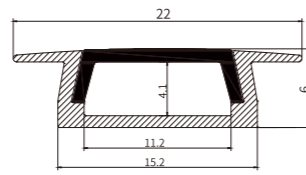

Material	Al6063+PC
Surface	Anodized/Painting
Lighting source width	10mm
Length	4m/max
Application	For offices/conference rooms / supermarkets/home lighting application.

Aluminum Profile