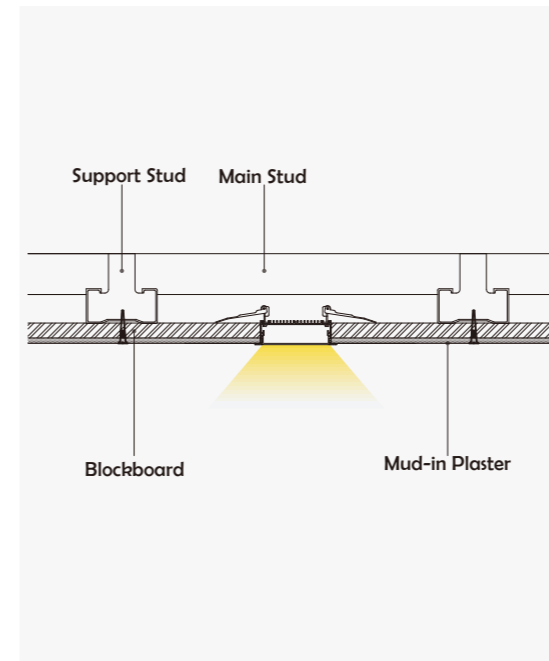

I Effect image

HL-A027

Material	AL6063+PC
Surface	Anodized/Painting
Lighting source width	72mm
Length	4m/max
Application	For offices, conference rooms, supermarkets, home lighting, etc.

I Structure image