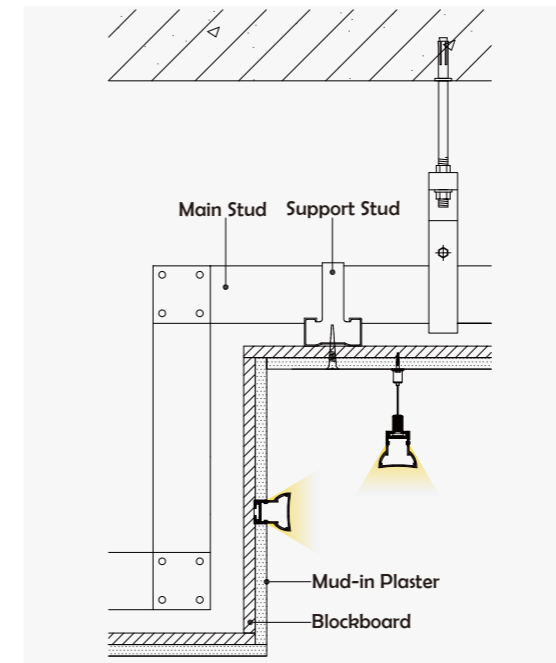

Aluminum Profile

End Cap

Suspended Rope

• Optional cover

Opal matte (PMMA)

Clear (PMMA)

Semi-clear (PMMA)

I Structure image