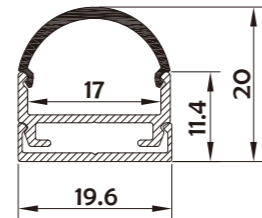

Aluminum Profile

End Cap

• Optional cover

Opal matte (PMMA)

I Structure image

I Effect image

HL-BAPL010

Material	AL6063+PC/PMMA
Surface	Anodized/Painting
Lighting source width	17mm
Length	4m/max
Application	For offices / conference rooms / supermarkets / home lighting application.