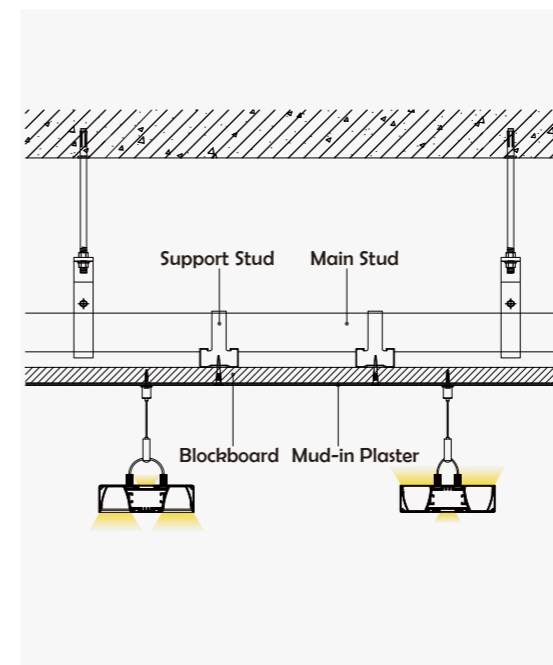

I Structure image