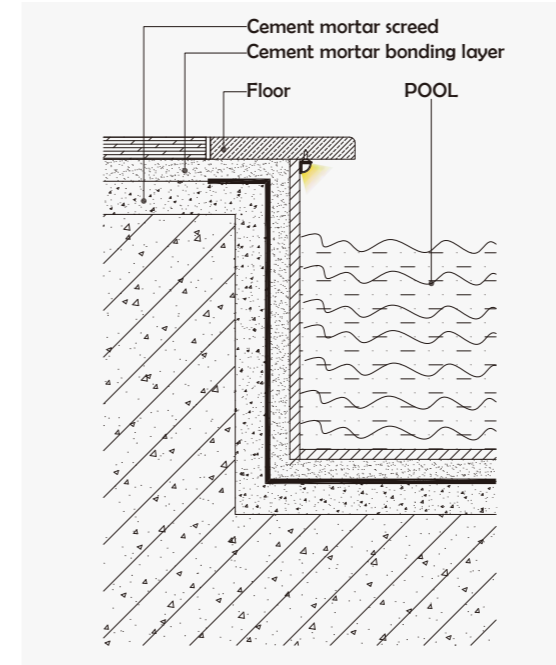

IP 67

Waterproof Grade

• Optional cover

Opal matte + light lens (PMMA)

I Structure image

I Effect image

HL-BAPLO68

Material	Al6063+PC
Surface	Anodized/Painting
Lighting source width	25mm
Length	4m/max
Application	For offices/conference rooms / supermarkets/home lighting application.