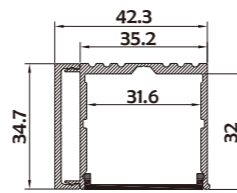

Aluminum Profile

End Cap

• Optional cover

I Structure image

I Effect image

HL-BAPL019

Material	AL6063+PC/PMMA
Surface	Anodized/Painting
Lighting source width	32mm
Length	4m/max
Application	For offices / conference rooms / supermarkets / home lighting application.