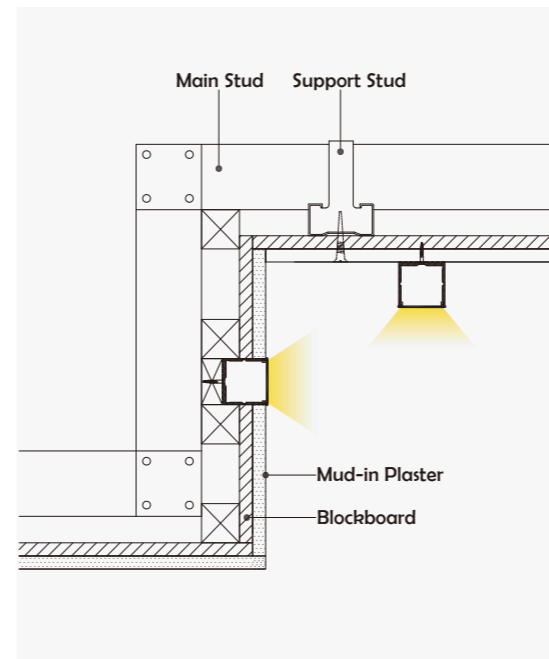

Aluminum Profile

End Cap

• Optional cover

I Structure image

I Effect image

HL-BAPL019

Material	AL6063+PC/PMMA
Surface	Anodized/Painting
Lighting source width	32mm
Length	4m/max
Application	For offices / conference rooms / supermarkets / home lighting application.