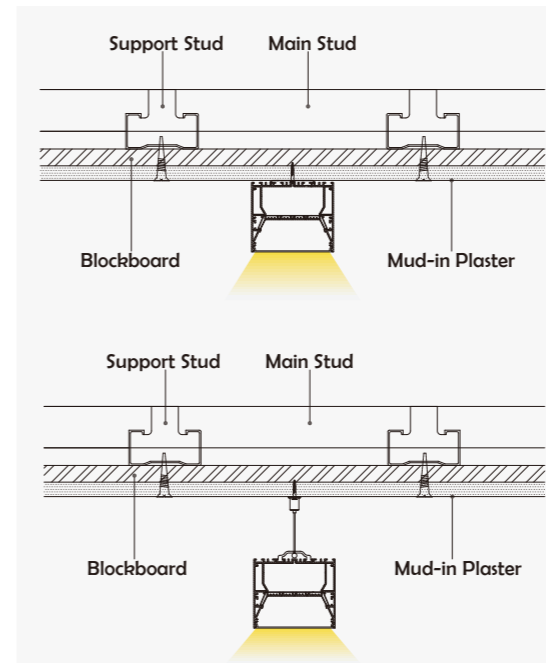

Aluminum Profile

End Cap

Clip

Suspended Rope

Connector

• Optional cover

Opal (PC)

I Structure image