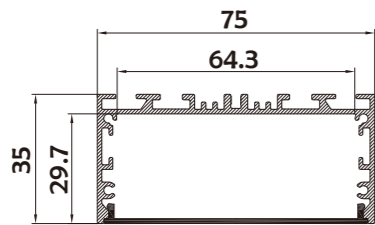

HL-A019

Material	AL6063+PC
Surface	Anodized/Painting
Lighting source width	64mm
Length	4m/max
Application	For offices, conference rooms, supermarkets, home lighting, etc.

• Optional cover

I Structure image

I Effect image