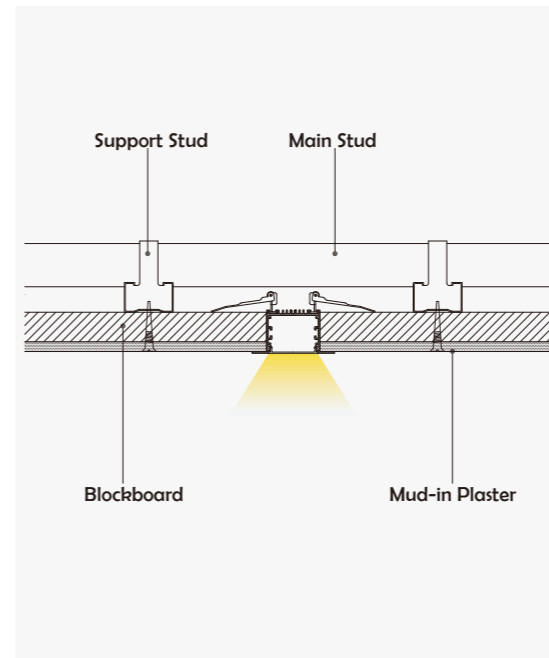

Aluminum Profile

End Cap

Clip

Connector

• Optional cover

Opal (PC)

I Structure image

I Effect image