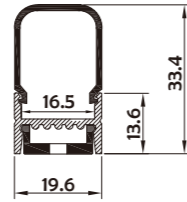

• Optional cover

I Structure image

I Effect image

HL-BAPLO31

Material	AL6063+PMMA
Surface	Anodized/Painting
Lighting source width	16mm
Length	4m/max
Application	For offices / conference rooms / supermarkets / home lighting application.