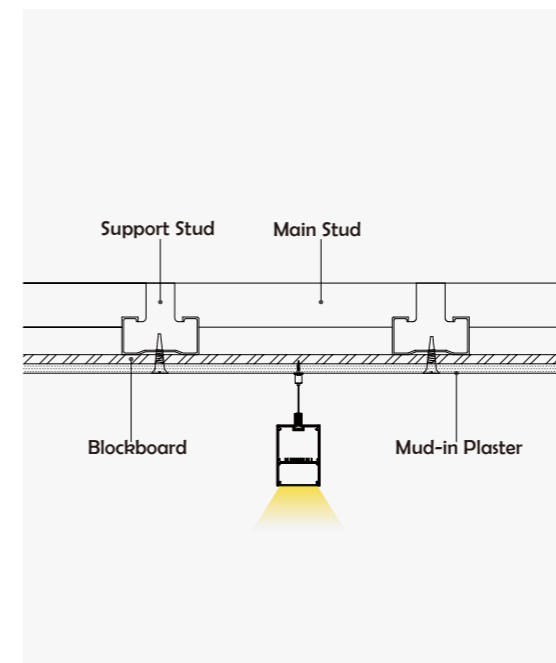

I Structure image