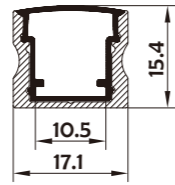

Opal matte + light lens (PC)

I Structure image

I Effect image

HL-BAPL071-F

Material	AL6063+PC
Surface	Anodized/Painting
Lighting source width	10mm
Length	4m/max
Application	For outdoors/building/pool / square decoration/park decoration application.