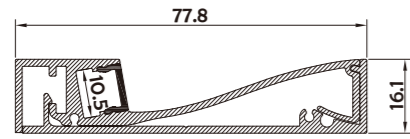

Aluminum Profile

End Cap

• Optional cover

I Structure image

I Effect image

HL-A061

Material	Al6063+PC
Surface	Anodized/Painting
Lighting source width	8mm
Length	4m/max
Application	Widely used in 90 degree corners, etc.