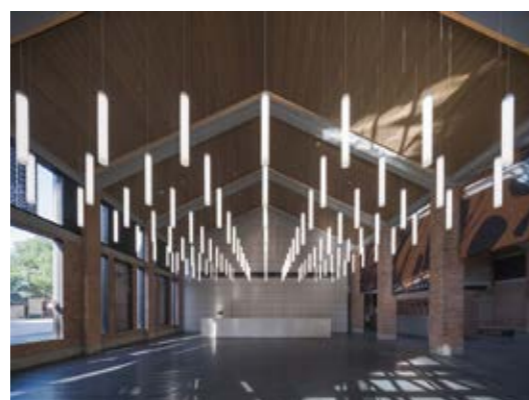

Linear lights are suitable for all styles of interior kitchen designs.