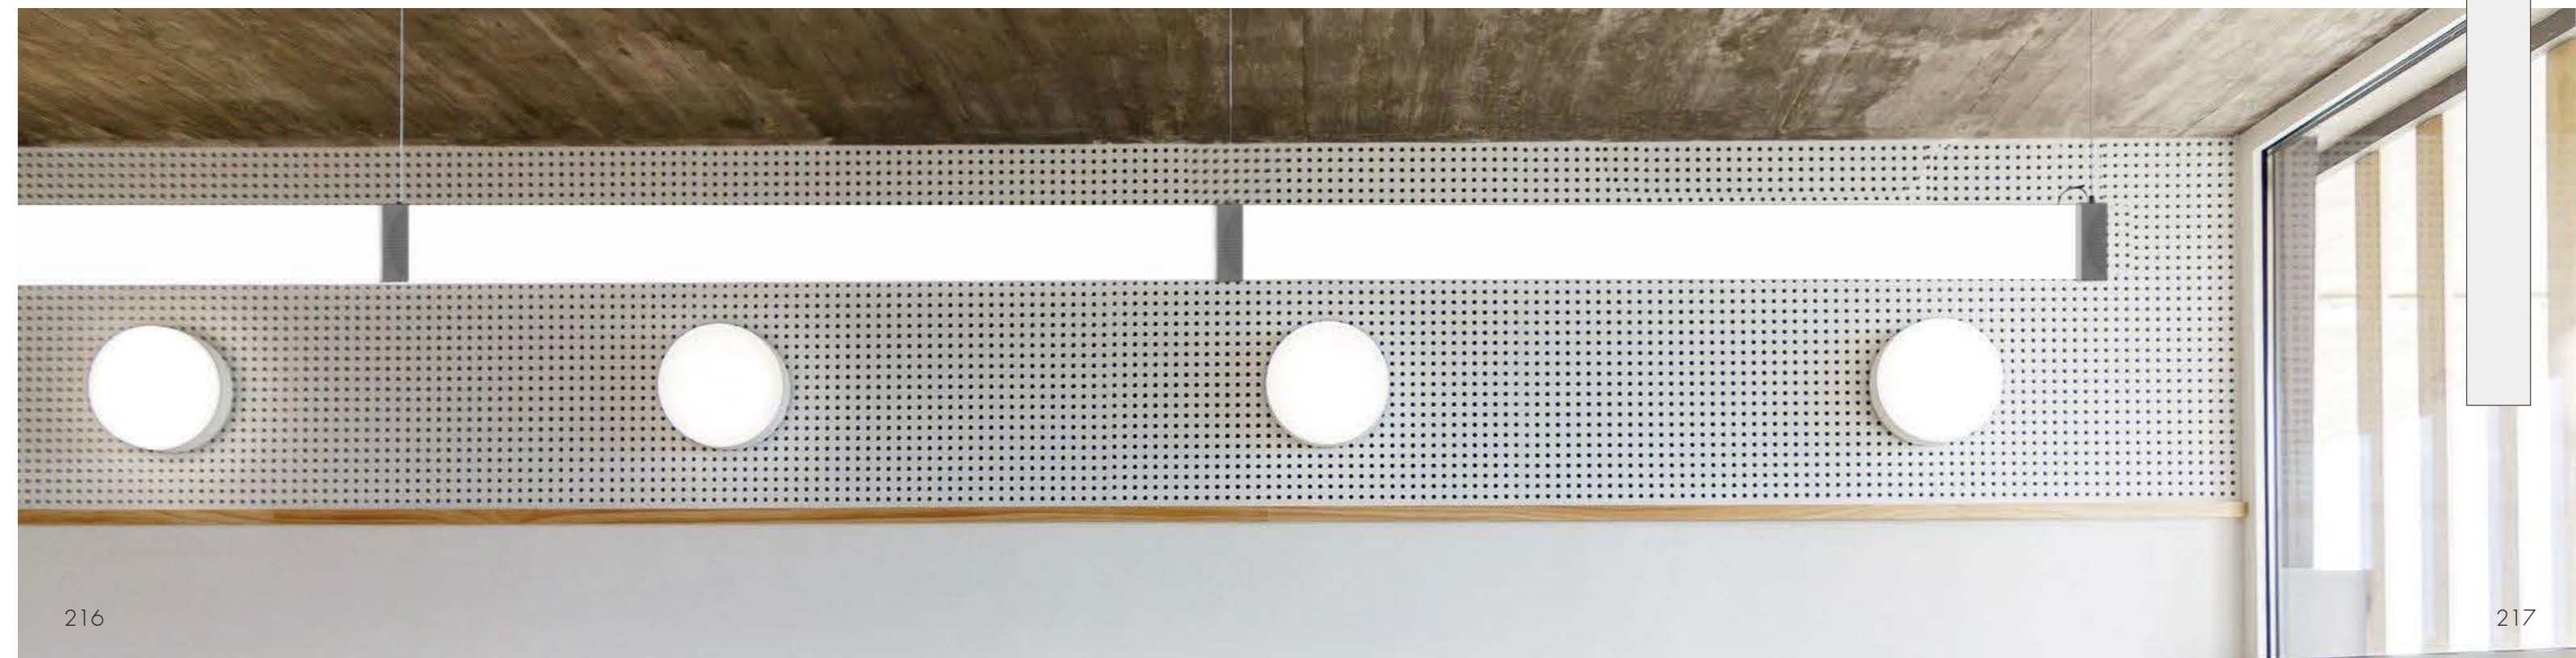

Aluminum Profile

End Cap

Suspended Rope

Connector

• Optional cover

Opal (PC)

I Structure image

I Effect image