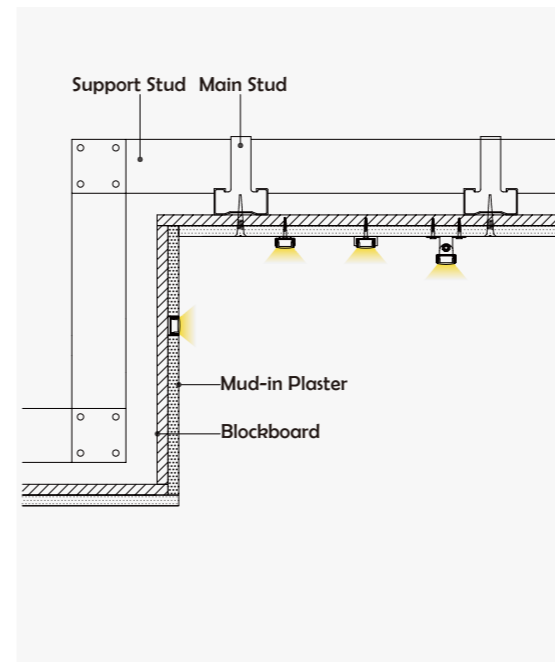

I Structure image