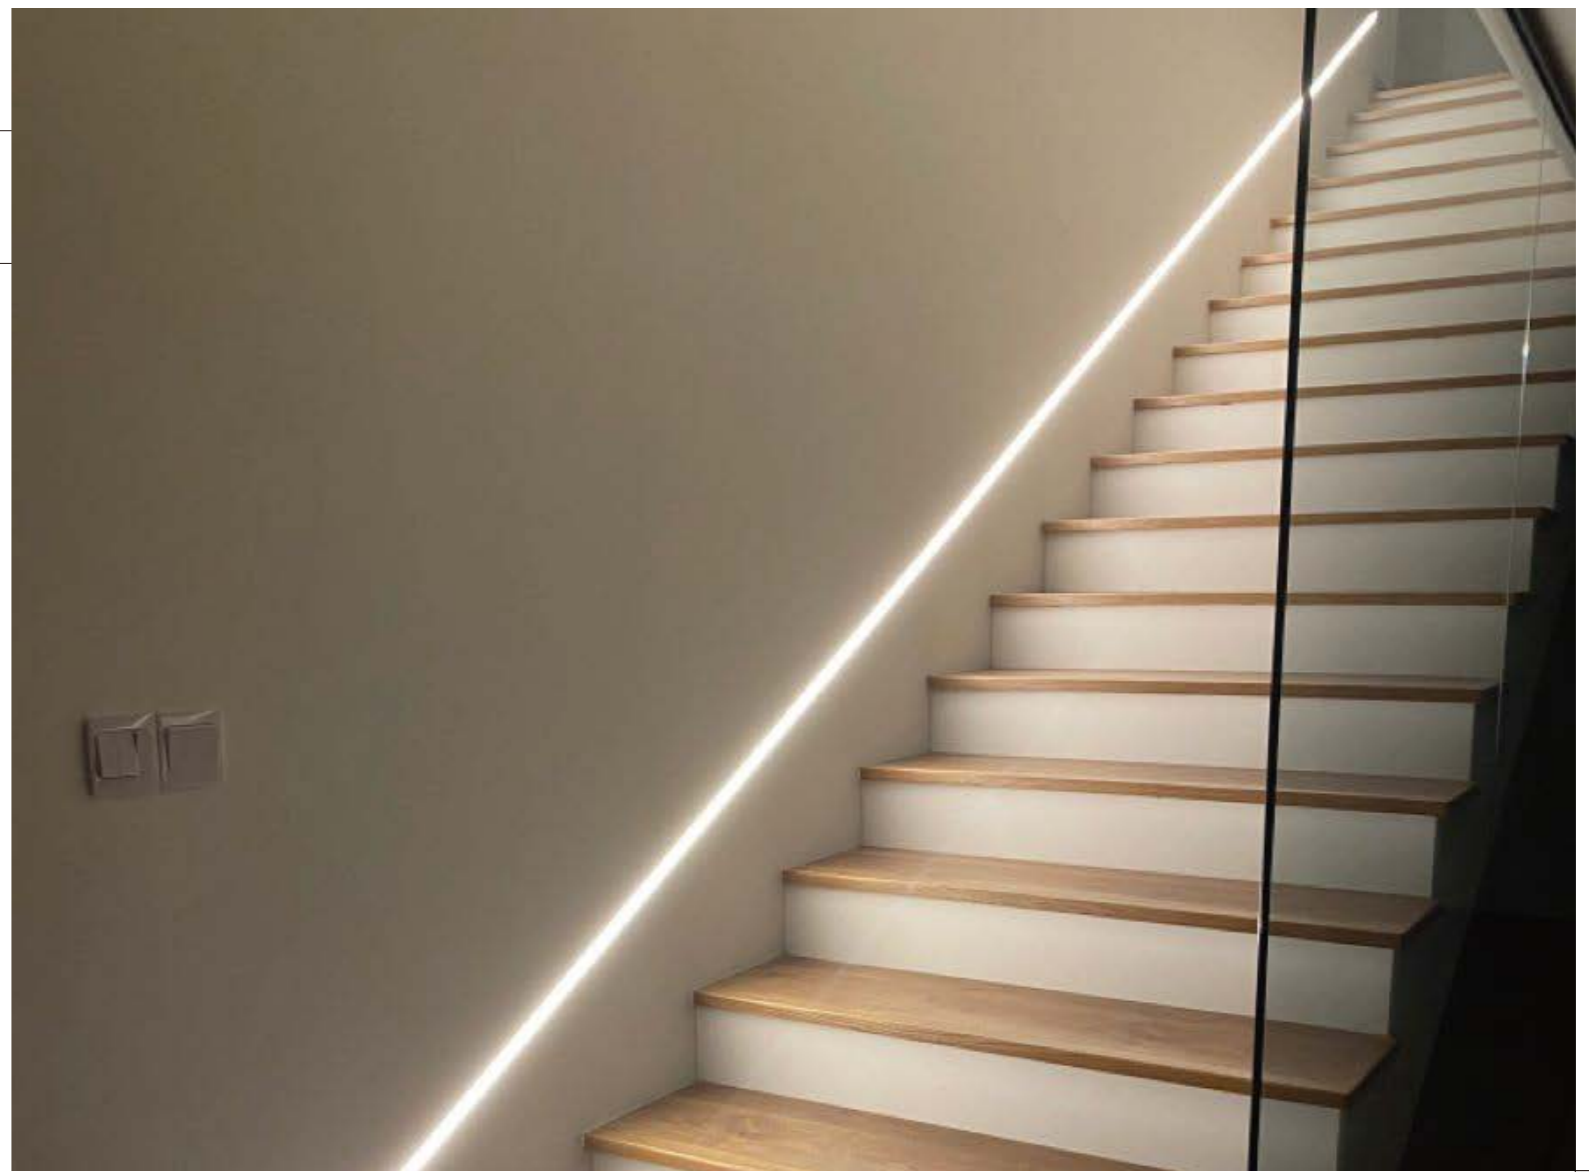

Aluminum Profile

End Cap

I Structure image

I Effect image

• Optional cover

HL-BAPLO23

Material	AL6063+PC/PMMA
Surface	Anodized/Painting
Lighting source width	12mm
Length	4m/max
Application	For cupboard / hotel / supermarket / corridor decoration application.