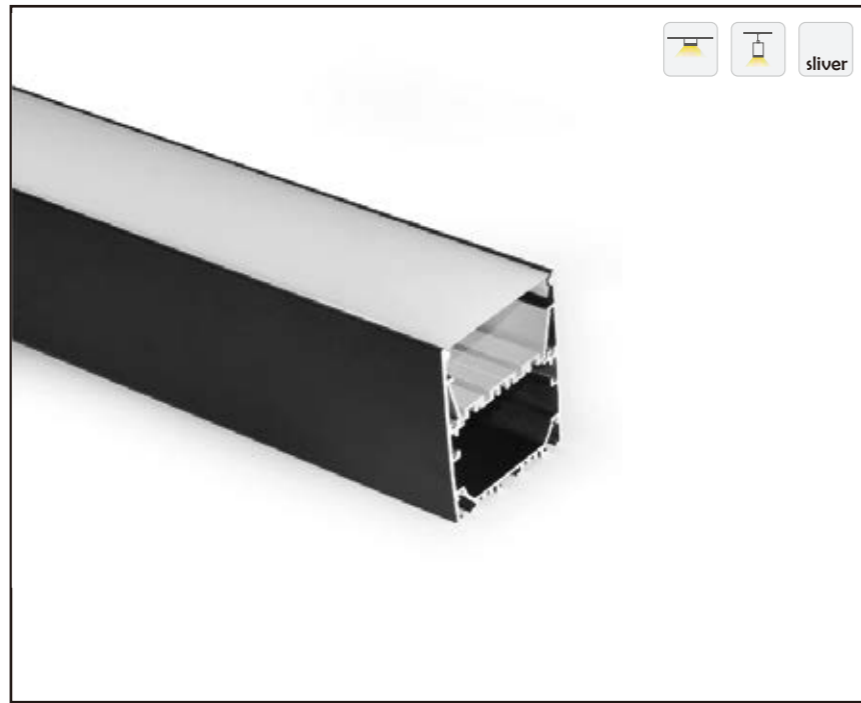

HL-A018-1

Material	AL6063+PC
Surface	Anodized/Painting
Lighting source width	33mm
Length	4m/max
Application	For offices, conference rooms, supermarkets, home lighting, etc.

• Optional cover

I Structure image

I Effect image