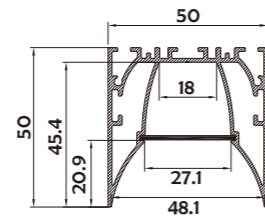

HL-A017

Material	Al6063+PC
Surface	Anodized/Painting
Lighting source width	18mm
Length	4m/max
Application	For offices, conference rooms, supermarkets, home lighting, etc.

• Optional cover

I Structure image

I Effect image