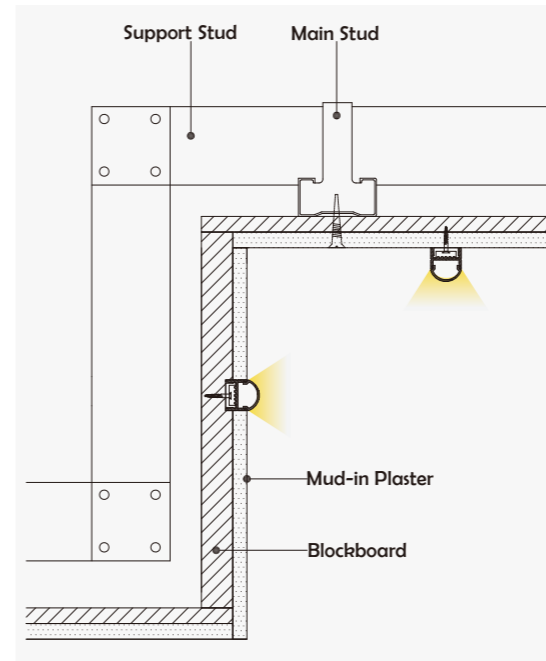

Aluminum Profile

End Cap

Clip

• Optional cover

Opal matte (PMMA)

Clear (PMMA)

Semi-clear (PMMA)

Opal microprism (PC)

Clear Microprism (PC)

I Structure image

I Effect image

HL-BAPLO38

Material	AL6063+PC
Surface	Anodized/Painting
Lighting source width	25mm
Length	4m/max
Application	For offices / conference rooms / supermarkets / home lighting application.