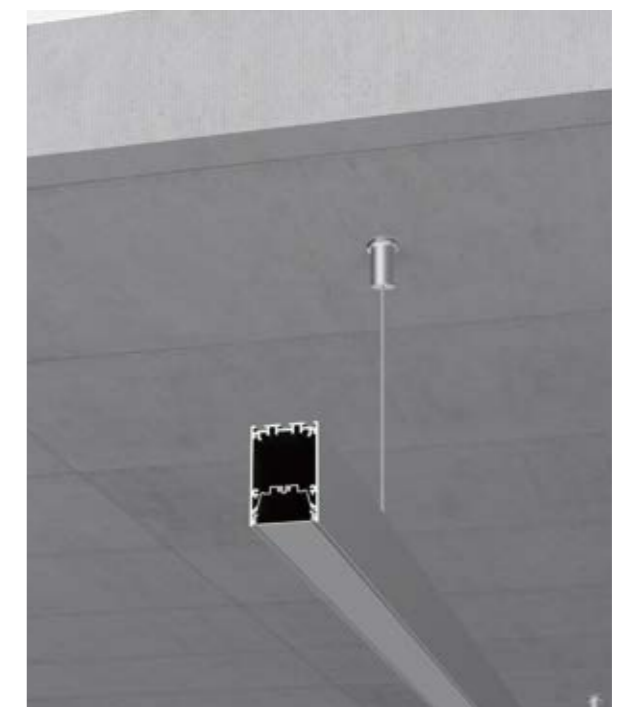

I Effect image