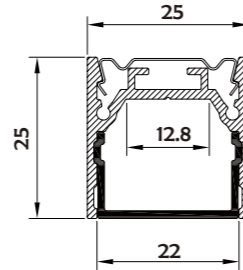

• Optional cover

I Structure image

I Effect image

HL-A052

Material	AL6063+PC
Surface	Anodized/Painting
Lighting source width	12mm
Length	4m/ max
Application	Widely used in shopping centers, commercial buildings, office buildings, home lighting, etc.