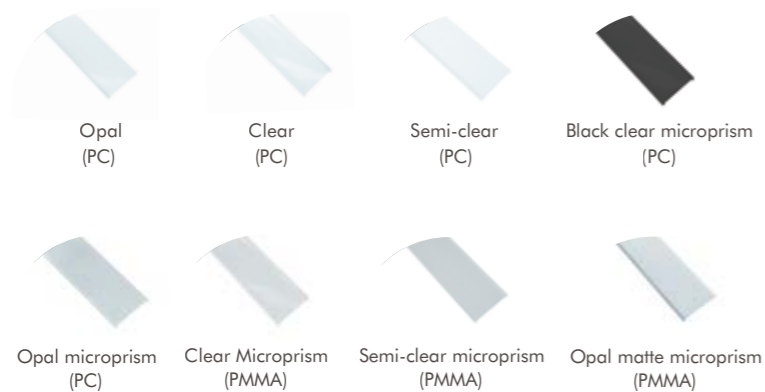

• Optional cover