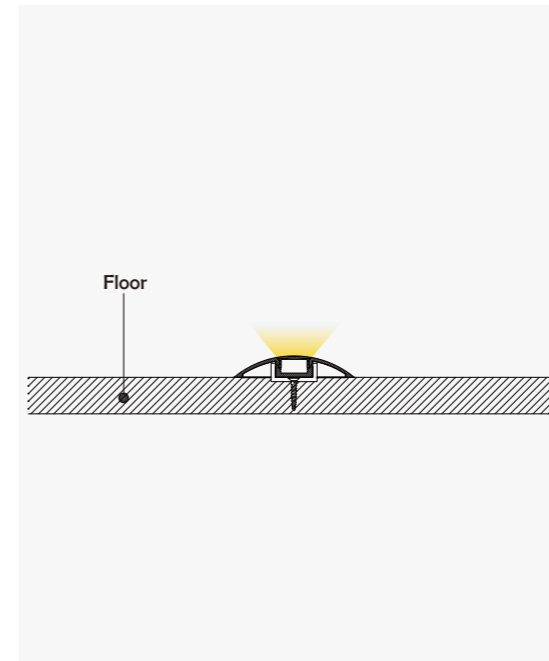

black clear (PC)

black opal (PC)

prism diffuser (PC)

Silicone

I Structure image

I Effect image

HL-BAPLO22

Material	AL6063+PC/PMMA
Surface	Anodized/Painting
Lighting source width	12mm
Length	4m/max
Application	For stairs / park / supermarkets and other public place application.