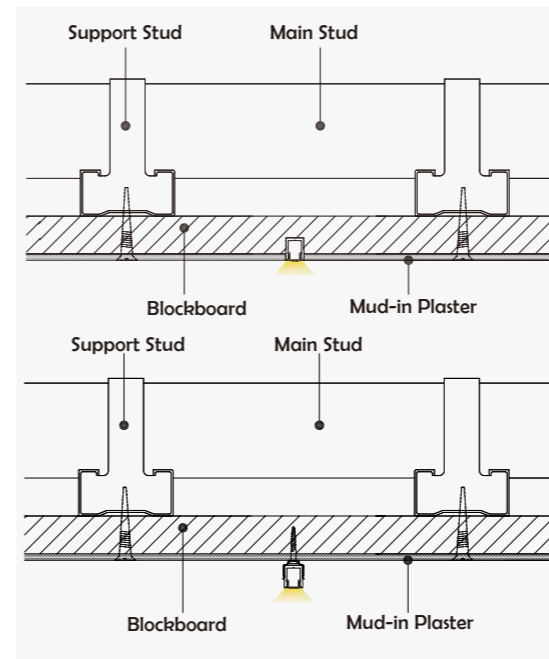

I Structure image

I Effect image

HL-A064

Material	AL6063+PC/PMMA
Surface	Anodized/Painting
Lighting source width	6mm
Length	4m/max
Application	Widely used in shopping centers, commercial buildings, office buildings, home lighting, etc.