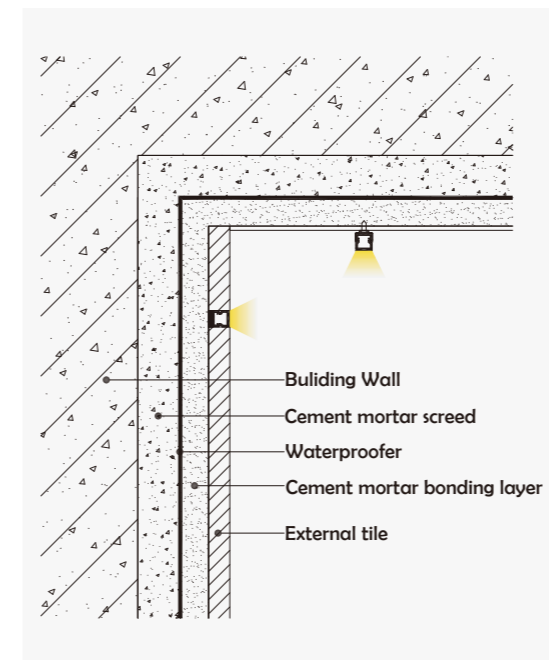

I Structure image