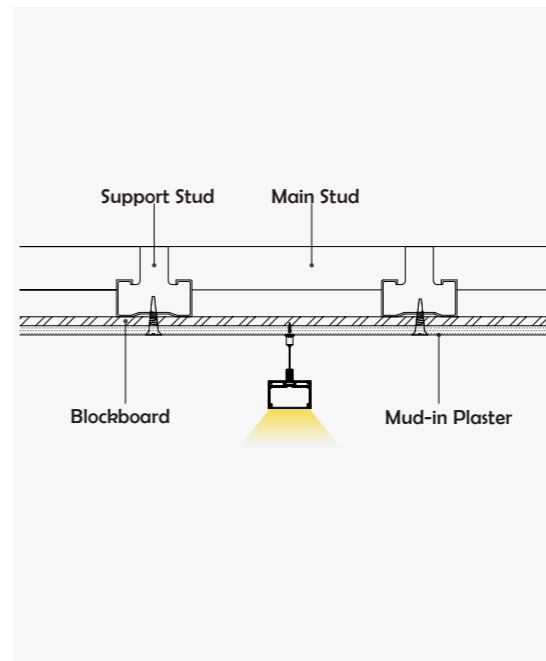

I Structure image