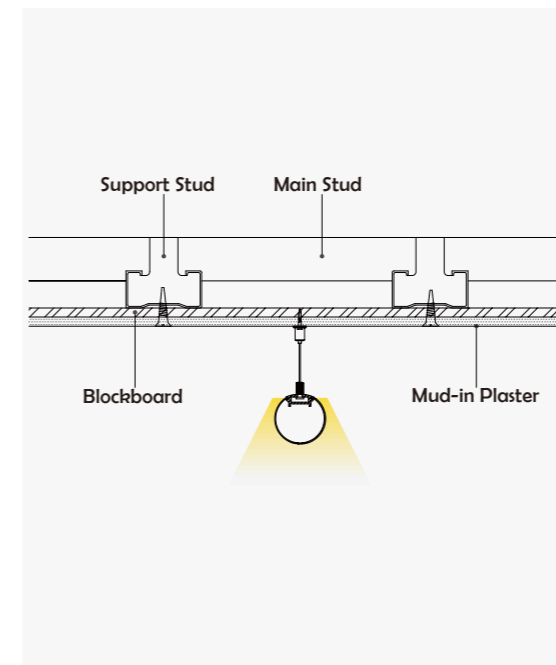

I Structure image