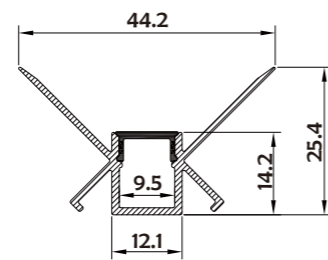

Material	AL6063+PC
Surface	Anodized/Painting
Lighting source width	9mm
Length	4m/max
Application	Widely used in the application of 90 degrees inside the corner, corner lighting and so on.

Aluminum Profile