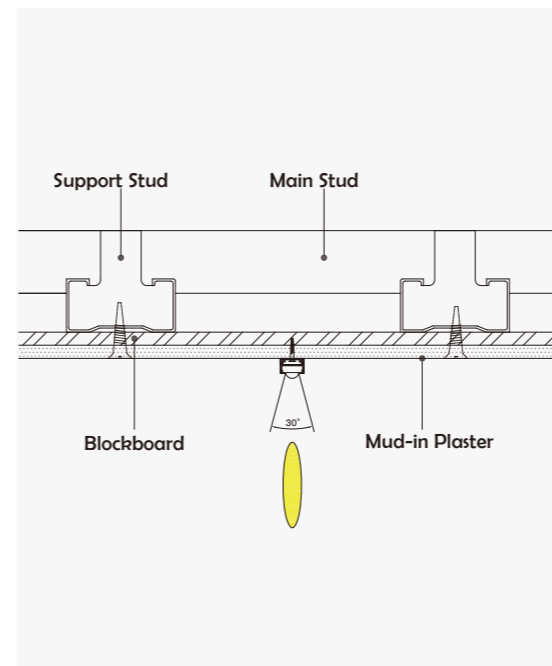

End Cap

• Optional cover

Clear (PMMA)

I Structure image

I Effect image

HL-BAPLO13

Material	AL6063+PC/PMMA
Surface	Anodized/Painting
Lighting source width	20mm
Length	4m/max
Application	Apply to office, boardroom, supermarket and home lighting, mainly application for drywall and ceiling.