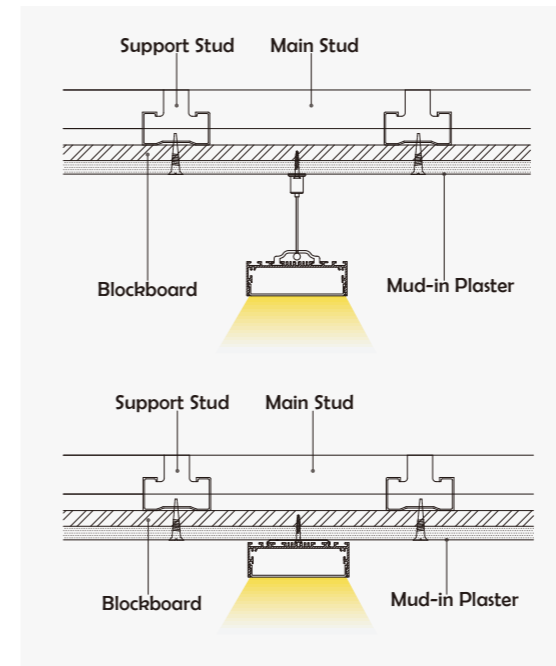

End Cap

Clip

Suspended Rope

Connector

• Optional cover

Opal (PC)

I Structure image

I Effect image