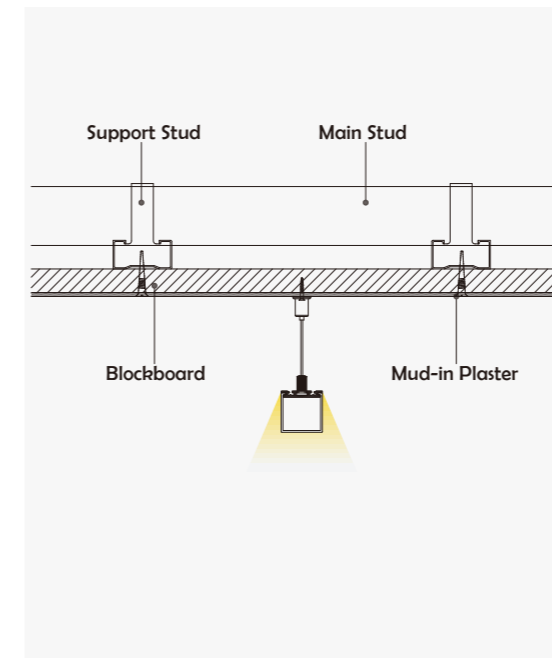

• Optional cover

I Structure image