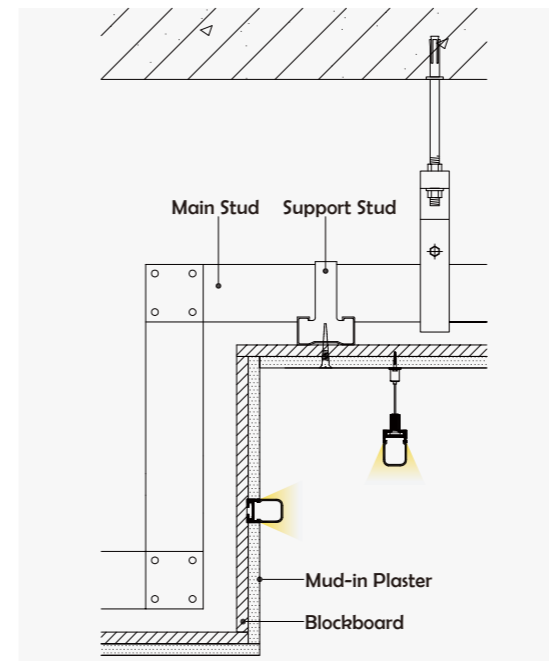

I Structure image