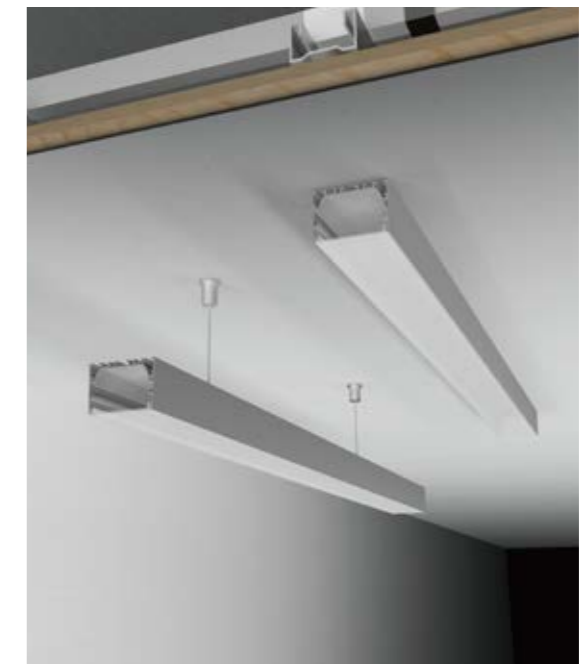

I Effect image