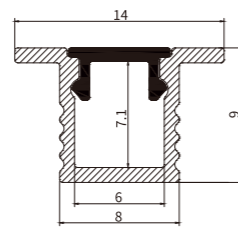

Opal (PC)

Black Opal (PC)

I Structure image

I Effect image

HL-0814

Material	AL6063+PC
Surface	Anodized/Painting
Lighting source width	6mm
Length	4m/max
Application	For offices/conference rooms / supermarkets/home lighting application.