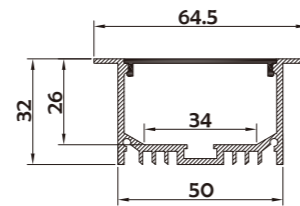

Semi-clear (PC)

I Structure image

I Effect image

HL-BAPL053

Material	AL6063+PC
Surface	Anodized/Painting
Lighting source width	34mm
Length	4m/max
Application	For offices / conference rooms / supermarkets / home lighting application.