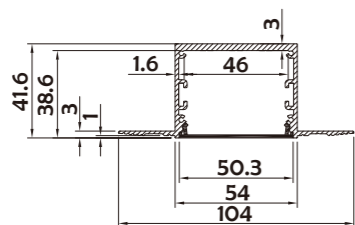

HL-A048

Material	AL6063+PC
Surface	Anodized/Painting
Lighting source width	46mm
Length	4m/max
Application	Widely used in shopping centers, commercial buildings, office buildings, home lighting, etc.

• Optional cover

I Structure image

I Effect image