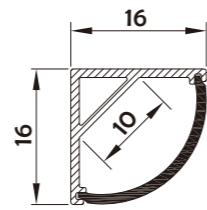

• Optional cover

I Structure image

I Effect image

HL-BAPL006

Material	AL6063+PC/PMMA
Surface	Anodized/Painting
Lighting source width	10mm
Length	4m/max
Application	For wardrobe / Bookcase / Bars / Counter and other cabinet application.