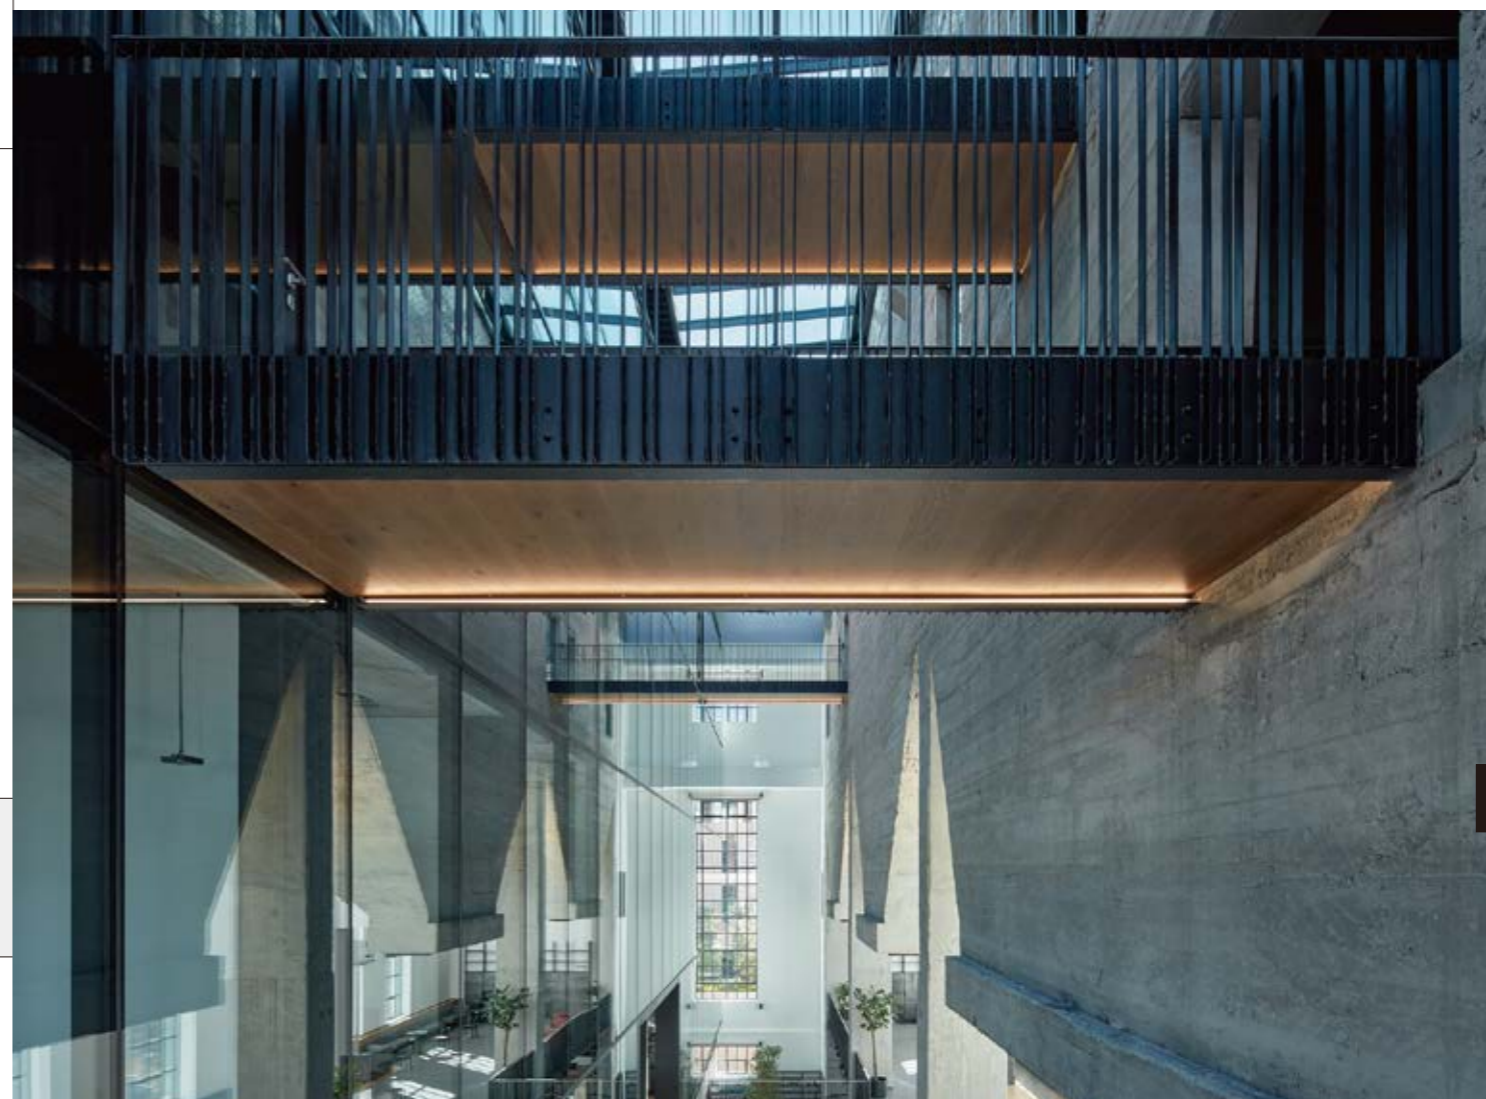

Aluminum Profile End Cap Suspended Rope

• Optional cover

I Structure image

I Effect image

HL-BAPLO27

Material	AL6063+PC/PMMA
Surface	Anodized/Painting
Lighting source width	12mm
Length	4m/max
Application	For offices / conference rooms / supermarkets / home lighting application.