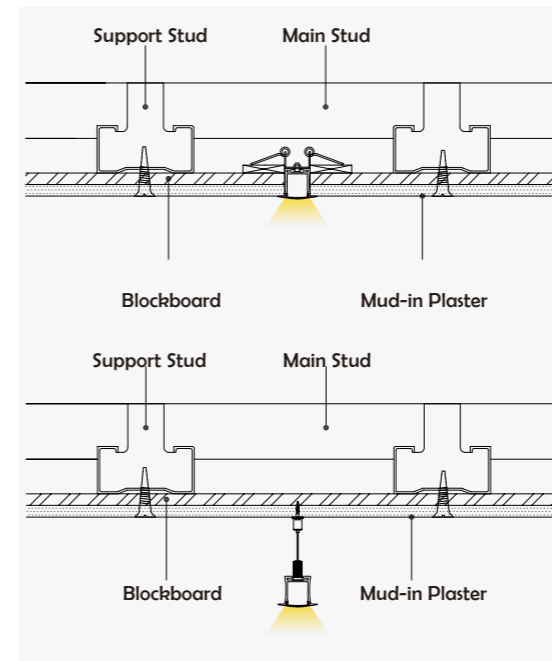

I Structure image