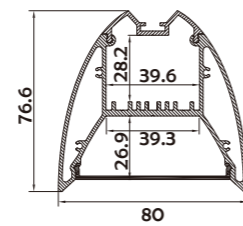

Opal (PC)

I Structure image

I Effect image

HL-A088

Material	AL6063+PC
Surface	Anodized/Painting
Lighting source width	40mm
Length	4m/max
Application	For office, conference rooms, supermarkets, home lighting application.