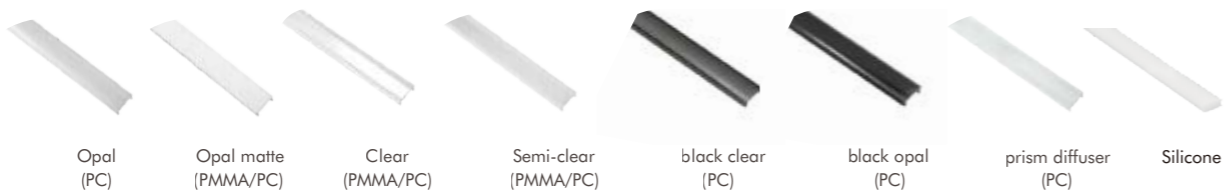

Aluminum Profile

End Cap

Clip

I Structure image

I Effect image

• Optional cover

Opal (PC)

Opal matte (PMMA/PC)