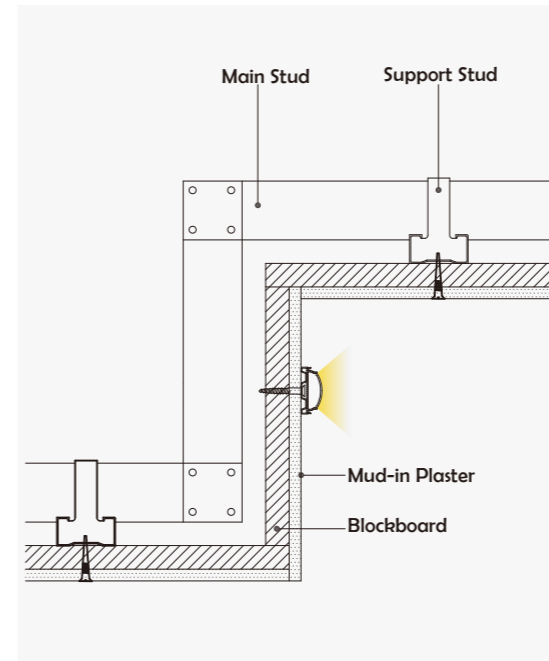

I Structure image