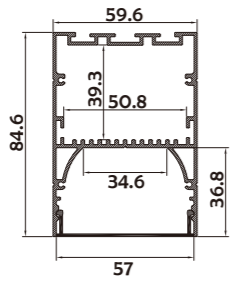

HL-A008

Material	AL6063+PC
Surface	Anodized/Painting
Lighting source width	34mm
Length	4m/max
Application	For offices, conference rooms, supermarkets, home lighting, etc.

• Optional cover

I Structure image

I Effect image