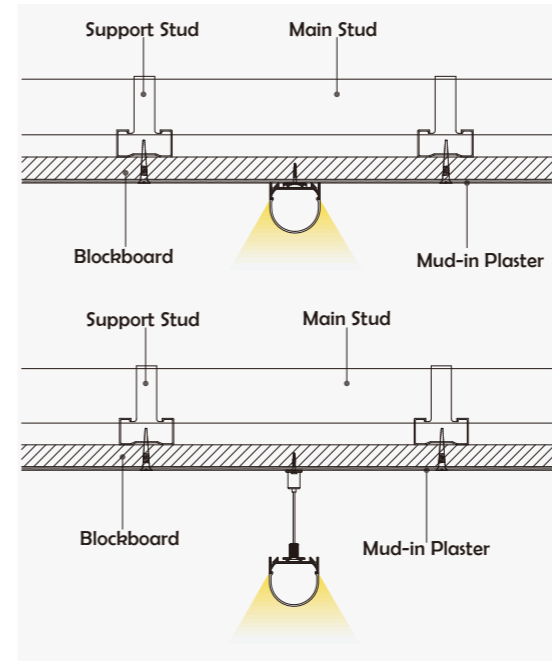

I Structure image