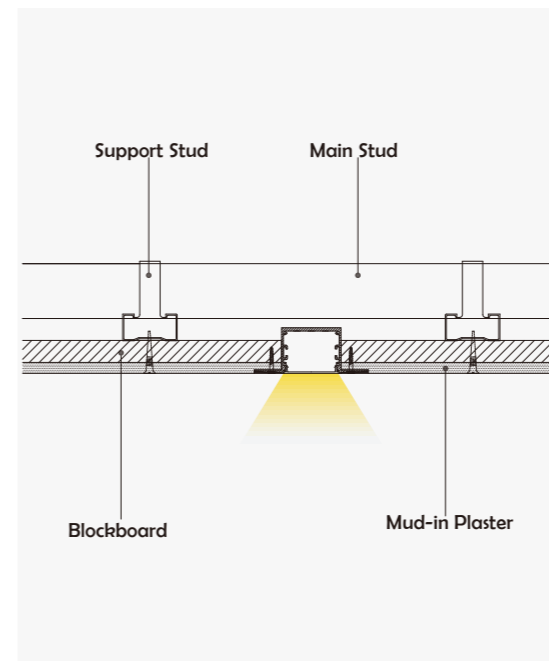

End Cap

Connector

• Optional cover

Opal (PC)

I Structure image

I Effect image

HL-A049

Material	AL6063+PC
Surface	Anodized/Painting
Lighting source width	65mm
Length	4m/max
Application	Widely used in shopping centers, commercial buildings, office buildings, home lighting, etc.