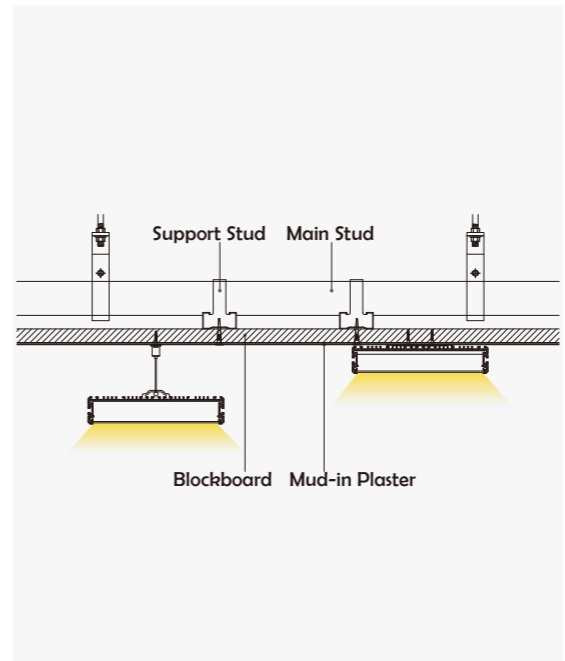

• Optional cover

I Structure image