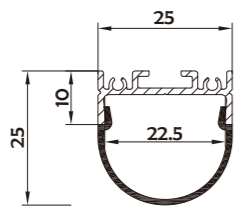

HL-A013-2

Material	AL6063+PC
Surface	Anodized/Painting
Lighting source width	20mm
Length	4m/max
Application	For offices, conference rooms, supermarkets, home lighting, etc.