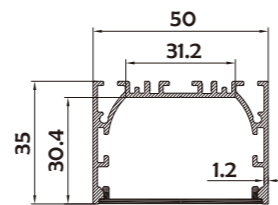

HL-A014

Material	AL6063+PC
Surface	Anodized/Painting
Lighting source width	31mm
Length	4m/max
Application	For offices, conference rooms, supermarkets, home lighting, etc.

• Optional cover

I Structure image