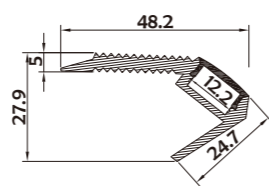

black clear (PC)

black opal (PC)

prism diffuser (PC)

Silicone

I Structure image

I Effect image

HL-BAPLO22

Material	AL6063+PC/PMMA
Surface	Anodized/Painting
Lighting source width	12mm
Length	4m/max
Application	For stairs / park / supermarkets and other public place application.