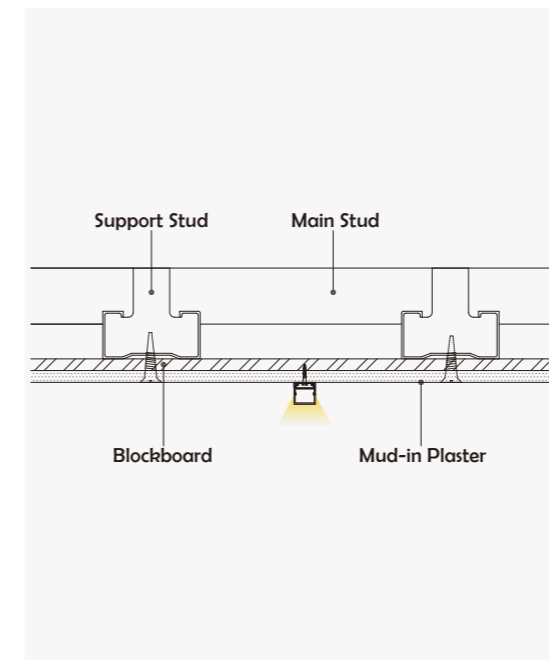

Aluminum Profile

End Cap

• Optional cover

Opal (PC)

Opal matte (PMMA)

Clear (PMMA/PC)

Semi-clear (PMMA)

I Structure image