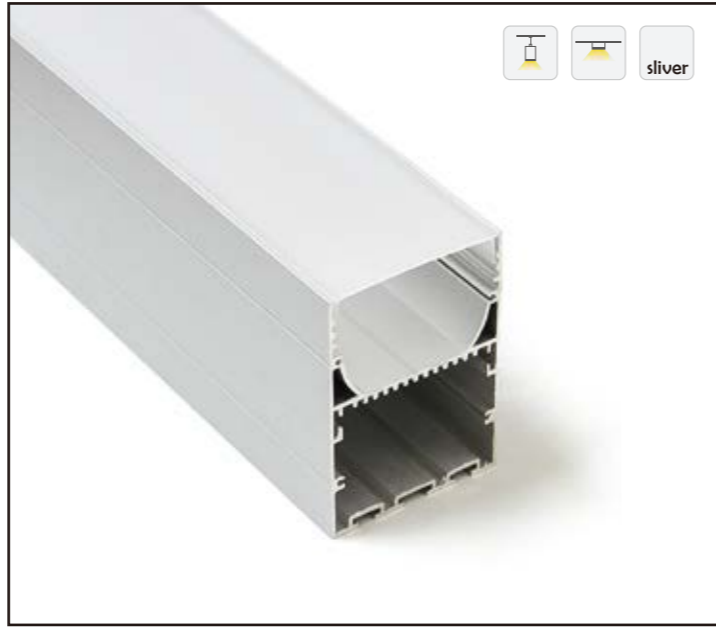

HL-A008

Material	AL6063+PC
Surface	Anodized/Painting
Lighting source width	34mm
Length	4m/max
Application	For offices, conference rooms, supermarkets, home lighting, etc.

• Optional cover

I Structure image

I Effect image