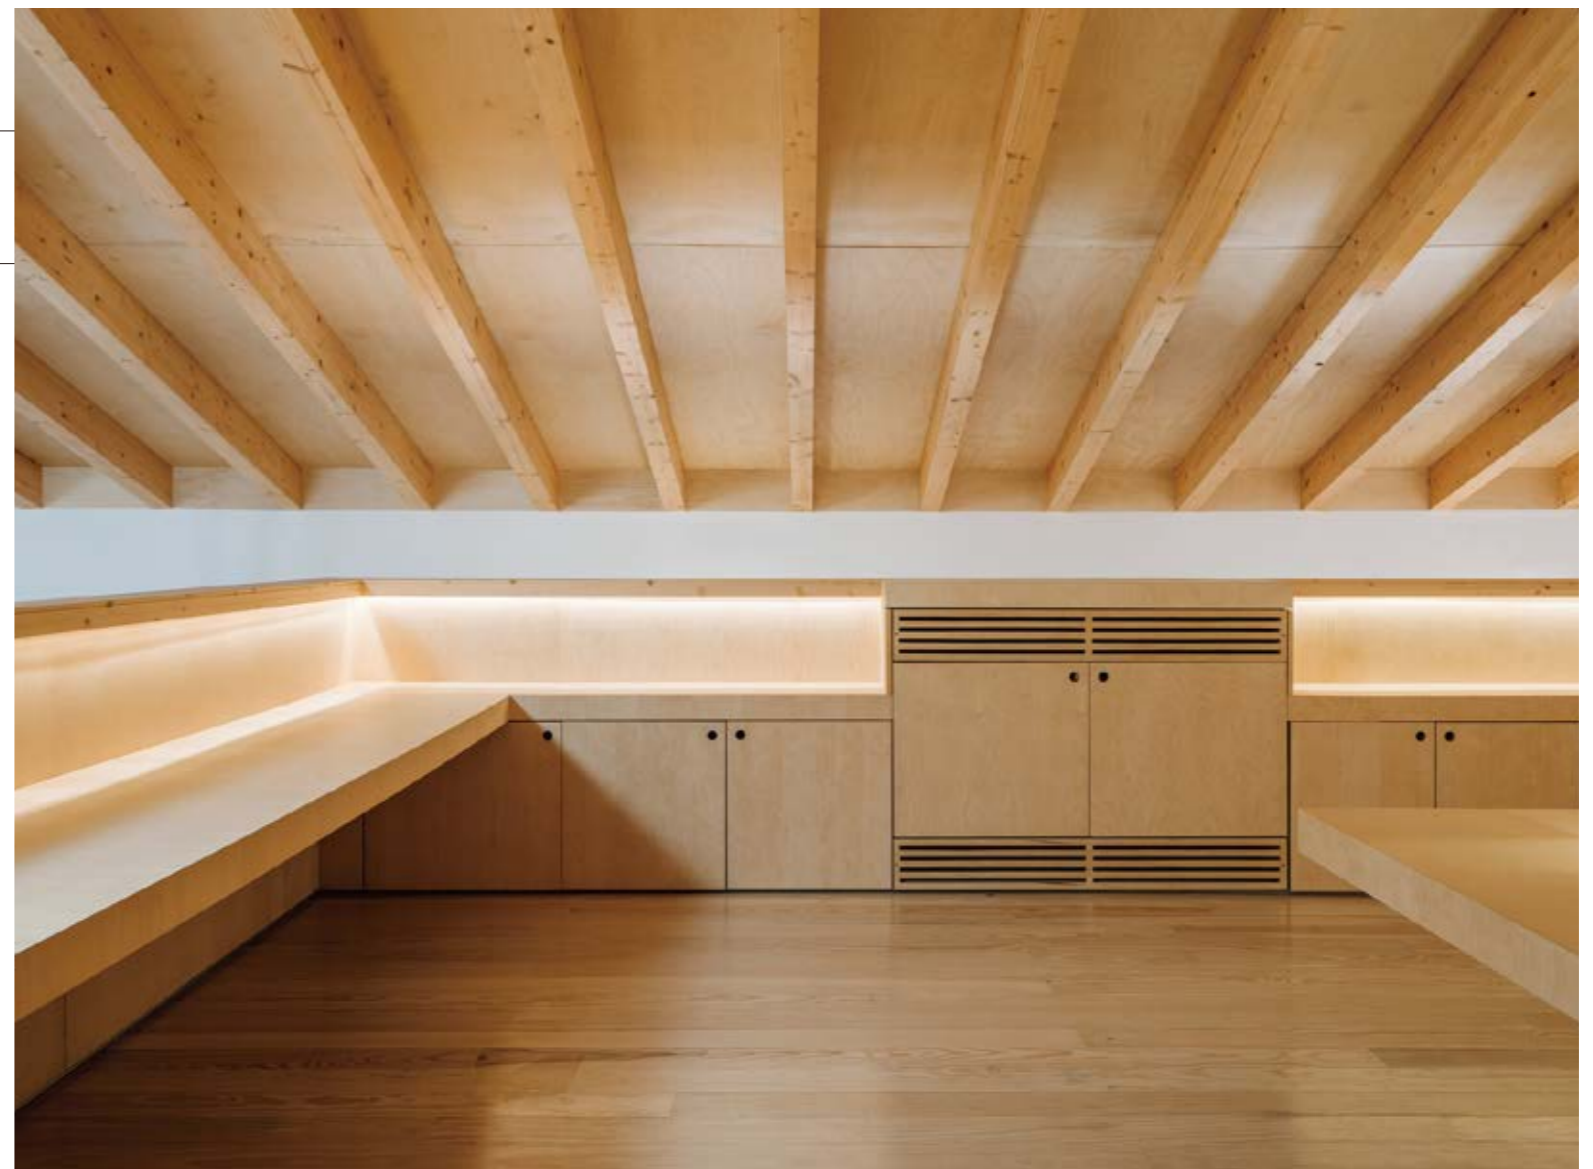

• Optional cover

I Structure image

I Effect image

HL-BAPLO39

Material	AL6063+PMMA
Surface	Anodized/Painting
Lighting source width	12mm
Length	4m/max
Application	Apply to office, boardroom, supermarket and home lighting, mainly application for drywall and ceiling.