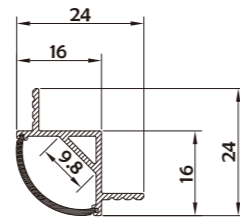

• Optional cover

I Structure image

I Effect image

HL-A006

Material	AL6063+PC/PMMA
Surface	Anodized/Painting
Lighting source width	9mm
Length	4m/max
Application	Trimless recessed in drywall.

Aluminum Profile