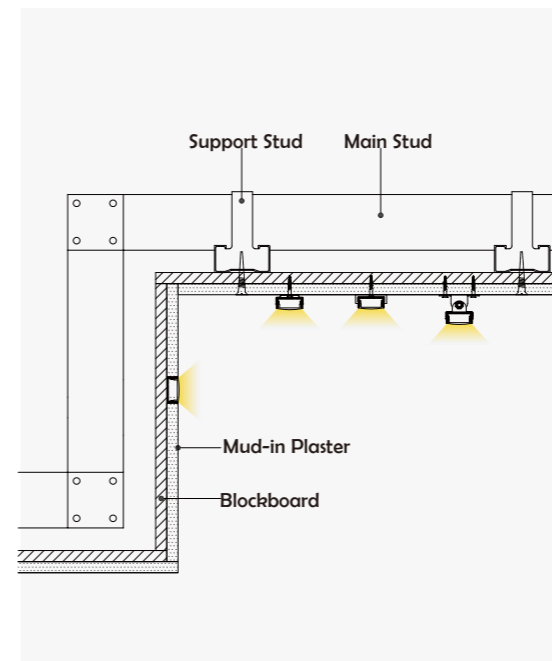

I Structure image