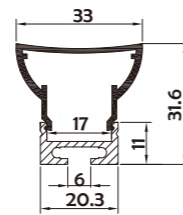

• Optional cover

I Structure image

I Effect image

HL-BAPL061

Material	AL6063+PMMA
Surface	Anodized/Painting
Lighting source width	17mm
Length	4m/max
Application	For offices/conference rooms / supermarkets/home lighting application.