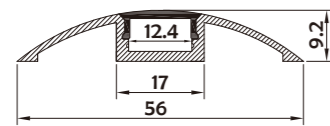

Aluminum Profile

End Cap

• Optional cover

I Structure image

I Effect image

HL-BAPLO21

Material	AL6063+PC/PMMA
Surface	Anodized/Painting
Lighting source width	12mm
Length	4m/max
Application	For roads/corridor/conference room/ hotel and other public place application.