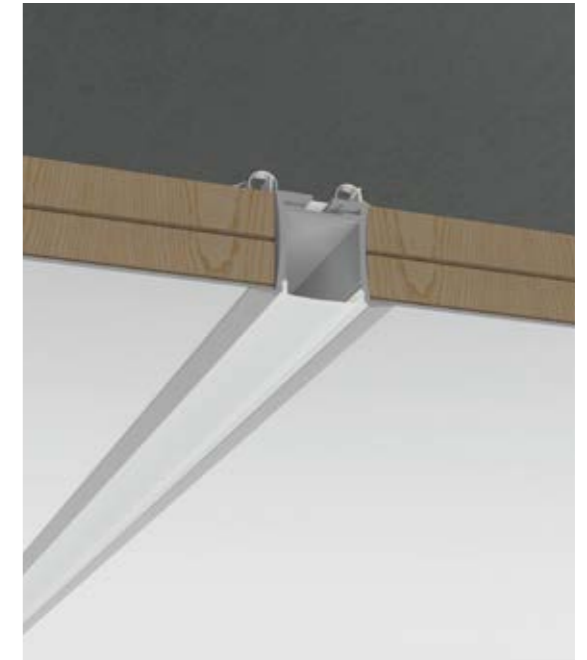

I Effect image