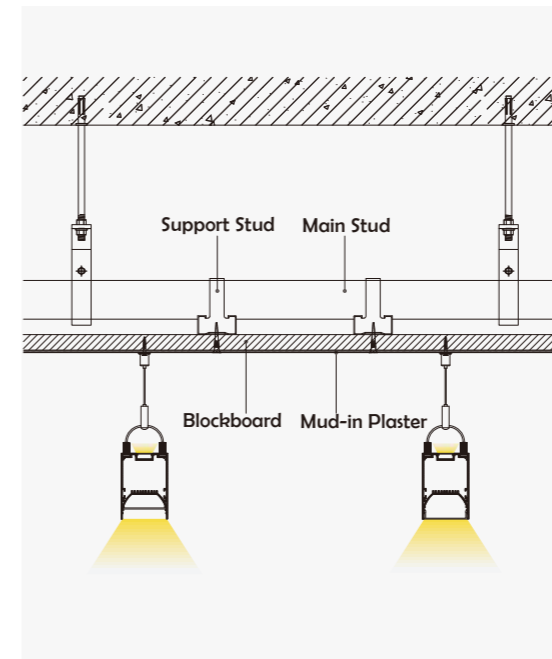

Aluminum Profile

End Cap

Suspended Rope

Connector

• Optional cover

Opal (PC)

I Structure image

I Effect image