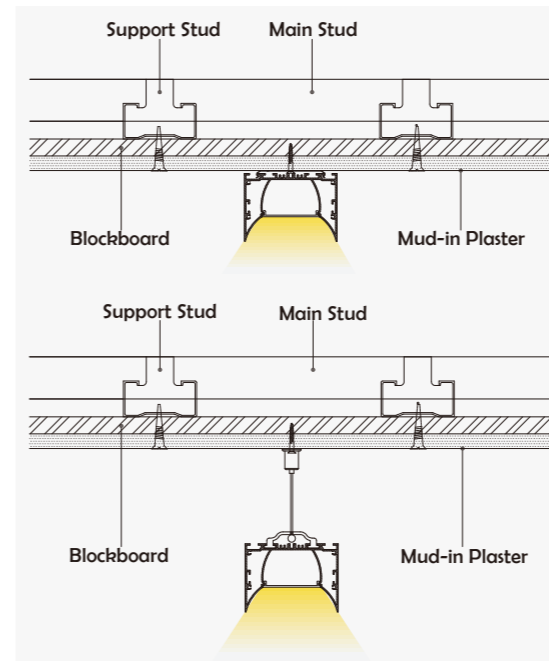

• Optional cover

I Structure image