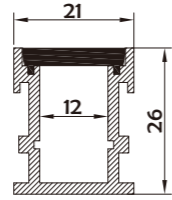

Aluminum Profile

End Cap

• Optional cover

Opal (PC)

I Structure image

I Effect image

HL-BAPL049

Material	AL6063+PC
Surface	Anodized/Painting
Lighting source width	12mm
Length	4m/max
Application	For stairs / park / supermarkets and other public place application.