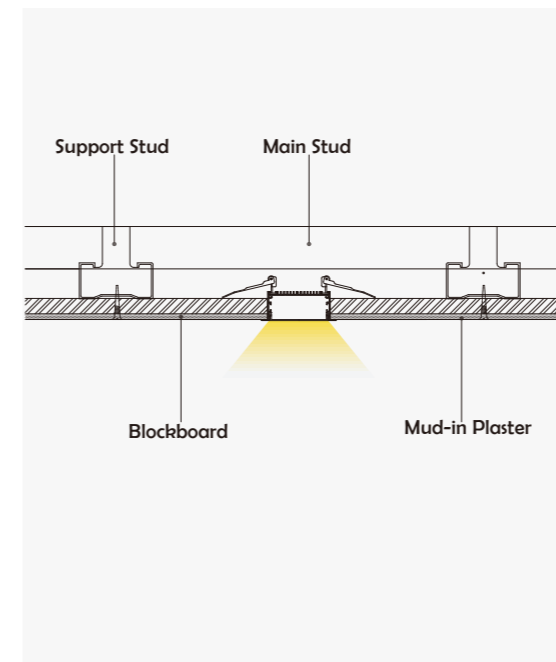

Opal (PC)

Clear (PC)

Semi-clear (PC)

I Structure image

I Effect image

HL-A021

Material	AL6063+PC
Surface	Anodized/Painting
Lighting source width	32mm
Length	4m/max
Application	For offices, conference rooms, supermarkets, home lighting, etc.