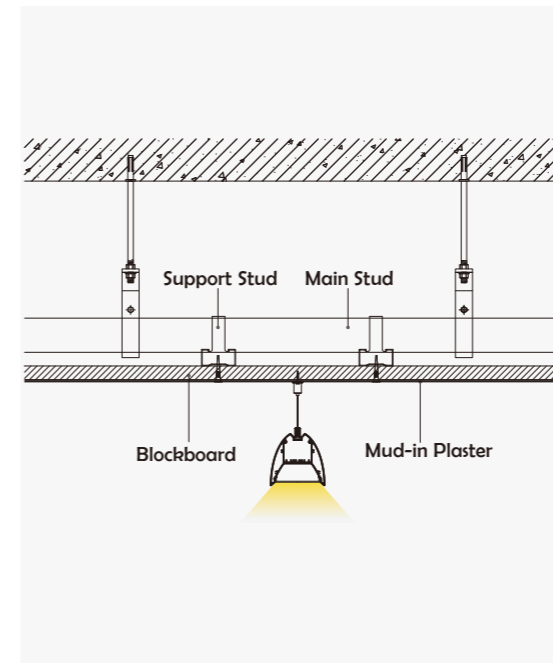

Aluminum Profile

End Cap

• Optional cover

Opal (PC)

I Structure image

I Effect image

HL-A089

Material	AL6063+PC
Surface	Anodized/Painting
Lighting source width	30mm
Length	4m/ max
Application	For office, conference rooms, supermarkets, home lighting application.