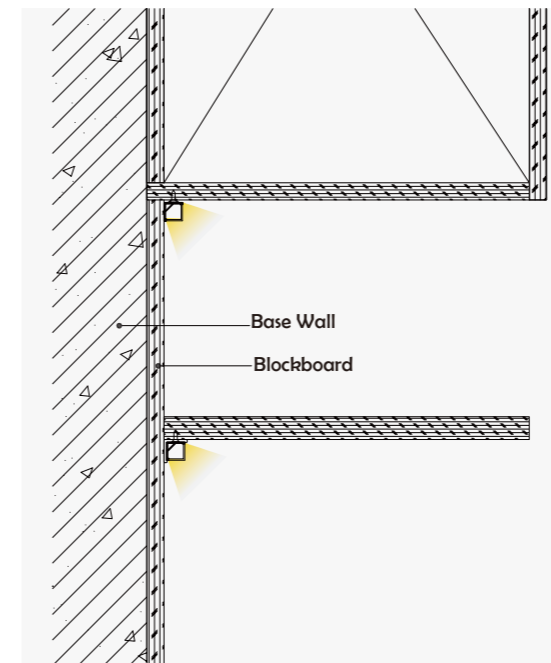

I Structure image