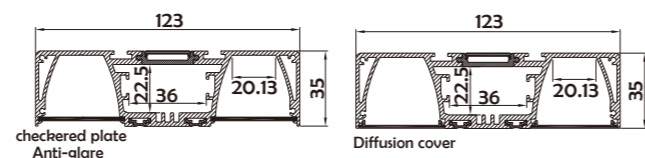

HL-A073

Material	AL6063+PC/Checkered Plate
Surface	Anodized/Painting
Lighting source width	20mm, 8mm
Length	4m/max
Application	For pendent mounted.

• Optional cover

I Structure image

I Effect image