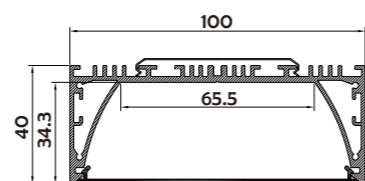

End Cap

Connector

• Optional cover

Opal (PC)

I Structure image

I Effect image

HL-A049

Material	AL6063+PC
Surface	Anodized/Painting
Lighting source width	65mm
Length	4m/max
Application	Widely used in shopping centers, commercial buildings, office buildings, home lighting, etc.