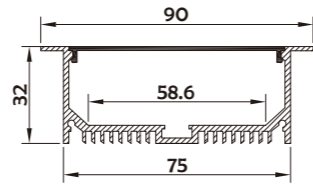

• Optional cover

I Structure image

I Effect image

HL-BAPL055

Material	AL6063+PC
Surface	Anodized/Painting
Lighting source width	58mm
Length	4m/max
Application	For offices/conference rooms / supermarkets/home lighting application.