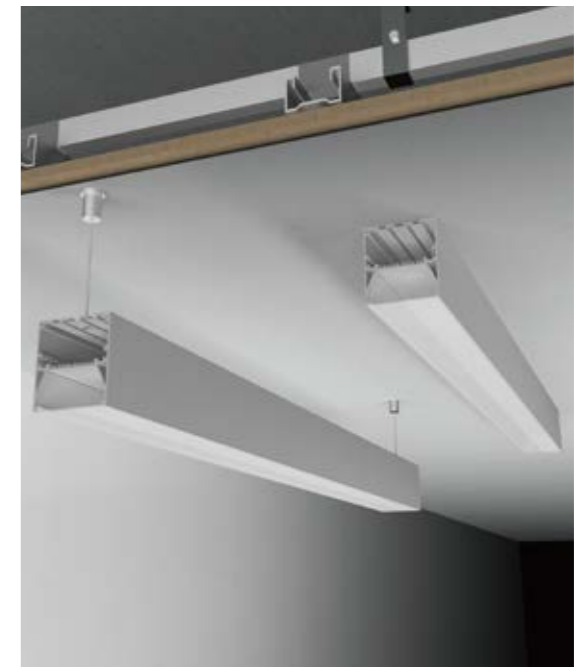

I Effect image