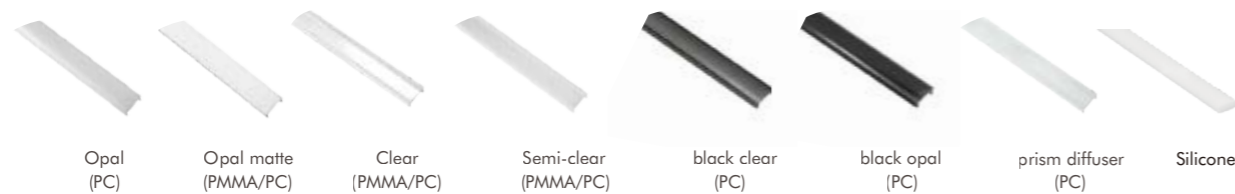

• Optional cover