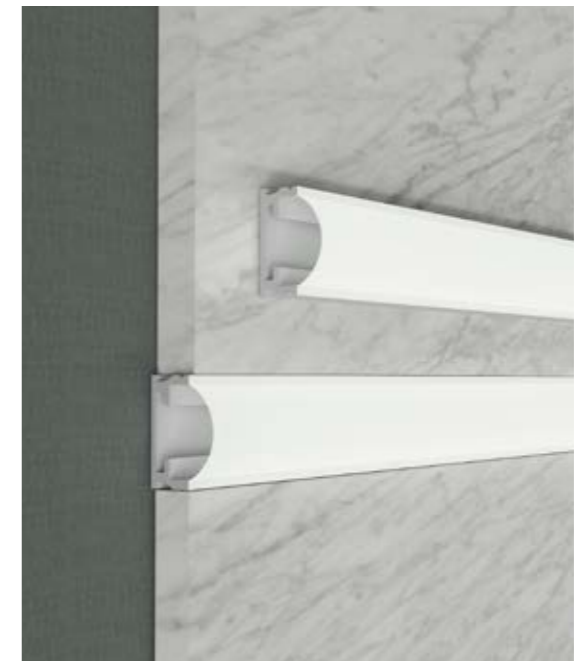

End Cap

Clip

IP 67

Waterproof Grade

• Optional cover

Opal matte + light lens (PC)

I Structure image

I Effect image