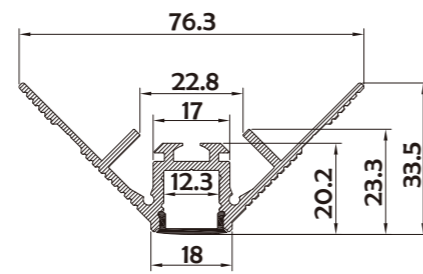

Material	AL6063+PC/PMMA
Surface	Anodized/Painting
Lighting source width	12mm
Length	4m/max
Application	Recessed in exposed wall corner indoor lighting.