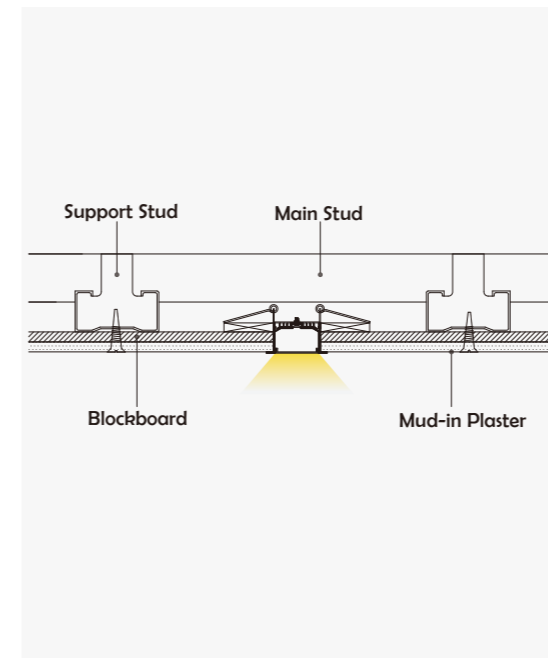

• Optional cover

I Structure image