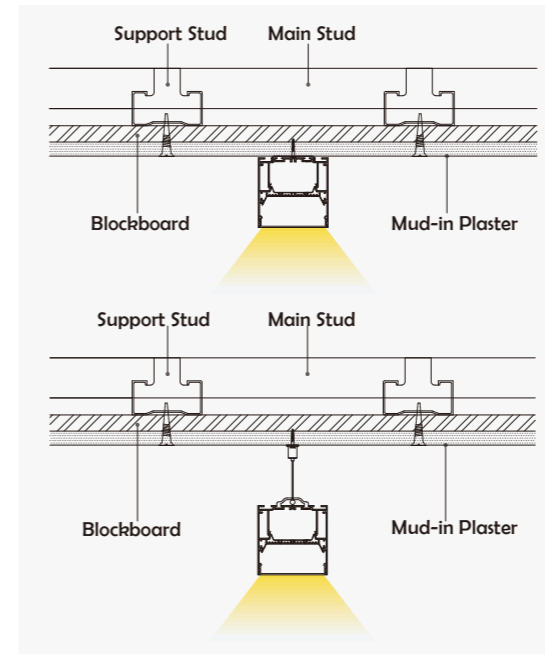

Aluminum Profile

End Cap

Clip

Suspended Rope

Connector

• Optional cover

Opal (PC)

I Structure image