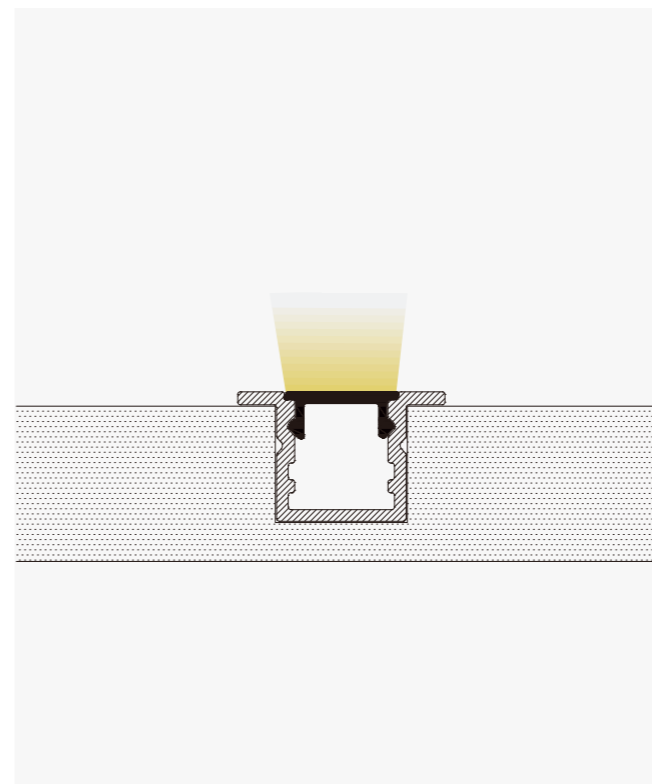

Aluminum Profile

End Cap

Clip

• Optional cover

Opal (PC)

Black Opal (PC)

I Structure image

I Effect image