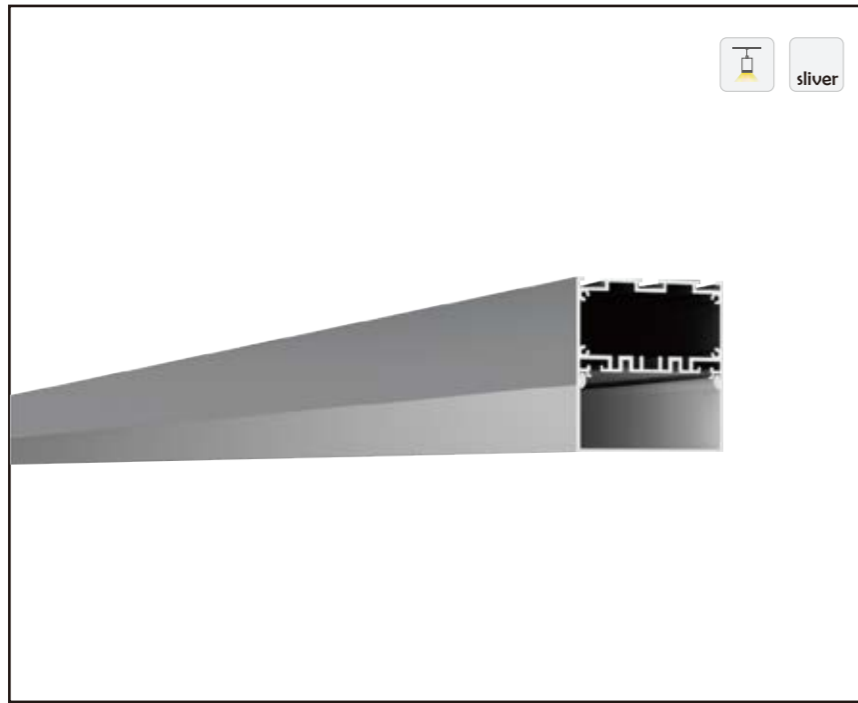

HL-B6065

Material	AL6063-T5+PC
Surface	Anodized/Painting
Lighting source width	50mm
Length	4m/max
Application	Widely used in shopping centers, commercial buildings, office buildings, home lighting, etc.

• Optional cover

I Structure image

I Effect image