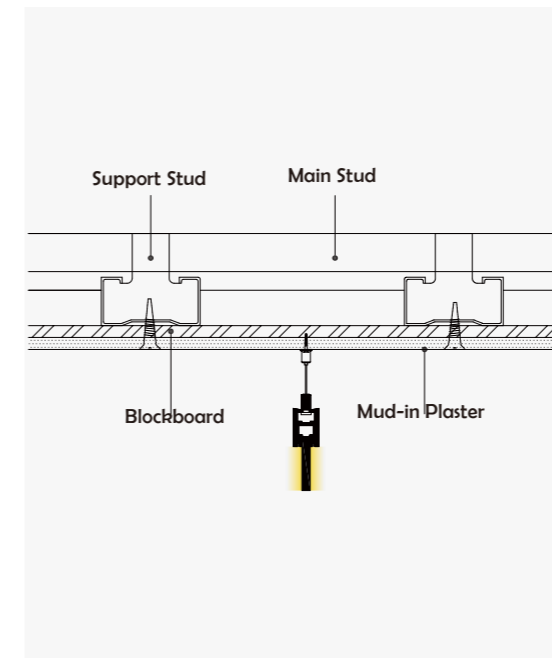

End Cap

Suspended Rope

Mounting Screw

I Structure image

I Effect image

HL-BAPLO44A

Material	AL6063
Surface	Anodized/Painting
Lighting source width	10mm
Length	4m/max
Application	For kitchen and bathroom / advertising/house decoration application.

Aluminum Profile

End Cap

Clip

I Structure image

I Effect image

HL-BAPLO44B

Material	AL6063
Surface	Anodized/Painting
Lighting source width	10mm
Length	4m/max
Application	For kitchen and bathroom / advertising/house decoration application.