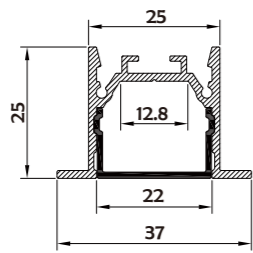

HL-A054

Material	AL6063+PC
Surface	Anodized/Painting
Lighting source width	12mm
Length	4m/max
Application	Widely used in shopping centers, commercial buildings, office buildings, home lighting, etc.

• Optional cover

I Structure image

I Effect image