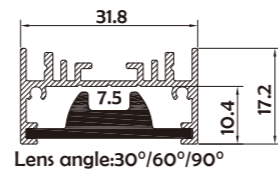

Material	AL6063+PMMA
Surface	Anodized/Painting
Lighting source width	25mm
Length	4m/max
Application	Suspended Mounted.

• Optional cover

I Structure image

I Effect image

HL-A033

Material	AL6063+PMMA
Surface	Anodized/Painting
Lighting source width	25mm
Length	4m/max
Application	For offices, conference rooms, supermarkets, home lighting, etc.