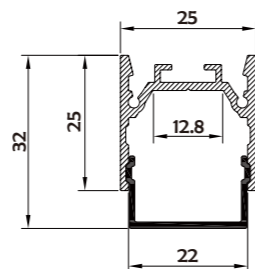

• Optional cover

I Structure image

I Effect image

HL-A053

Material	AL6063+PC
Surface	Anodized/Painting
Lighting source width	12mm
Length	4m/max
Application	Widely used in shopping centers, commercial buildings, office buildings, home lighting, etc.