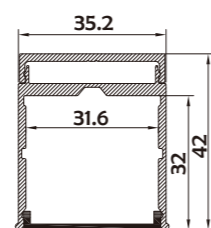

Clear Microprism (PMMA)

Semi-clear microprism (PMMA)

Opal matte microprism (PMMA)

I Structure image

I Effect image

HL-BAPLO20

Material	AL6063+PC/PMMA
Surface	Anodized/Painting
Lighting source width	32mm
Length	4m/max
Application	For offices / conference rooms / supermarkets / home lighting application.