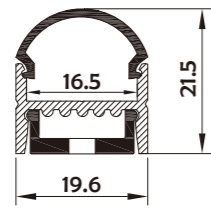

HL-BAPL036