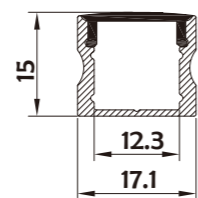

black opal (PC)

prism diffuser (PC)

Silicone

I Structure image

I Effect image

HL-BAPL004

Material	AL6063+PC/PMMA
Surface	Anodized/Painting
Lighting source width	12mm
Length	4m/max
Application	For wardrobe / bookcase / bars counter and other cabinet application.