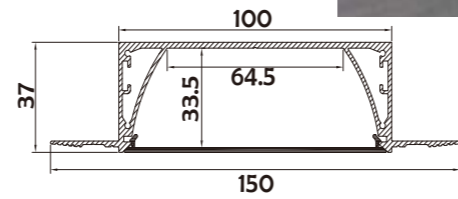

I Structure image

I Effect image

HL-A051

Material	AL6063+PC
Surface	Anodized/Painting
Lighting source width	Ø4mm
Length	4m/max
Application	Widely used in shopping centers, commercial buildings, office buildings, home lighting, etc.