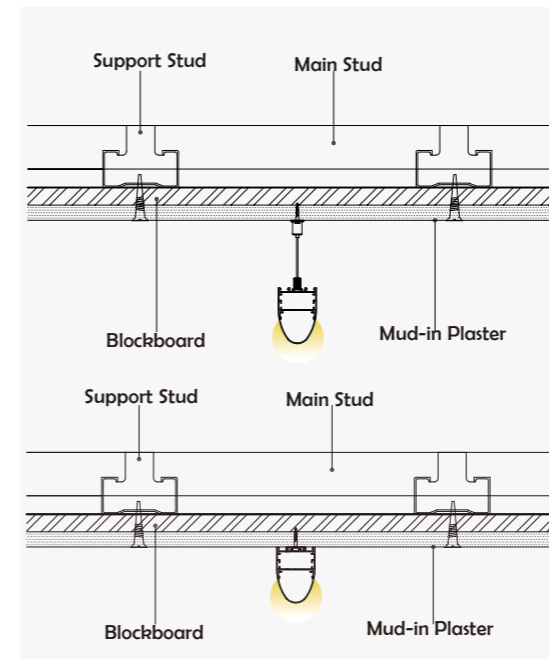

I Structure image