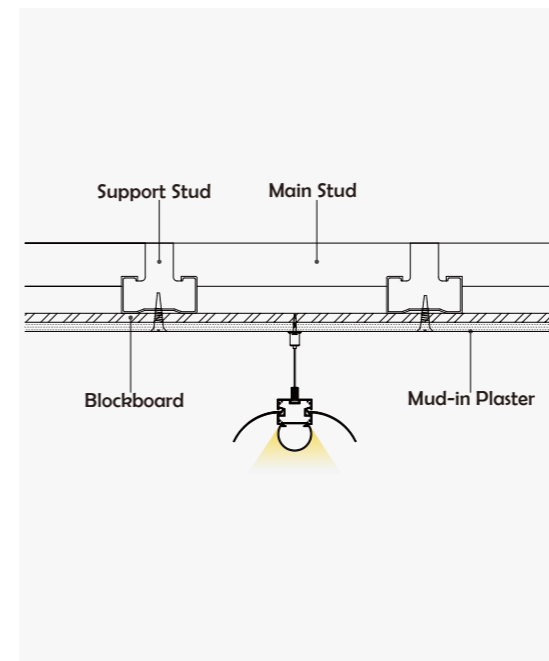

Aluminum Profile

End Cap

Suspended Rope

Connector

• Optional cover

Opal (PC)

I Structure image

I Effect image

HL-BAPL068-F

Material	PC
Surface	Double color
Lighting source width	10mm
Length	4m/max
Application	For outdoors/building/pool / square decoration/park decoration application.

End Cap

Clip

IP 67

Waterproof Grade