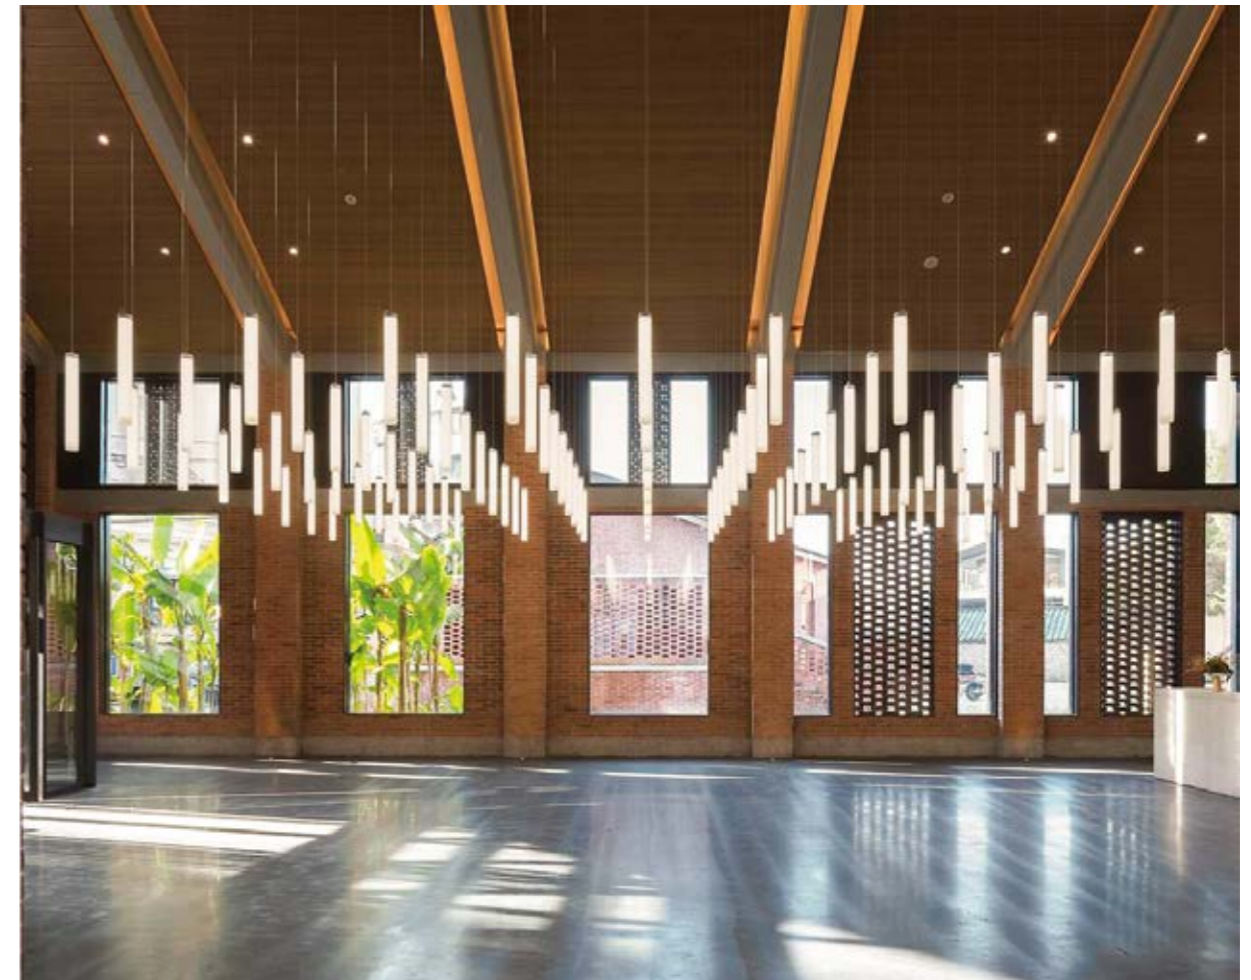

I Effect image