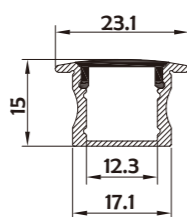

HL-BAPL003