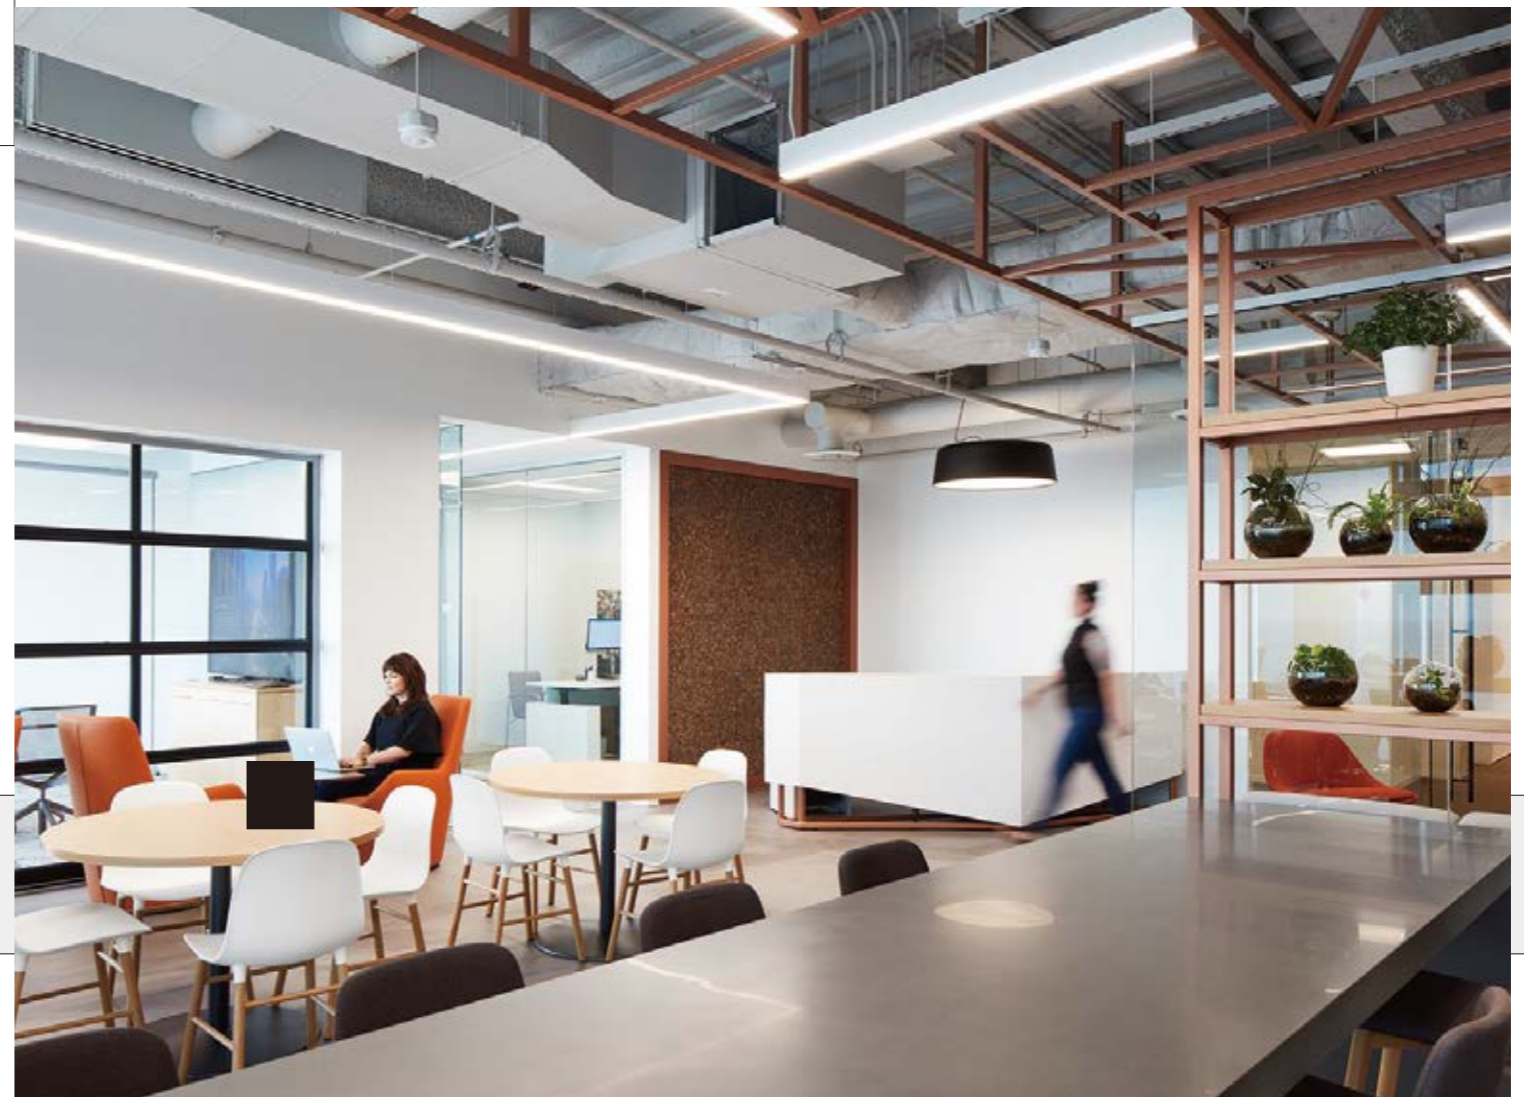

I Effect image