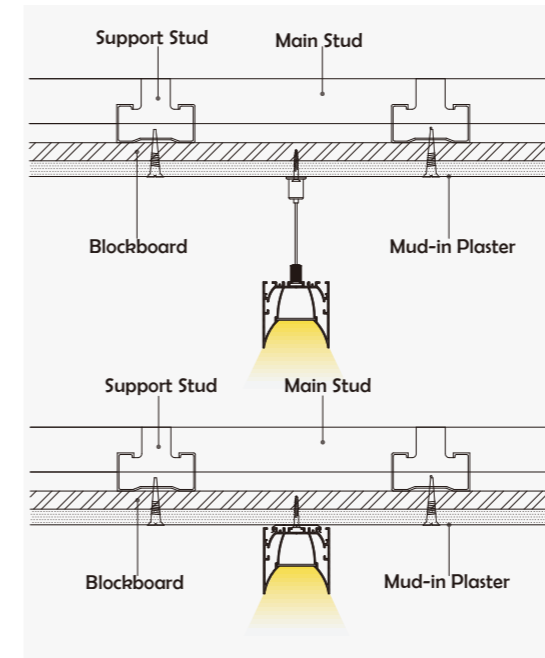

I Effect image

HL-A017

Material	Al6063+PC
Surface	Anodized/Painting
Lighting source width	18mm
Length	4m/max
Application	For offices, conference rooms, supermarkets, home lighting, etc.

• Optional cover

I Structure image