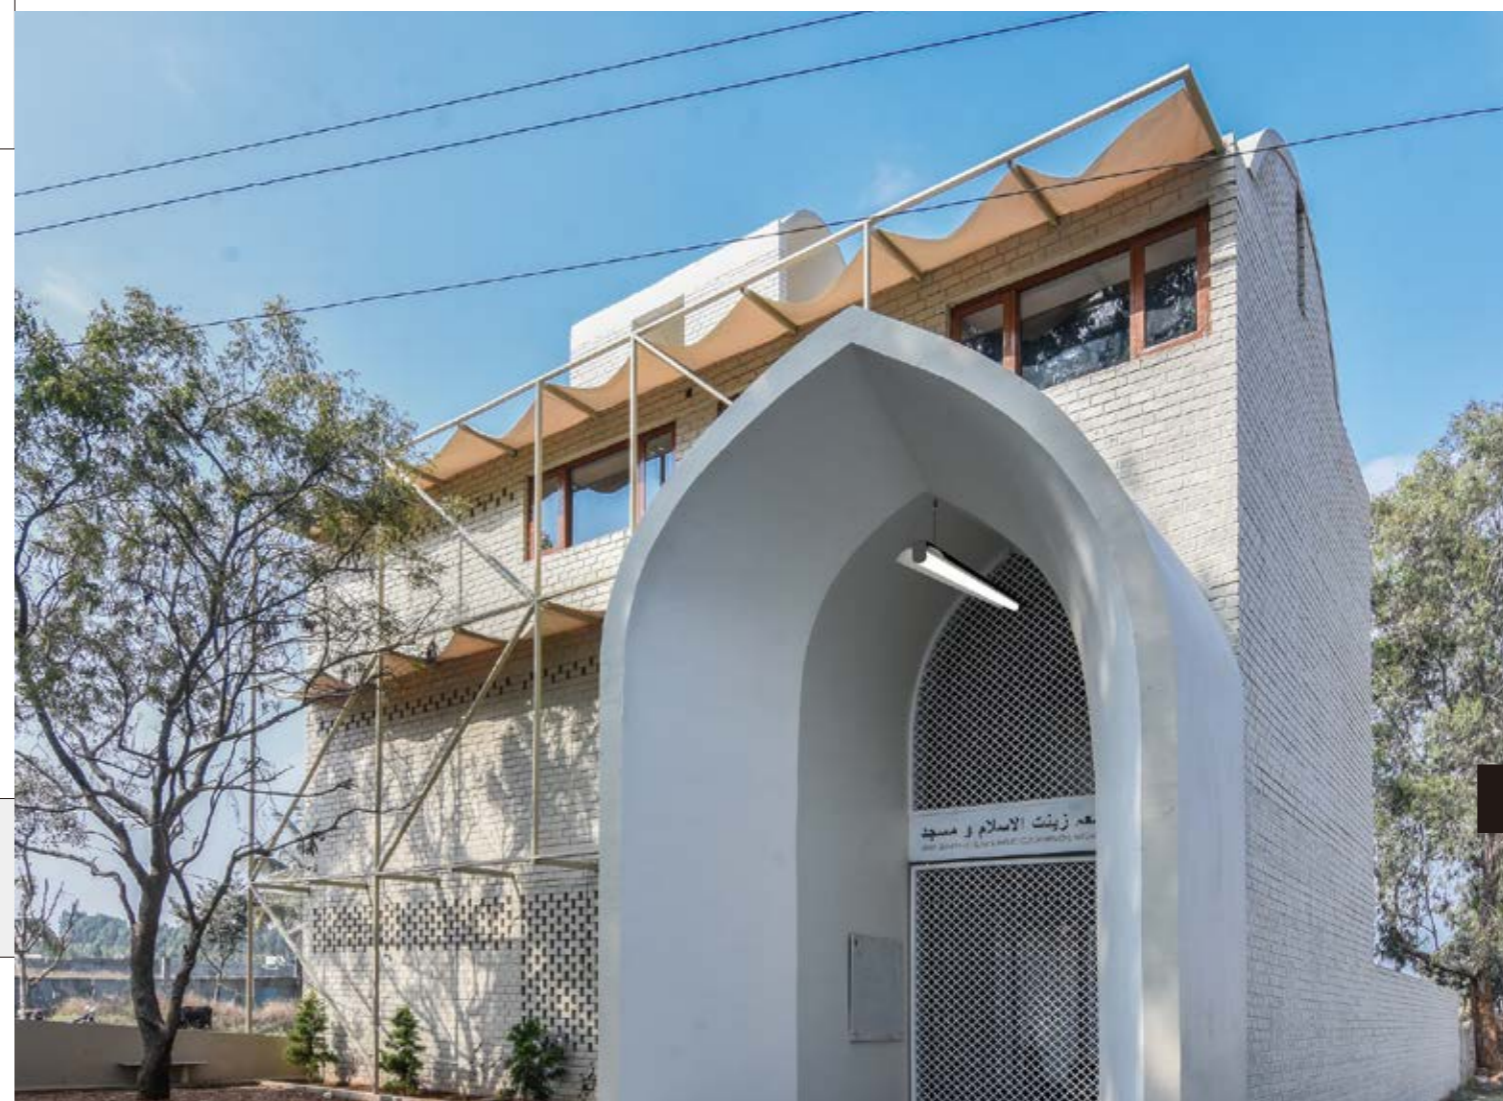

Aluminum Profile

End Cap

Suspended Rope

Connector

• Optional cover

Opal (PC)

I Structure image

I Effect image