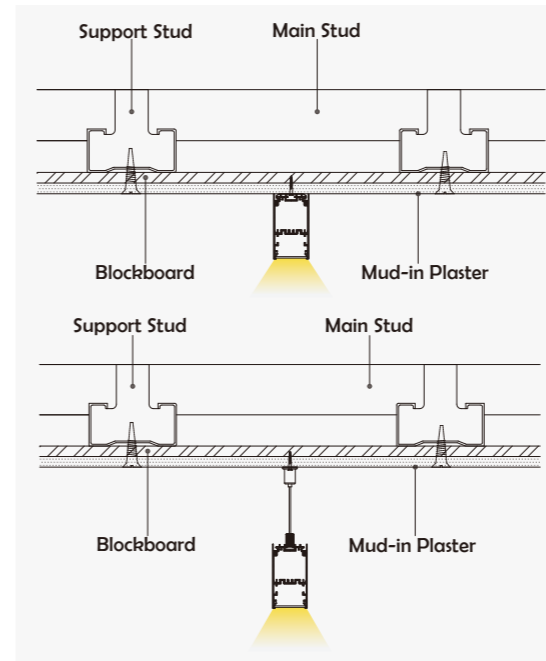

I Structure image