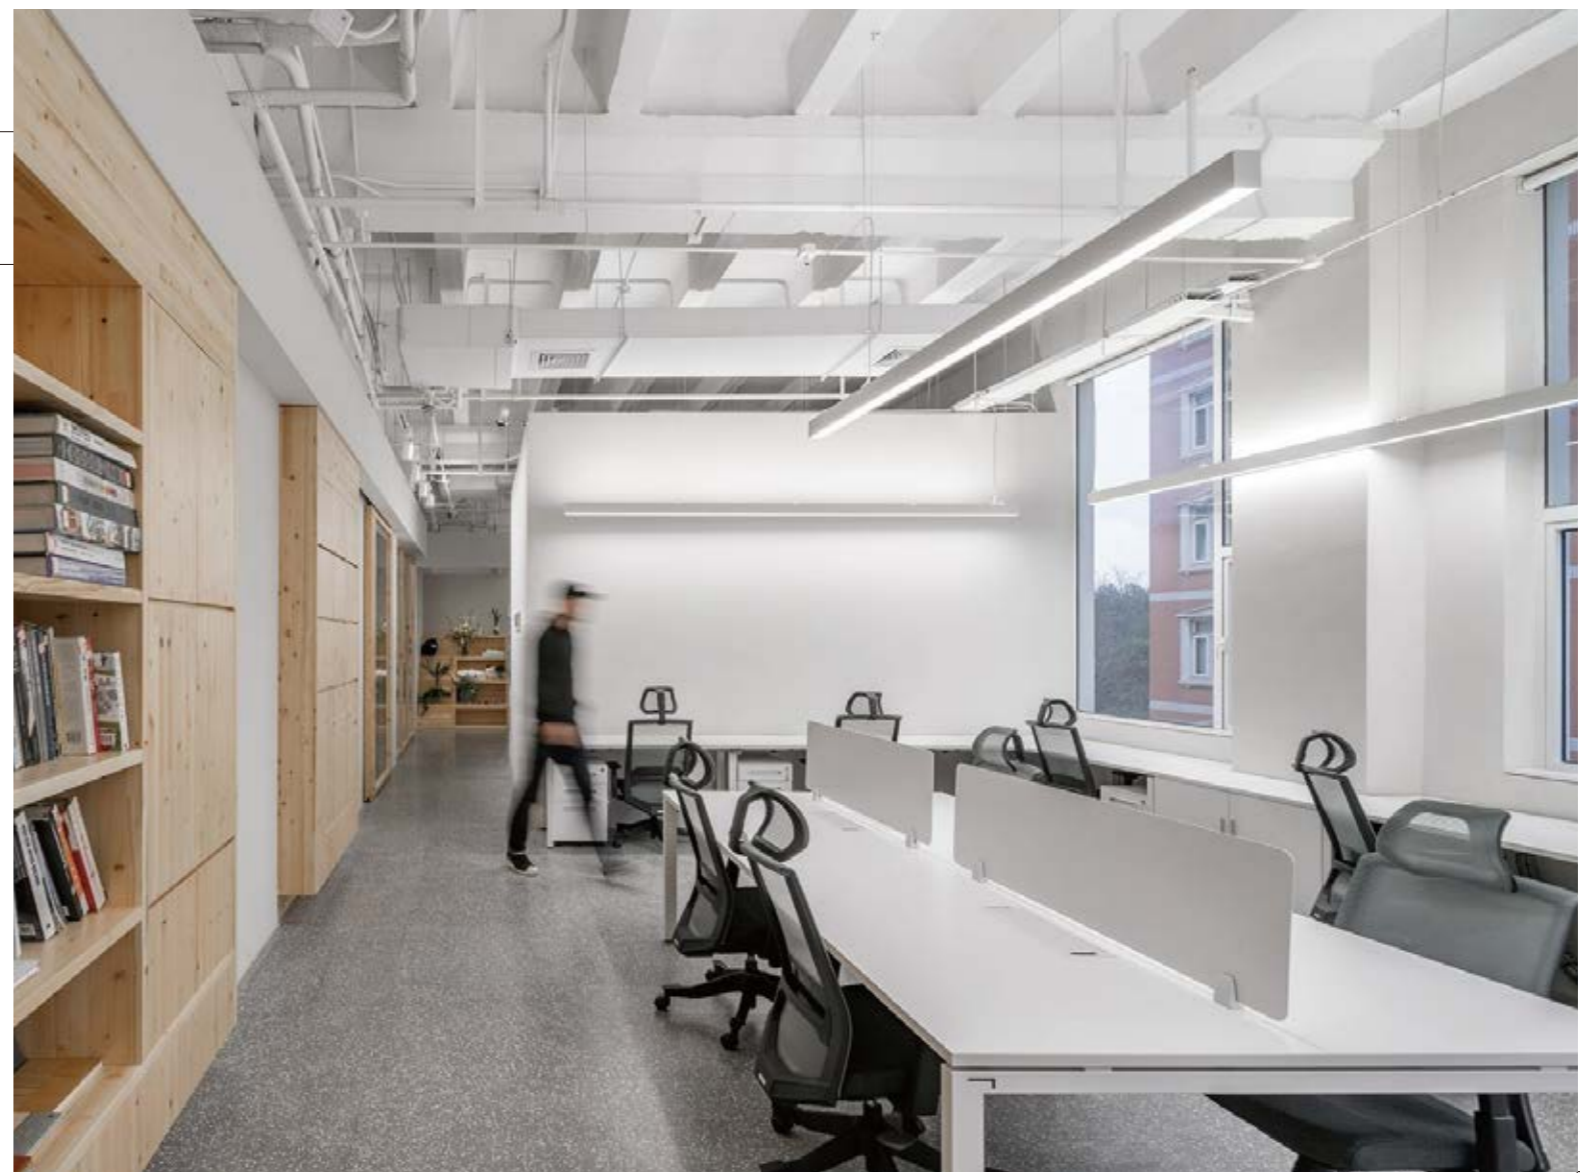

HL-B5075

Material	AL6063-T5+PC
Surface	Anodized/Painting
Lighting source width	34mm
Length	4m/max
Application	Widely used in shopping centers, commercial buildings, office buildings, home lighting, etc.

• Optional cover

I Structure image

I Effect image