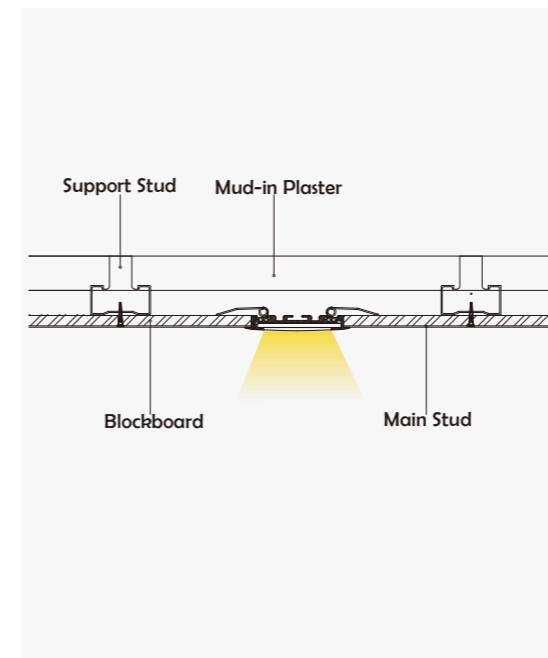

I Effect image

HL-A010

Material	AL6063+PC
Surface	Anodized/Painting
Lighting source width	5mm
Length	4m/max
Application	For a variety of high-end decorative lighting.

• Optional cover

I Structure image

I Effect image