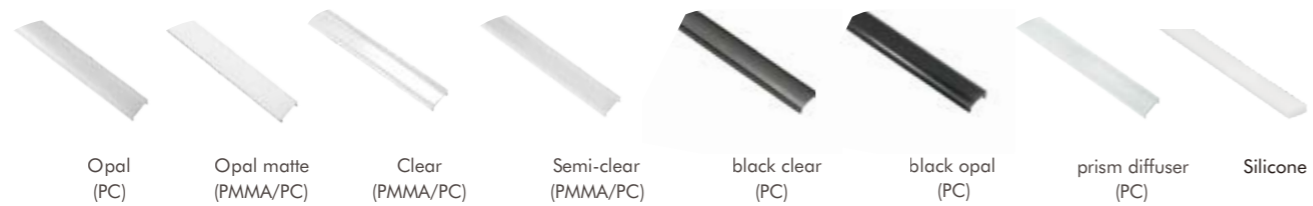

• Optional cover