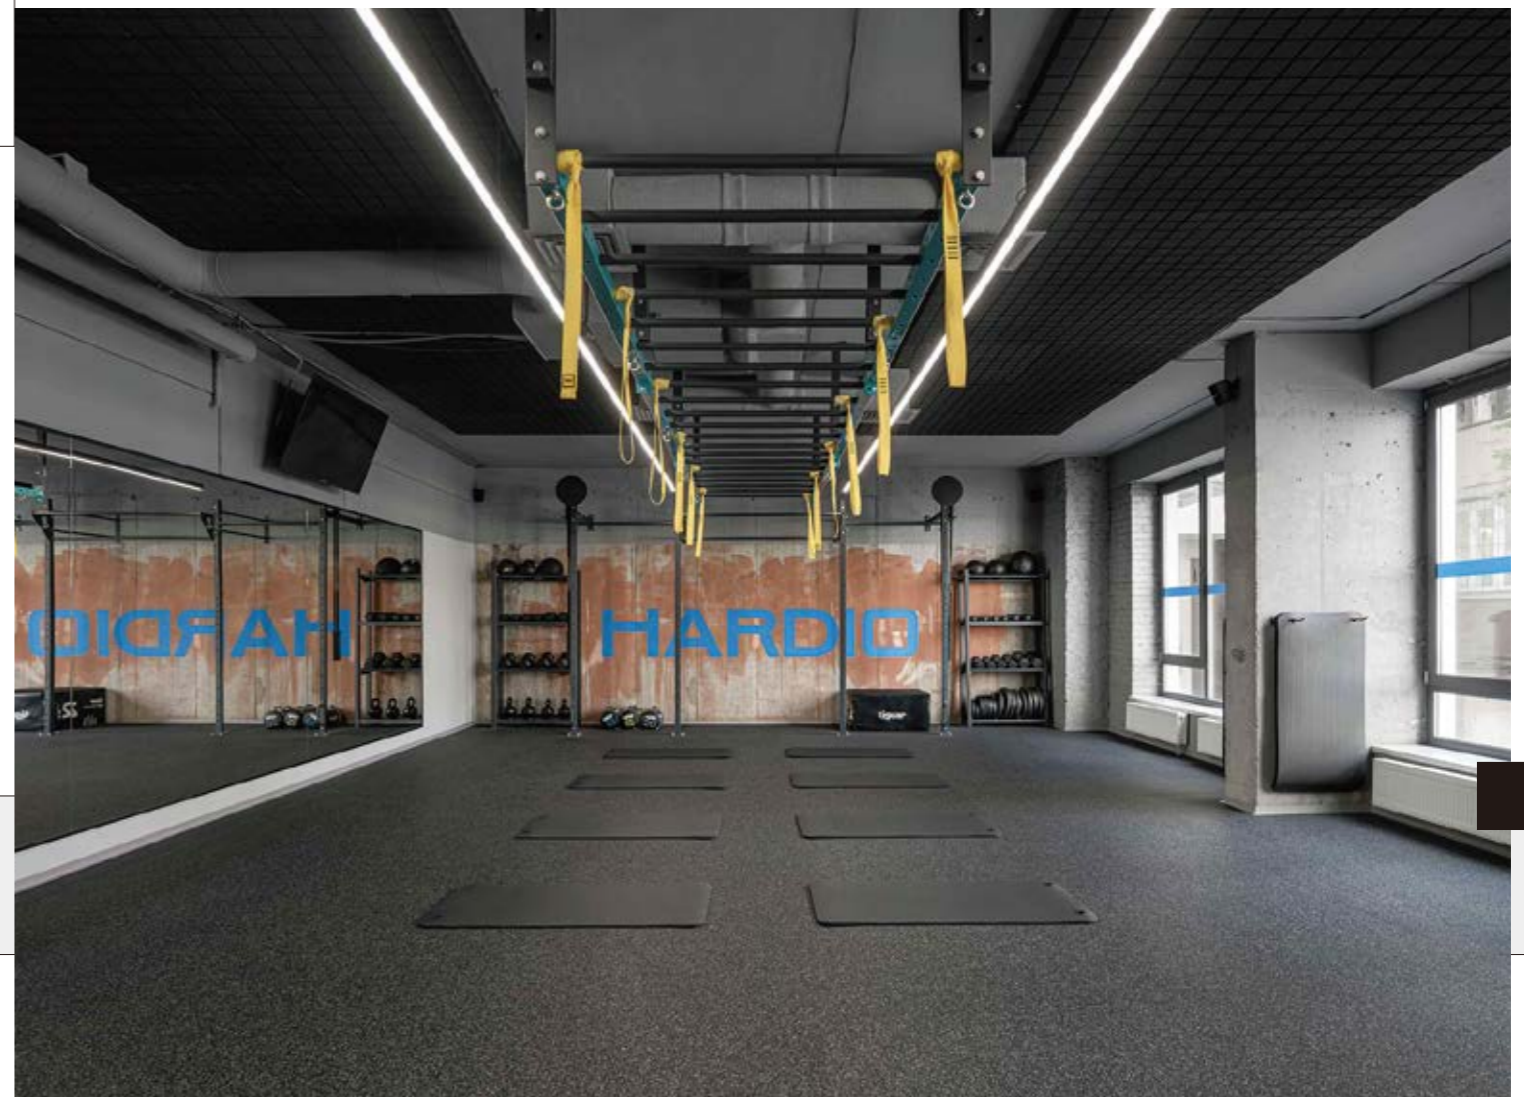

I Effect image