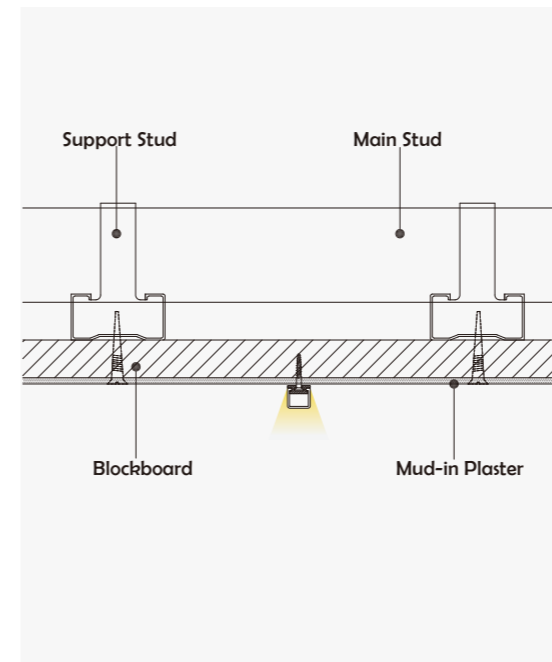

I Structure image