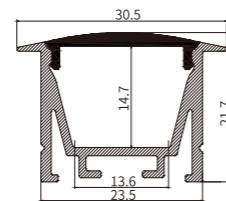

Black clear (PC)

I Structure image

I Effect image

HL-BAPLO13H2

Material	AL6063+PC/PMMA
Surface	Anodized/Painting
Lighting source width	12mm
Length	4m/max

Application For offices / conference rooms/ supermarkets / home lighting application.