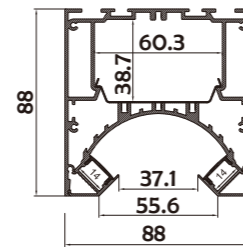

I Structure image

I Effect image

HL-A024-3

Material	AL6063+PC
Surface	Anodized/Painting
Lighting source width	14mm
Length	4m/max
Application	For offices, conference rooms, supermarkets, home lighting, etc.