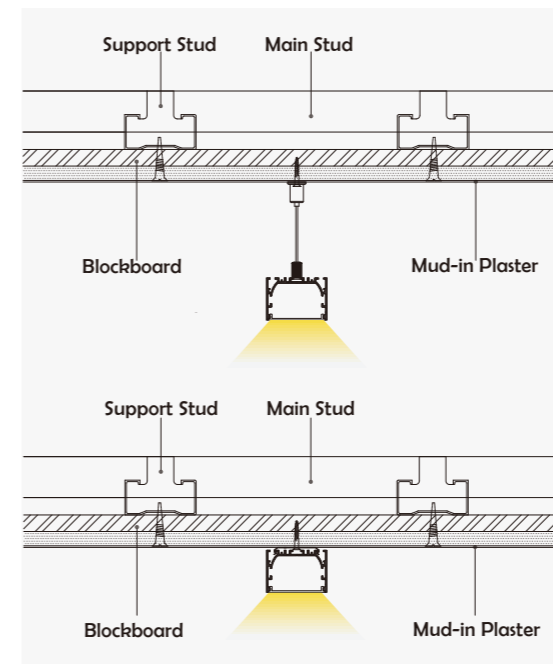

HL-A014

Material	AL6063+PC
Surface	Anodized/Painting
Lighting source width	31mm
Length	4m/max
Application	For offices, conference rooms, supermarkets, home lighting, etc.

• Optional cover

I Structure image