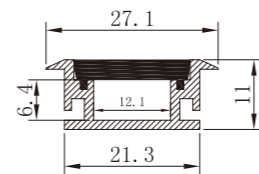

End Cap

• Optional cover

Opal (PC) Opal matte (PMMA/PC) Clear (PMMA/PC) Semi-clear (PMMA/PC) black clear (PC) black opal (PC) prism diffuser (PC) Silicone

I Structure image

I Effect image

HL-BAPLO48

Material	AL6063+PC
Surface	Anodized/Painting
Lighting source width	12mm
Length	4m/max
Application	For stairs / park / supermarkets and other public place application.