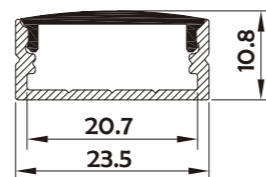

• Optional cover

I Structure image

I Effect image

HL-BAPLO14

Material	AL6063+PC/PMMA
Surface	Anodized/Painting
Lighting source width	20mm
Length	4m/max
Application	For offices / conference rooms / supermarkets / home lighting application.