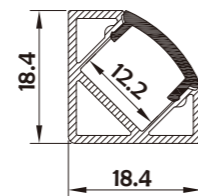

Material	AL6063+PC/PMMA
Surface	Anodized/Painting
Lighting source width	12mm
Length	4m/max
Application	For wardrobe / Bookcase / Bars / Counter and other cabinet application.

Aluminum Profile

End Cap

Clip