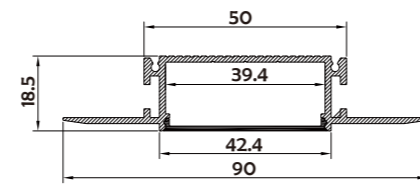

Aluminum Profile

End Cap

• Optional cover

Opal (PC)

I Structure image

I Effect image

HL-A057

Material	AL6063+PC
Surface	Anodized/Painting
Lighting source width	32mm
Length	4m/max
Application	Widely used in shopping centers, commercial buildings, office buildings, home lighting, etc.