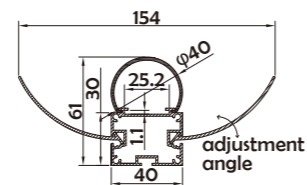

Material	Al6063+PC
Surface	Anodized/Painting
Lighting source width	25mm
Length	4m/max
Application	For offices/conference rooms / supermarkets/home lighting application.

Aluminum Profile