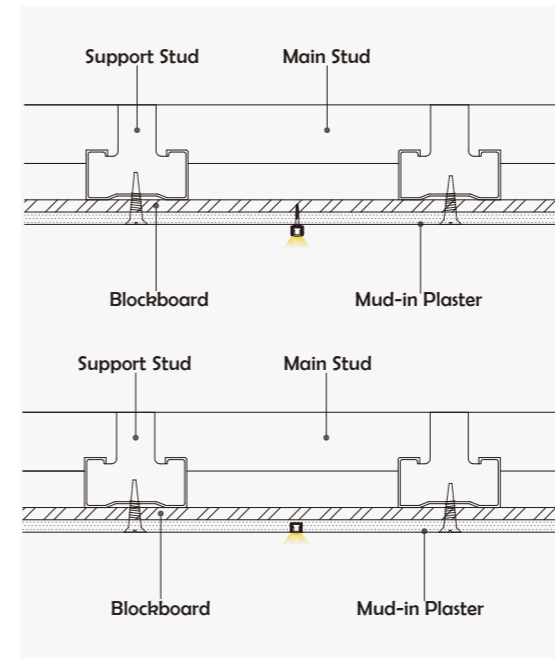

I Structure image