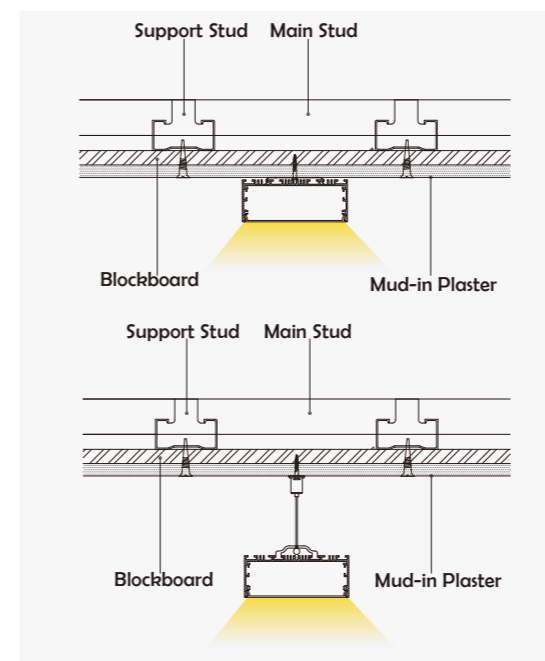

Clip

• Optional cover

Opal (PC)

Suspended Rope

Connector

I Structure image

I Effect image

HL-A032