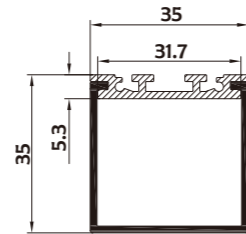

Material	AL6063+PC
Surface	Anodized/Painting
Lighting source width	30mm
Length	4m/ max
Application	For office, conference rooms, supermarkets, home lighting application.