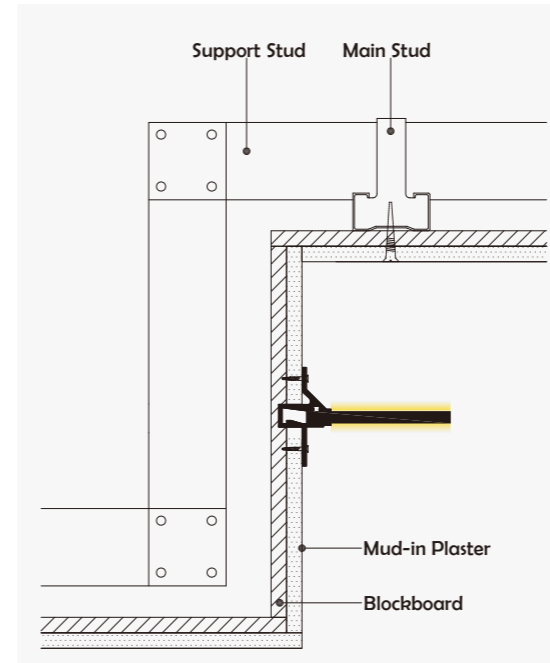

I Structure image