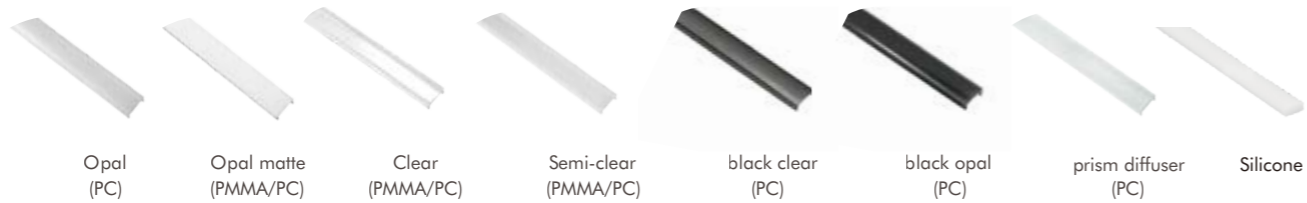

• Optional cover