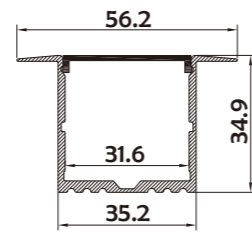

Clear Microprism (PC)

I Structure image

I Effect image

HL-BAPL017

Material	AL6063+PC/PMMA
Surface	Anodized/Painting
Lighting source width	32mm
Length	4m/max
Application	Apply to office, boardroom, supermarket and home lighting, mainly application for drywall and ceiling.