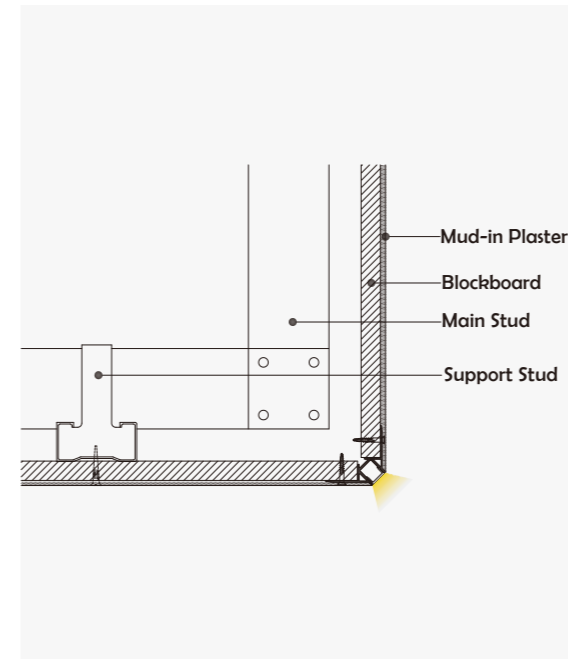

Aluminum Profile

End Cap

• Optional cover

Opal (PC)

I Structure image

I Effect image

HL-A079

Material	AL6063+PC
Surface	Anodized/Painting
Lighting source width	19mm
Length	4m/max
Application	Widely used in shopping centers, commercial buildings, office buildings, home lighting, etc.