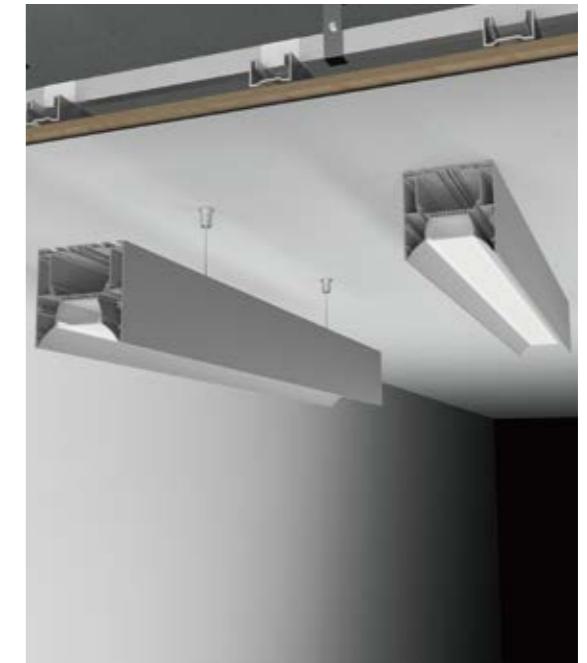

I Effect image