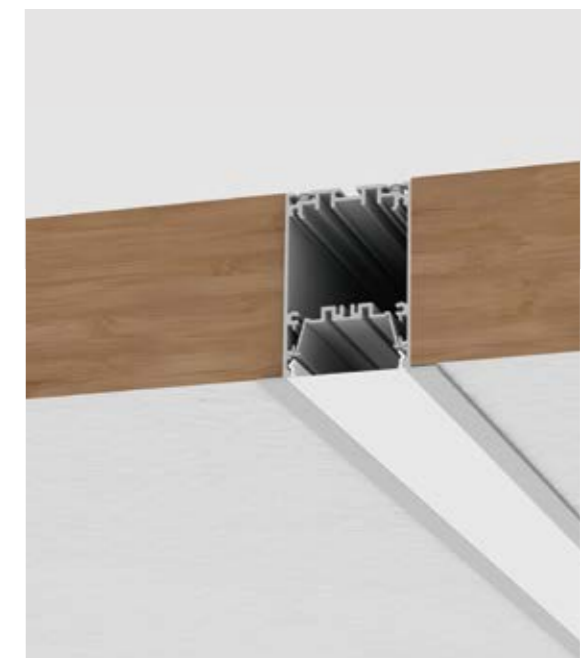

I Effect image