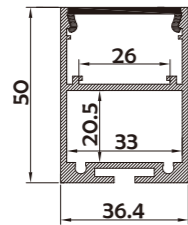

Aluminum Profile

End Cap

I Structure image

I Effect image

HL-BAPLO45

Material	AL6063+PC
Surface	Anodized/Painting
Lighting source width	25mm
Length	4m/max
Application	For offices / conference rooms / supermarkets / home lighting application.