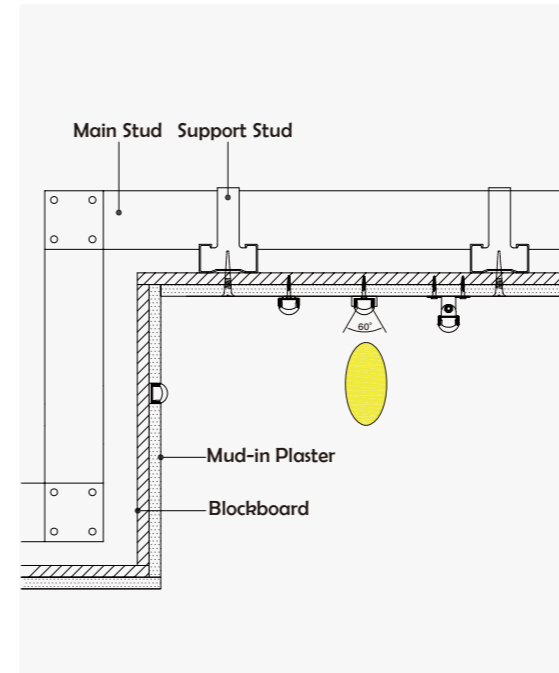

Aluminum Profile

End Cap

Clip

• Optional cover

Clear (PMMA)

I Structure image

I Effect image

HL-BAPL002S