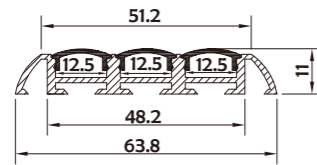

HL-BAPL042