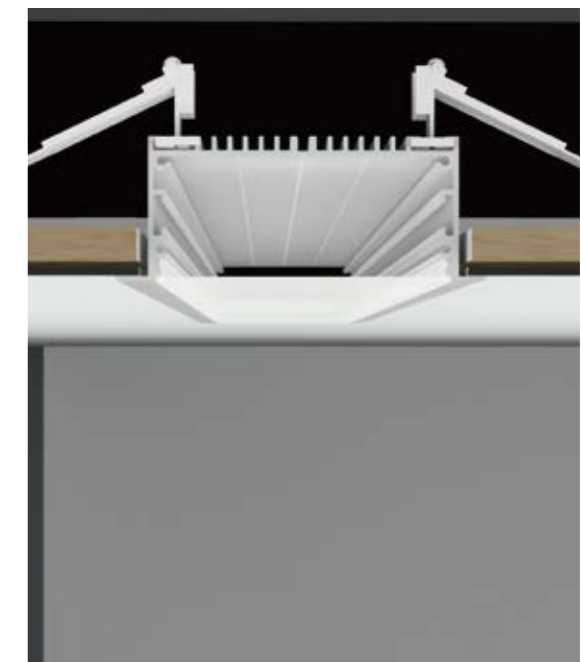

Opal (PC)

Clear (PC)

Semi-clear (PC)

I Structure image

I Effect image

HL-A021

Material	AL6063+PC
Surface	Anodized/Painting
Lighting source width	32mm
Length	4m/max
Application	For offices, conference rooms, supermarkets, home lighting, etc.