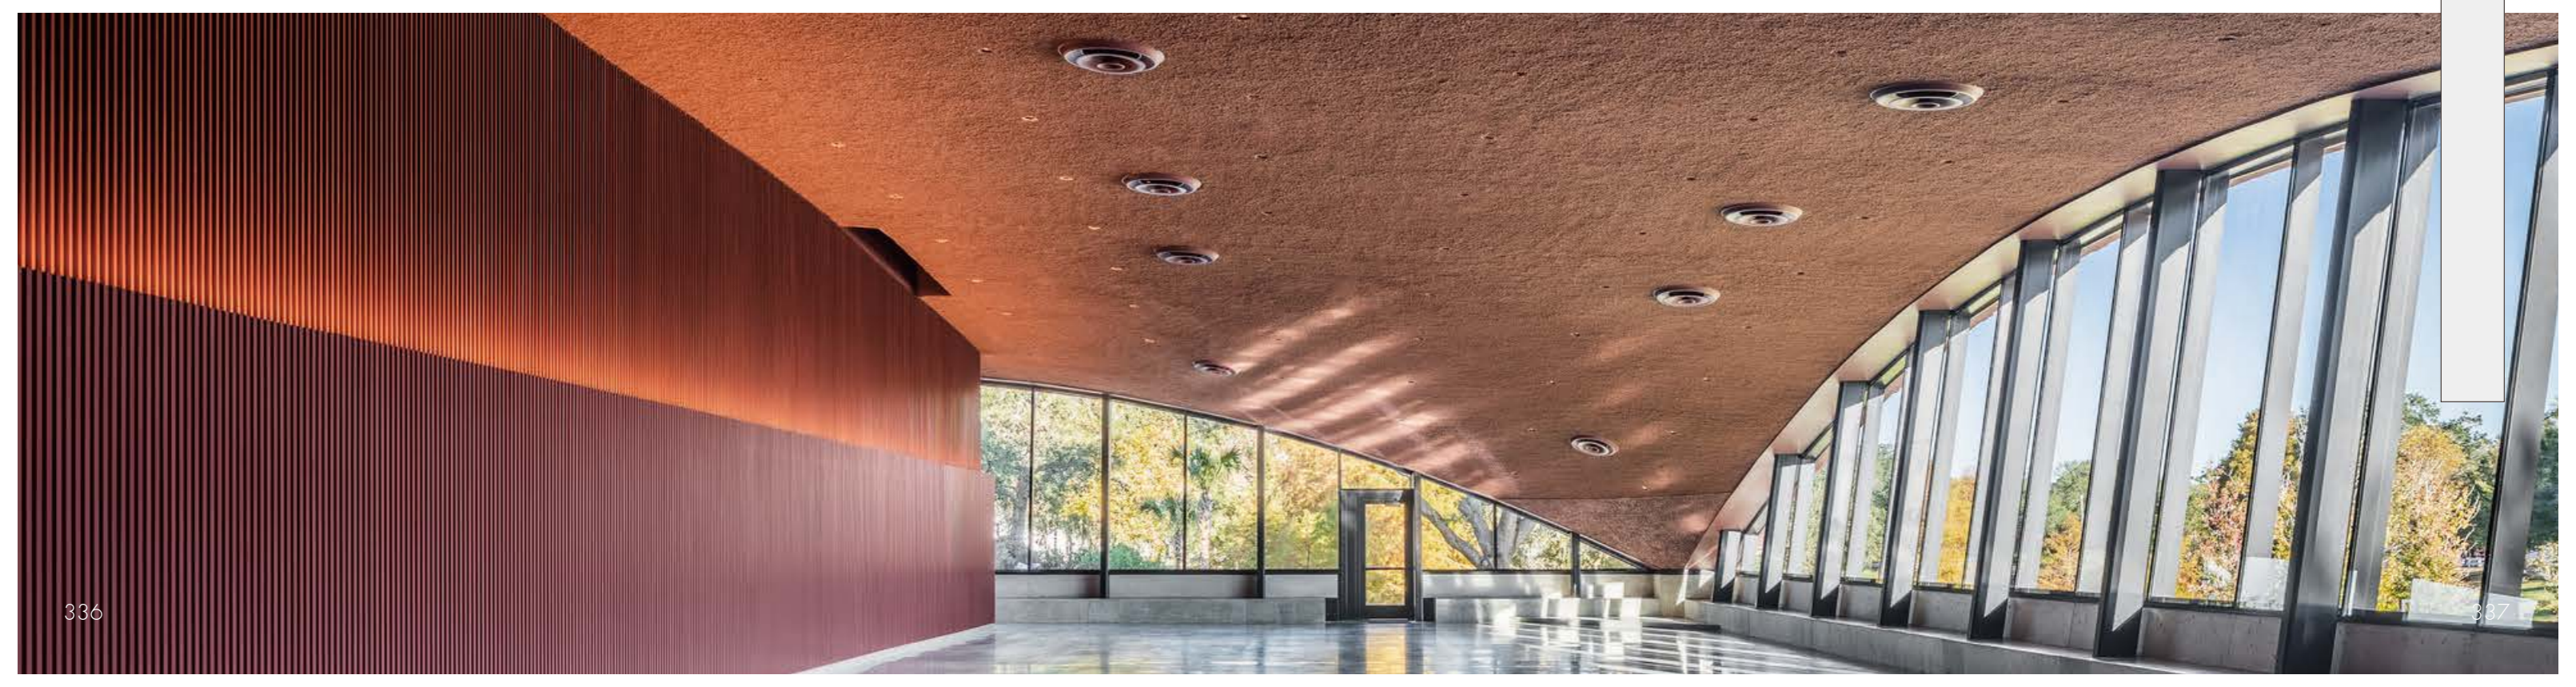

HL-A070

Material	Al6063
Surface	Anodized/Painting
Lighting source width	15mm
Length	4m/max
Application	For surface mounted in corner ceiling.

Aluminum Profile

End Cap

Clip

Screws

I Structure image

I Effect image