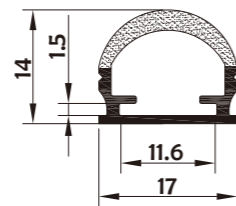

• Optional cover

I Structure image

I Effect image

HL-BAPL069-F

Material	PC
Surface	Double color
Lighting source width	11mm
Length	4m/max
Application	For outdoors/building/pool / square decoration/park decoration application.