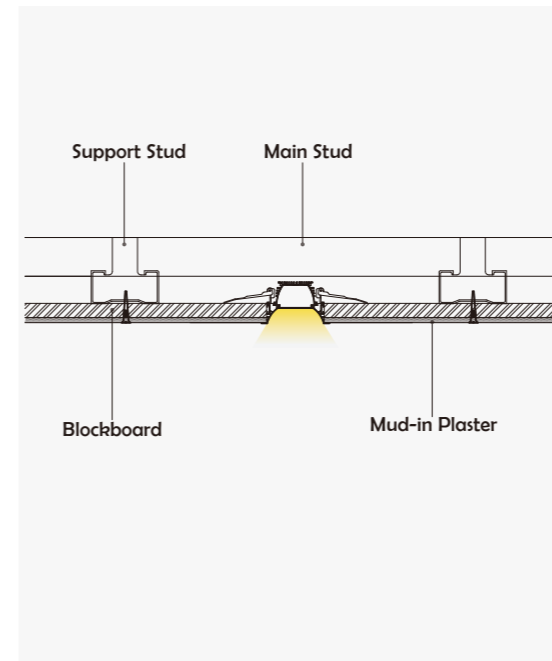

I Structure image