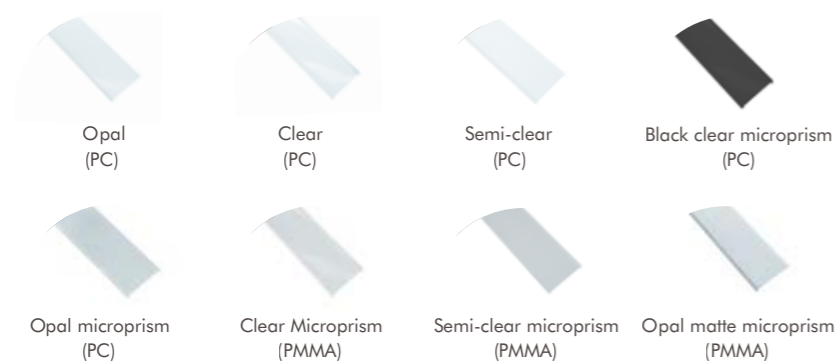

• Optional cover