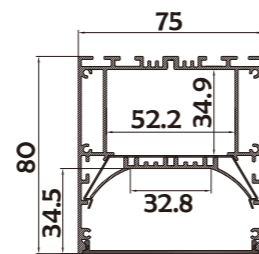

• Optional cover

I Structure image

I Effect image

HL-A023

Material	AL6063+PC
Surface	Anodized/Painting
Lighting source width	32mm
Length	4m/max
Application	For offices, conference rooms, supermarkets, home lighting, etc.