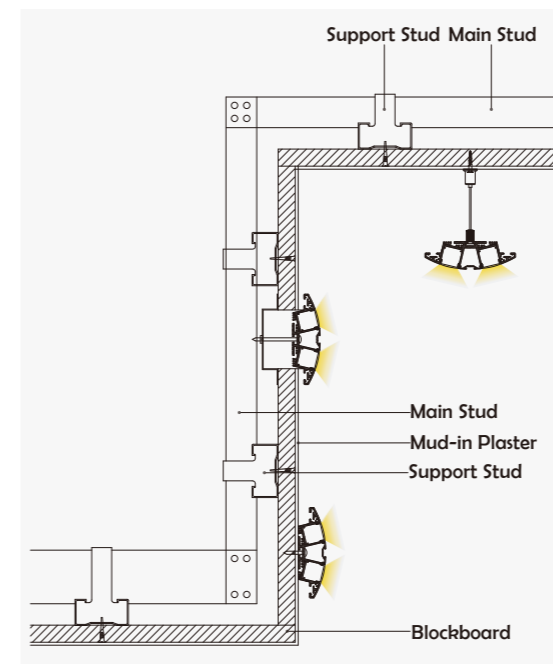

I Effect image

HL-A037

Material	Al6063+PC
Surface	Anodized/Painting
Lighting source width	20mm
Length	4m/max
Application	For offices, conference rooms, supermarkets, home lighting, etc.

• Optional cover

I Structure image