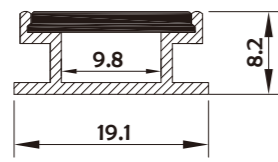

Material	Al6063+PMMA
Surface	Anodized/Painting
Lighting source width	9mm
Length	4m/max
Application	Apply to office, boardroom, supermarket and home lighting, mainly application for drywall and ceiling.