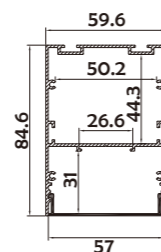

I Structure image

I Effect image

HL-BAPL046

Material	AL6063+PC
Surface	Anodized/Painting
Lighting source width	25mm
Length	4m/max
Application	For offices / conference rooms / supermarkets / home lighting application.