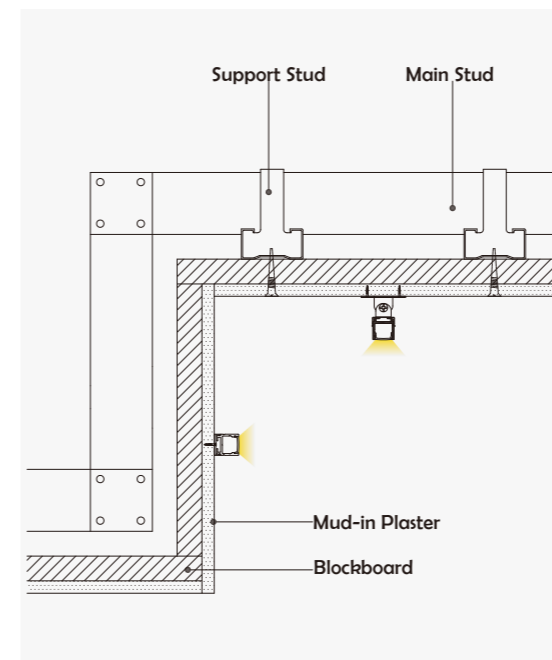

I Structure image