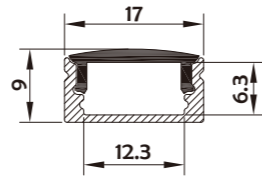

HL-BAPL002

Material	AL6063+PC/PMMA
Surface	Anodized/Painting
Lighting source width	12mm
Length	4m/max
Application	For wardrobe / bookcase / bars / counter and other cabinet application.

I Structure image

I Effect image

• Optional cover