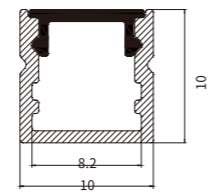

HL-1010

Material	AL6063+PC
Surface	Anodized/Painting
Lighting source width	8mm
Length	4m/max
Application	For offices/conference rooms / supermarkets/home lighting application.

Aluminum Profile

End Cap

Clip