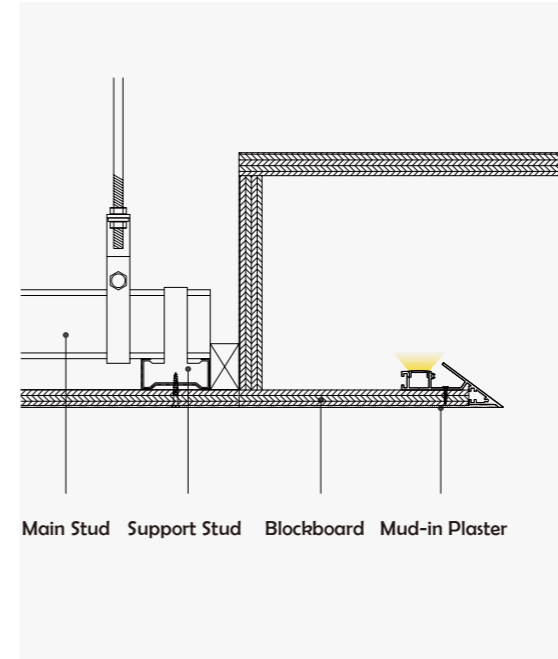

Aluminum Profile

End Cap

• Optional cover

I Structure image

I Effect image

HL-A061

Material	Al6063+PC
Surface	Anodized/Painting
Lighting source width	8mm
Length	4m/max
Application	Widely used in 90 degree corners, etc.