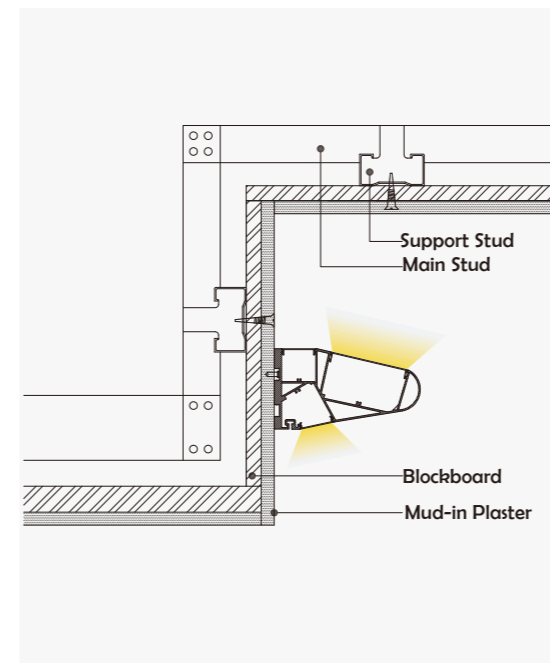

HL-A009

Material	AL6063+PC
Surface	Anodized/Painting
Lighting source width	7mm,22mm
Length	4m/max
Application	For Hotel, Home lighting, vip nursing room, vip business room, etc.

• Optional cover

I Structure image