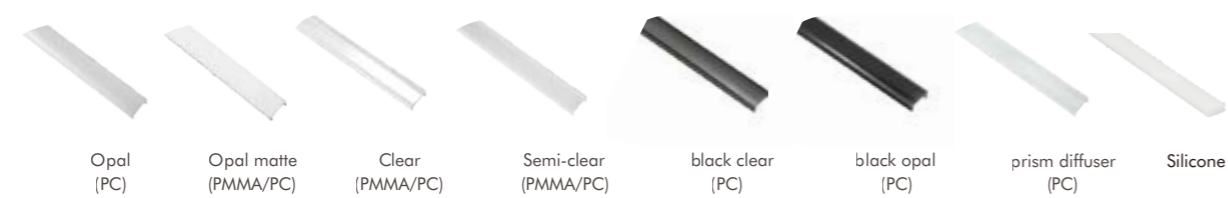

I Effect image

HL-BAPLO40L

Material	AL6063+PC/PMMA
Surface	Anodized/Painting
Lighting source width	13mm
Length	4m/max
Application	For hotel / living room / corridor / KTV decoration application.

• Optional cover