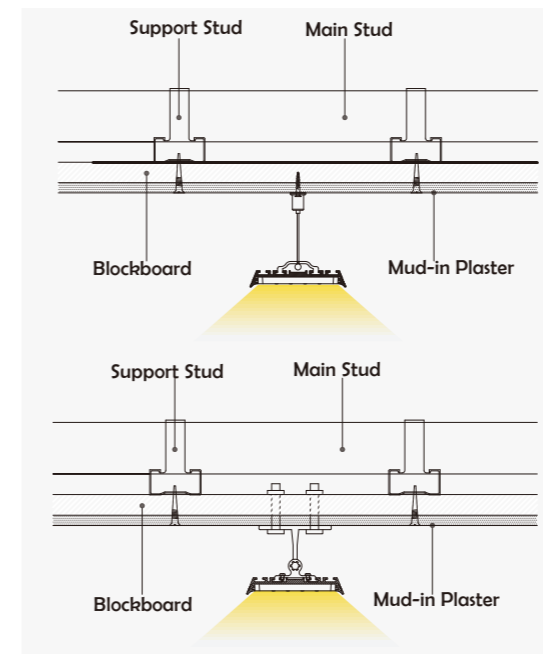

I Structure image