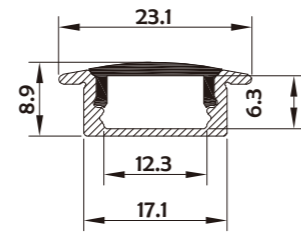

B5075 378 B5075A 380 B5075C 382 B6065 384 B009 386 B3535 388 B5050 390

HL-BAPL001

Material	AL6063+PC/PMMA/Silicone
Surface	Anodized/Painting
Lighting source width	12mm
Length	4m/max
Application	Apply to office, boardroom, supermarket and home lighting, mainly application for drywall and ceiling.