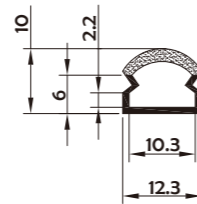

I Structure image

I Effect image

HL-BAPL066-F

Material	PMMA
Surface	Double color
Lighting source width	10mm
Length	4m/max
Application	For outdoors/building/pool / square decoration/park decoration application.