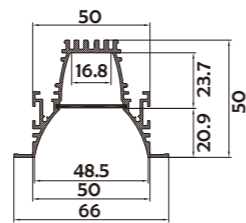

Material	AL6063+PC
Surface	Anodized/Painting
Lighting source width	16mm
Length	4m/max
Application	For offices, conference rooms, supermarkets, home lighting, etc.