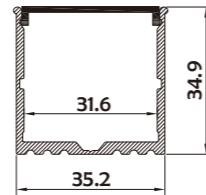

• Optional cover

I Structure image

I Effect image

HL-BAPLO18

Material	AL6063+PC/PMMA
Surface	Anodized/Painting
Lighting source width	32mm
Length	4m/max
Application	For offices / conference rooms / supermarkets / home lighting application.