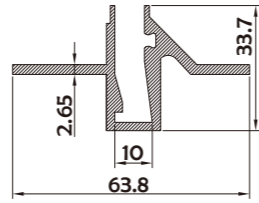

Aluminum Profile

End Cap

Clip

I Structure image

I Effect image

HL-BAPLO44B

Material	AL6063
Surface	Anodized/Painting
Lighting source width	10mm
Length	4m/max
Application	For kitchen and bathroom / advertising/house decoration application.