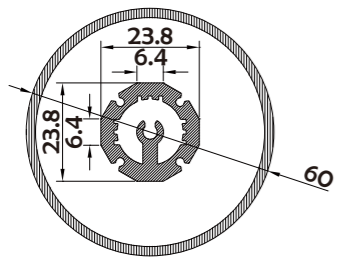

HL-A084

Material	AL6063+PC
Surface	Anodized/Painting
Lighting source width	6mmX4
Length	4m/max
Application	Offices, conference rooms, shopping malls, dust-free workshop, hospitals, schools, etc.

• Optional cover

I Structure image

I Effect image