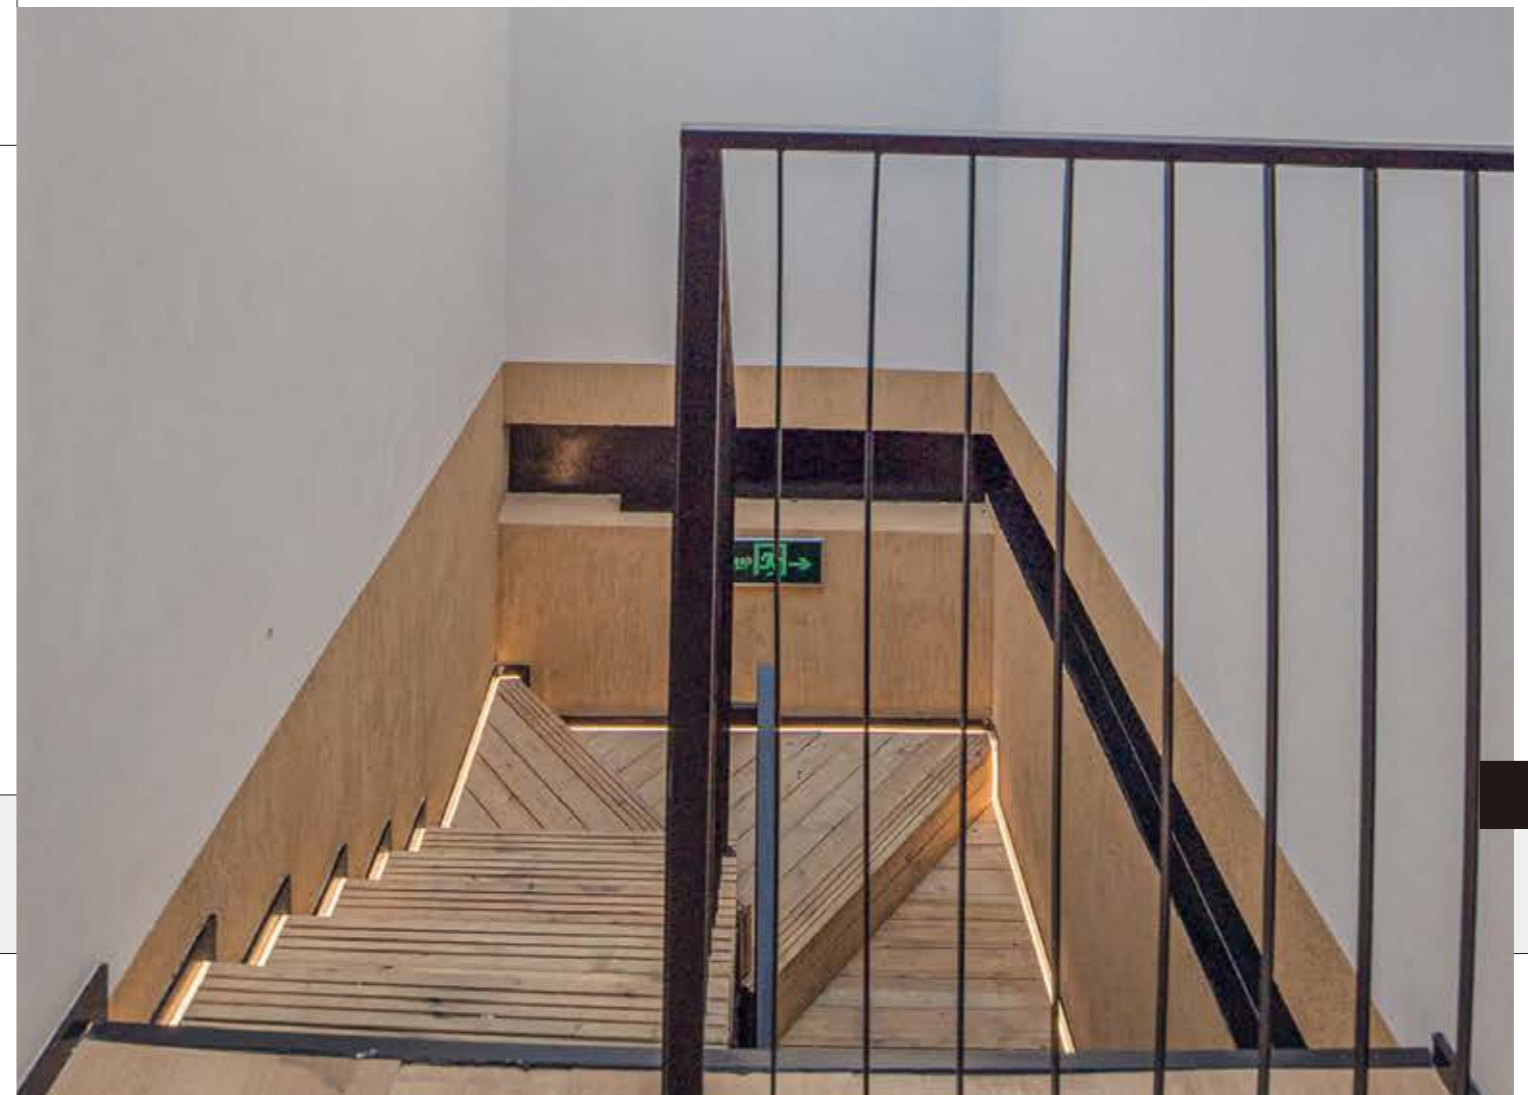

I Effect image