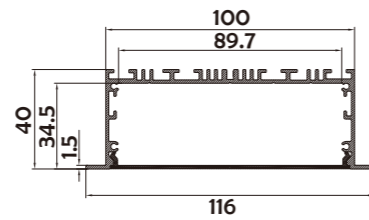

Material	AL6063+PC
Surface	Anodized/Painting
Lighting source width	89mm
Length	4m/max
Application	For offices, conference rooms, supermarkets, home lighting, etc.