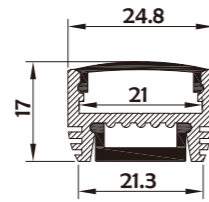

HL-BAPL025