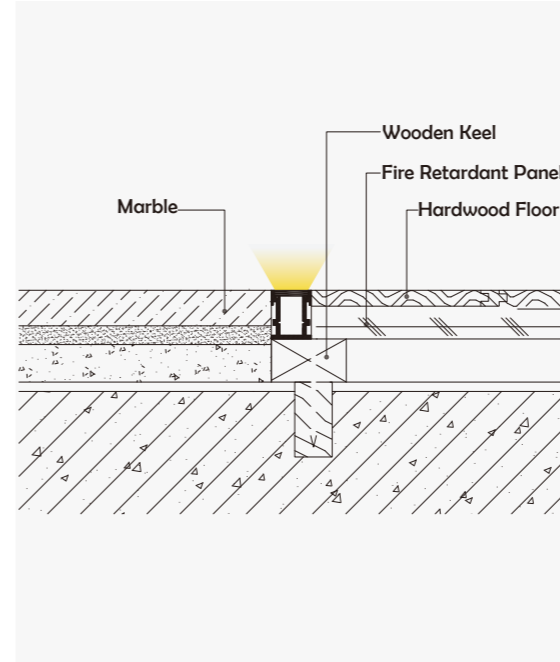

Aluminum Profile

End Cap

• Optional cover

Opal (PC)

I Structure image

I Effect image

HL-BAPLO50

Material	AL6063+PC/PMMA
Surface	Anodized/Painting
Lighting source width	18mm
Length	4m/max
Application	Apply to office, boardroom, supermarket and home lighting, mainly application for drywall and ceiling.