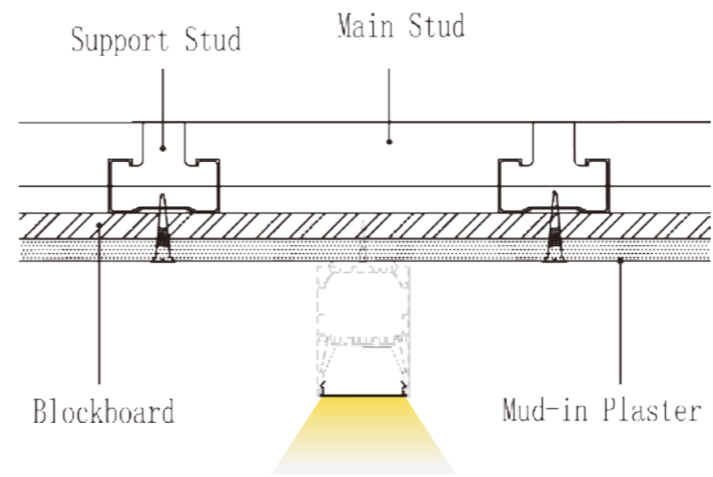

End Cap

Clip

Suspended Rope

Connector

• Optional cover

Opal (PC)

I Structure image

I Effect image