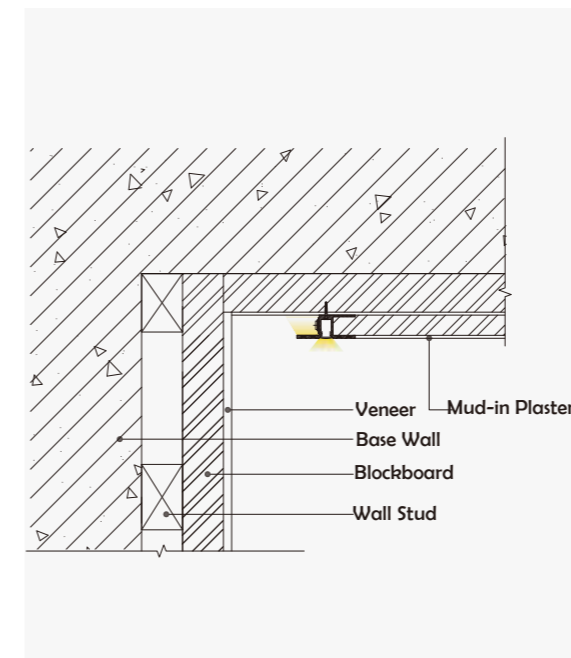

I Structure image