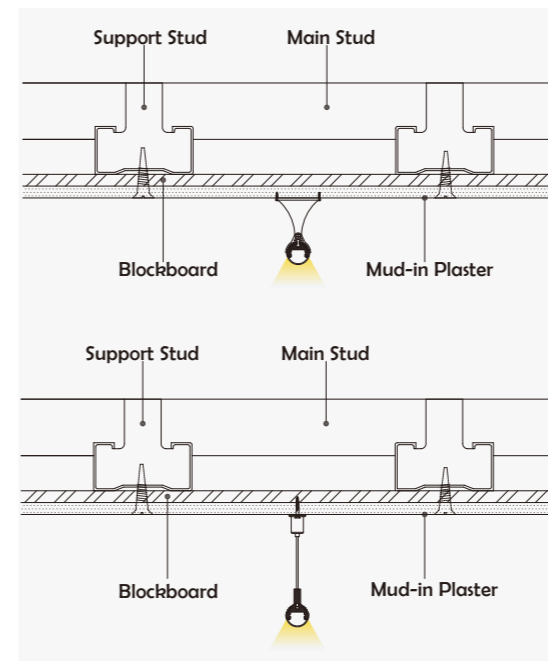

Suspended Rope

• Optional cover

Opal matte (PMMA)

Clear (PMMA)

Semi-clear (PMMA)

I Structure image

I Effect image

HL-BAPL009