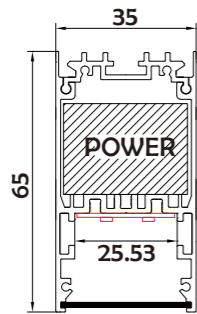

• Optional cover

I Structure image

I Effect image

HL-B009

Material	AL6063-T5+PC
Surface	Anodized/Painting
Lighting source width	25mm
Length	4m/max
Application	Office, meeting room, supermarket, school, home lighting etc.