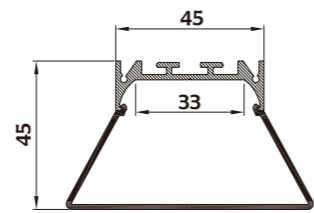

I Structure image

I Effect image

HL-A068

Material	AL6063+PC
Surface	Anodized/Painting
Lighting source width	33mm
Length	4m/max
Application	For pendent and surface mounted.

• Optional cover

I Structure image