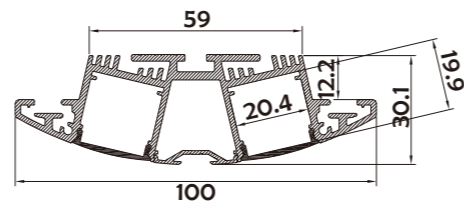

HL-A037

Material	Al6063+PC
Surface	Anodized/Painting
Lighting source width	20mm
Length	4m/max
Application	For offices, conference rooms, supermarkets, home lighting, etc.

• Optional cover

I Structure image

I Effect image