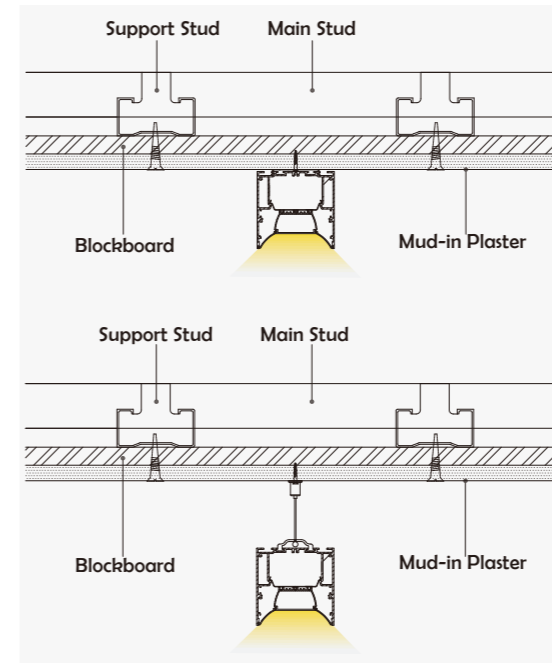

• Optional cover

I Structure image