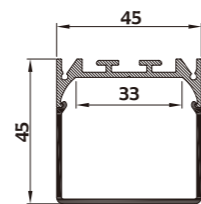

HL-A067

Material	AL6063+PC
Surface	Anodized/Painting
Lighting source width	33mm
Length	4m/max
Application	For pendent and surface mounted.

Aluminum Profile

End Cap

Clip

• Optional cover

Opal (PC)

Suspended Rope