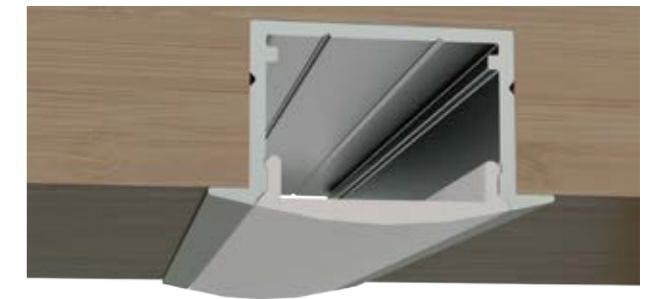

I Effect image