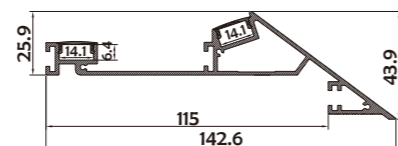

Aluminum Profile

End Cap

• Optional cover

Opal (PC)

I Structure image

I Effect image

HL-A059

Material	AL6063+PC/PMMA
Surface	Anodized/Painting
Lighting source width	14mm
Length	4m/max
Application	Widely used in ceilings, corners of display racks, etc.