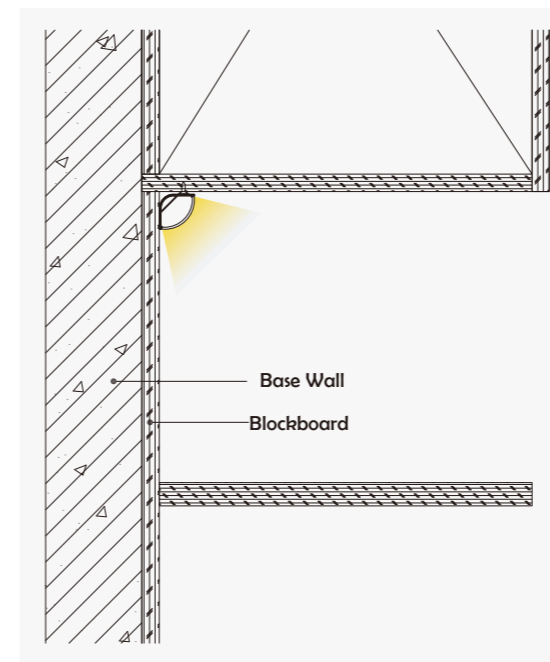

Clear Microprism (PC)

I Structure image

I Effect image

HL-BAPL017

Material	AL6063+PC/PMMA
Surface	Anodized/Painting
Lighting source width	32mm
Length	4m/max
Application	Apply to office, boardroom, supermarket and home lighting, mainly application for drywall and ceiling.