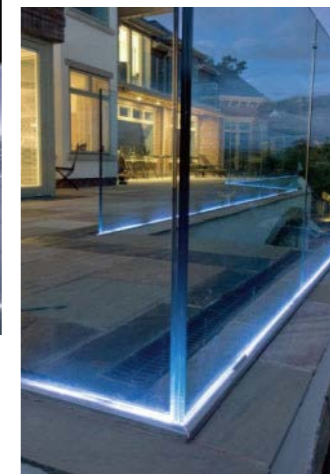

LED linear lighting system is the icing on the cake to create inspiration and illumination for all of your interior spaces, entire buildings.

FINISHED PRODUCTS

A wide range of profiles provide solution to create a cohesive lighting scheme in every space of interior design.

Clean-cut light distribution to boost your outdoor experience. Perfectly uniform, diffused lighting is ideal for outdoor lighting solutions offer.