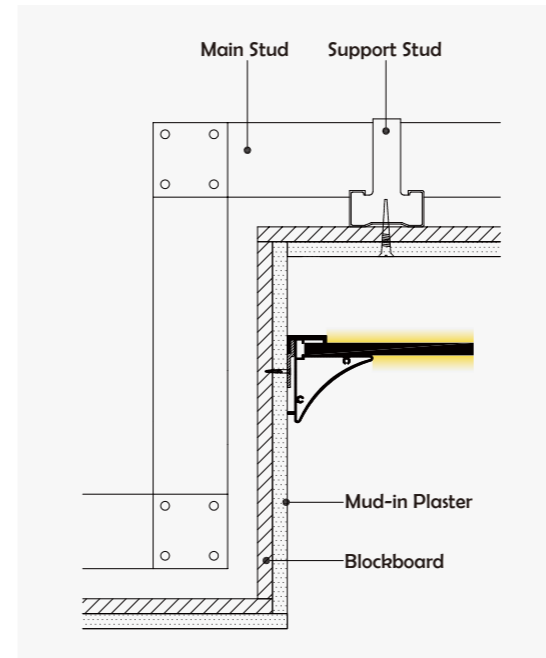

Aluminum Profile

End Cap

Clip

I Structure image

I Effect image

HL-BAPLO44B

Material	AL6063
Surface	Anodized/Painting
Lighting source width	10mm
Length	4m/max
Application	For kitchen and bathroom / advertising/house decoration application.