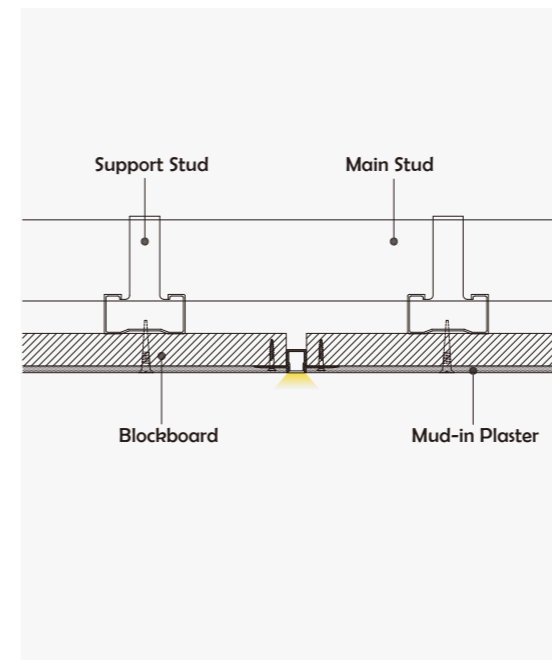

Aluminum Profile

End Cap

• Optional cover

Opal (PC)

I Structure image

I Effect image

HL-A077

Material	AL6063+PC
Surface	Anodized/Painting
Lighting source width	9mm
Length	4m/max
Application	Widely used in the application of 90 degrees inside the corner, corner lighting and so on.