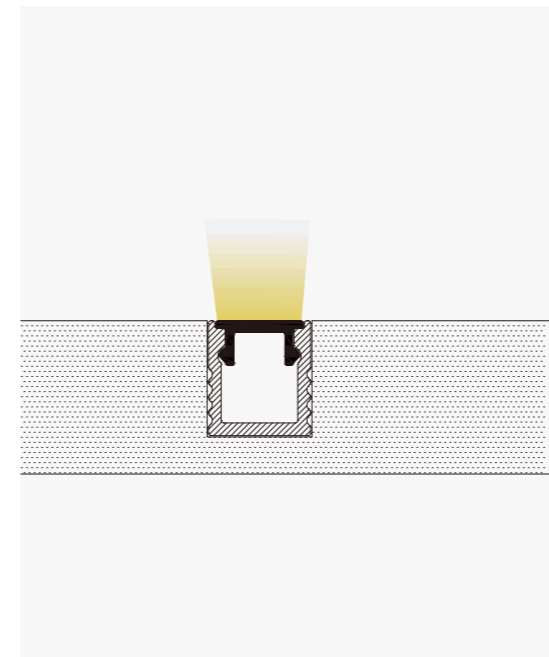

HL-0809

Material	AL6063+PC
Surface	Anodized/Painting
Lighting source width	6mm
Length	4m/max
Application	For offices/conference rooms / supermarkets/home lighting application.

• Optional cover