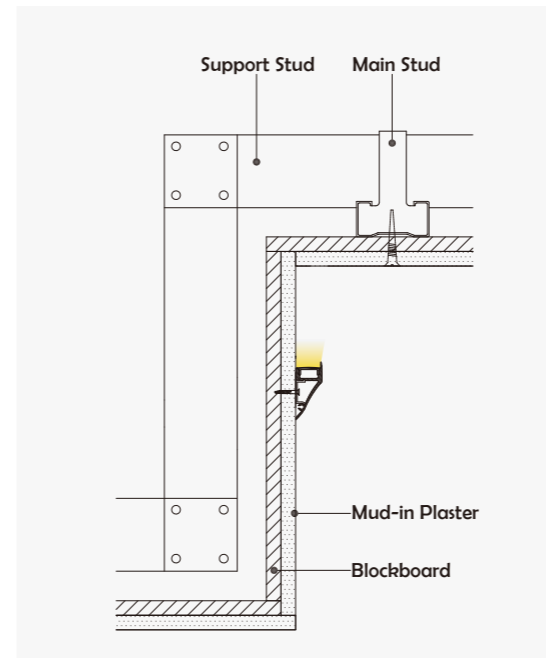

I Structure image