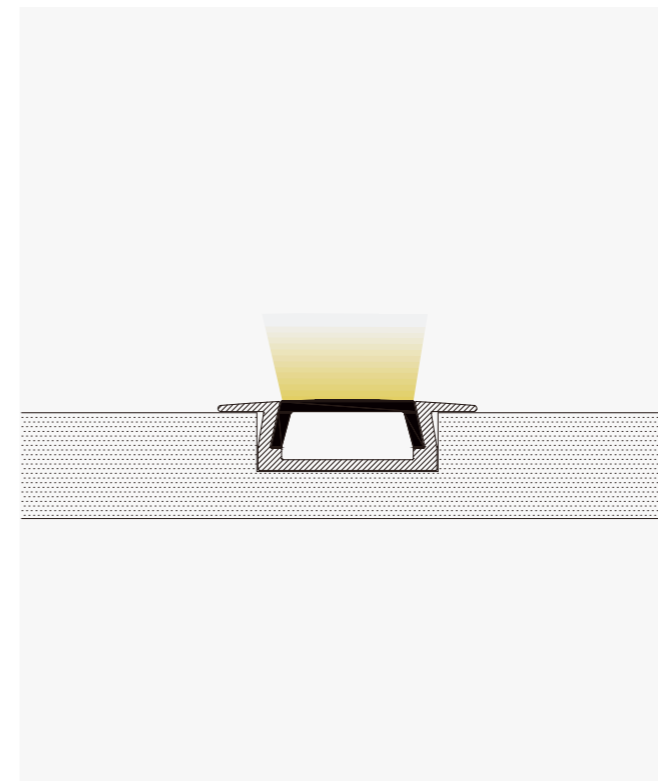

I Structure image