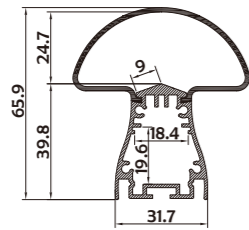

• Optional cover

I Structure image

I Effect image

HL-A036

Material	Al6063+PC
Surface	Anodized/Painting
Lighting source width	8mm
Length	4m/max
Application	For offices, conference rooms, supermarkets, home lighting, etc.