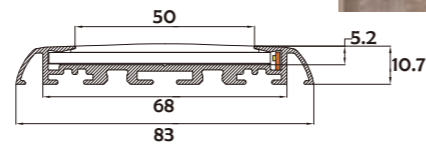

Material	Al6063+PC
Surface	Anodized/Painting
Lighting source width	5mm
Length	4m/max
Application	For a variety of high-end decorative lighting.

Aluminum Profile

• Optional cover