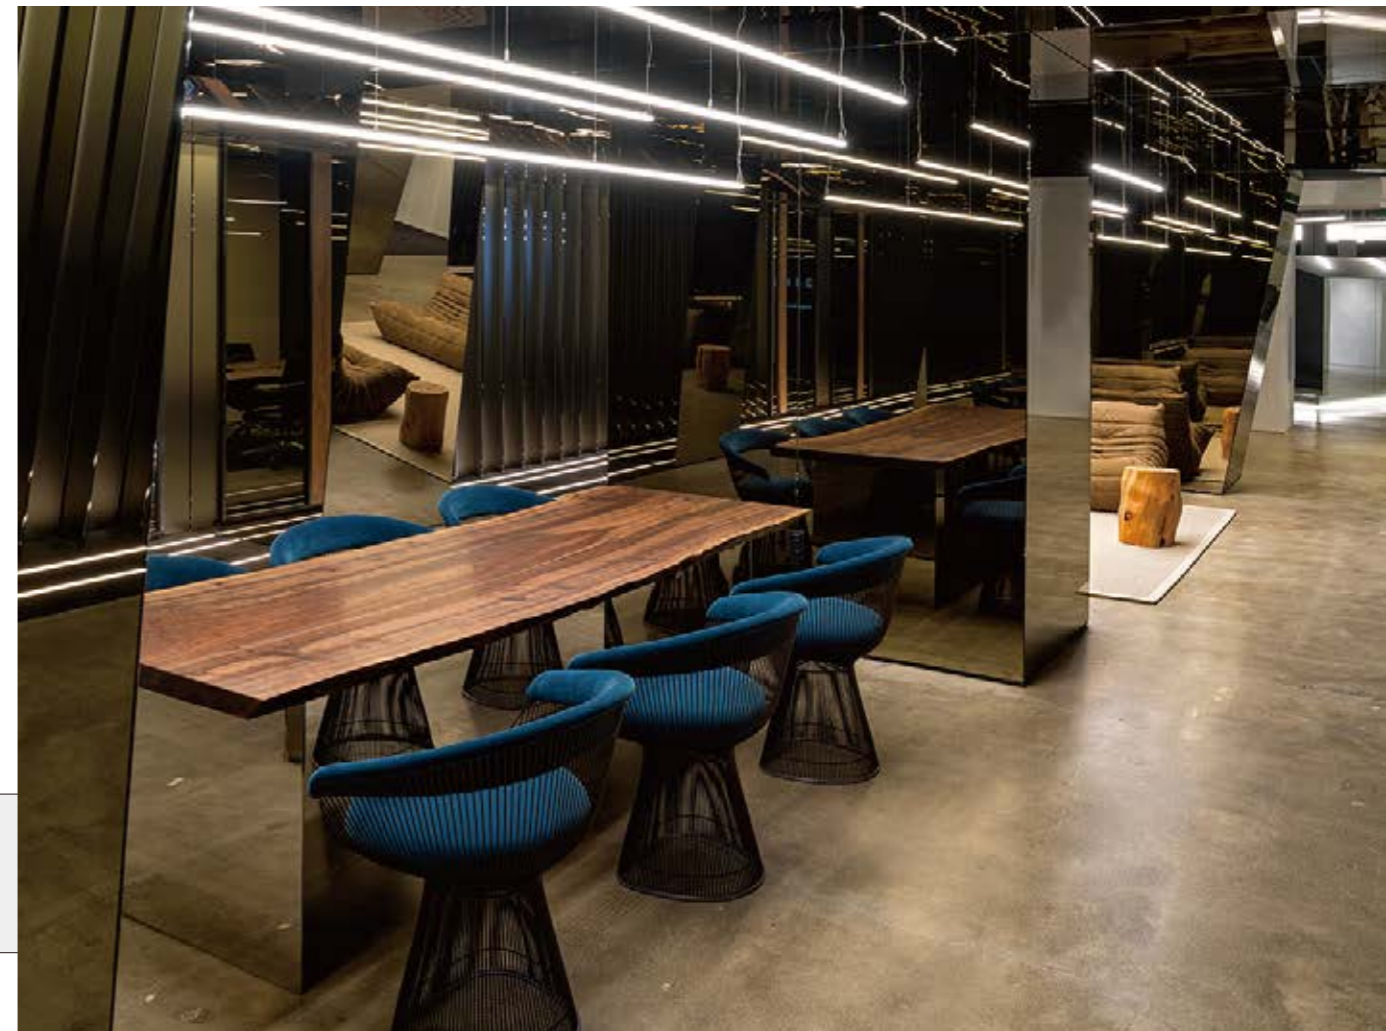

Aluminum Profile

End Cap

Clip

Suspended Rope

• Optional cover

Opal (PC)

I Structure image

I Effect image