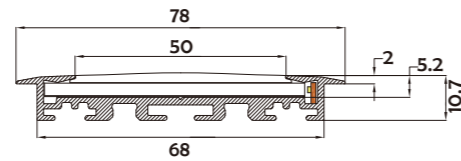

Material	AL6063+PC
Surface	Anodized/Painting
Lighting source width	5mm
Length	4m/max
Application	For a variety of high-end decorative lighting.