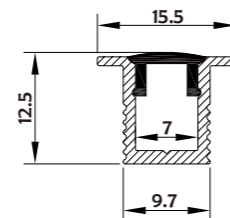

I Structure image

I Effect image

HL-A065

Material	AL6063+PC/PMMA
Surface	Anodized/Painting
Lighting source width	6mm
Length	4m/max
Application	Widely used in shopping centers, commercial buildings, office buildings, home lighting, etc.