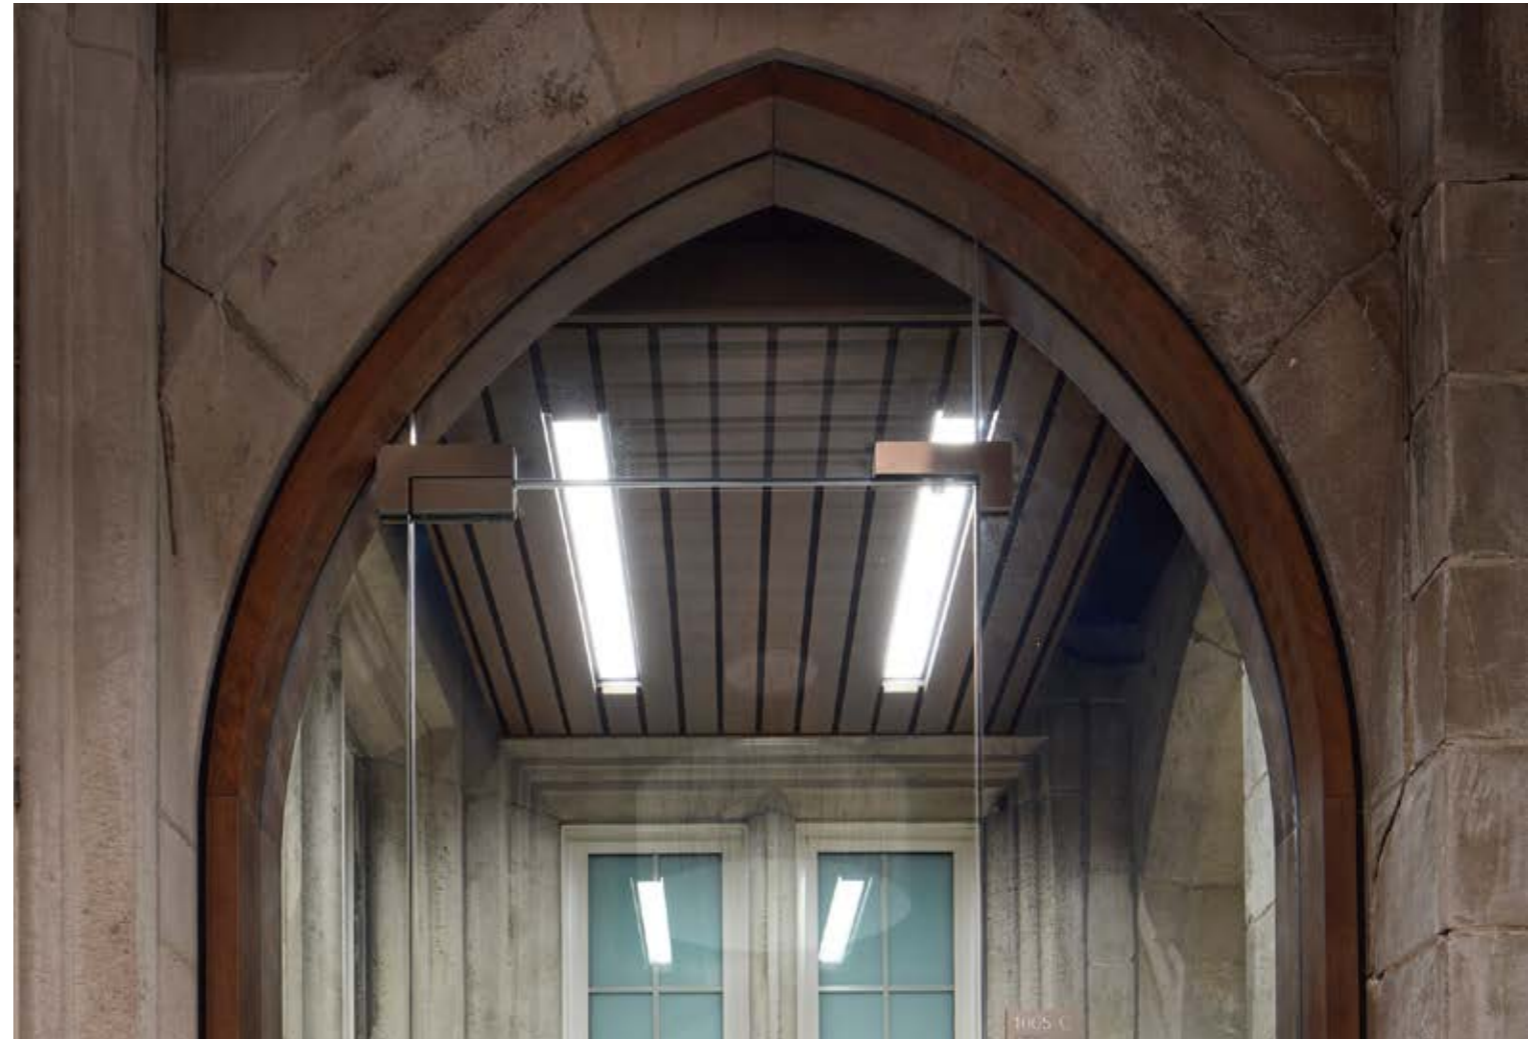

HL-A011

Material	Al6063+PC
Surface	Anodized/Painting
Lighting source width	5mm
Length	4m/max
Application	For a variety of high-end decorative lighting.

• Optional cover

I Structure image

I Effect image