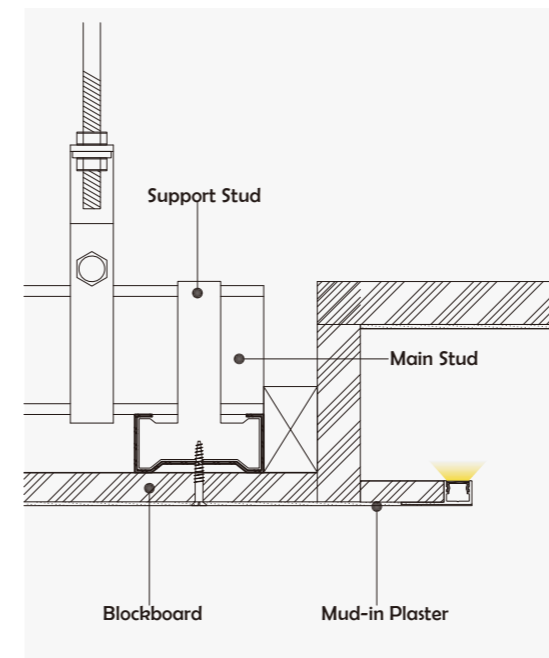

Aluminum Profile

End Cap

• Optional cover

Opal (PC)

I Structure image

I Effect image

HL-A063

Material	AL6063+PC/PMMA
Surface	Anodized/Painting
Lighting source width	7mm
Length	4m/max
Application	Widely used in shopping centers, commercial buildings, office buildings, home lighting, etc.