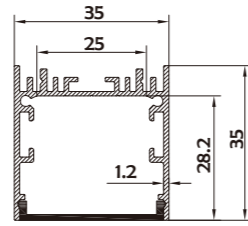

• Optional cover

I Structure image

I Effect image

HL-A034

Material	AL6063+PC/PMMA
Surface	Anodized/Painting
Lighting source width	24mm
Length	4m/max
Application	For offices, conference rooms, supermarkets, home lighting, etc.