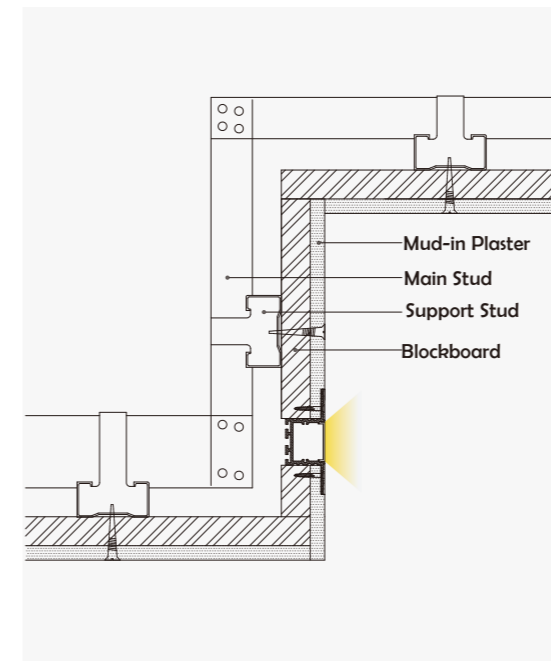

I Effect image

HL-A038

Material	AL6063+PC/PMMA
Surface	Anodized/Painting
Lighting source width	31mm
Length	4m/max
Application	Trimless recessed in drywall.

• Optional cover

I Structure image

I Effect image