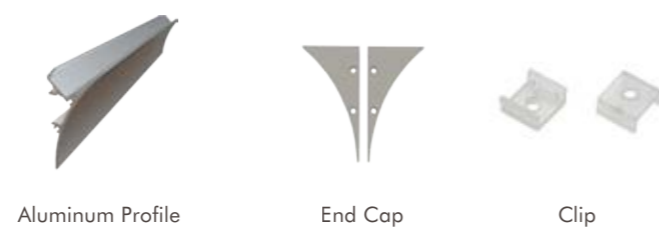

HL-BAPLO30L

Material	AL6063+PC
Surface	Anodized/Painting
Lighting source width	12mm
Length	4m/max
Application	For offices / conference rooms / supermarkets / home lighting application.

I Effect image

• Optional cover