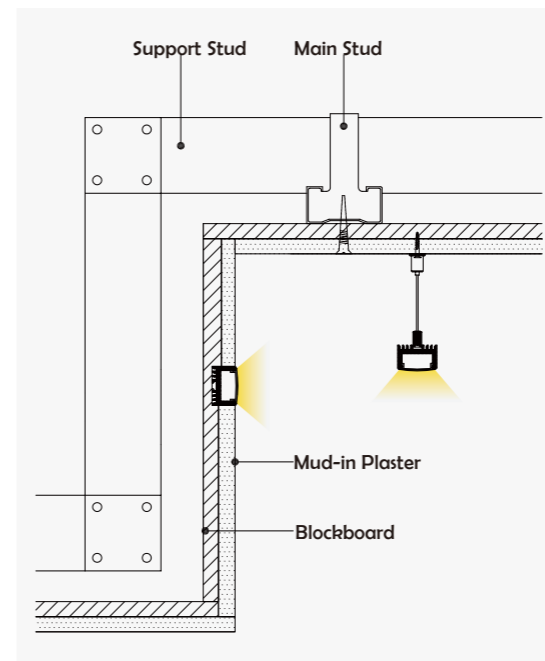

I Structure image