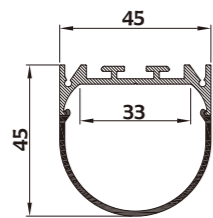

Aluminum Profile End Cap Clip

• Optional cover

I Structure image

I Effect image

HL-A066

Material	AL6063+PC
Surface	Anodized/Painting
Lighting source width	33mm
Length	4m/max
Application	For pendent and surface mounted.