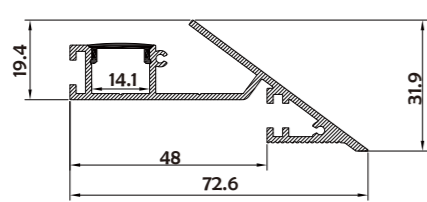

Aluminum Profile

End Cap

• Optional cover

I Structure image

I Effect image

HL-A060

Material	AL6063+PC/PMMA
Surface	Anodized/Painting
Lighting source width	12mm
Length	4m/max
Application	Widely used in ceilings, corners of display racks, etc.