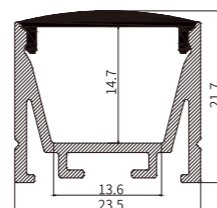

Material	AL6063+PC/PMMA
Surface	Anodized/Painting
Lighting source width	12mm
Length	4m/max
Application	For offices / conference rooms/ supermarkets / home lighting application.