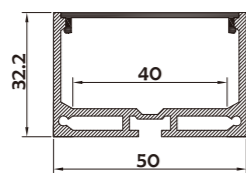

• Optional cover

I Structure image

I Effect image

HL-BAPLO51

Material	AL6063+PC
Surface	Anodized/Painting
Lighting source width	40mm
Length	4m/max
Application	For offices / conference rooms / supermarkets / home lighting application.