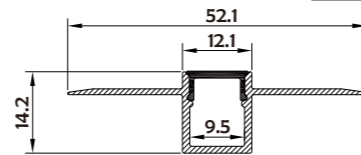

Material	AL6063+PC
Surface	Anodized/Painting
Lighting source width	9mm
Length	4m/max
Application	Widely used in shopping centers, commercial buildings, office buildings, home lighting, etc.

Aluminum Profile

• Optional cover