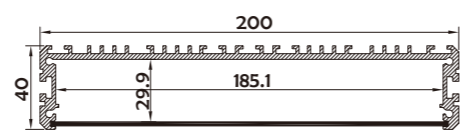

Material	AL6063+PC
Surface	Anodized/Painting
Lighting source width	185mm
Length	4m/max
Application	Widely used in shopping centers, commercial buildings, office buildings, home lighting, etc.