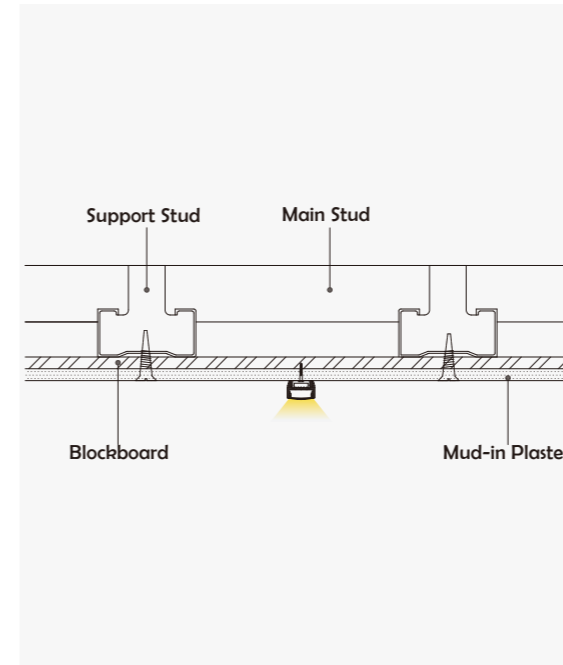

I Structure image