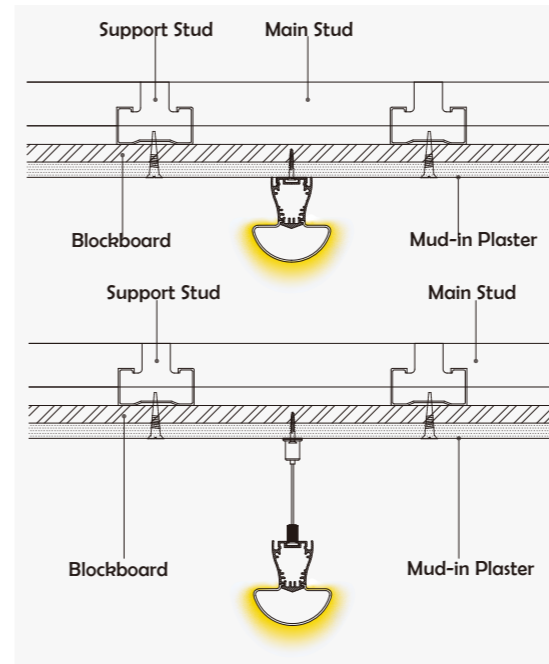

Aluminum Profile

End Cap

Clip

Suspended Rope

Connector

• Optional cover

Opal (PC)

I Structure image