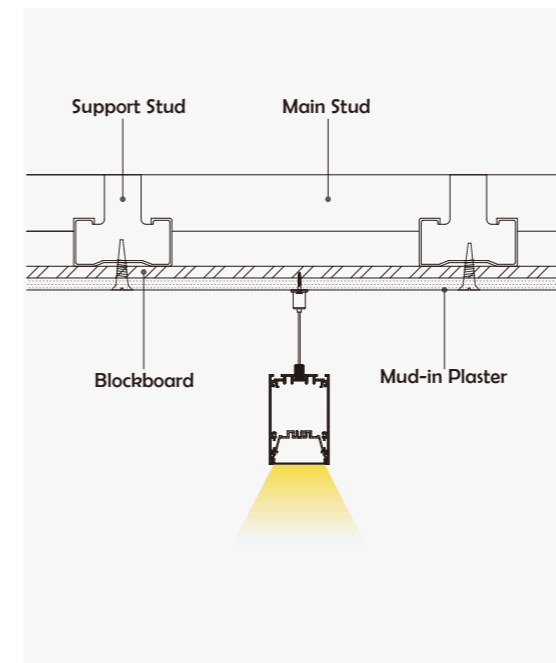

I Structure image