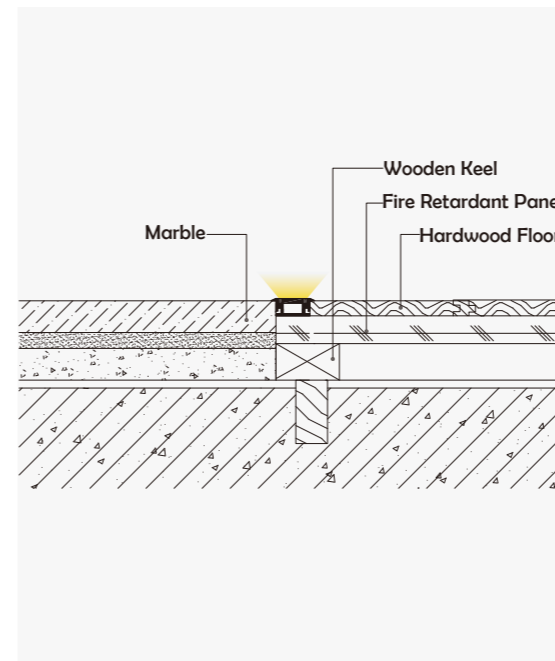

Aluminum Profile

End Cap

• Optional cover

Opal (PC)

I Structure image

I Effect image

HL-BAPL049

Material	AL6063+PC
Surface	Anodized/Painting
Lighting source width	12mm
Length	4m/max
Application	For stairs / park / supermarkets and other public place application.