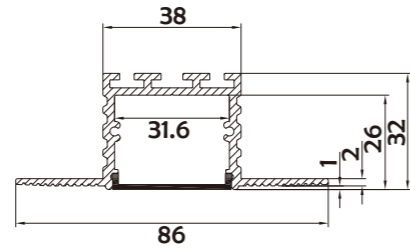

Material	AL6063+PC/PMMA
Surface	Anodized/Painting
Lighting source width	31mm
Length	4m/max
Application	Trimless recessed in drywall.