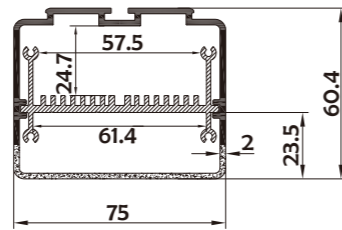

Aluminum Profile

End Cap

• Optional cover

Opal (PC)

I Structure image

I Effect image

HL-A081

Material	Al6063+PC
Surface	Anodized
Lighting source width	61mm
Length	4m/max
Application	Offices, conference rooms, shopping malls, dust-free workshop, hospitals, schools, etc.