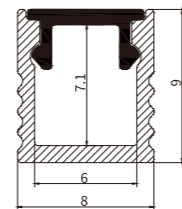

Material	AL6063+PC
Surface	Anodized/Painting
Lighting source width	6mm
Length	4m/max
Application	For offices/conference rooms / supermarkets/home lighting application.

Aluminum Profile