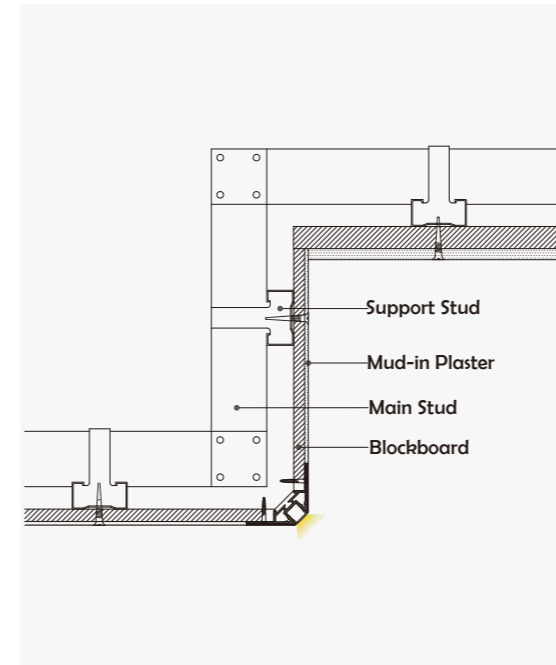

I Structure image