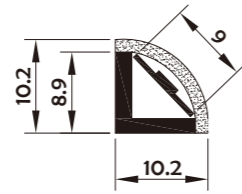

• Optional cover

Opal matte + light lens (PMMA)

I Structure image

I Effect image

HL-BAPLO67-F

Material	PMMA
Surface	Double color
Lighting source width	8mm
Length	4m/max
Application	For outdoors/building/pool / square decoration/park decoration application.