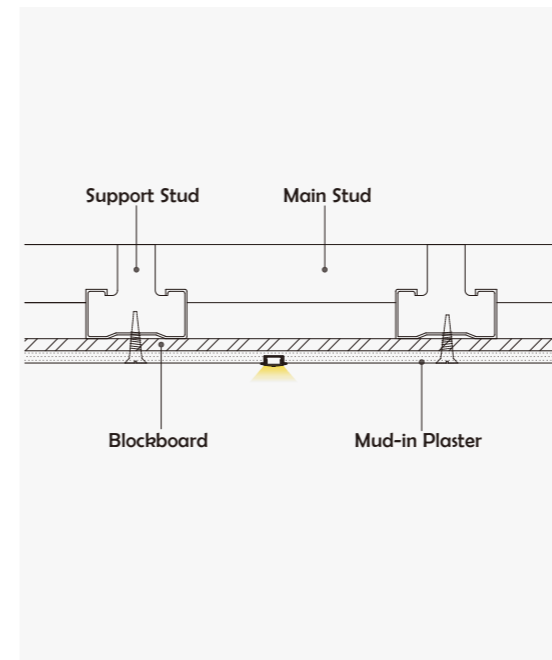

I Structure image