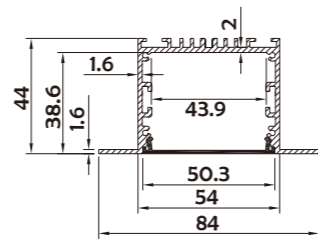

Material	AL6063+PC/Aluminum Cover
Surface	Anodized/Painting
Lighting source width	43mm
Length	4m/max
Application	Widely used in shopping centers, commercial buildings, office buildings, home lighting, etc.

Aluminum Profile