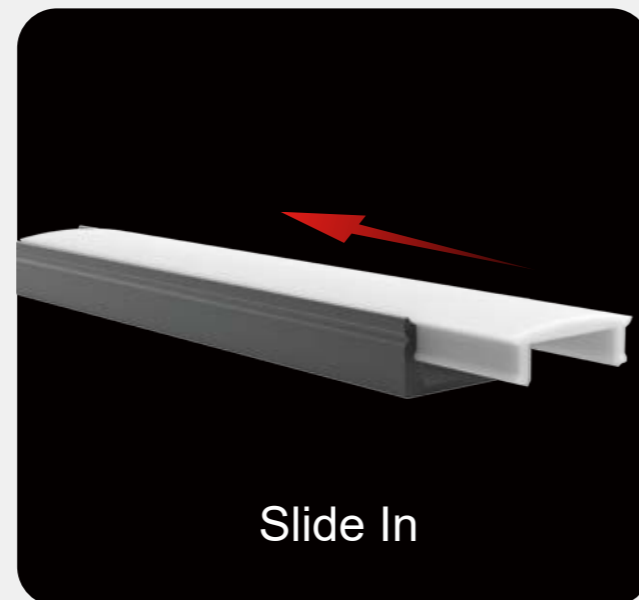

Installation Method of LED Aluminum Profiles

You can press hard or drag it in.