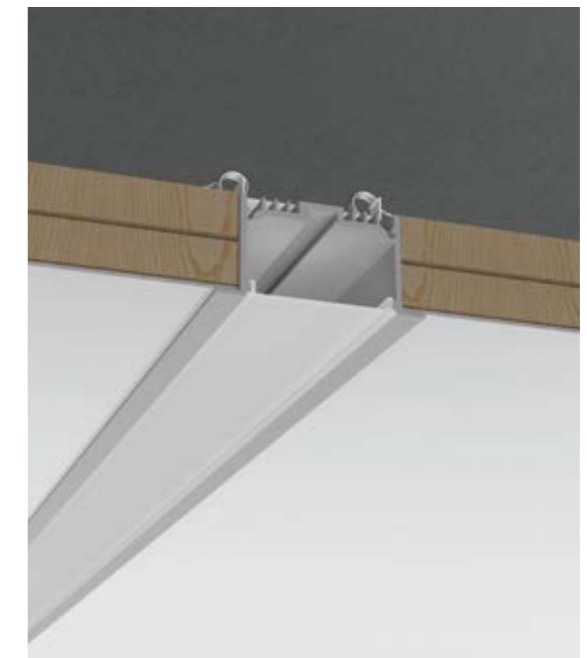

I Effect image