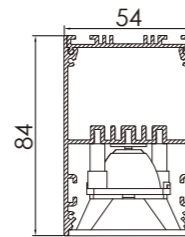

I Structure image

I Effect image

HL-A046

sliver

Material	AL6063+PC/Aluminum Cover
Surface	Anodized/Painting
Lighting source width	48mm
Length	4m/max
Application	Widely used in shopping centers, commercial buildings, office buildings, home lighting, etc.