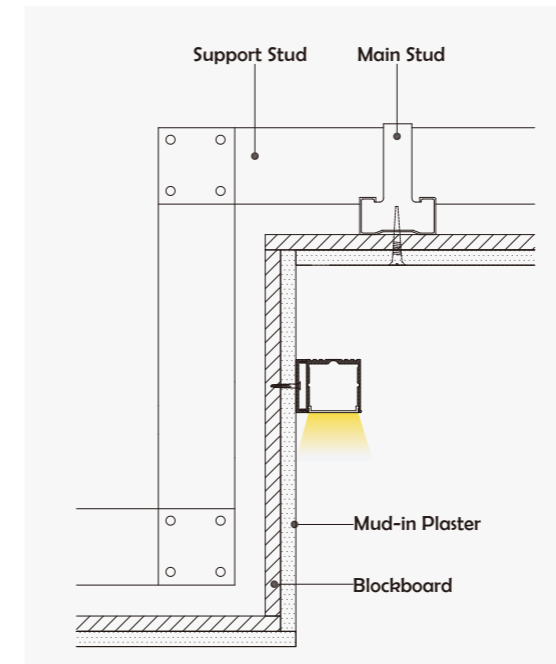

Clear Microprism (PMMA)

Semi-clear microprism (PMMA)

Opal matte microprism (PMMA)

I Structure image

I Effect image

HL-BAPLO20

Material	AL6063+PC/PMMA
Surface	Anodized/Painting
Lighting source width	32mm
Length	4m/max
Application	For offices / conference rooms / supermarkets / home lighting application.