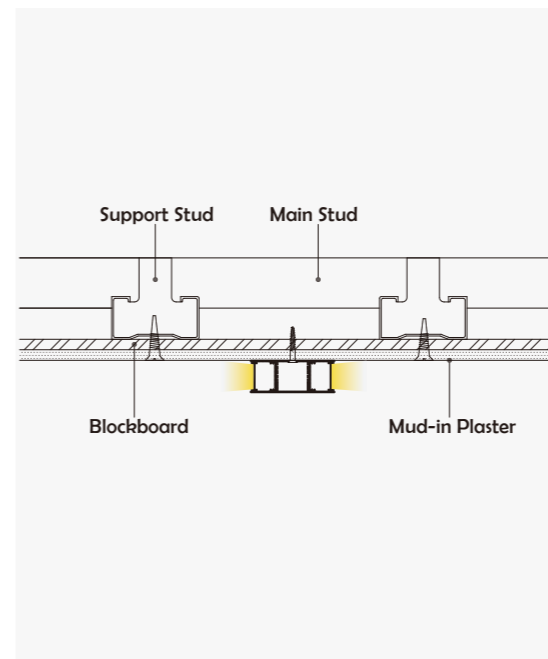

End Cap

• Optional cover

Opal (PC)

Clear (PC)

I Structure image

I Effect image

HL-BAPL063

Material	AL6063+PC/PMMA
Surface	Anodized/Painting
Lighting source width	33mm
Length	4m/max
Application	For offices/conference rooms / supermarkets/home lighting application.

Aluminum Profile

End Cap

Suspended Rope

Connector

• Optional cover

I Structure image

I Effect image

HL-BAPL064A/B/C