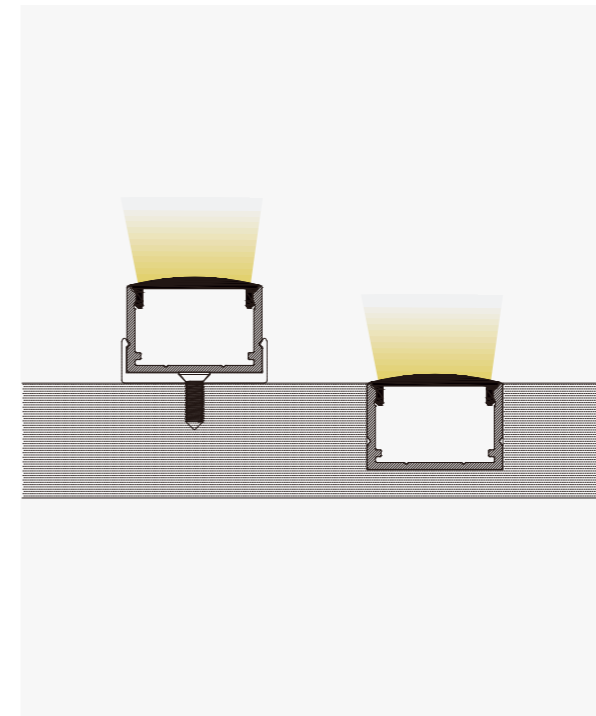

Semi-clear (PMMA/PC)

Black clear (PC)

I Structure image

I Effect image

HL-BAPLO14H1

I Structure image

I Effect image

Material	AL6063+PC/PMMA
Surface	Anodized/Painting
Lighting source width	20mm
Length	4m/max
Application	For offices / conference rooms/ supermarkets / home lighting application.