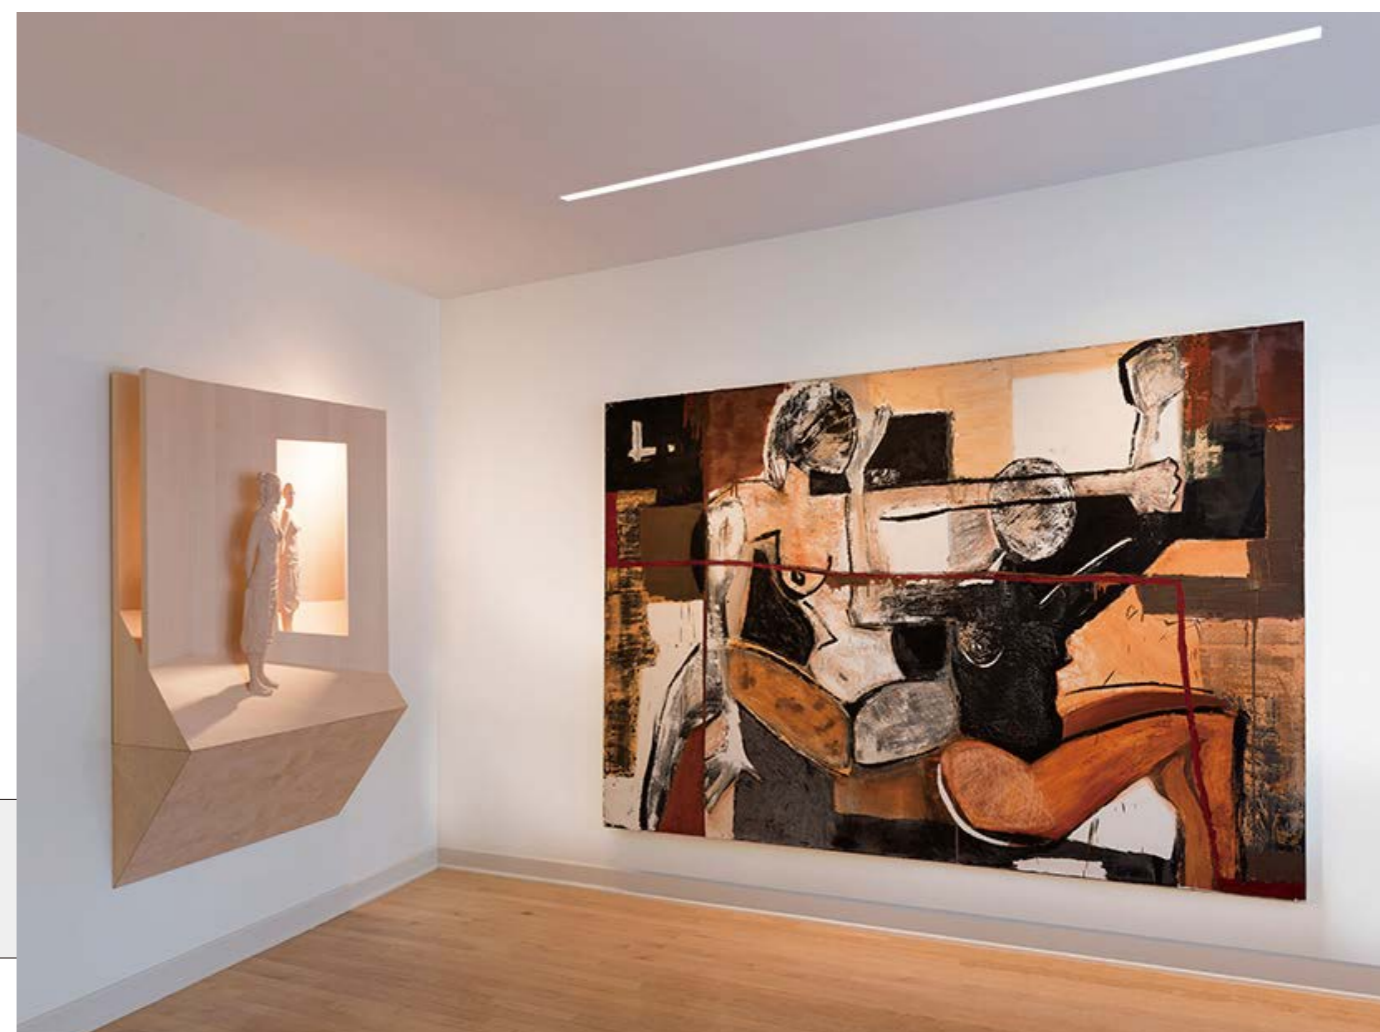

End Cap

Connector

• Optional cover

Opal (PC)

I Structure image

I Effect image

HL-A049

Material	AL6063+PC
Surface	Anodized/Painting
Lighting source width	65mm
Length	4m/max
Application	Widely used in shopping centers, commercial buildings, office buildings, home lighting, etc.