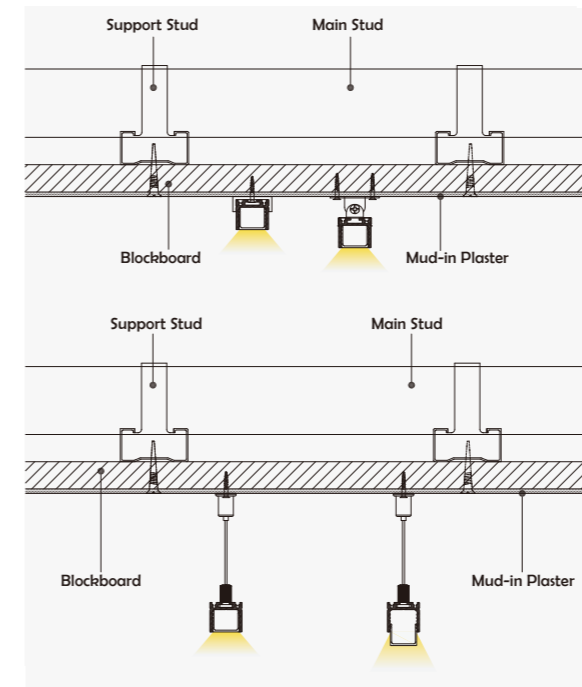

• Optional cover

I Structure image