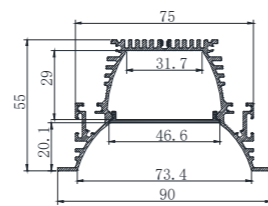

• Optional cover

I Structure image

I Effect image

HL-A022

Material	AL6063+PC
Surface	Anodized/Painting
Lighting source width	31mm
Length	4m/max
Application	For offices, conference rooms, supermarkets, home lighting, etc.