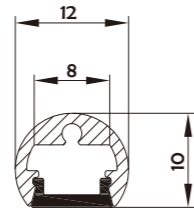

HL-A091

Material	AL6063+PC
Surface	Anodized/Painting
Lighting source width	8mm
Length	4m/max
Application	For office, conference rooms, supermarkets, home lighting application.