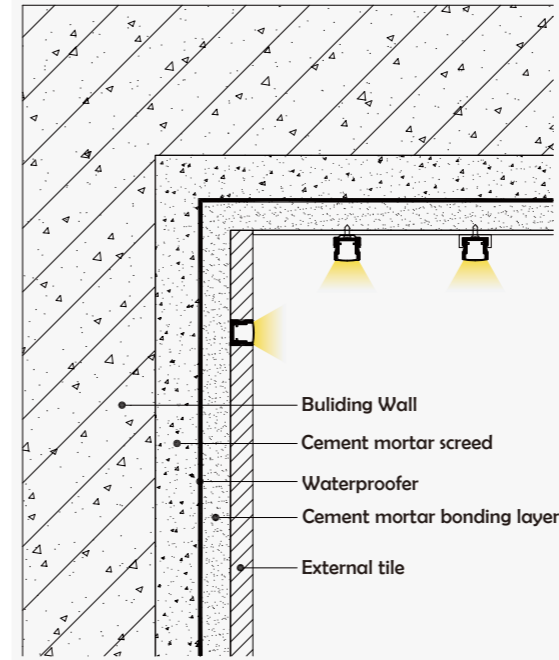

I Structure image