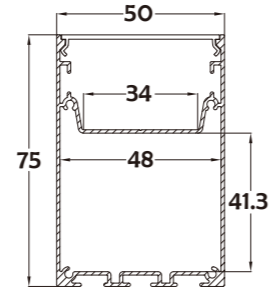

Material	AL6063-T5+PC
Surface	Anodized/Painting
Lighting source width	34mm
Length	4m/max
Application	Widely used in shopping centers, commercial buildings, office buildings, home lighting, etc.