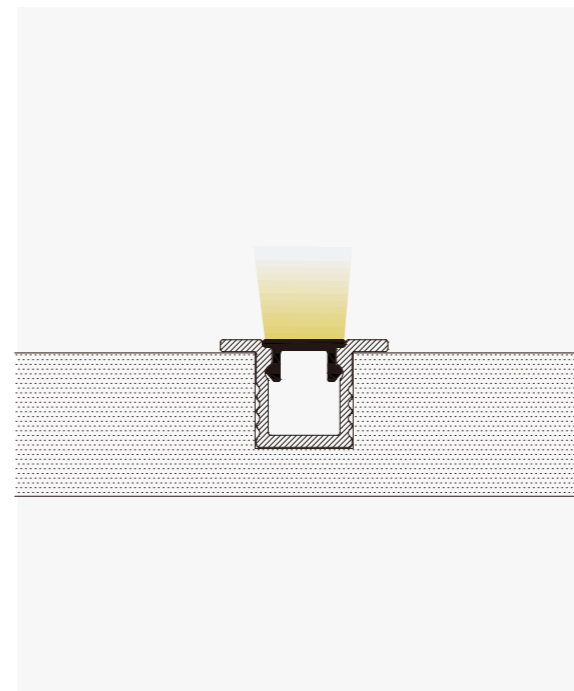

• Optional cover

Aluminum Profile

End Cap

Clip

Opal (PC)

Black Opal (PC)

I Structure image

I Effect image