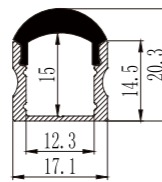

Material	AL6063+PMMA
Surface	Anodized/Painting
Lighting source width	12mm
Length	4m/max

Application For wardrobe / bookcase / bar scouter and other cabinet application.

Aluminum Profile

End Cap

Suspended Rope