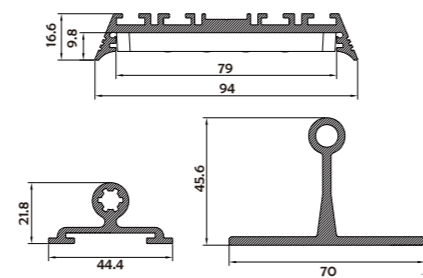

I Structure image

I Effect image

HL-A042/A043

Material	AL6063+PC
Surface	Anodized/Painting
Lighting source width	A042 8mm / A043 12mm.
Length	4m/max
Application	The extrusion with LED light source is mostly used as interior lighting, curved lighting.