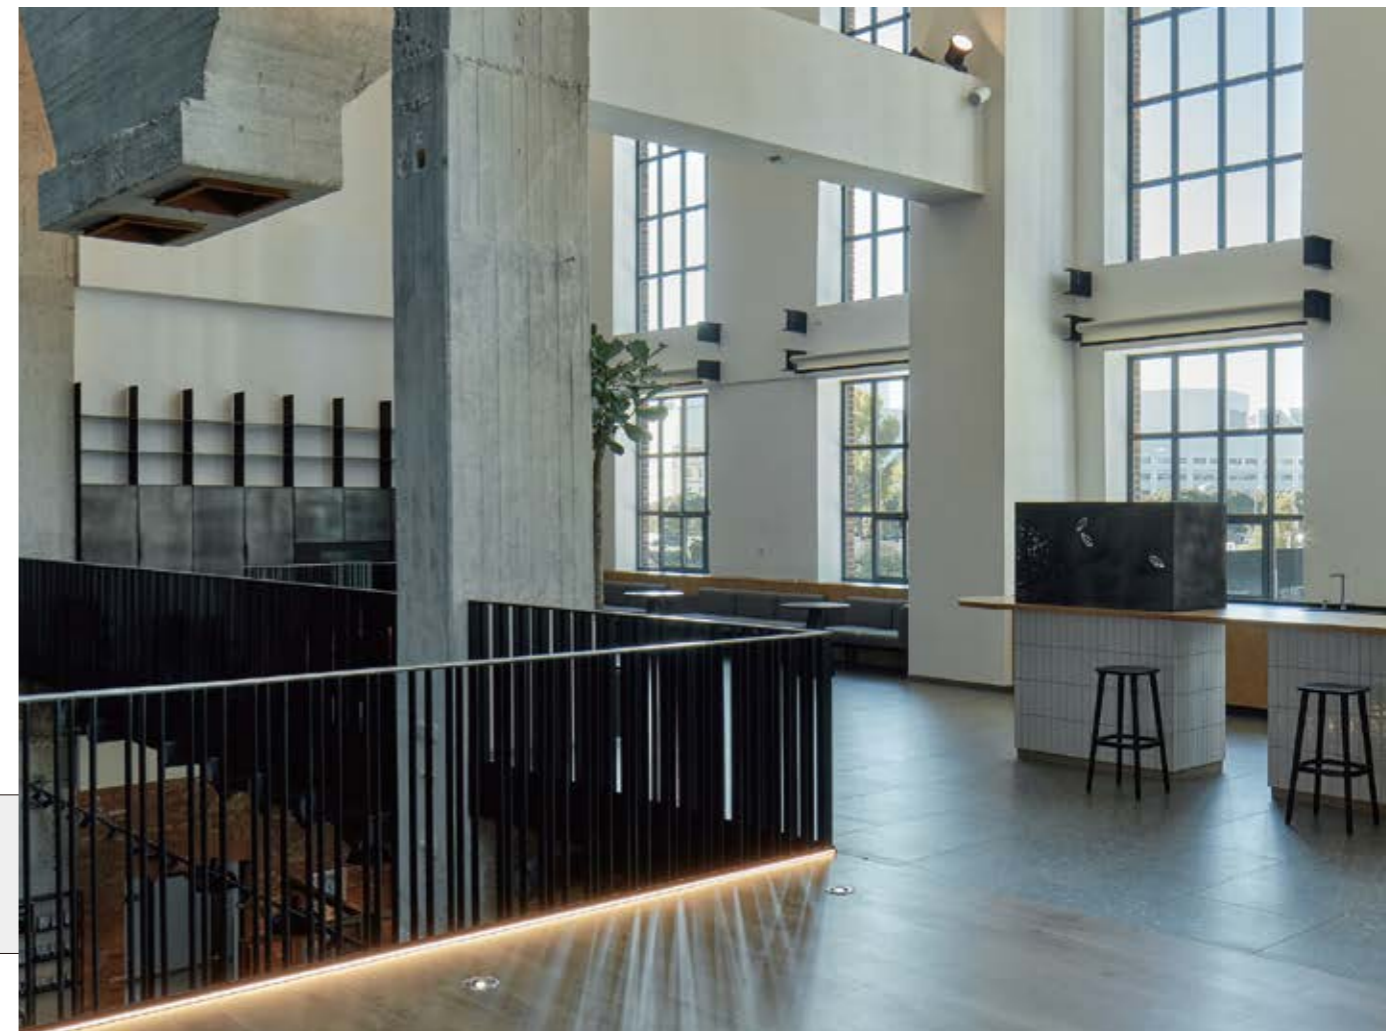

I Effect image