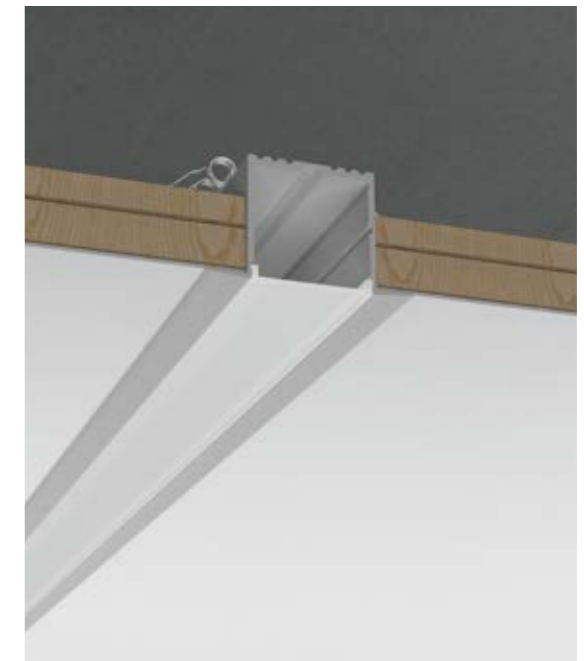

I Effect image