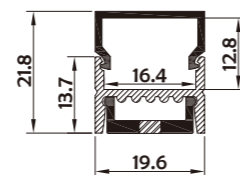

End Cap

Clip

• Optional cover

Clear (PMMA)

I Structure image

I Effect image

HL-BAPL035

Material	AL6063+PC/PMMA
Surface	Anodized/Painting
Lighting source width	16mm
Length	4m/max
Application	For offices / conference rooms / supermarkets / home lighting application.