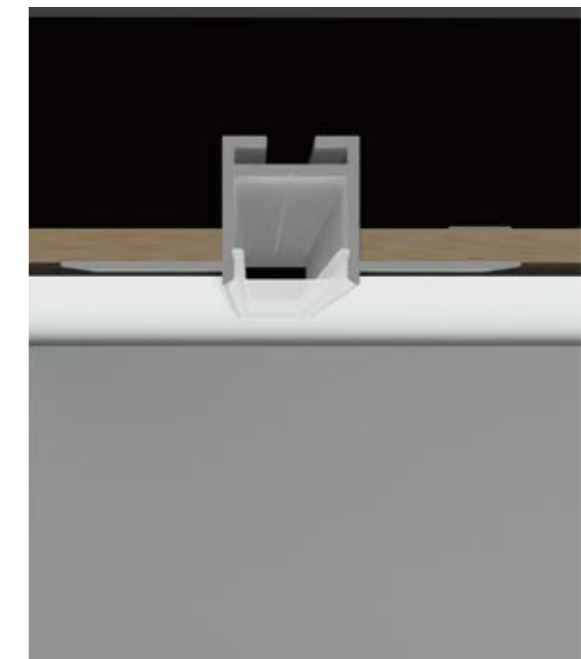

Aluminum Profile

End Cap

• Optional cover

I Structure image

I Effect image

HL-A056

Material	AL6063+PC/PMMA
Surface	Anodized/Painting
Lighting source width	25mm
Length	4m/max
Application	Widely used in shopping centers, commercial buildings, office buildings, home lighting, etc.