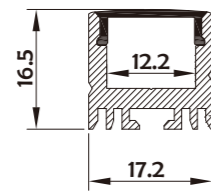

Aluminum Profile End Cap Suspended Rope

• Optional cover

I Structure image

I Effect image

HL-BAPLO27

Material	AL6063+PC/PMMA
Surface	Anodized/Painting
Lighting source width	12mm
Length	4m/max
Application	For offices / conference rooms / supermarkets / home lighting application.