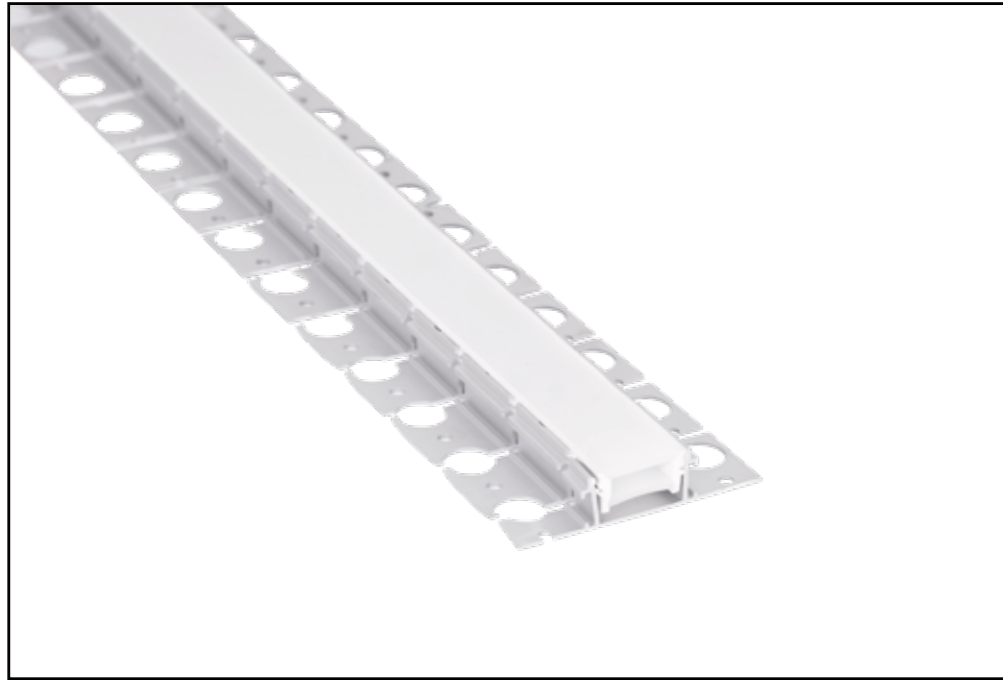

Material	AL6063-T5+Silicone
Surface	Anodized
Lighting source width	20mm
Length	4m/max
Application	For office, conference rooms, home lighting application.

Aluminum Profile

Silicone Cover

I Installation:

HL-2814B