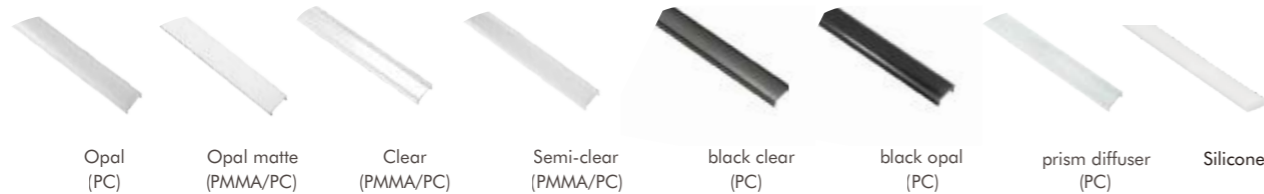

• Optional cover