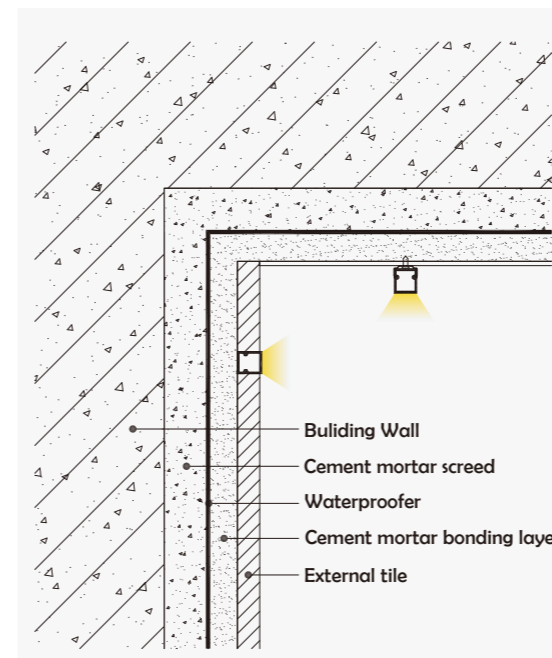

I Structure image