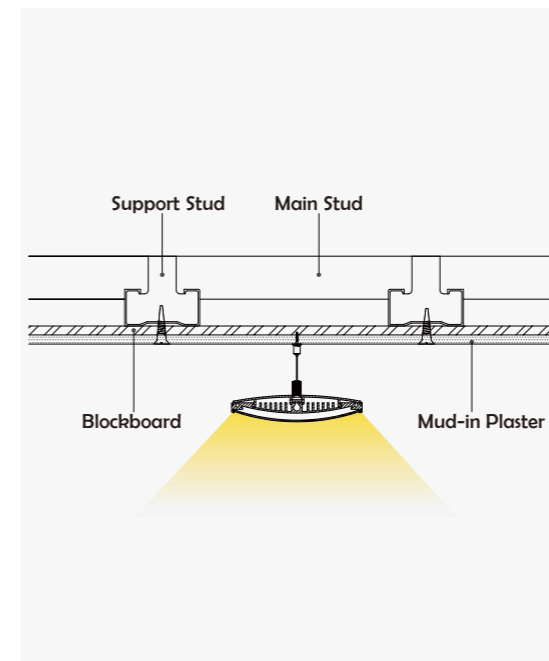

Aluminum Profile

End Cap

Suspended Rope

• Optional cover

Opal (PC)

Clear (PC)

Semi-clear (PC)

I Structure image