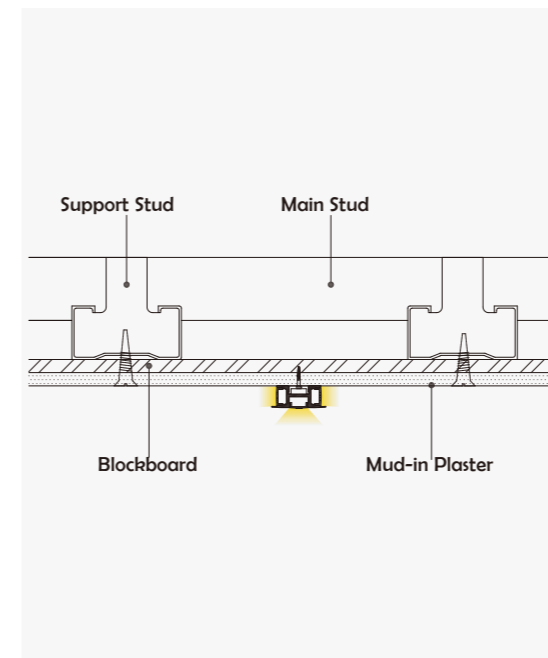

I Structure image