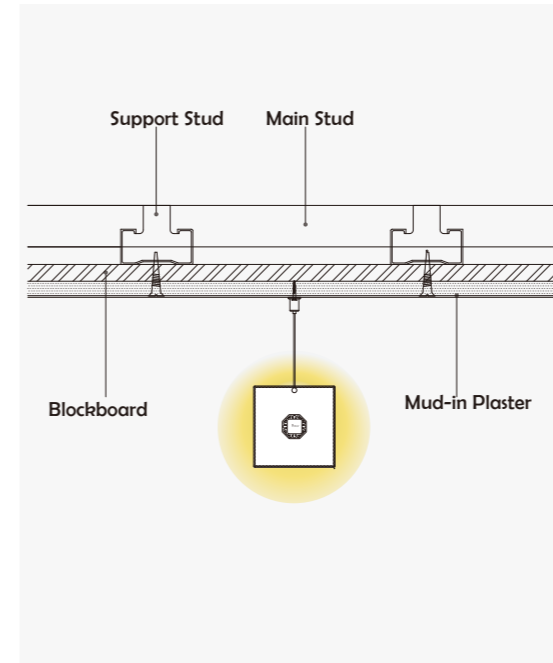

Aluminum Profile

End Cap

Suspended Rope

Connector

• Optional cover

Opal (PC)

I Structure image

I Effect image