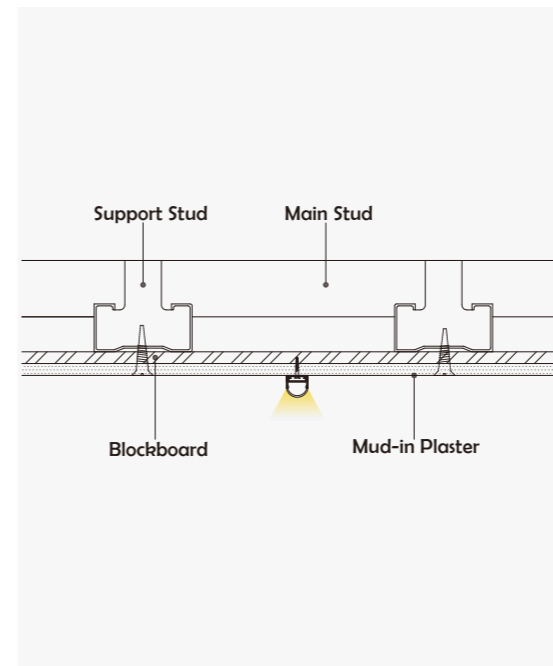

I Structure image