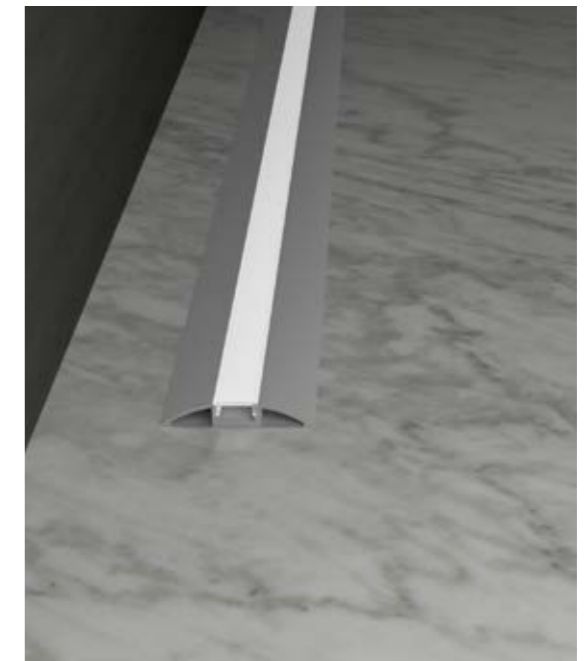

black clear (PC)

black opal (PC)

prism diffuser (PC)

Silicone

I Structure image

I Effect image

HL-BAPLO22

Material	AL6063+PC/PMMA
Surface	Anodized/Painting
Lighting source width	12mm
Length	4m/max
Application	For stairs / park / supermarkets and other public place application.