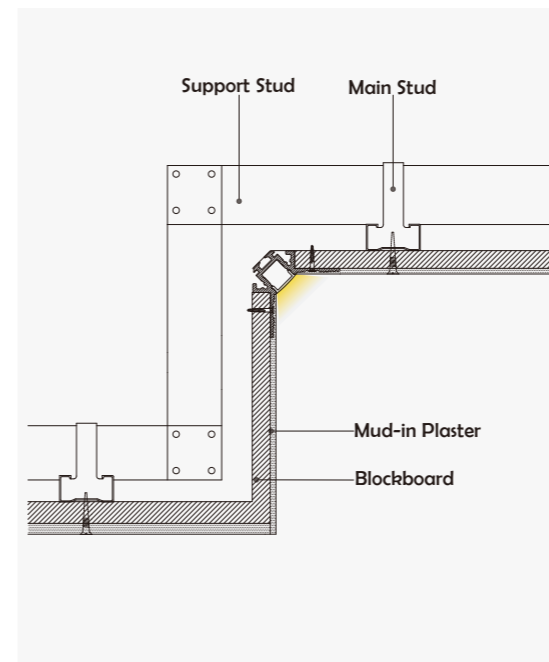

HL-A039

Material	AL6063+PC/PMMA
Surface	Anodized/Painting
Lighting source width	12mm
Length	4m/max
Application	Recessed in exposed wall corner indoor lighting.

Aluminum Profile

End Cap

• Optional cover

I Structure image