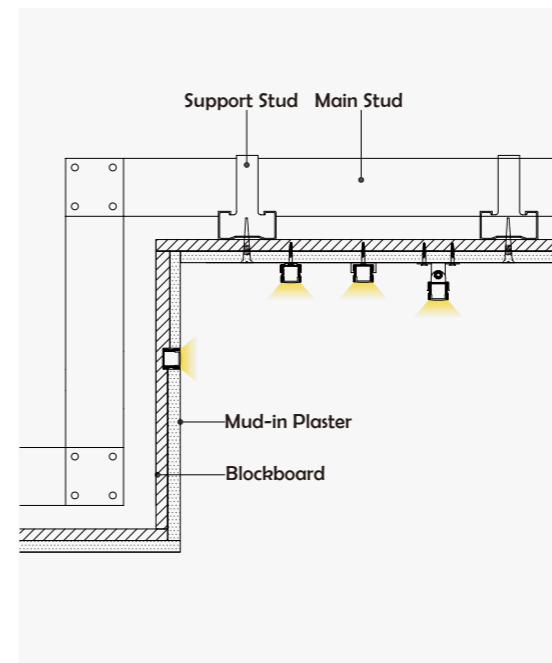

black opal (PC)

prism diffuser (PC)

Silicone

I Structure image

I Effect image

HL-BAPL004

Material	AL6063+PC/PMMA
Surface	Anodized/Painting
Lighting source width	12mm
Length	4m/max
Application	For wardrobe / bookcase / bars counter and other cabinet application.