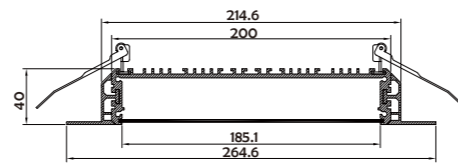

• Optional cover

I Structure image

I Effect image

HL-A085-1

Material	AL6063+PC
Surface	Anodized/Painting
Lighting source width	18.5mm
Length	4m/max
Application	Widely used in shopping centers, commercial buildings, office buildings, home lighting, etc.