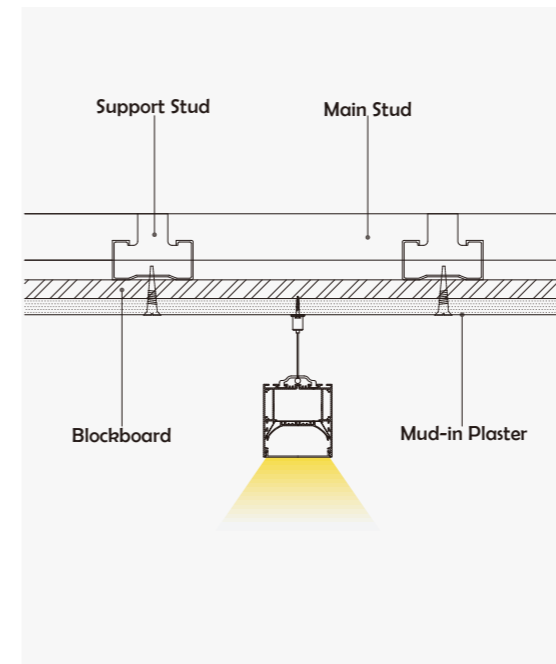

• Optional cover

I Structure image