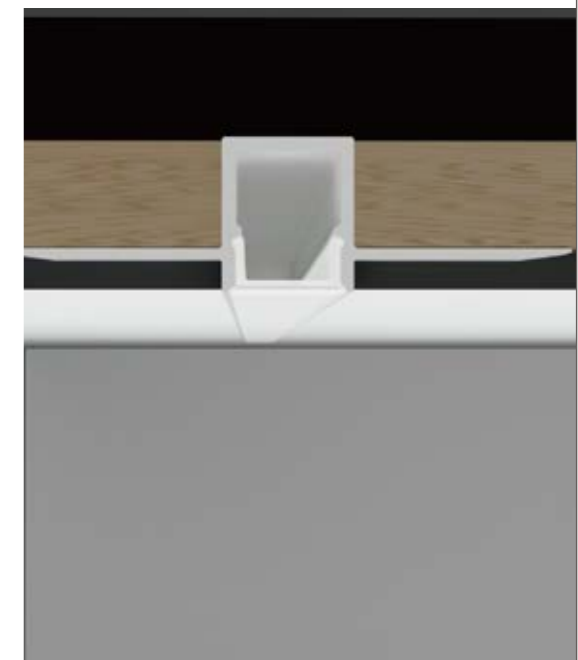

I Effect image