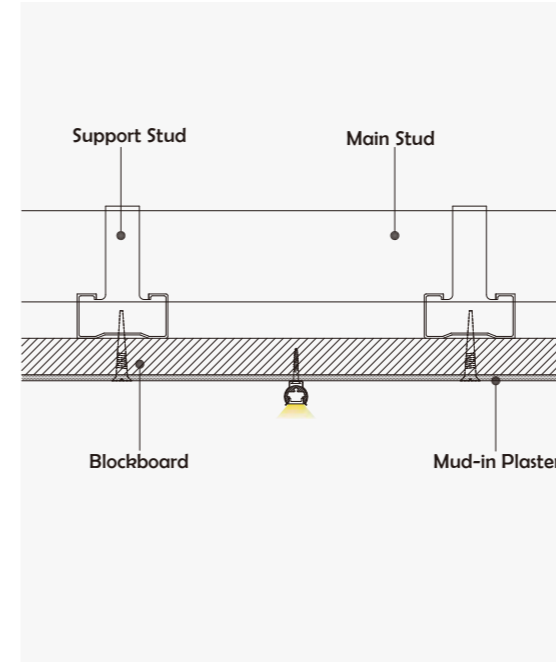

I Structure image