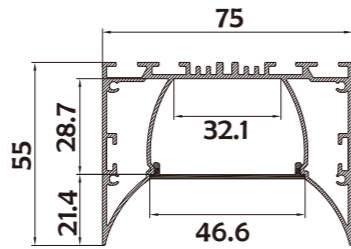

Opal (PC)

Clear (PC)

Semi-clear (PC)

I Structure image

I Effect image

HL-A021

Material	AL6063+PC
Surface	Anodized/Painting
Lighting source width	32mm
Length	4m/max
Application	For offices, conference rooms, supermarkets, home lighting, etc.