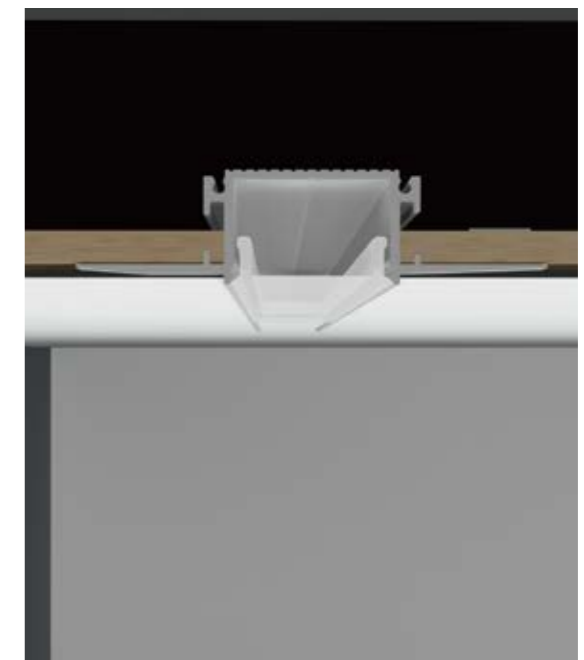

Aluminum Profile

End Cap

• Optional cover

Opal (PC)

I Structure image

I Effect image

HL-A057

Material	AL6063+PC
Surface	Anodized/Painting
Lighting source width	32mm
Length	4m/max
Application	Widely used in shopping centers, commercial buildings, office buildings, home lighting, etc.