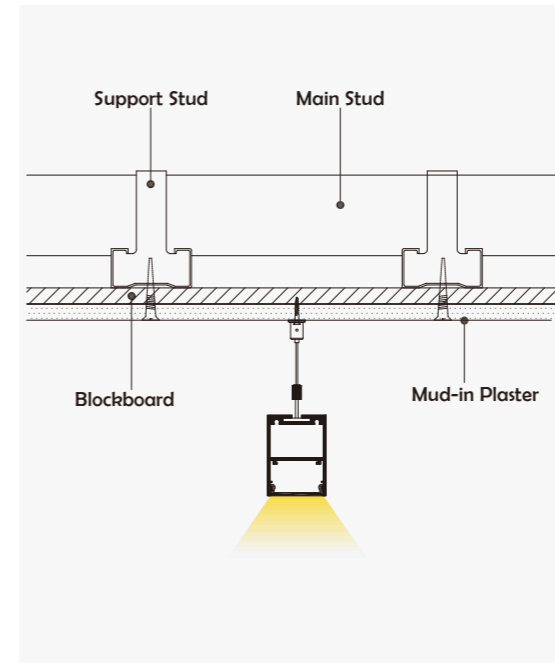

I Structure image