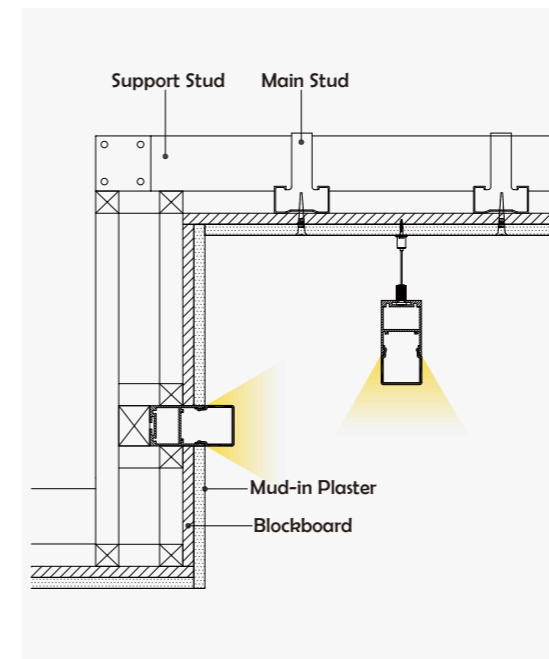

I Structure image