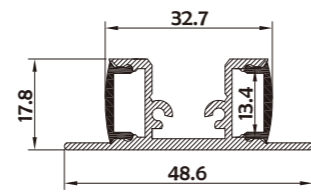

Material	AL6063+PC/PMMA
Surface	Anodized/Painting
Lighting source width	13mm
Length	4m/max
Application	For hotel / living room / corridor / KTV decoration application.