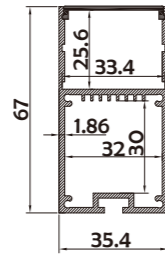

End Cap

• Optional cover

Opal (PC)

Clear (PC)

I Structure image

I Effect image

HL-BAPL063

Material	AL6063+PC/PMMA
Surface	Anodized/Painting
Lighting source width	33mm
Length	4m/max
Application	For offices/conference rooms / supermarkets/home lighting application.