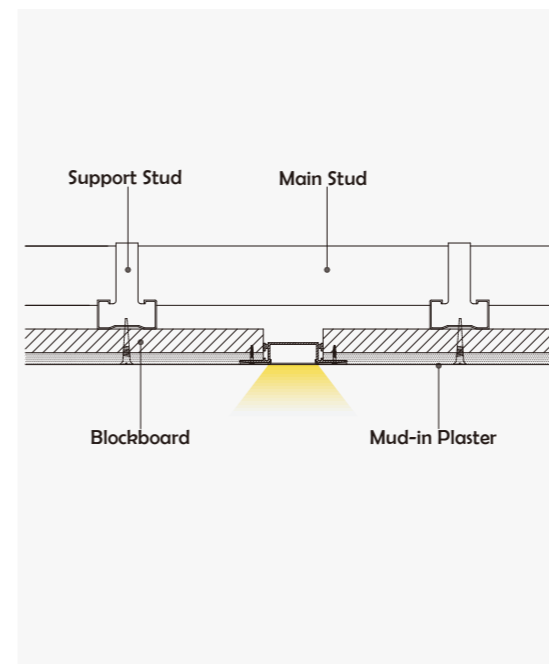

Aluminum Profile

End Cap

• Optional cover

Opal (PC)

I Structure image

I Effect image

HL-A058

Material	AL6063+PC/Aluminum Cover
Surface	Anodized/Painting
Lighting source width	54mm
Length	4m/max
Application	Widely used in shopping centers, commercial buildings, office buildings, home lighting, etc.