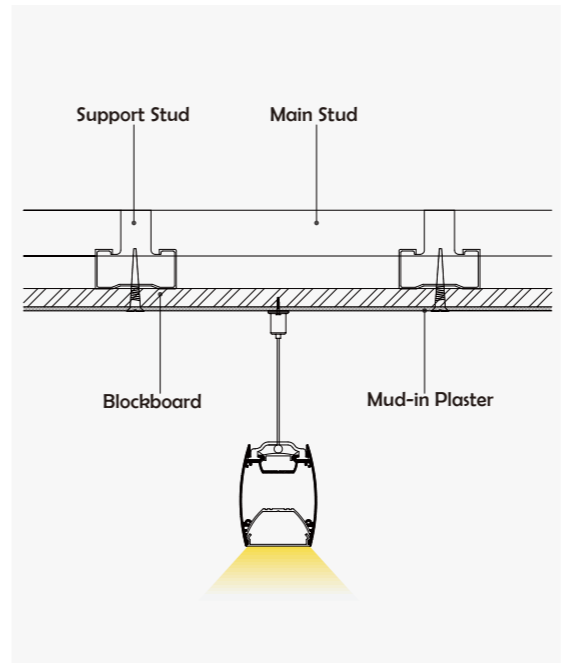

I Structure image