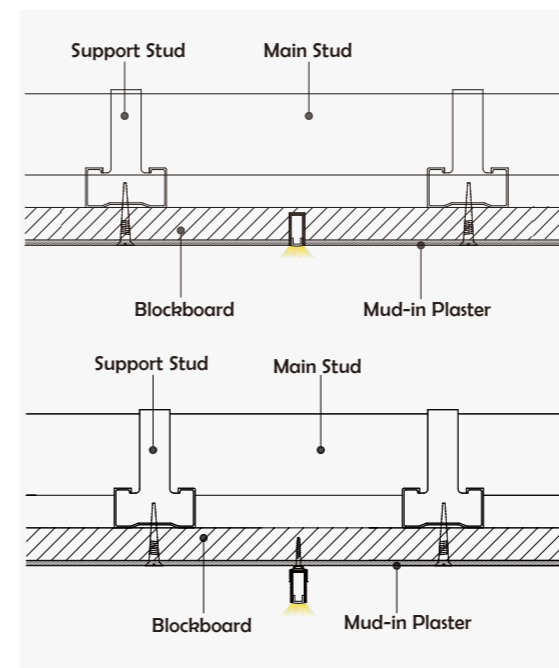

I Structure image