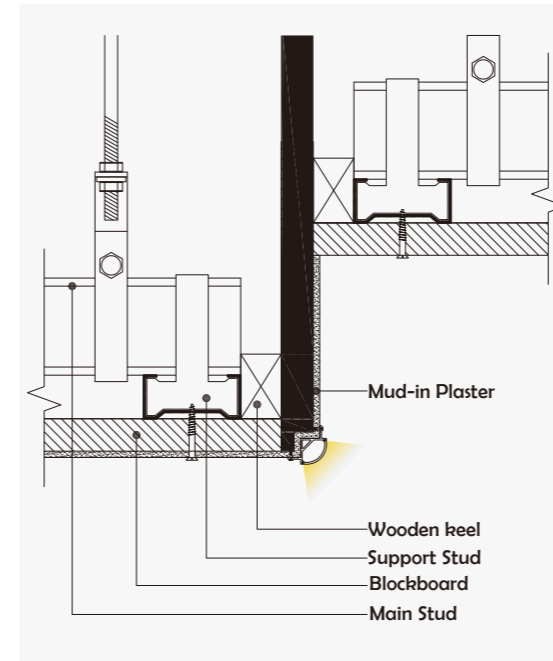

I Structure image