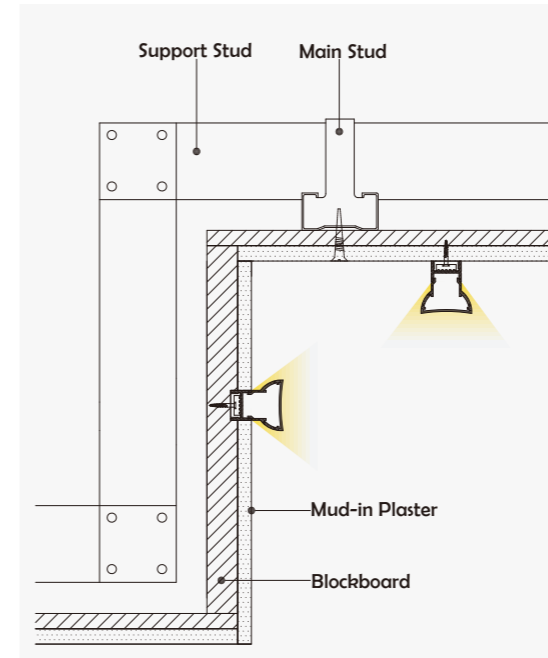

I Structure image