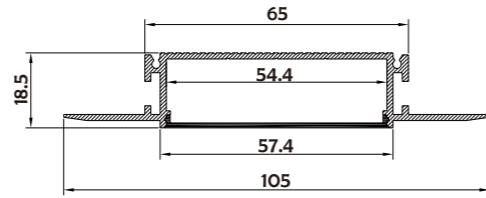

Aluminum Profile

End Cap

• Optional cover

Opal (PC)

I Structure image

I Effect image

HL-A058

Material	AL6063+PC/Aluminum Cover
Surface	Anodized/Painting
Lighting source width	54mm
Length	4m/max
Application	Widely used in shopping centers, commercial buildings, office buildings, home lighting, etc.