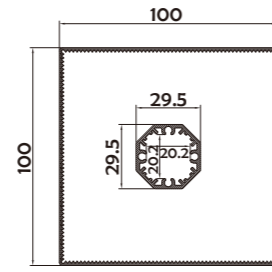

Light guide plate (PMMA)

I Structure image

I Effect image

HL-A012

Material	AL6063+PC
Surface	Anodized/Painting
Lighting source width	10mmx4
Length	4m/max
Application	For offices, conference rooms, supermarkets, home lighting, etc.