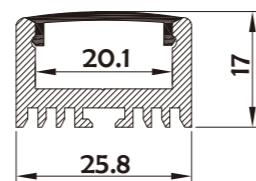

Black clear (PC)

I Structure image

I Effect image

HL-BAPL026

Material	AL6063+PC/PMMA
Surface	Anodized/Painting
Lighting source width	20mm
Length	4m/max
Application	For offices / conference rooms / supermarkets / home lighting application.