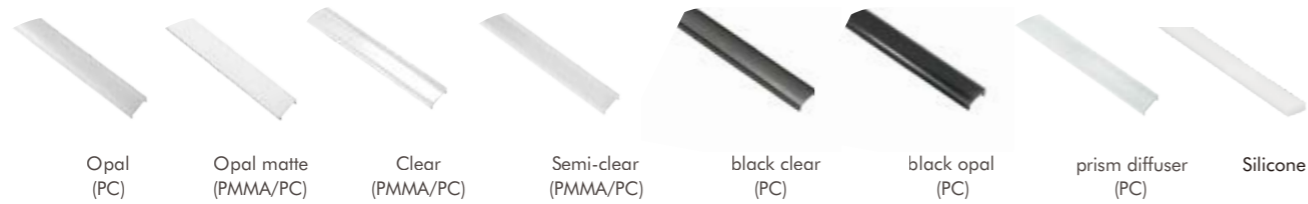

• Optional cover

Opal (PC)   Opal matte (PMMA/PC)   Clear (PMMA/PC)   Semi-clear (PMMA/PC)   black clear (PC)   black opal (PC)   prism diffuser (PC)   Silicone