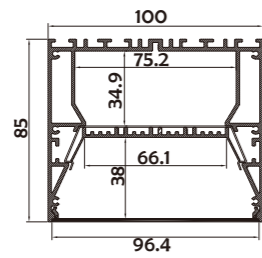

• Optional cover

Opal (PC)

I Structure image

I Effect image

HL-A030

Material	AL6063+PC
Surface	Anodized/Painting
Lighting source width	66mm
Length	4m/max
Application	For offices, conference rooms, supermarkets, home lighting, etc.