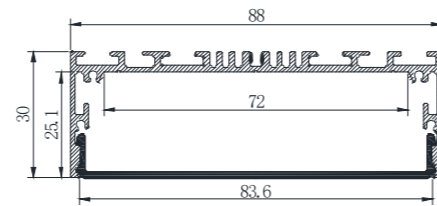

I Effect image

• Optional cover

HL-A028

Material	AL6063+PC
Surface	Anodized/Painting
Lighting source width	72mm
Length	4m/max
Application	For offices, conference rooms, supermarkets, home lighting, etc.

Aluminum Profile