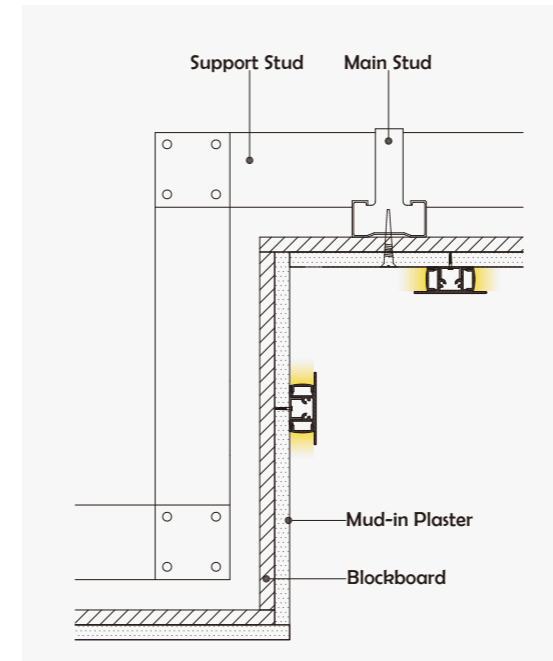

I Structure image