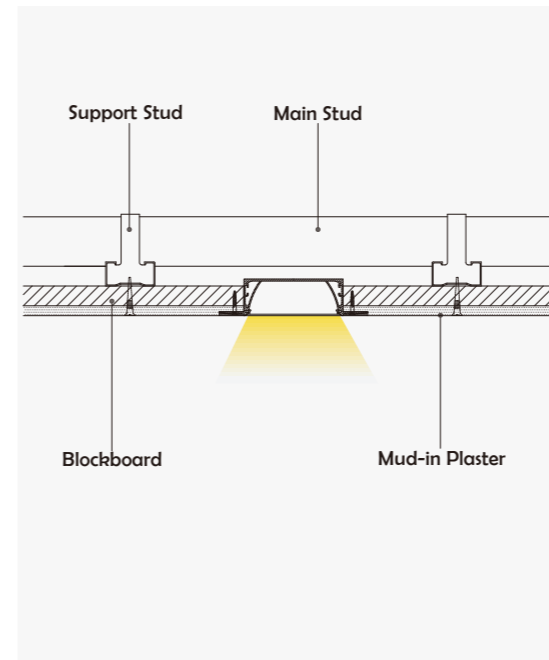

• Optional cover

I Structure image