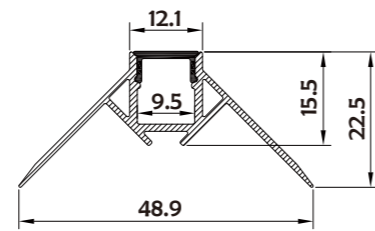

Material	AL6063+PC
Surface	Anodized/Painting
Lighting source width	9mm
Length	4m/max
Application	Widely used in the application of 90 degrees inside the corner, corner lighting and so on.