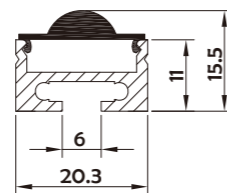

Material	AL6063+PMMA
Surface	Anodized/Painting
Lighting source width	17mm
Length	4m/max
Application	For offices/conference rooms / supermarkets/home lighting application.