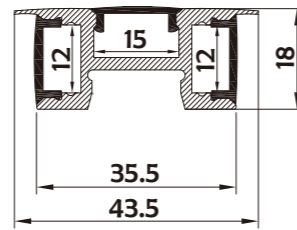

• Optional cover

Opal matte
(PMMA)

Clear
(PMMA)

Semi-clear
(PMMA)

I Structure image

I Effect image

HL-BAPLO29

Material	AL6063+PC/PMMA
Surface	Anodized/Painting
Lighting source width	12mm
Length	4m/max
Application	For hotel / living room / corridor / KTV decoration application.