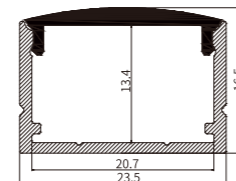

Semi-clear (PMMA/PC)

Black clear (PC)

I Structure image

I Effect image

HL-BAPLO14H1

I Structure image

I Effect image

Material	AL6063+PC/PMMA
Surface	Anodized/Painting
Lighting source width	20mm
Length	4m/max
Application	For offices / conference rooms/ supermarkets / home lighting application.