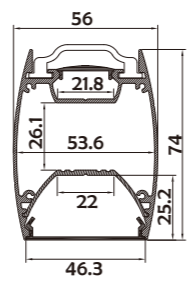

I Structure image

I Effect image

• Optional cover

A SERIES TO SEE

HL-A001

Material	AL6063+PC/PMMA
Surface	Anodized/Painting
Lighting source width	UP 20mm, Down 22mm
Length	4m/max
Application	For offices, conference rooms, supermarkets, home lighting, etc.