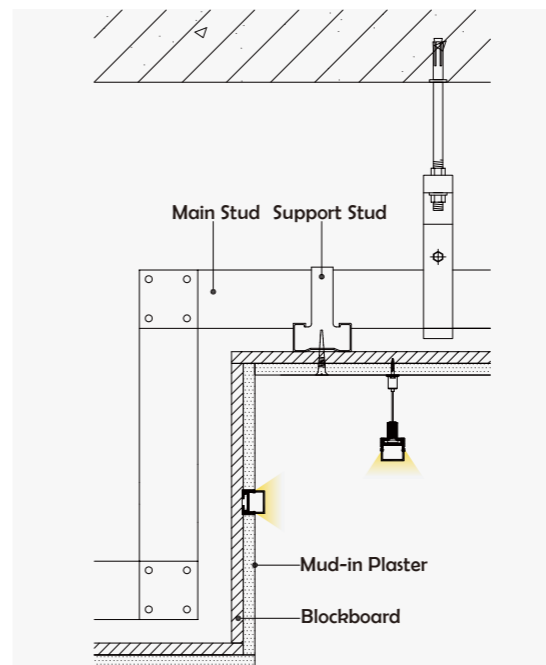

I Structure image