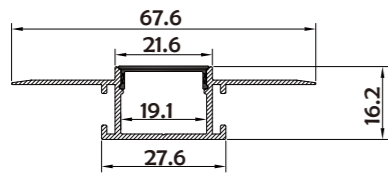

HL-A079

Material	AL6063+PC
Surface	Anodized/Painting
Lighting source width	19mm
Length	4m/max
Application	Widely used in shopping centers, commercial buildings, office buildings, home lighting, etc.

• Optional cover

I Structure image

I Effect image