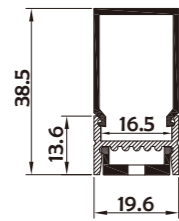

• Optional cover

Opal matte (PMMA) Clear (PMMA) Semi-clear (PMMA)

I Structure image

I Effect image

HL-BAPLO33

Material	AL6063+PMMA
Surface	Anodized/Painting
Lighting source width	16mm
Length	4m/max
Application	For offices / conference rooms / supermarkets / home lighting application.