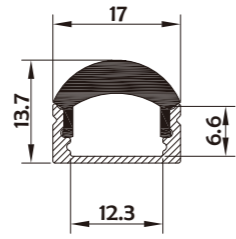

HL-BAPL002L