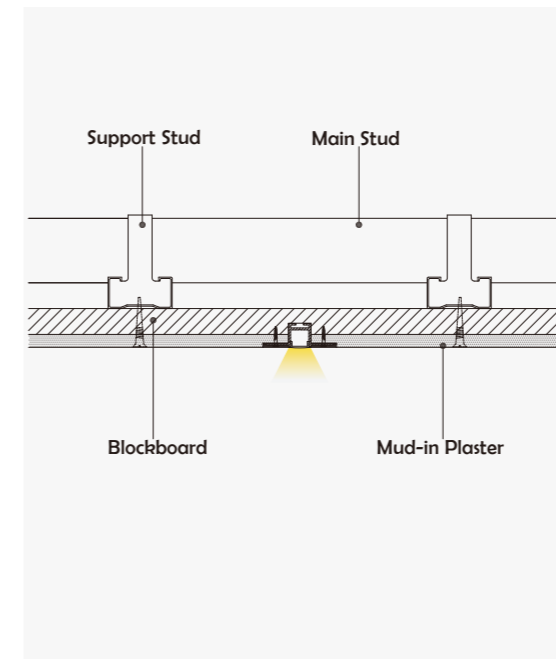

Aluminum Profile

End Cap

• Optional cover

I Structure image

I Effect image

HL-A056

Material	AL6063+PC/PMMA
Surface	Anodized/Painting
Lighting source width	25mm
Length	4m/max
Application	Widely used in shopping centers, commercial buildings, office buildings, home lighting, etc.