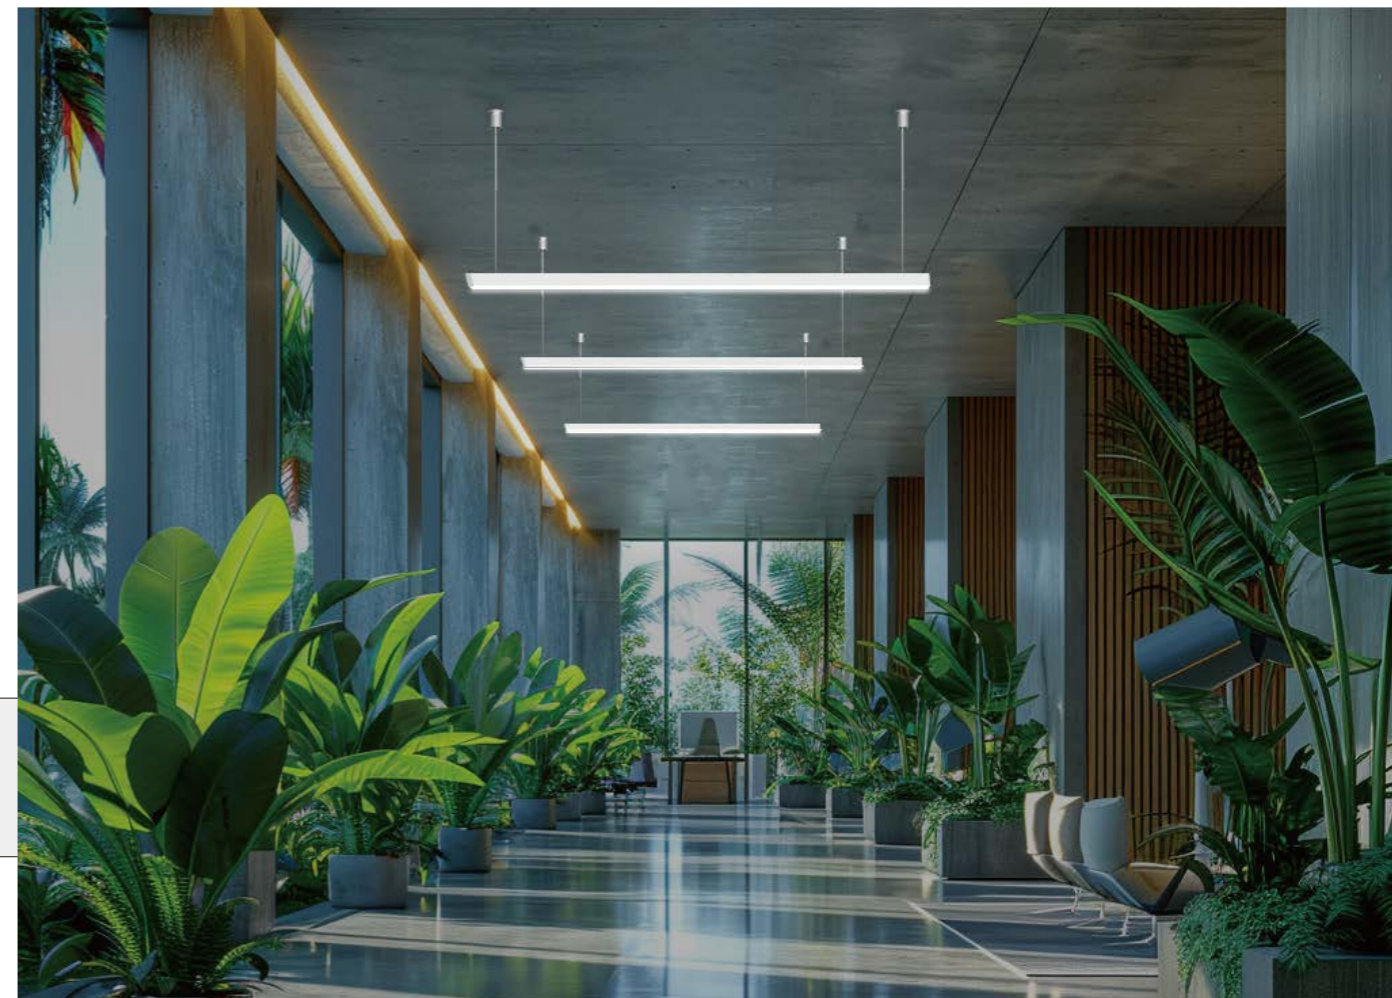

I Effect image