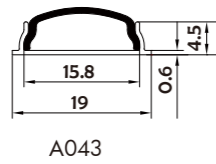

HL-A042/A043

Material	AL6063+PC
Surface	Anodized/Painting
Lighting source width	A042 8mm / A043 12mm.
Length	4m/max
Application	The extrusion with LED light source is mostly used as interior lighting, curved lighting.