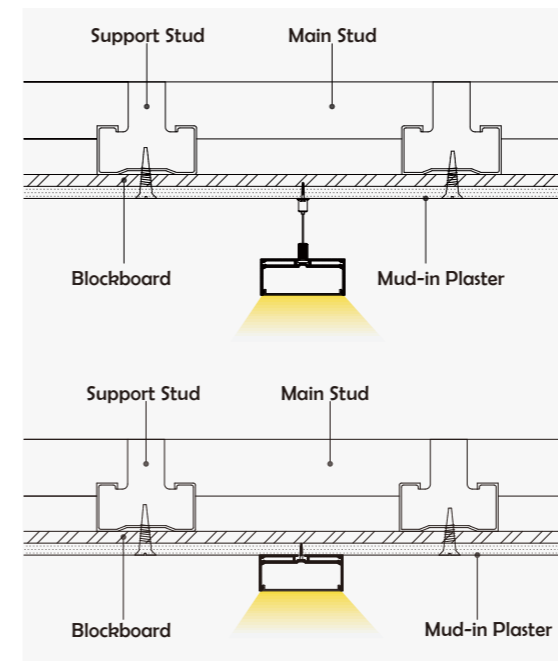

I Structure image