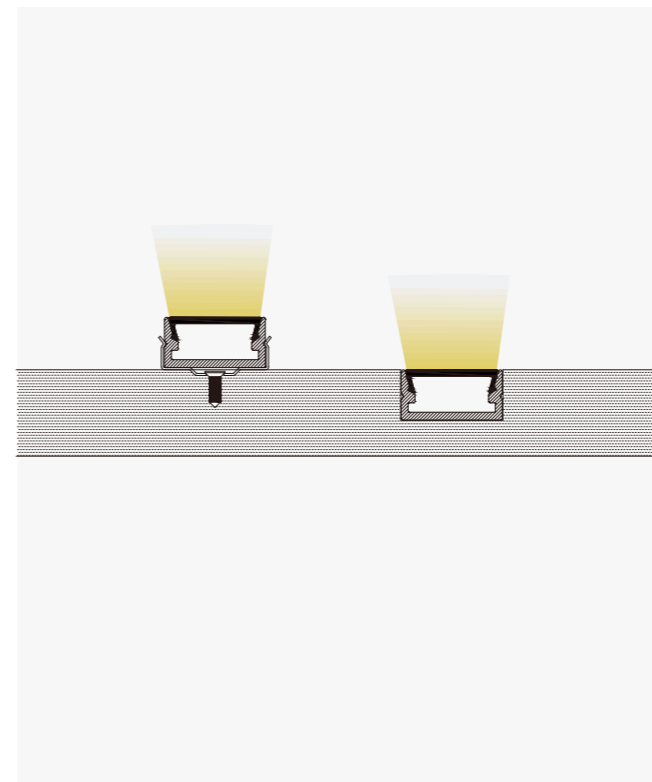

HL-1407

Material	AL6063+PC
Surface	Anodized/Painting
Lighting source width	12mm
Length	4m/max
Application	For offices/conference rooms / supermarkets/home lighting application.

• Optional cover

I Structure image