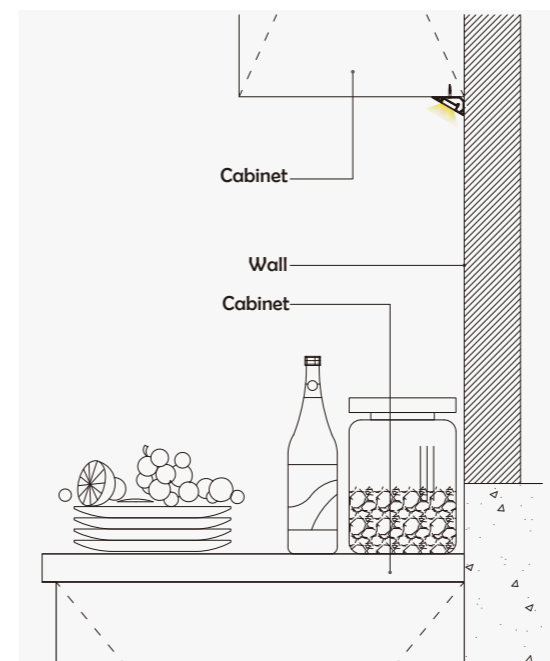

I Structure image