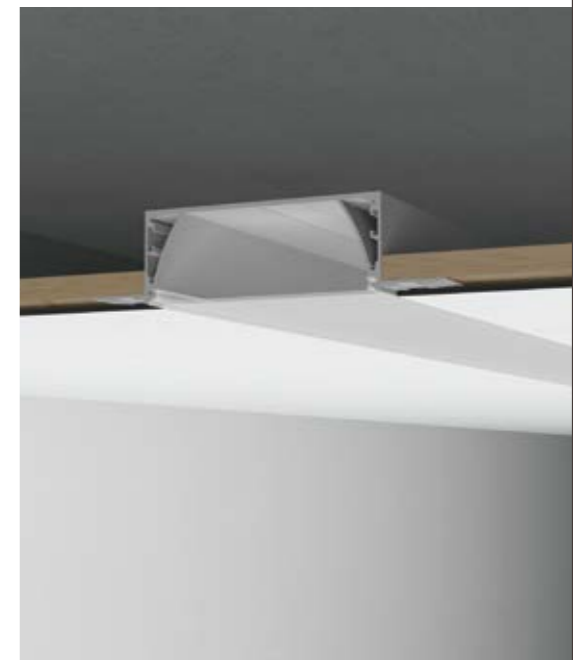

I Effect image