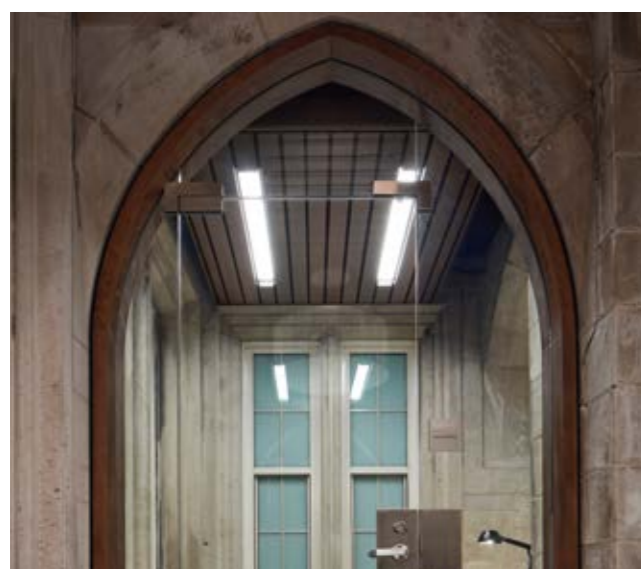

Commercial lighting can be tailored to fit a stable light source or embellish the entire space.