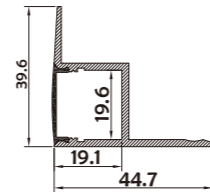

Aluminum Profile

End Cap

• Optional cover

I Structure image

I Effect image

HL-BAPLO24

Material	AL6063+PC/PMMA
Surface	Anodized/Painting
Lighting source width	18mm
Length	4m/max
Application	For roads / corridor / conference room / office ceiling application.