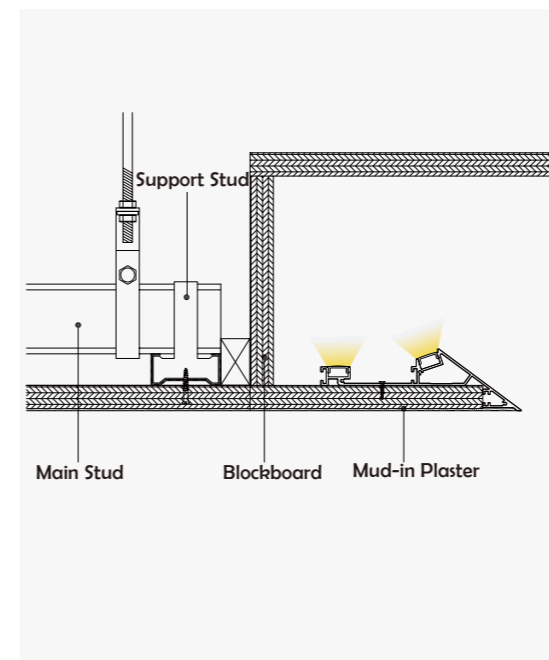

Aluminum Profile

End Cap

• Optional cover

I Structure image

I Effect image

HL-A060

Material	AL6063+PC/PMMA
Surface	Anodized/Painting
Lighting source width	12mm
Length	4m/max
Application	Widely used in ceilings, corners of display racks, etc.