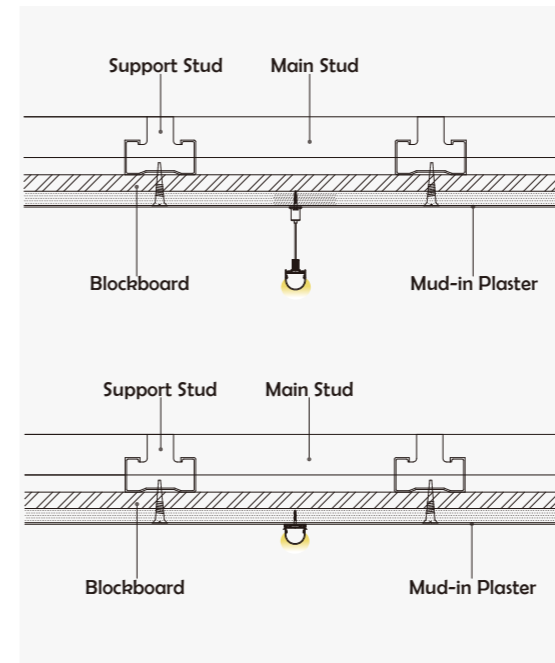

End Cap

Clip

Suspended Rope

Connector

• Optional cover

Opal (PC)

I Structure image

I Effect image