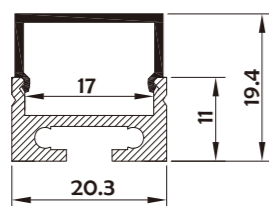

Aluminum Profile End Cap Suspended Rope

• Optional cover

Opal matte (PMMA) Clear (PMMA) Semi-clear (PMMA) Opal microprism (PC) Clear Microprism (PC)

I Structure image

I Effect image

HL-BAPLO57

Material	Al6063+PC/PMMA
Surface	Anodized/Painting
Lighting source width	17mm
Length	4m/max
Application	For offices/conference rooms / supermarkets/home lighting application.