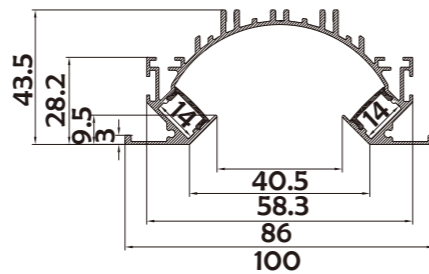

Material	AL6063+PC/PMMA
Surface	Anodized/Painting
Lighting source width	14mm
Length	4m/max
Application	For offices, conference rooms, supermarkets, home lighting, etc.

• Optional cover

I Structure image