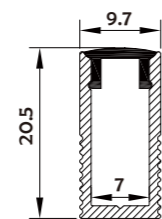

I Structure image

I Effect image

HL-A064

Material	AL6063+PC/PMMA
Surface	Anodized/Painting
Lighting source width	6mm
Length	4m/max
Application	Widely used in shopping centers, commercial buildings, office buildings, home lighting, etc.