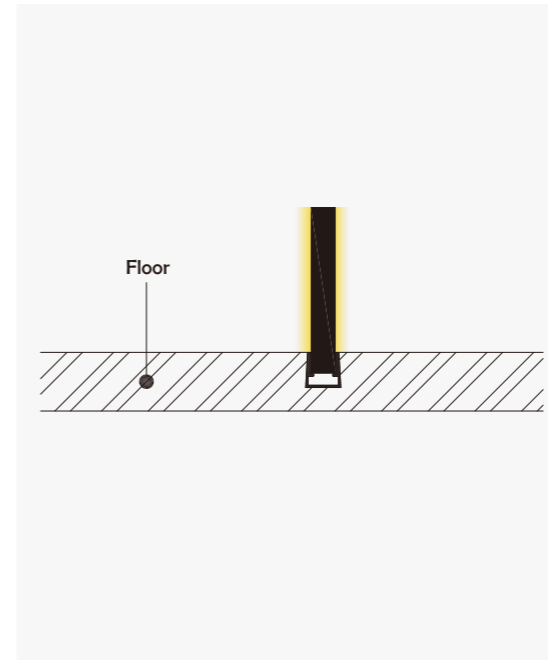

I Structure image