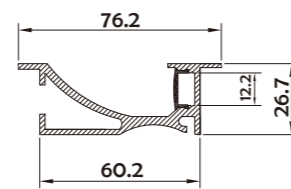

Aluminum Profile

End Cap

I Structure image

I Effect image

• Optional cover

HL-BAPLO23

Material	AL6063+PC/PMMA
Surface	Anodized/Painting
Lighting source width	12mm
Length	4m/max
Application	For cupboard / hotel / supermarket / corridor decoration application.