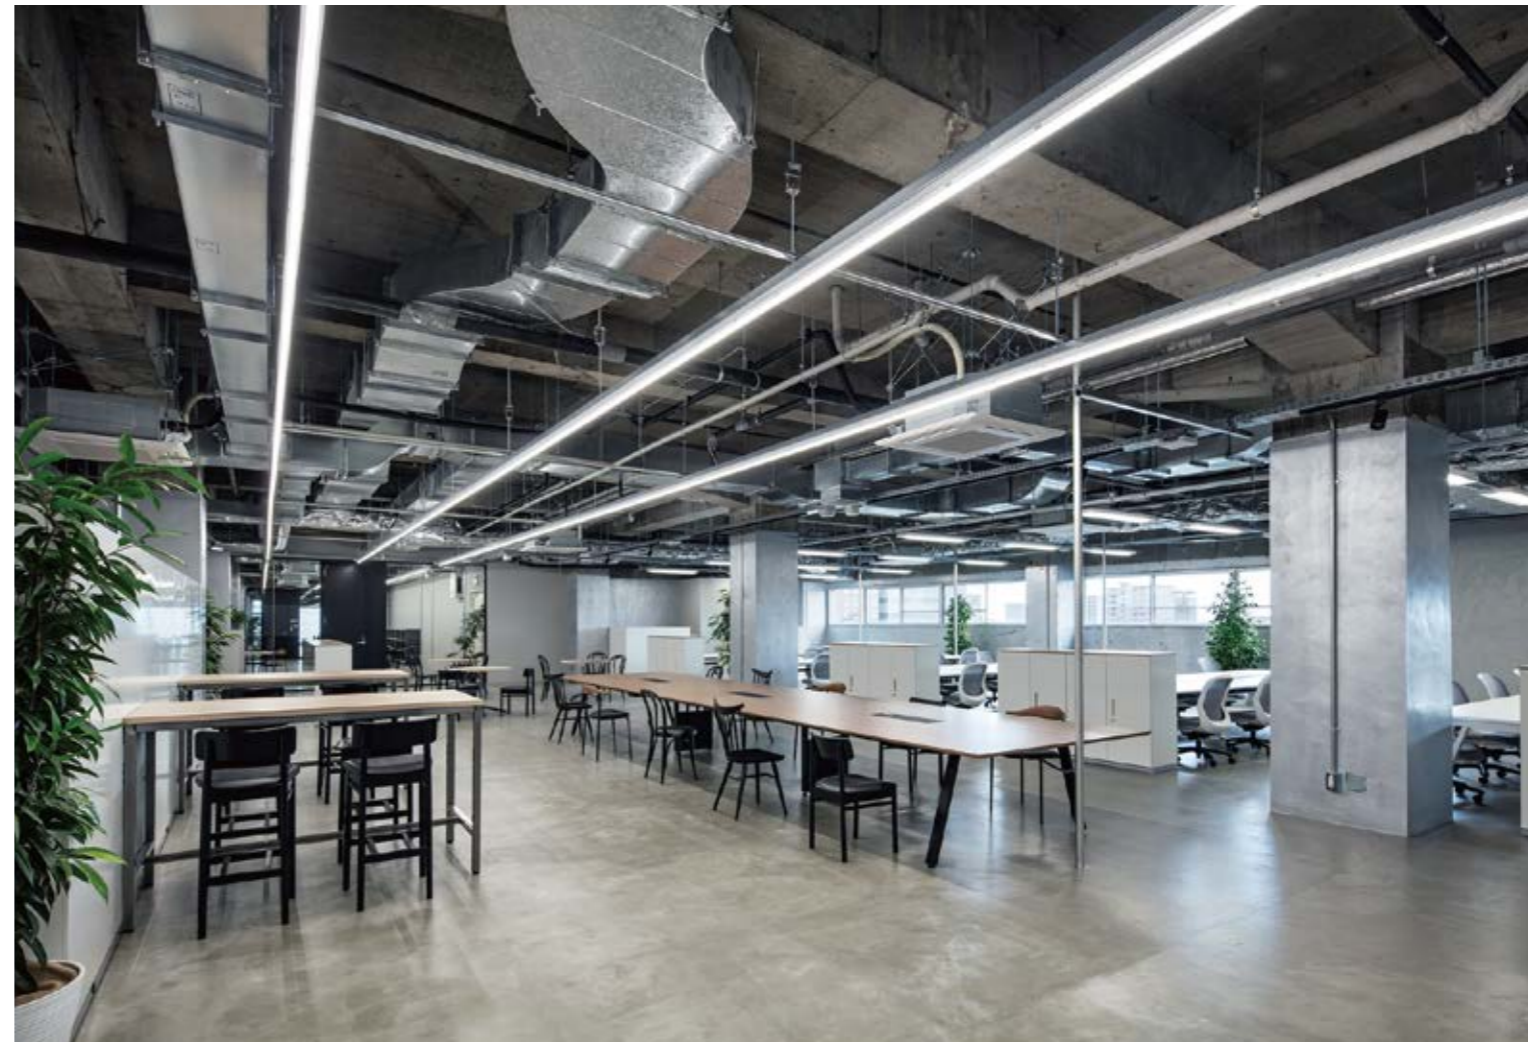

HL-A005

Material	AL6063+PC
Surface	Anodized/Painting
Lighting source width	35mm
Length	4m/max
Application	For offices, conference rooms, supermarkets, home lighting, etc.

• Optional cover

I Structure image

I Effect image