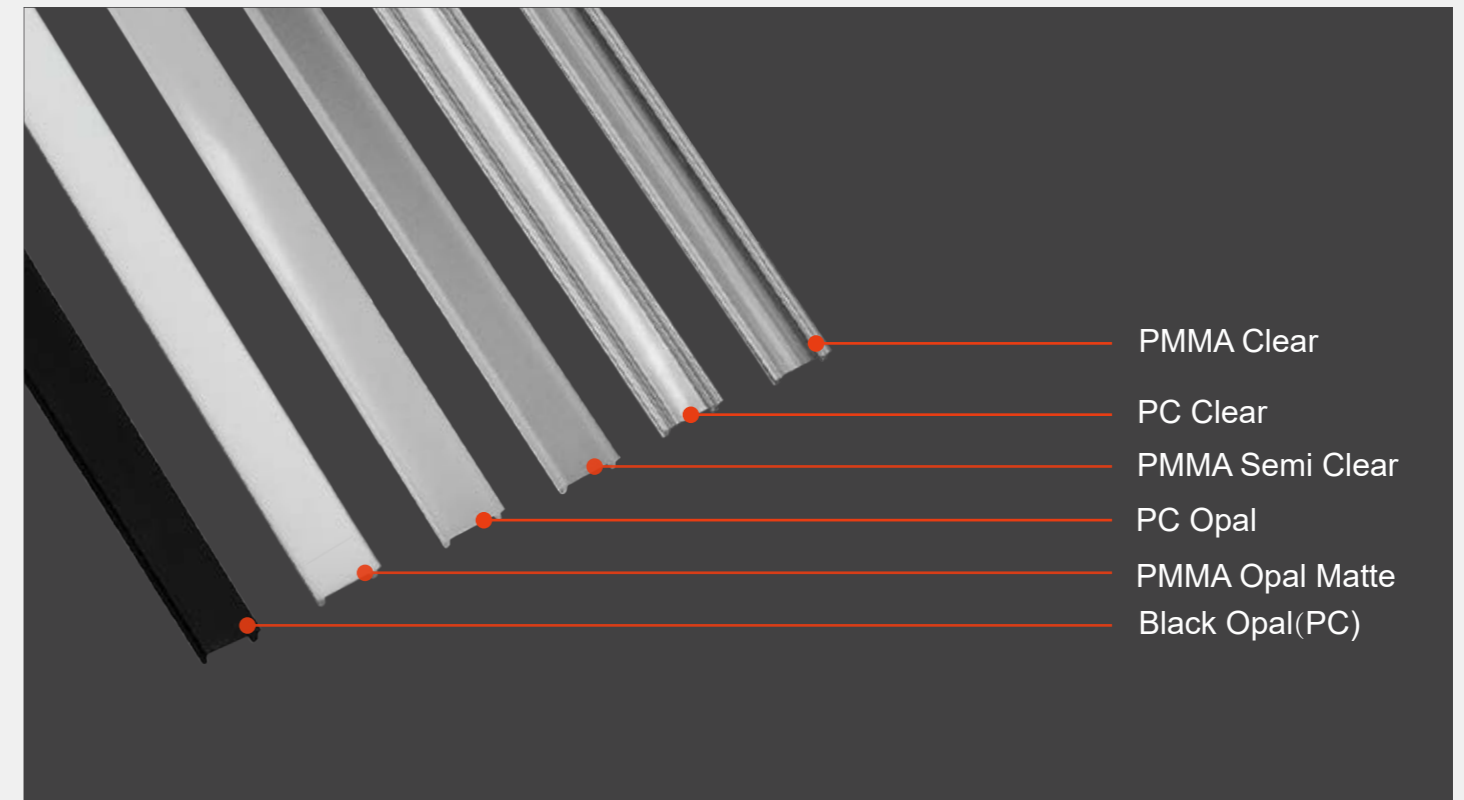

Diffuser options

-High impact PC/PMMA/Acrylic diffuser including PMMA black, opal, frosted and clear finish to suit most of our aluminum profiles.