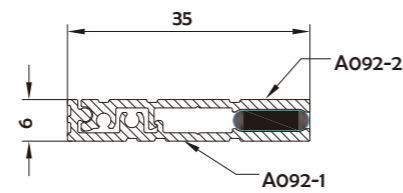

Opal (PC)

I Structure image

I Effect image

HL-A092

Material	AL6063+Silicone strips
Surface	Anodized/Painting
Lighting source width	4mm
Length	4m/max
Application	For office, conference rooms, supermarkets, home lighting application.