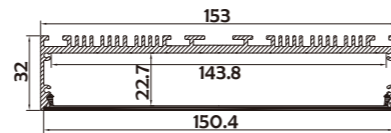

Material	AL6063+PC
Surface	Anodized/Painting
Lighting source width	143mm
Length	4m/max
Application	For offices/conference rooms supermarkets/home lighting application.