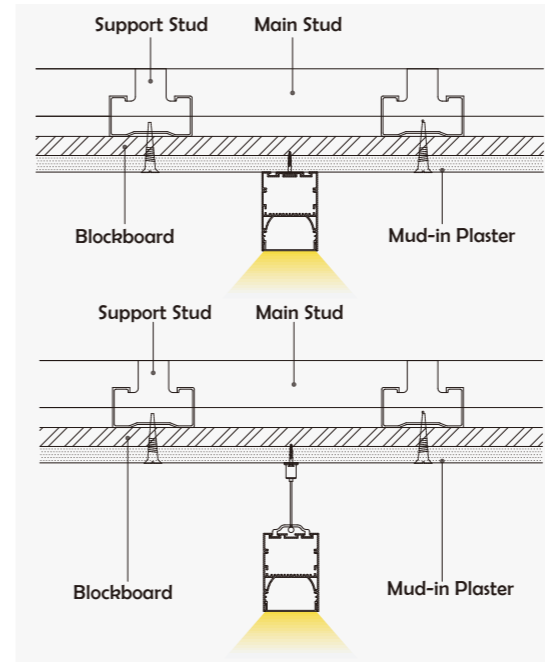

Aluminum Profile

End Cap

Suspended Rope

Connector

• Optional cover

Opal (PC)

I Structure image

I Effect image