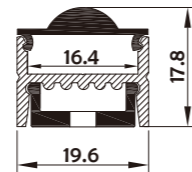

Material	AL6063+PMMA
Surface	Anodized/Painting
Lighting source width	16mm
Length	4m/max
Application	For offices / conference rooms / supermarkets / home lighting application.

Aluminum Profile