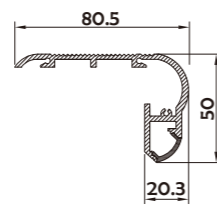

I Effect image

HL-BAPLO47

Material	Al6063+PC/PMMA
Surface	Anodized/Painting
Lighting source width	10mm
Length	4m/max
Application	For stairs / park / supermarkets and other public place application.

Aluminum Profile