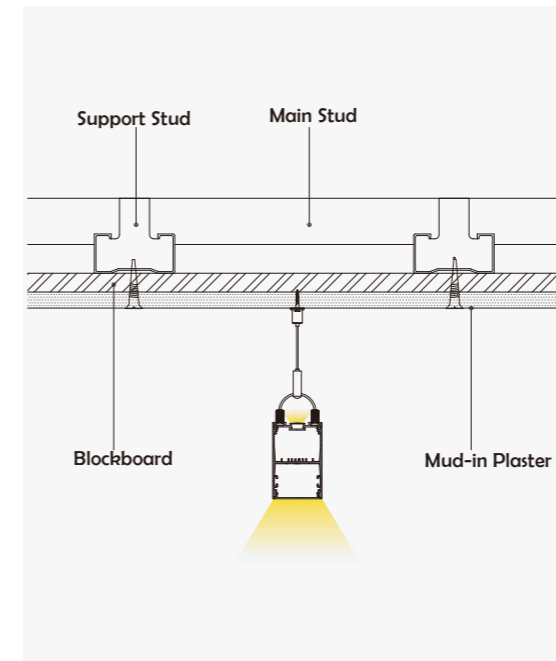

End Cap

Suspended Rope

Connector

Aluminum Profile

• Optional cover

Opal (PC)

Silicone

I Structure image