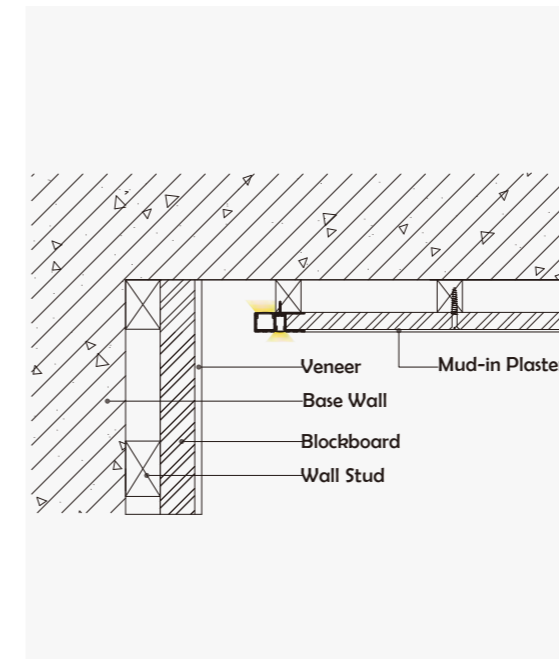

I Structure image