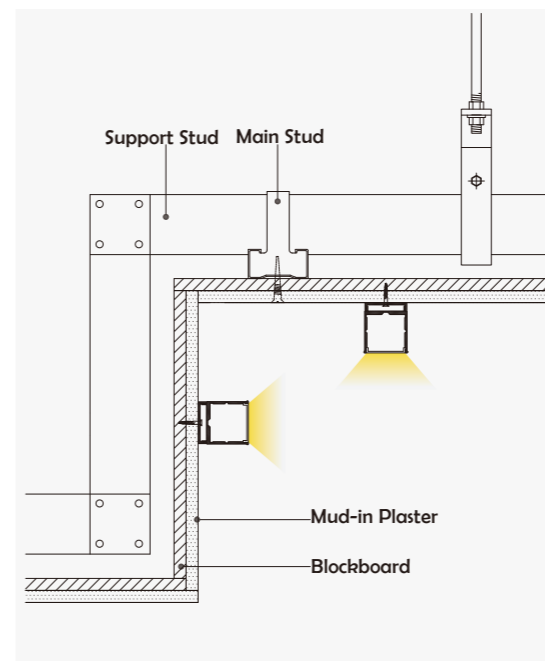

Aluminum Profile

End Cap

• Optional cover

I Structure image

I Effect image

HL-BAPLO21

Material	AL6063+PC/PMMA
Surface	Anodized/Painting
Lighting source width	12mm
Length	4m/max
Application	For roads/corridor/conference room/ hotel and other public place application.