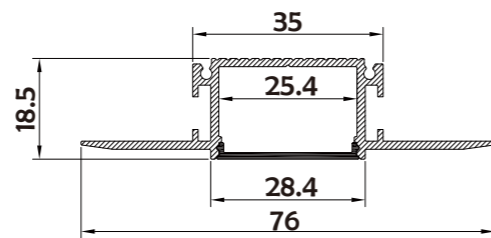

Aluminum Profile

End Cap

• Optional cover

I Structure image

I Effect image

HL-A056

Material	AL6063+PC/PMMA
Surface	Anodized/Painting
Lighting source width	25mm
Length	4m/max
Application	Widely used in shopping centers, commercial buildings, office buildings, home lighting, etc.