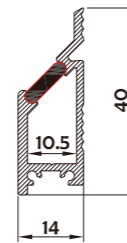

Material	Al6063+Silicone strips
Surface	Anodized/Painting
Lighting source width	10mm
Length	4m/max
Application	For surface mounted in corner wall.

Aluminum Profile