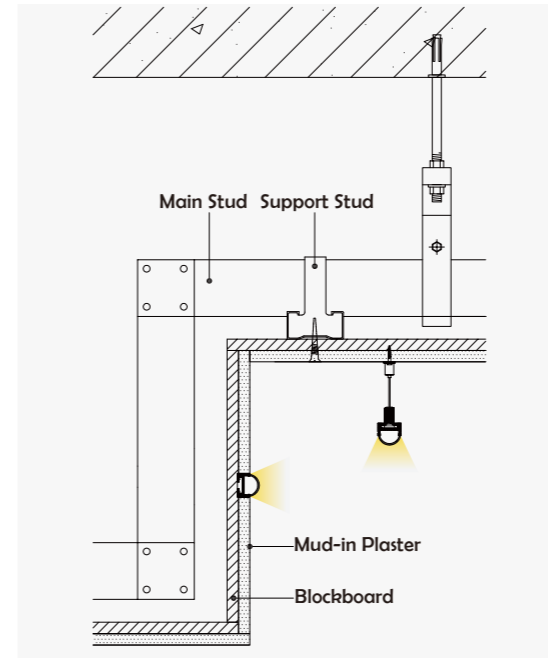

I Structure image