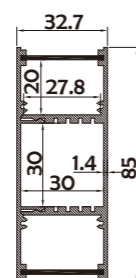

Material	AL6063+PC
Surface	Anodized/Painting
Lighting source width	25mm
Length	4m/max
Application	For hotel / living room / corridor / KTV decoration application.

Aluminum Profile