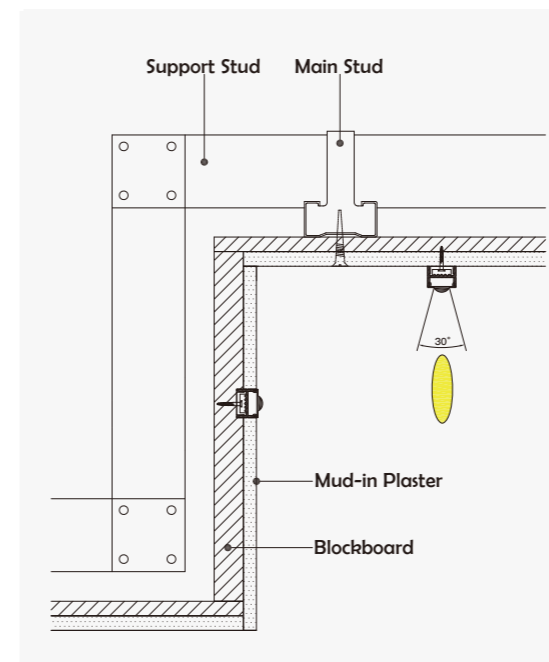

End Cap

Clip

• Optional cover

Clear (PMMA)

I Structure image

I Effect image

HL-BAPL035

Material	AL6063+PC/PMMA
Surface	Anodized/Painting
Lighting source width	16mm
Length	4m/max
Application	For offices / conference rooms / supermarkets / home lighting application.