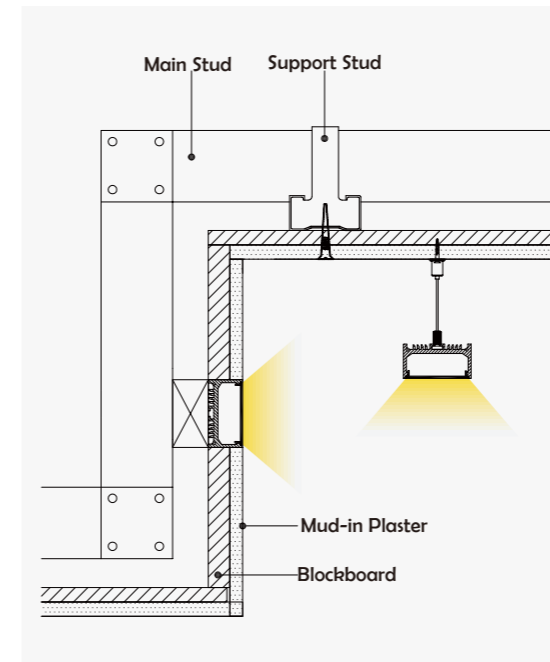

• Optional cover

Opal matte
(PMMA)

Clear
(PMMA)

Semi-clear
(PMMA)

I Structure image

I Effect image

HL-BAPLO29

Material	AL6063+PC/PMMA
Surface	Anodized/Painting
Lighting source width	12mm
Length	4m/max
Application	For hotel / living room / corridor / KTV decoration application.