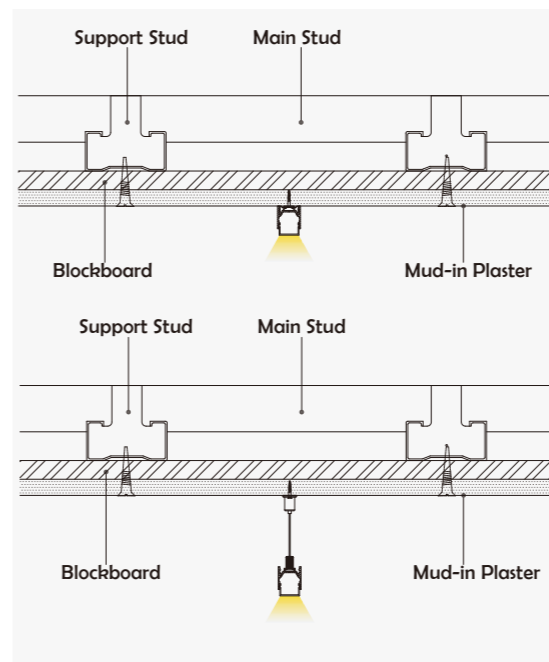

Aluminum Profile

End Cap

Clip

Suspended Rope

• Optional cover

Opal (PC)

I Structure image

I Effect image