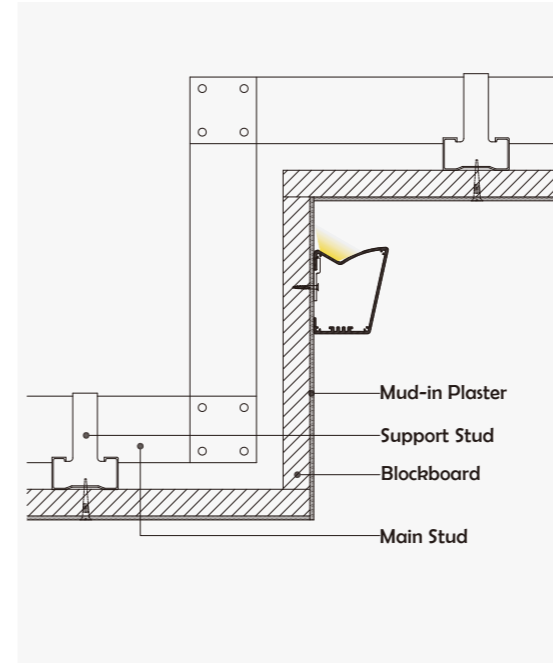

HL-A070

Material	Al6063
Surface	Anodized/Painting
Lighting source width	15mm
Length	4m/max
Application	For surface mounted in corner ceiling.

Aluminum Profile

End Cap

Clip

Screws

I Structure image

I Effect image