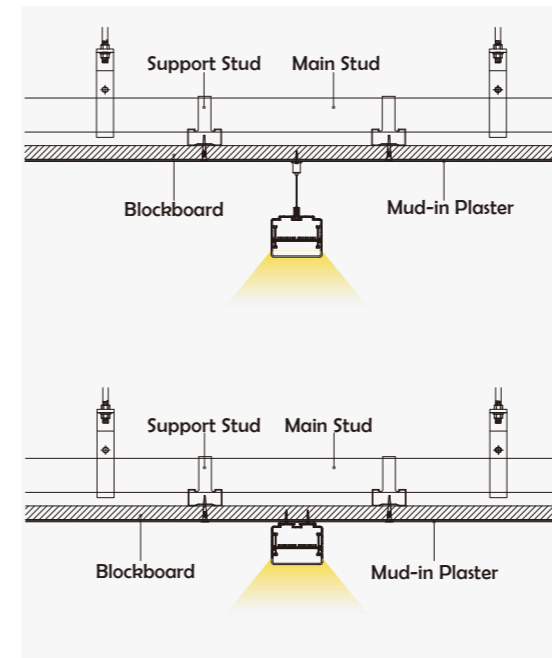

I Structure image