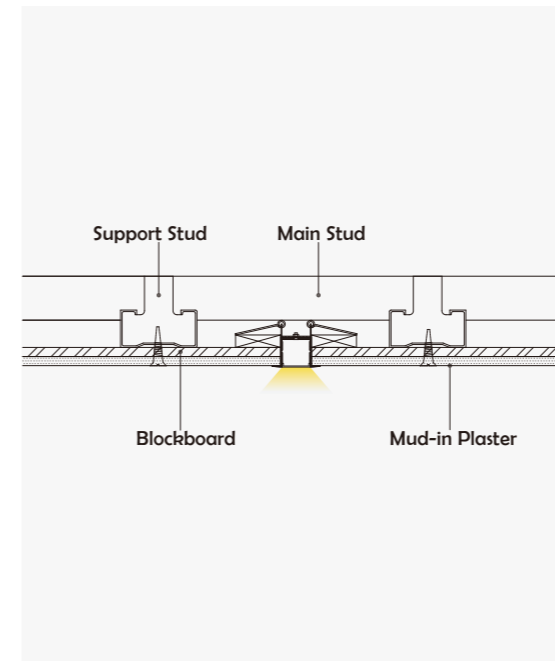

I Structure image