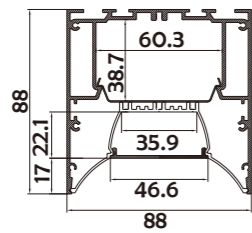

HL-A024-2

Material	AL6063+PC
Surface	Anodized/Painting
Lighting source width	35mm
Length	4m/max
Application	For offices, conference rooms, supermarkets, home lighting, etc.