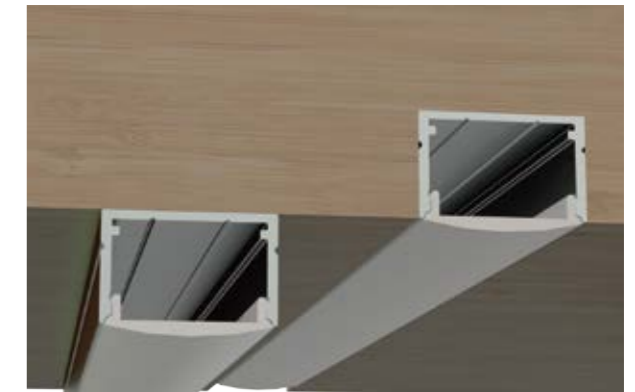

Semi-clear (PMMA/PC)

Black clear (PC)

I Structure image

I Effect image

HL-BAPLO14H1

I Structure image

I Effect image

Material	AL6063+PC/PMMA
Surface	Anodized/Painting
Lighting source width	20mm
Length	4m/max
Application	For offices / conference rooms/ supermarkets / home lighting application.