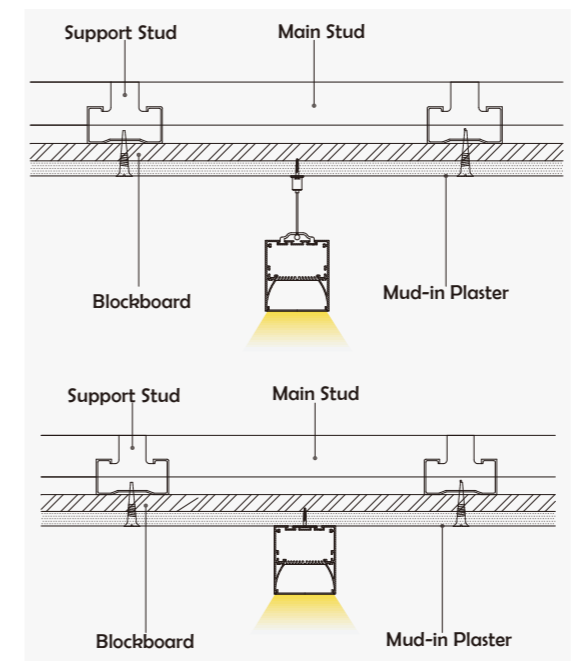

I Structure image