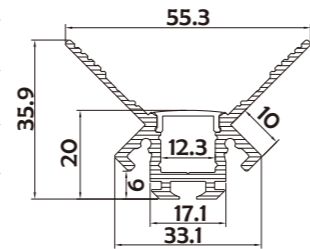

Material	AL6063+PC/PMMA
Surface	Anodized/Painting
Lighting source width	12mm
Length	4m/max
Application	Recessed in exposed wall corner indoor lighting.