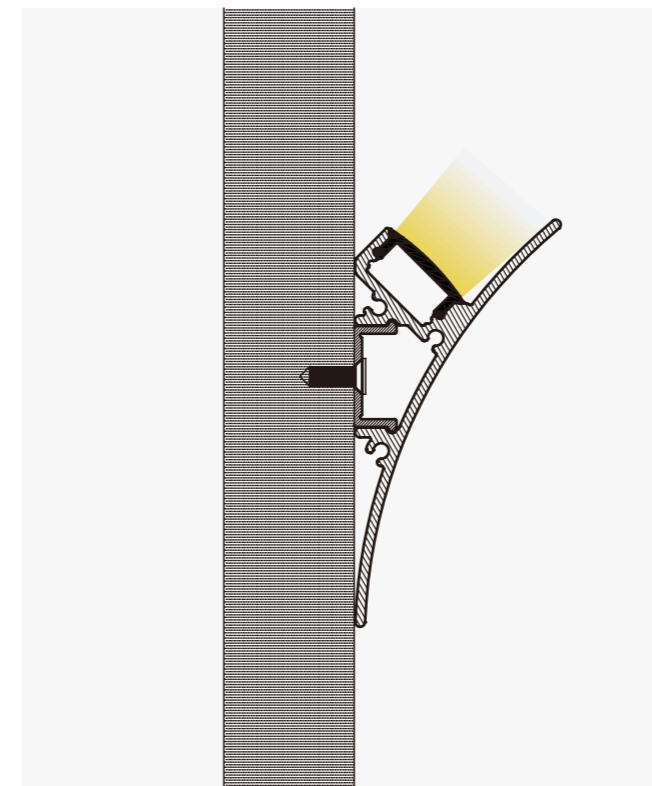

Material	AL6063+PC
Surface	Anodized/Painting
Lighting source width	12mm
Length	4m/max
Application	For offices / conference rooms / supermarkets / home lighting application.

I Structure image