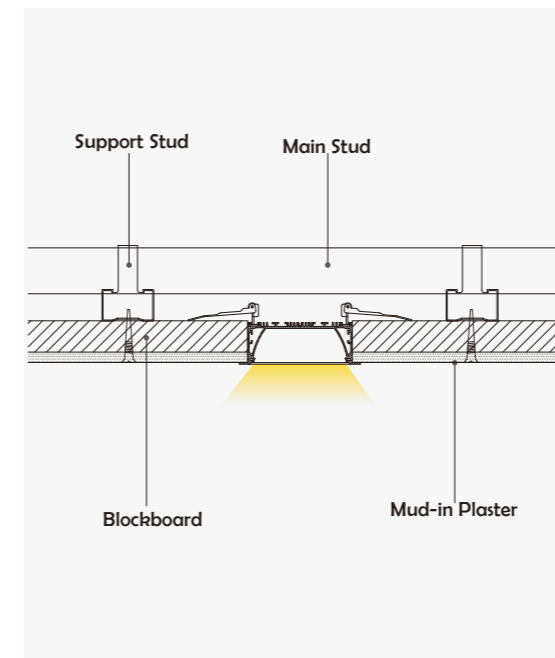

• Optional cover

I Structure image