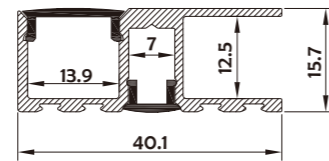

I Structure image

I Effect image

HL-A003

Material	AL6063+PC/PMMA
Surface	Anodized/Painting
Lighting source width	max13mm, max7mm
Length	4m/max
Application	Ceiling corner lighting.

Aluminum Profile

• Optional cover