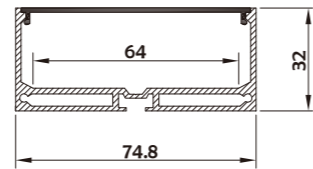

• Optional cover

I Structure image

I Effect image

HL-BAPL054

Material	Al6063+PC
Surface	Anodized/Painting
Lighting source width	64mm
Length	4m/max
Application	For offices/conference rooms / supermarkets/home lighting application.