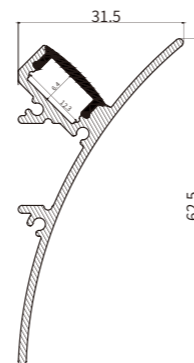

• Optional cover

I Structure image

I Effect image

HL-BAPLO30L

Material	AL6063+PC
Surface	Anodized/Painting
Lighting source width	12mm
Length	4m/max
Application	For offices / conference rooms / supermarkets / home lighting application.