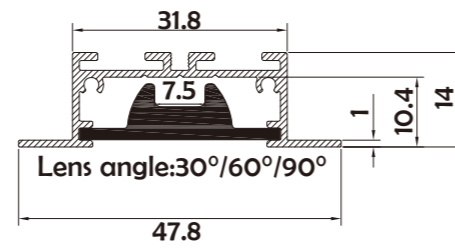

Material	AL6063+PMMA
Surface	Anodized/Painting
Lighting source width	25mm
Length	4m/max
Application	Suspended Mounted.