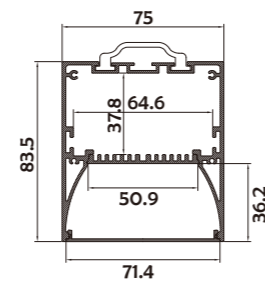

• Optional cover

I Structure image

I Effect image

HL-A007

Material	AL6063+PC
Surface	Anodized/Painting
Lighting source width	50mm
Length	4m/max
Application	For offices, conference rooms, supermarkets, home lighting, etc.