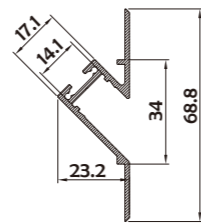

Material	Al6063
Surface	Anodized/Painting
Lighting source width	14mm
Length	4m/max
Application	For recessed in corner wall.

Aluminum Profile