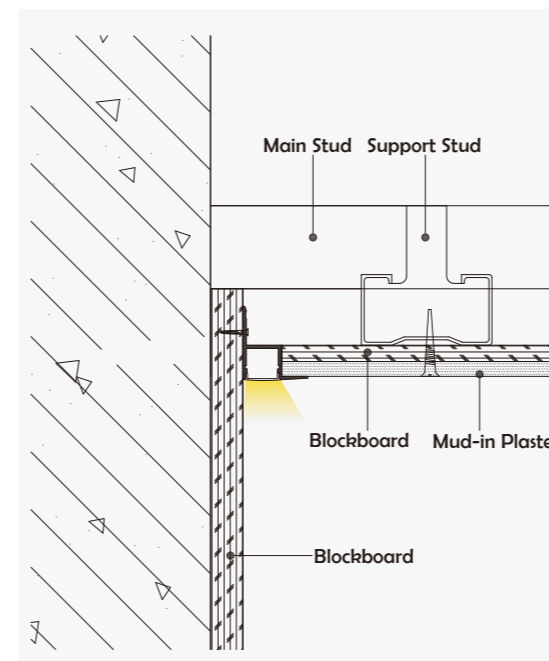

I Structure image

I Effect image

HL-BAPL025

Material	AL6063+PC/PMMA
Surface	Anodized/Painting
Lighting source width	21mm
Length	4m/max
Application	For offices / conference rooms / supermarkets / home lighting application.