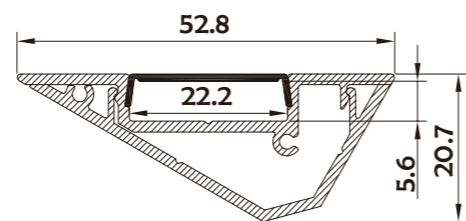

I Structure image

I Effect image

HL-A044

Material	AL6063+PC
Surface	Anodized/Painting
Lighting source width	21mm
Length	4m/max
Application	Cabinet lighting

Aluminum Profile

End Cap

• Optional cover

Opal
(PC)