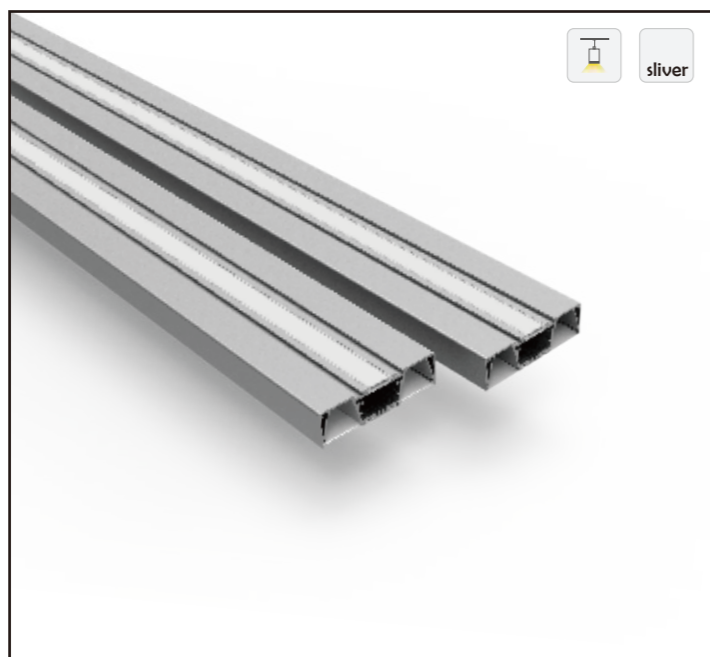

HL-A073

Material	AL6063+PC/Checkered Plate
Surface	Anodized/Painting
Lighting source width	20mm, 8mm
Length	4m/max
Application	For pendent mounted.

• Optional cover

I Structure image

I Effect image