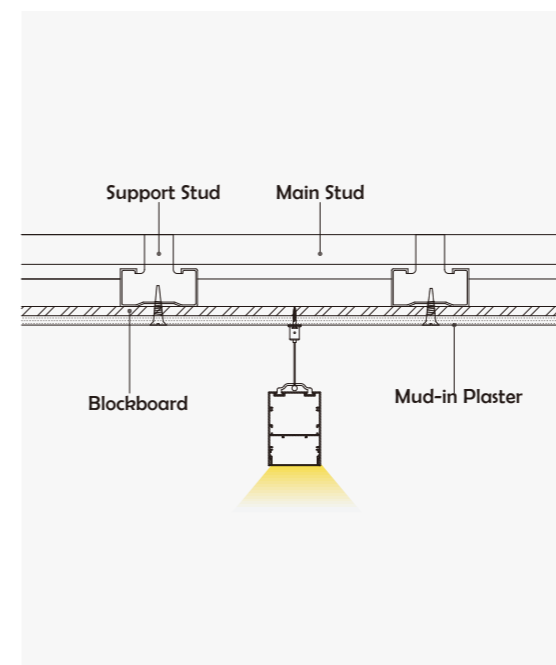

Aluminum Profile

Clip

End Cap

• Optional cover

Opal (PC)

Suspended Rope

Connector

I Structure image