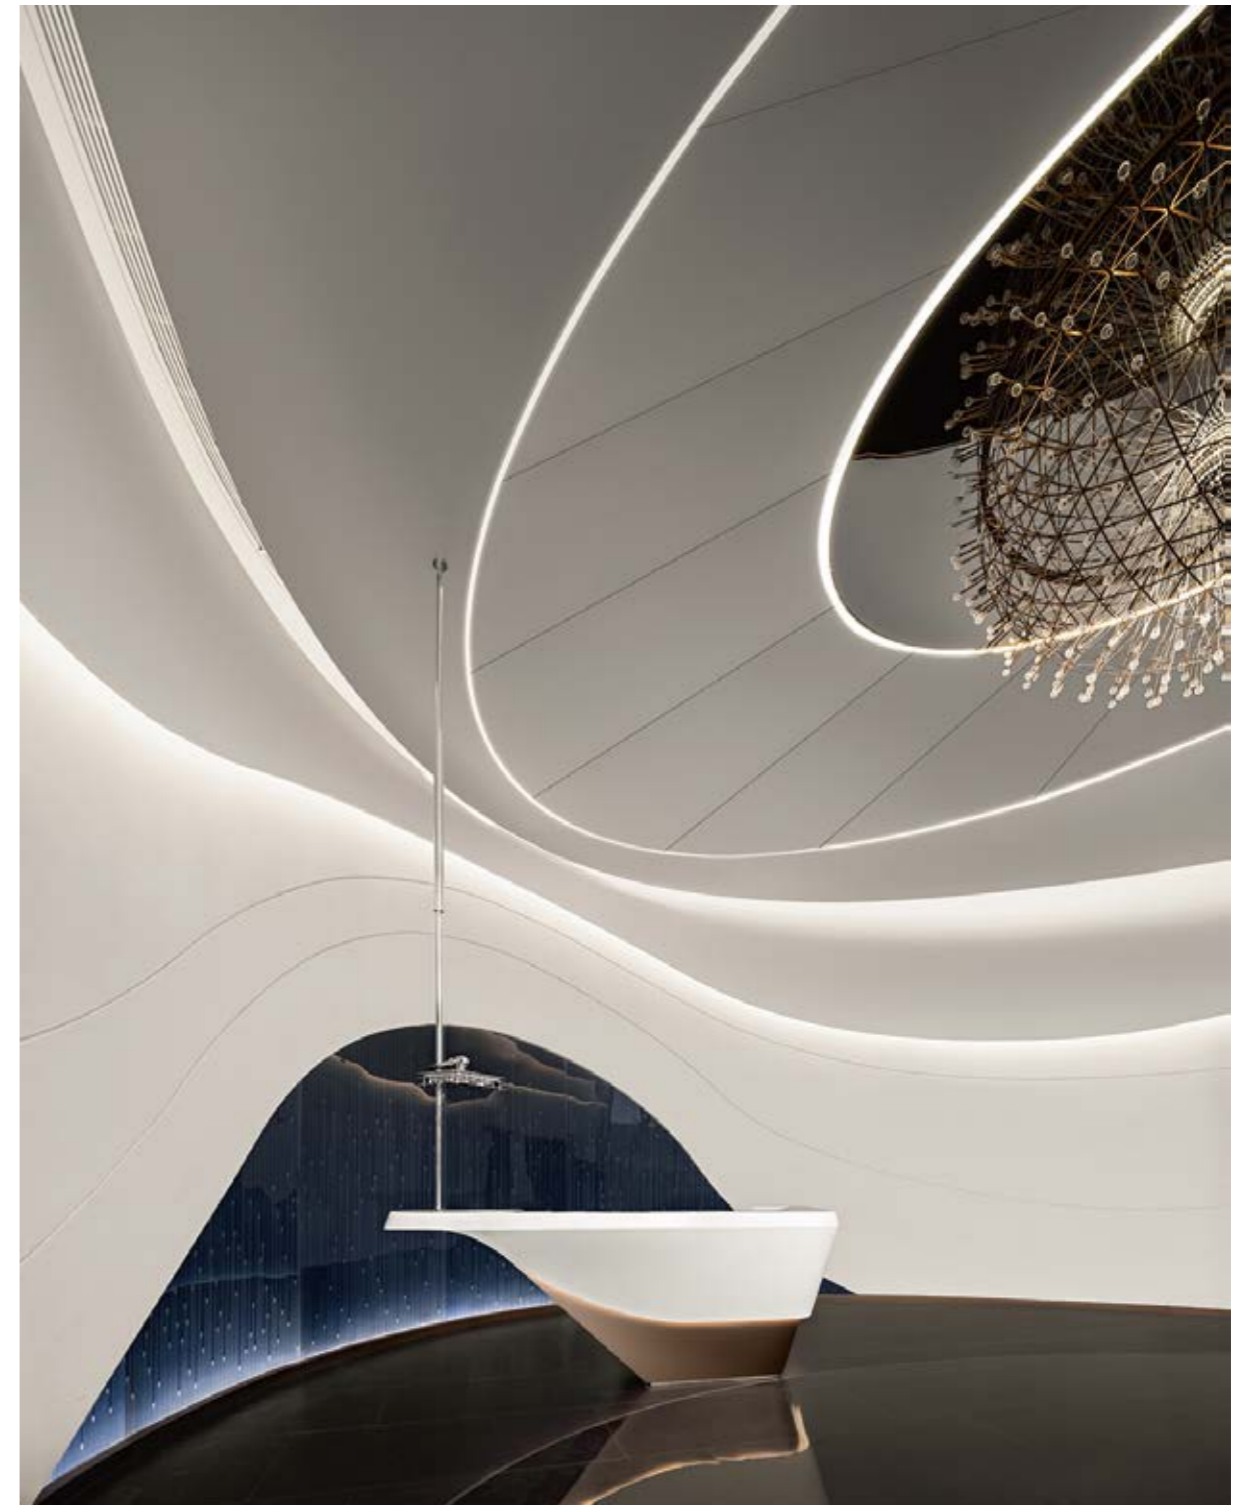

Material	AL6063-T5+Silicone
Surface	Anodized
Lighting source width	12mm
Length	4m/max
Application	For office, conference rooms, home lighting application.

Aluminum Profile

Silicone Cover

I Installation:

HL-2814A