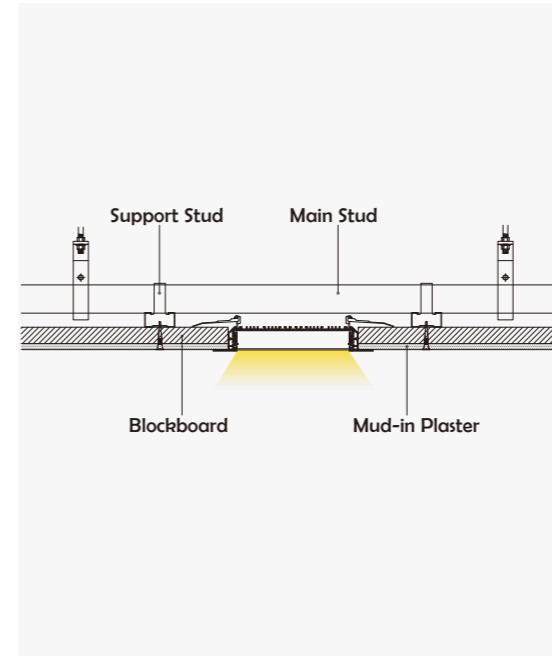

I Structure image