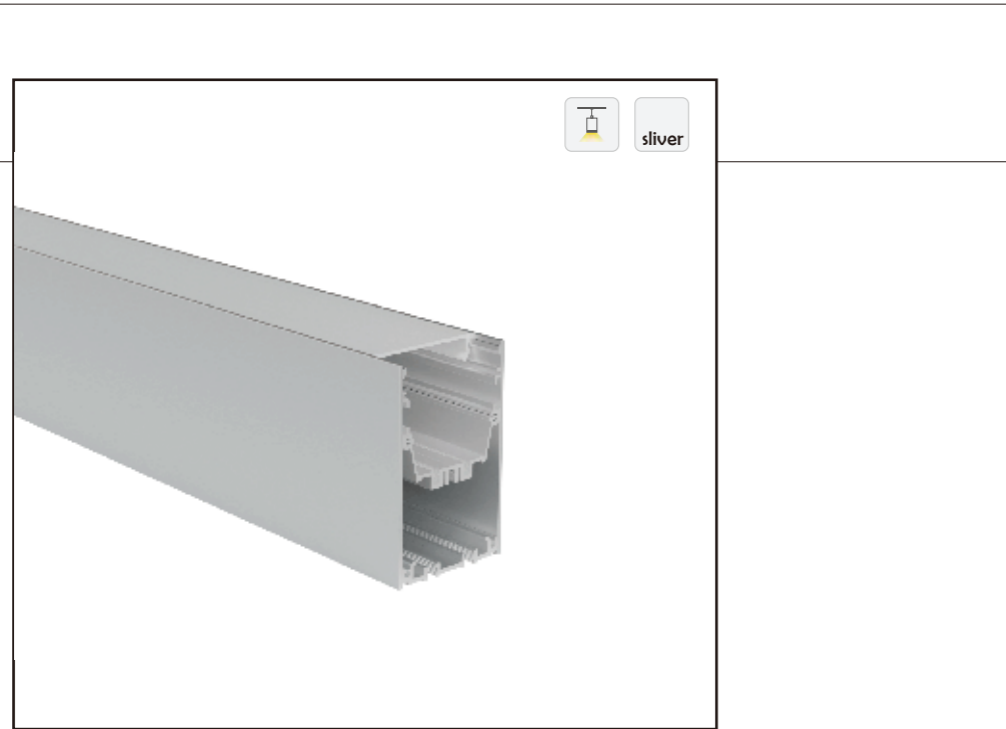

• Optional cover

I Structure image

I Effect image

HL-B5075A

Material	AL6063-T5+PC
Surface	Anodized/Painting
Lighting source width	30mm
Length	4m/max
Application	Widely used in shopping centers, commercial buildings, office buildings, home lighting, etc.