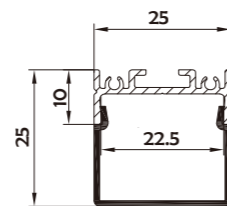

Material	AL6063+PC
Surface	Anodized/Painting
Lighting source width	20mm
Length	4m/max
Application	For offices, conference rooms, supermarkets, home lighting, etc.