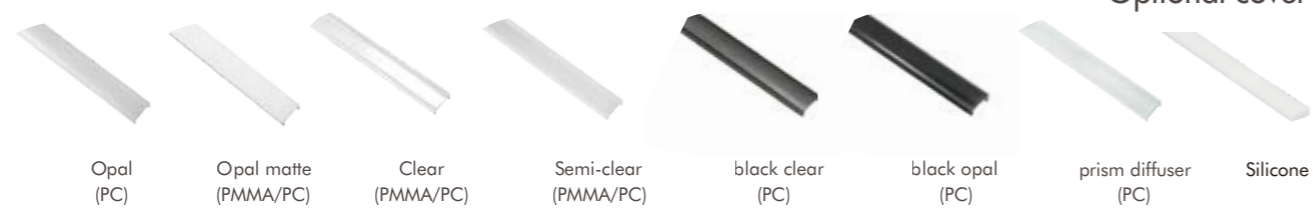

Aluminum Profile

End Cap

I Structure image

I Effect image

• Optional cover

HL-BAPLO23

Material	AL6063+PC/PMMA
Surface	Anodized/Painting
Lighting source width	12mm
Length	4m/max
Application	For cupboard / hotel / supermarket / corridor decoration application.