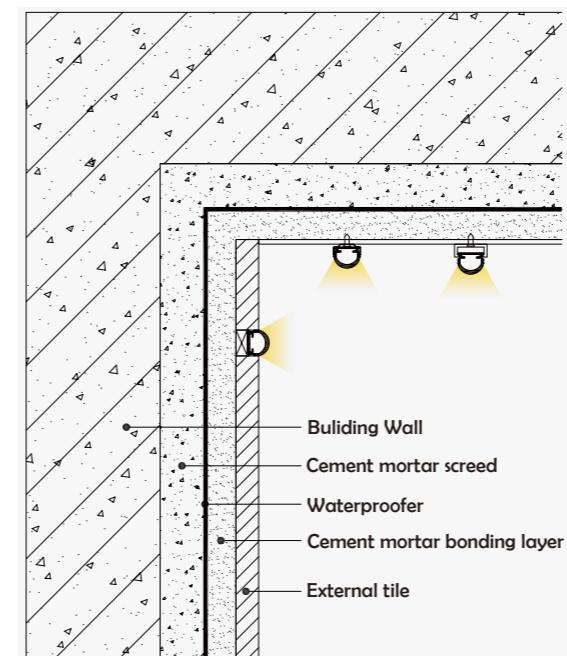

I Structure image