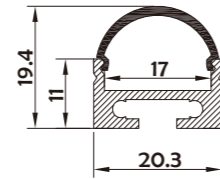

I Structure image

I Effect image

HL-BAPL056

Material	AL6063+PC/PMMA
Surface	Anodized/Painting
Lighting source width	17mm
Length	4m/max
Application	For offices/conference rooms / supermarkets/home lighting application.