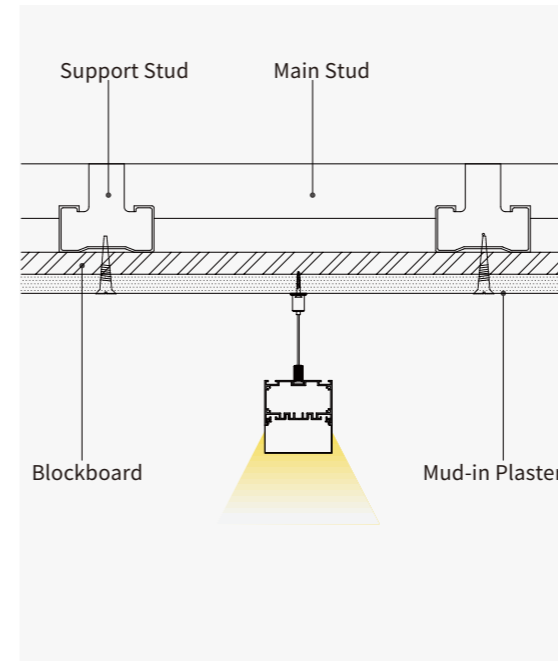

• Optional cover

I Structure image