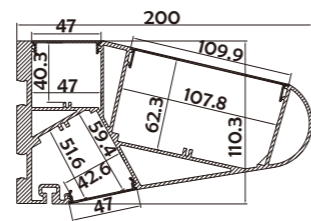

HL-A009

Material	AL6063+PC
Surface	Anodized/Painting
Lighting source width	7mm,22mm
Length	4m/max
Application	For Hotel, Home lighting, vip nursing room, vip business room, etc.

• Optional cover

I Structure image