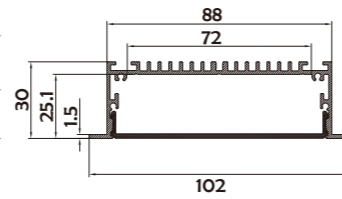

Material	AL6063+PC
Surface	Anodized/Painting
Lighting source width	72mm
Length	4m/max
Application	For offices, conference rooms, supermarkets, home lighting, etc.

I Structure image