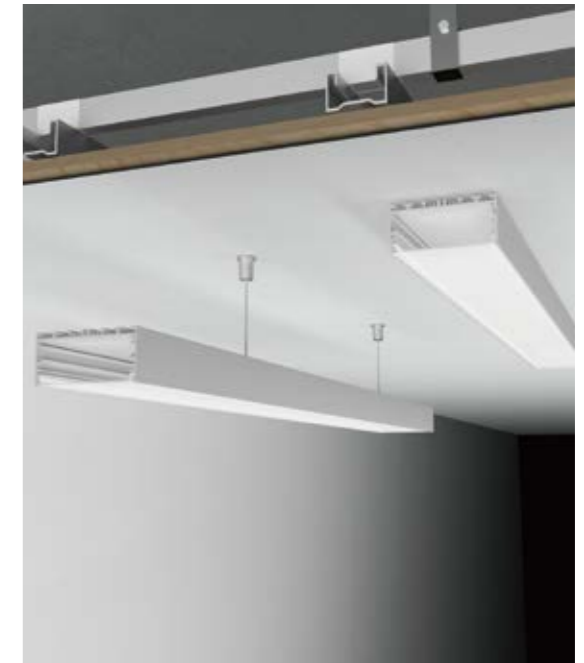

I Effect image