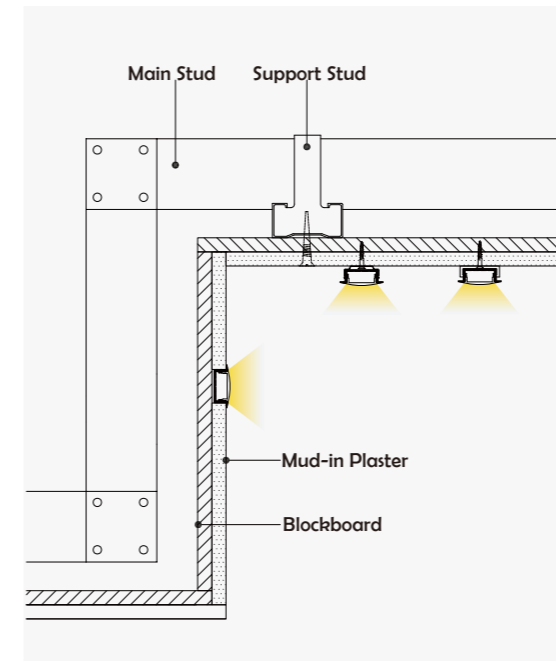

I Structure image