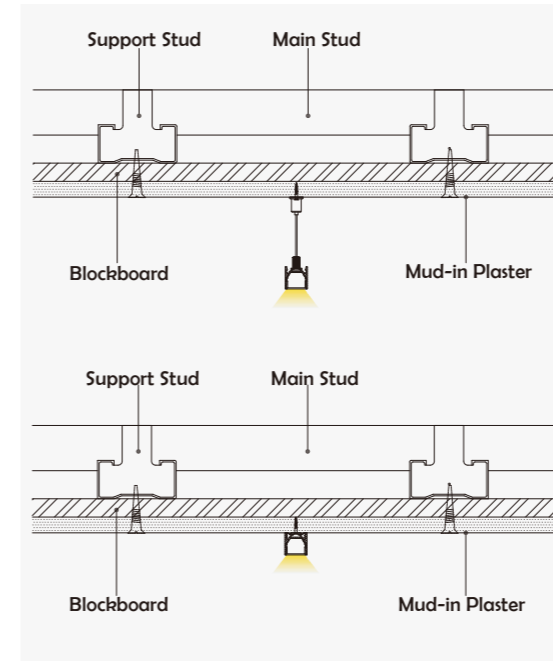

• Optional cover

I Structure image