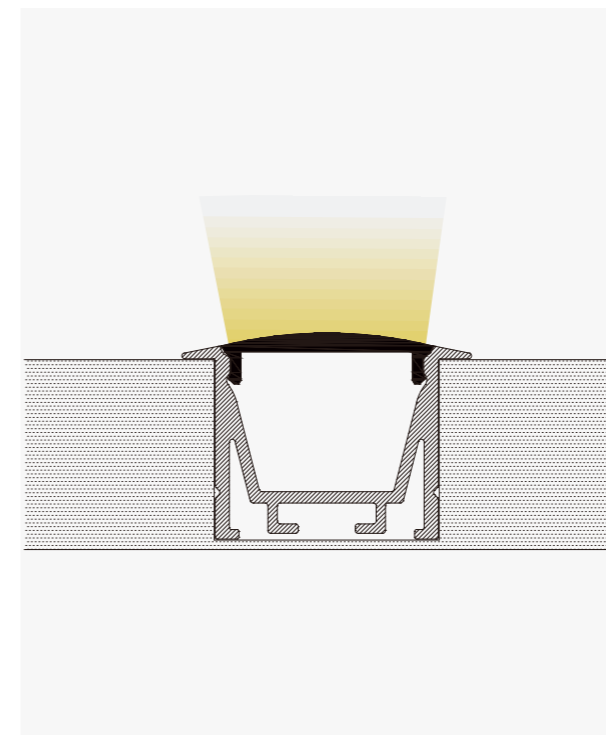

Semi-clear (PMMA/PC)

Black clear (PC)

I Structure image

I Effect image

HL-BAPLO14H1

I Structure image

I Effect image

Material	AL6063+PC/PMMA
Surface	Anodized/Painting
Lighting source width	20mm
Length	4m/max
Application	For offices / conference rooms/ supermarkets / home lighting application.