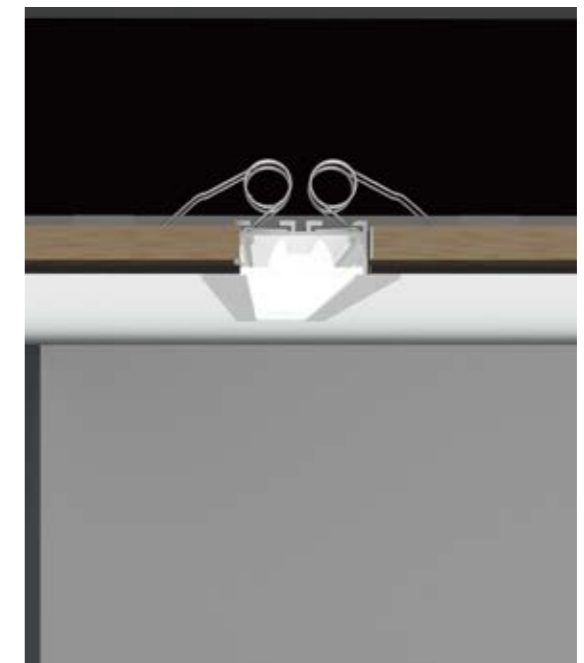

Material	AL6063+PMMA
Surface	Anodized/Painting
Lighting source width	25mm
Length	4m/max
Application	Suspended Mounted.

• Optional cover

I Structure image

I Effect image

HL-A033

Material	AL6063+PMMA
Surface	Anodized/Painting
Lighting source width	25mm
Length	4m/max
Application	For offices, conference rooms, supermarkets, home lighting, etc.