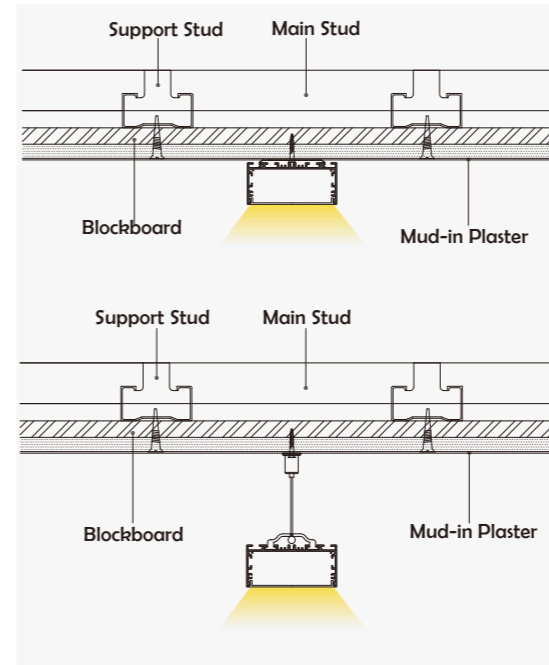

Connector

• Optional cover

Opal (PC)

Clear (PC)

Semi-clear (PC)

I Structure image

I Effect image

HL-A020