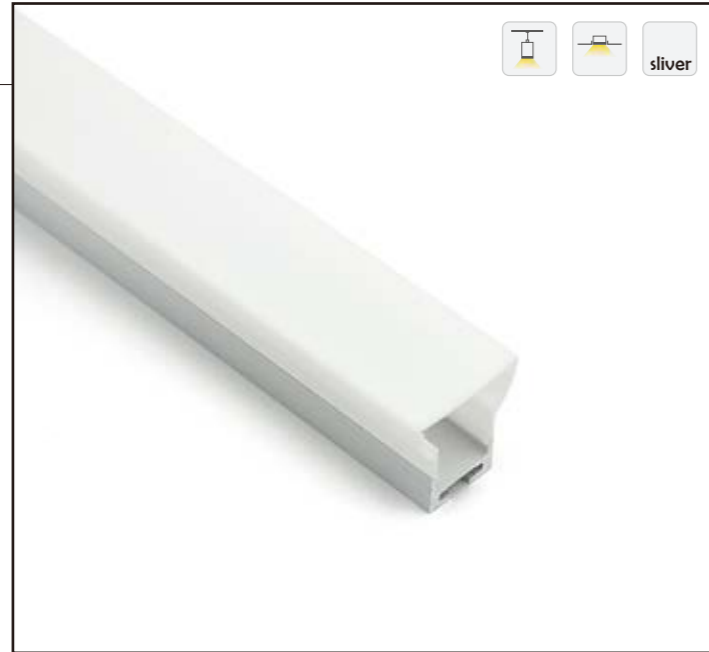

• Optional cover

I Structure image

I Effect image

HL-BAPL061

Material	AL6063+PMMA
Surface	Anodized/Painting
Lighting source width	17mm
Length	4m/max
Application	For offices/conference rooms / supermarkets/home lighting application.