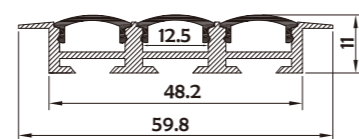

I Effect image

HL-BAPLO43

Material	AL6063+PMMA
Surface	Anodized/Painting
Lighting source width	12mm
Length	4m/max
Application	For warehouse/garage/office / conference room/exhibition room application.

Aluminum Profile