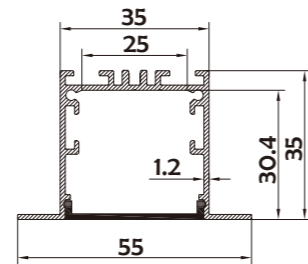

I Structure image

I Effect image

• Optional cover

HL-A035

Material	AL6063+PC/PMMA
Surface	Anodized/Painting
Lighting source width	24mm
Length	4m/max
Application	For offices, conference rooms, supermarkets, home lighting, etc.