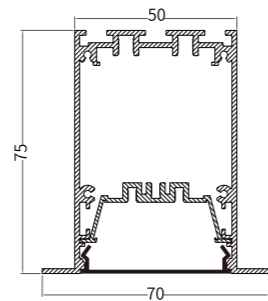

• Optional cover

I Structure image

I Effect image

HL-B5075C

Material	AL6063-T5+PC
Surface	Anodized/Painting
Lighting source width	30mm
Length	4m/max
Application	Widely used in shopping centers, commercial buildings, office buildings, home lighting, etc.