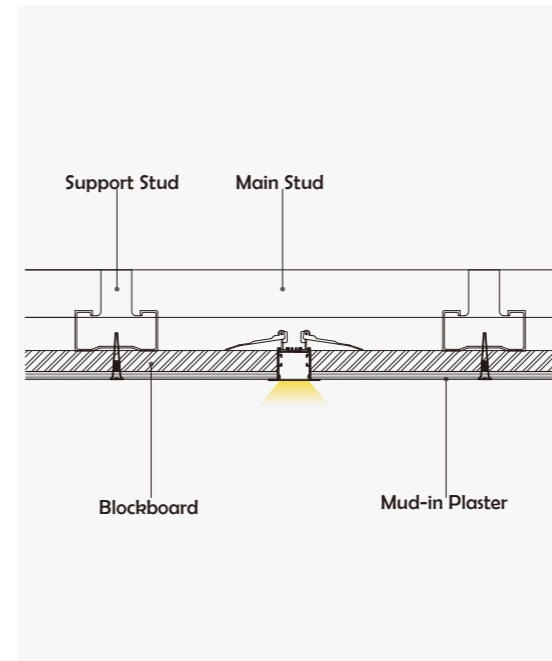

I Structure image