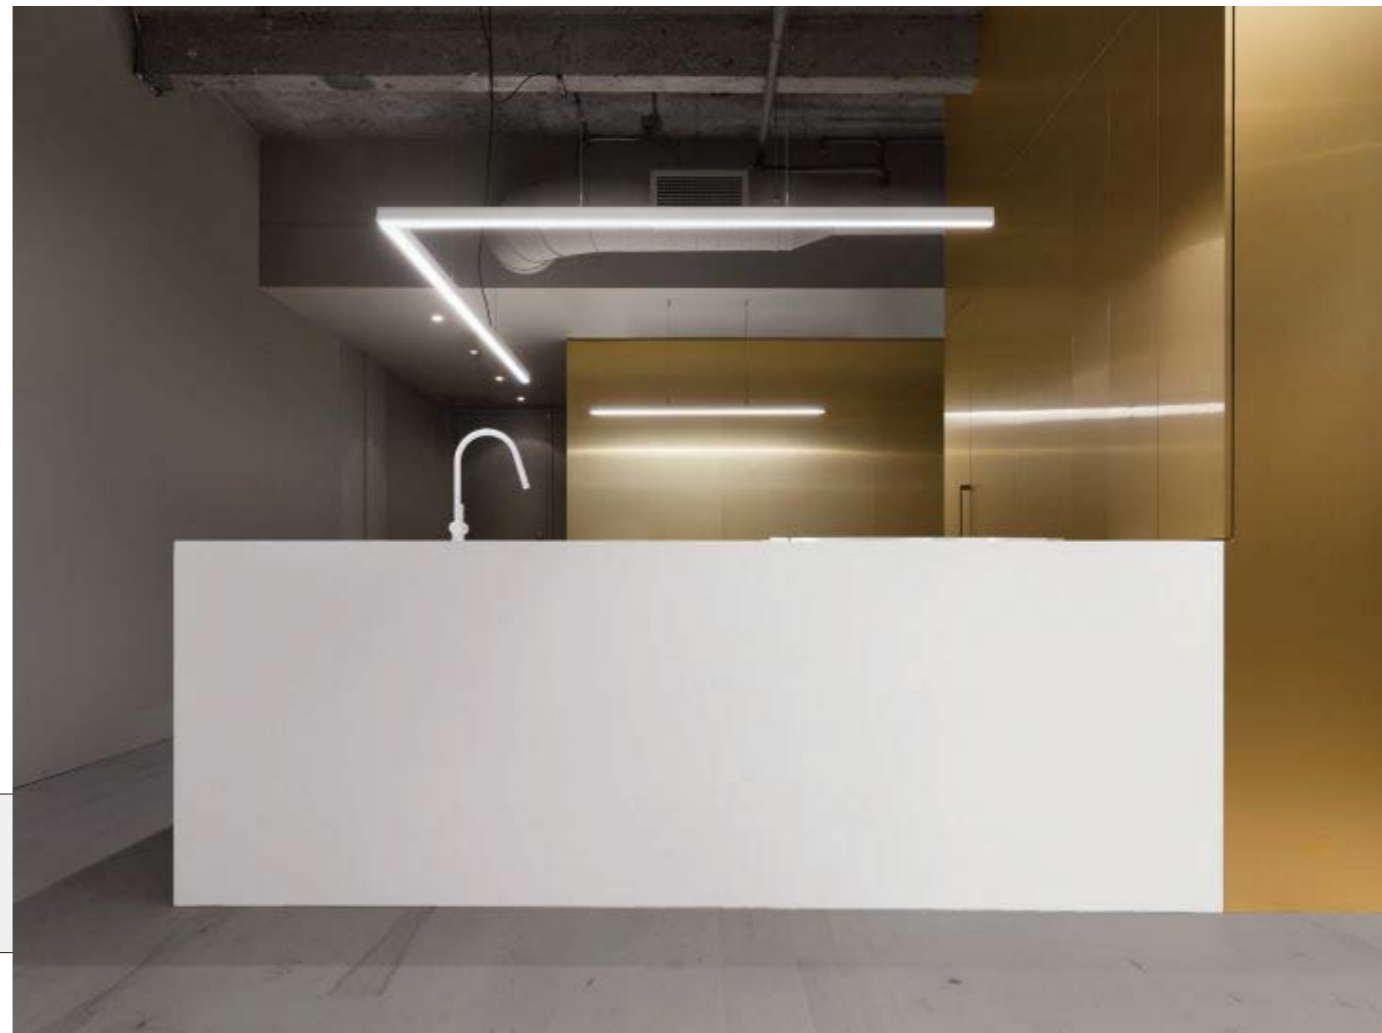

Aluminum Profile

End Cap

Suspended Rope

Connector

• Optional cover

Opal (PC)

I Structure image

I Effect image