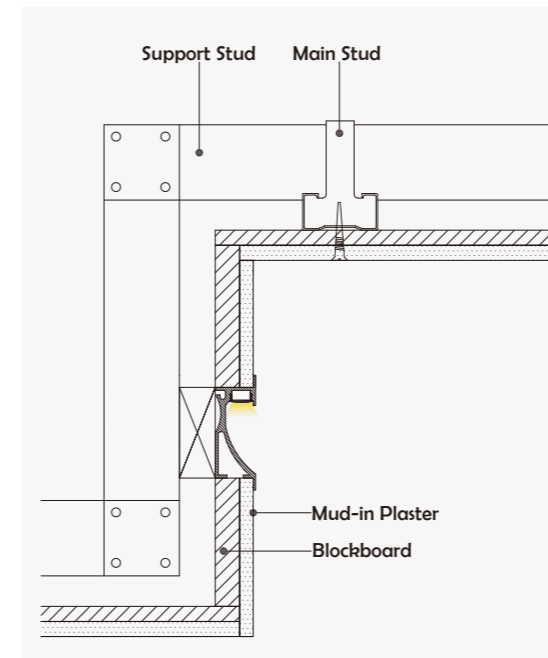

Aluminum Profile

End Cap

• Optional cover

I Structure image

I Effect image

HL-BAPLO24

Material	AL6063+PC/PMMA
Surface	Anodized/Painting
Lighting source width	18mm
Length	4m/max
Application	For roads / corridor / conference room / office ceiling application.