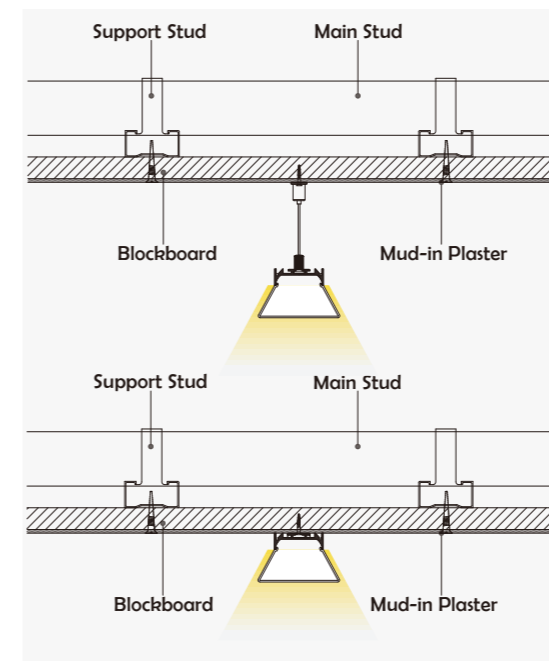

I Structure image

I Effect image

HL-A068

Material	AL6063+PC
Surface	Anodized/Painting
Lighting source width	33mm
Length	4m/max
Application	For pendent and surface mounted.

• Optional cover

I Structure image