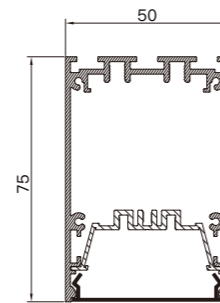

• Optional cover

I Structure image

I Effect image

HL-B5075A

Material	AL6063-T5+PC
Surface	Anodized/Painting
Lighting source width	30mm
Length	4m/max
Application	Widely used in shopping centers, commercial buildings, office buildings, home lighting, etc.