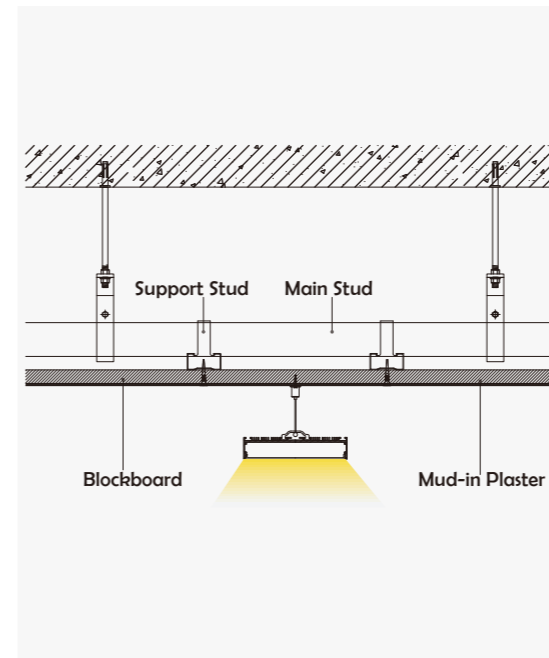

HL-A082

Material	AL6063+PC
Surface	Anodized/Painting
Lighting source width	143mm
Length	4m/max
Application	For offices/conference rooms supermarkets/home lighting application.

• Optional cover

I Structure image