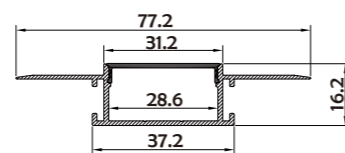

Aluminum Profile

End Cap

• Optional cover

Opal (PC)

I Structure image

I Effect image

HL-A080

Material	AL6063+PC
Surface	Anodized/Painting
Lighting source width	28mm
Length	4m/max
Application	Widely used in shopping centers, commercial buildings, office buildings, home lighting, etc.