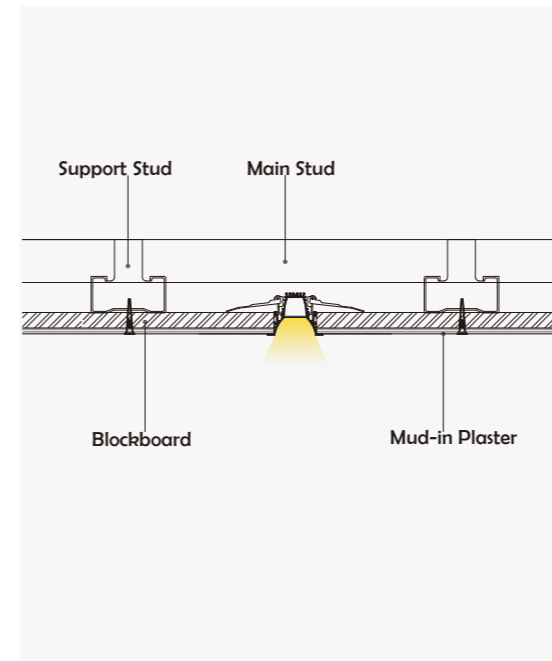

I Effect image

HL-A016

Material	AL6063+PC
Surface	Anodized/Painting
Lighting source width	16mm
Length	4m/max
Application	For offices, conference rooms, supermarkets, home lighting, etc.

• Optional cover

I Structure image