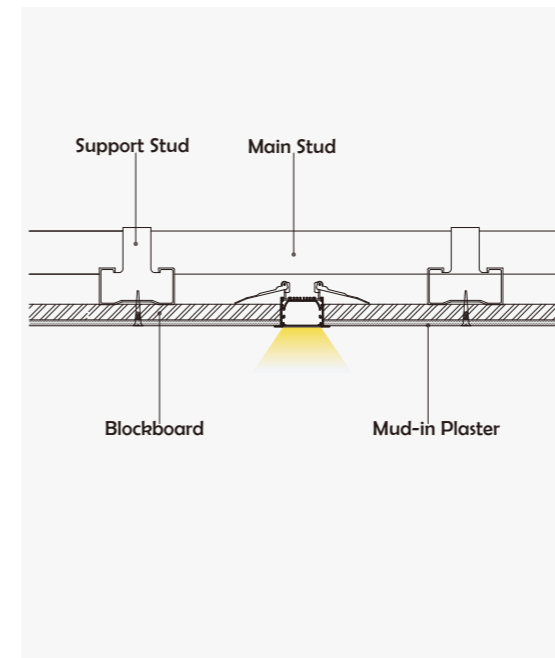

I Effect image

HL-A015

Material	AL6063+PC
Surface	Anodized/Painting
Lighting source width	31mm
Length	4m/max
Application	For offices, conference rooms, supermarkets, home lighting, etc.

• Optional cover

I Structure image