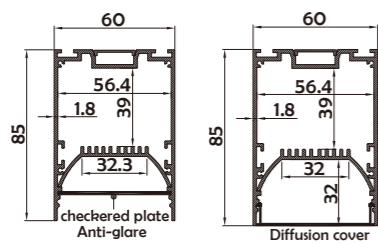

Blue

White

I Structure image

I Effect image

HL-A072

Material	Al6063+PC/Checked Plate
Surface	Anodized/Painting
Lighting source width	max 32mm, min 16mm
Length	4m/max
Application	For offices/conference rooms /supermarkets/home lighting application.