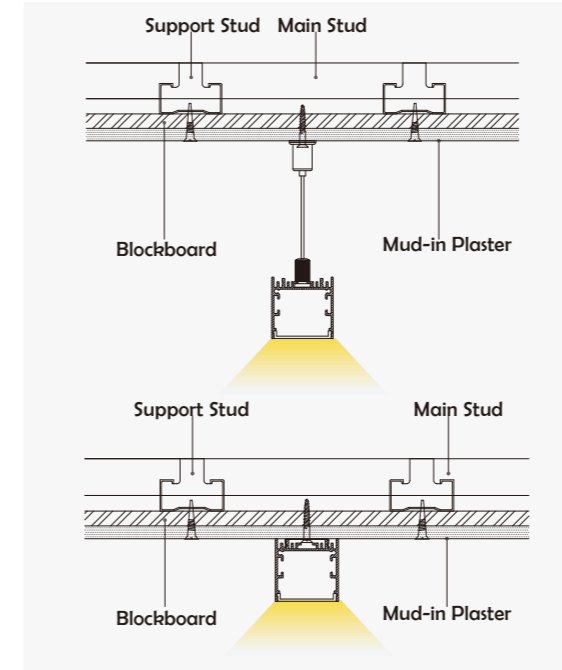

I Structure image