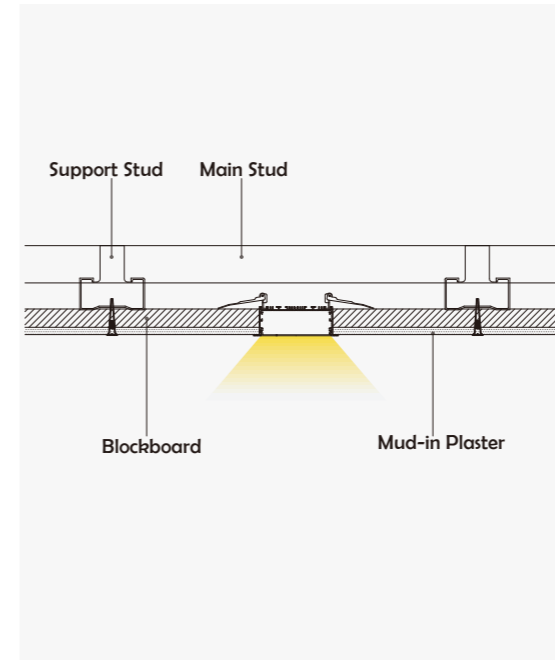

I Structure image