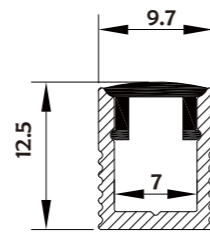

Aluminum Profile

End Cap

• Optional cover

Opal (PC)

I Structure image

I Effect image

HL-A063

Material	AL6063+PC/PMMA
Surface	Anodized/Painting
Lighting source width	7mm
Length	4m/max
Application	Widely used in shopping centers, commercial buildings, office buildings, home lighting, etc.