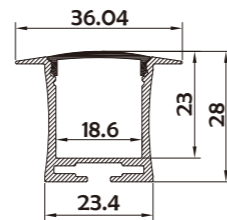

Aluminum Profile

End Cap

• Optional cover

Opal (PC)

I Structure image

I Effect image

HL-BAPLO50

Material	AL6063+PC/PMMA
Surface	Anodized/Painting
Lighting source width	18mm
Length	4m/max
Application	Apply to office, boardroom, supermarket and home lighting, mainly application for drywall and ceiling.