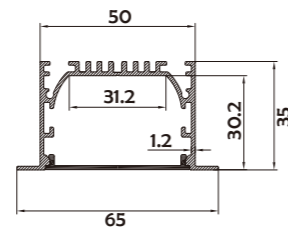

Material	AL6063+PC
Surface	Anodized/Painting
Lighting source width	31mm
Length	4m/max
Application	For offices, conference rooms, supermarkets, home lighting, etc.