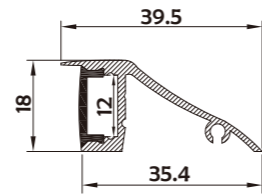

• Optional cover

I Structure image

I Effect image

HL-BAPLO30

Material	AL6063+PC/PMMA
Surface	Anodized/Painting
Lighting source width	12mm
Length	4m/max
Application	For hotel / living room / corridor / KTV decoration application.