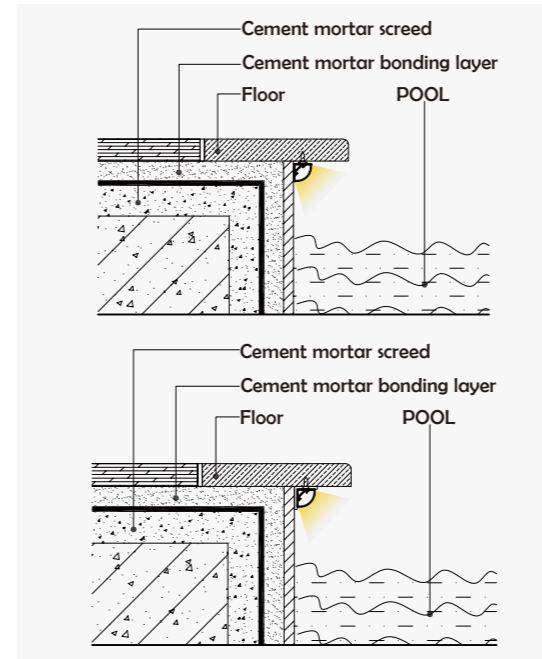

I Structure image