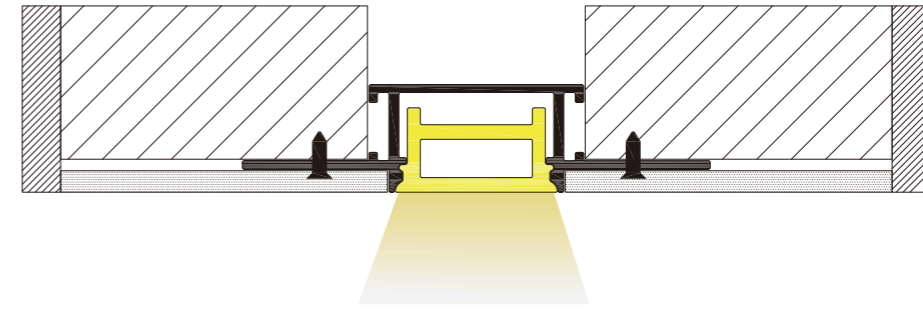

I Installation: