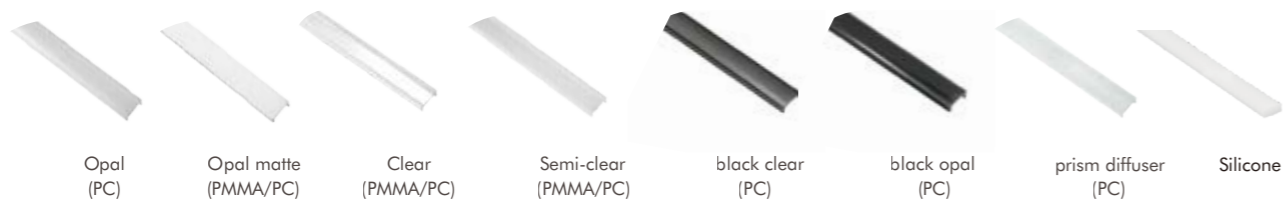

• Optional cover