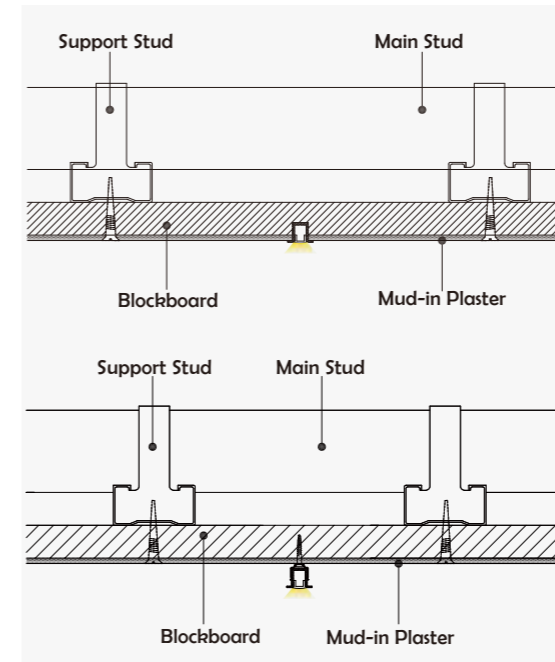

I Structure image