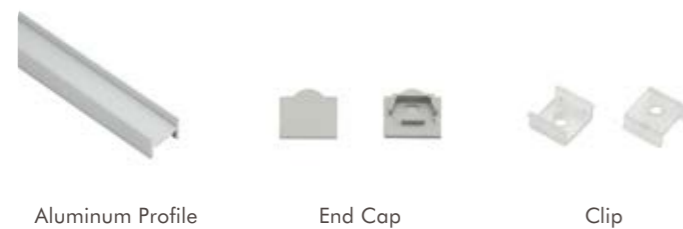

Material	AL6063+PMMA
Surface	Anodized/Painting
Lighting source width	16mm
Length	4m/max
Application	For offices / conference rooms / supermarkets / home lighting application.

Aluminum Profile

End Cap

Clip

• Optional cover