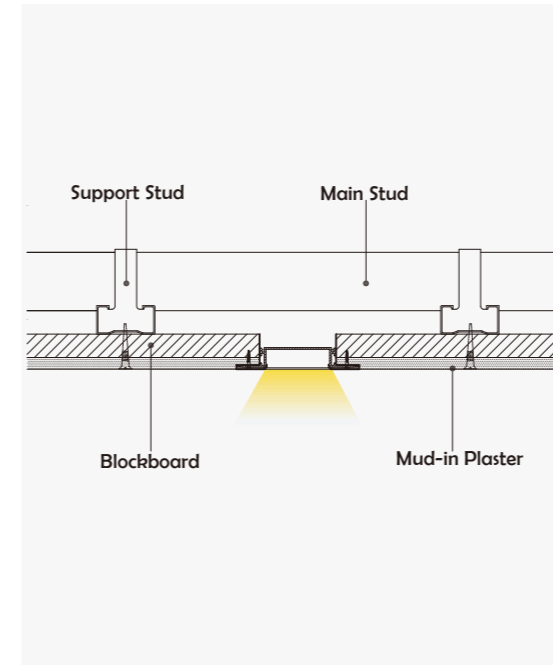

Aluminum Profile

End Cap

• Optional cover

Opal (PC)

I Structure image

I Effect image

HL-A059

Material	AL6063+PC/PMMA
Surface	Anodized/Painting
Lighting source width	14mm
Length	4m/max
Application	Widely used in ceilings, corners of display racks, etc.