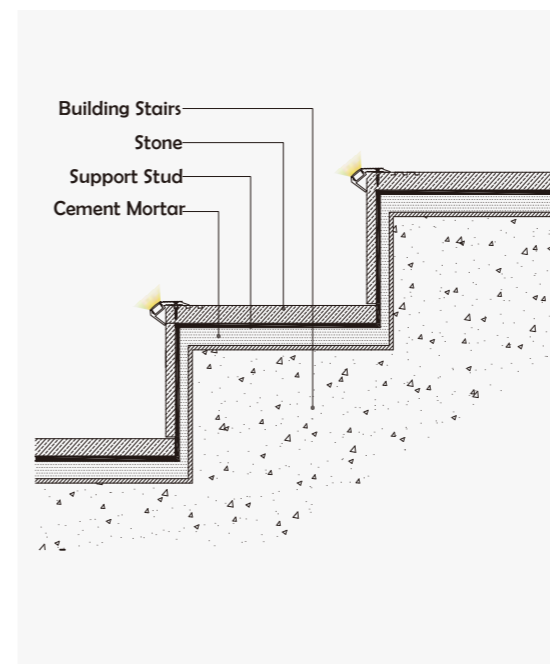

I Structure image