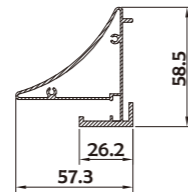

End Cap

Suspended Rope

Mounting Screw

I Structure image

I Effect image

HL-BAPLO44A

Material	AL6063
Surface	Anodized/Painting
Lighting source width	10mm
Length	4m/max
Application	For kitchen and bathroom / advertising/house decoration application.