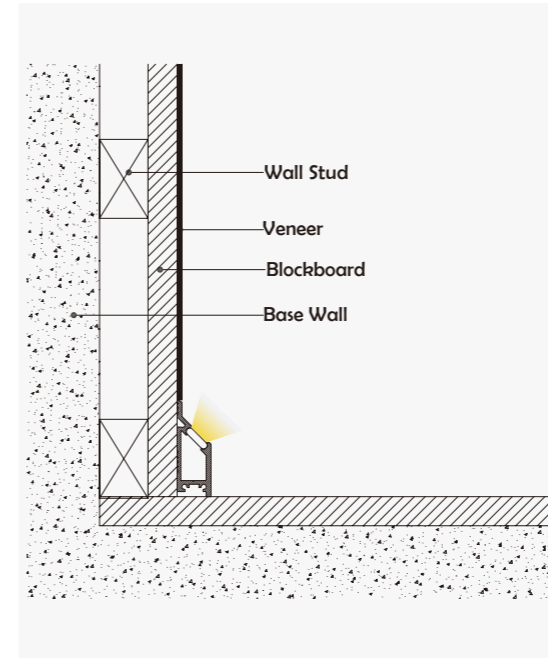

I Structure image