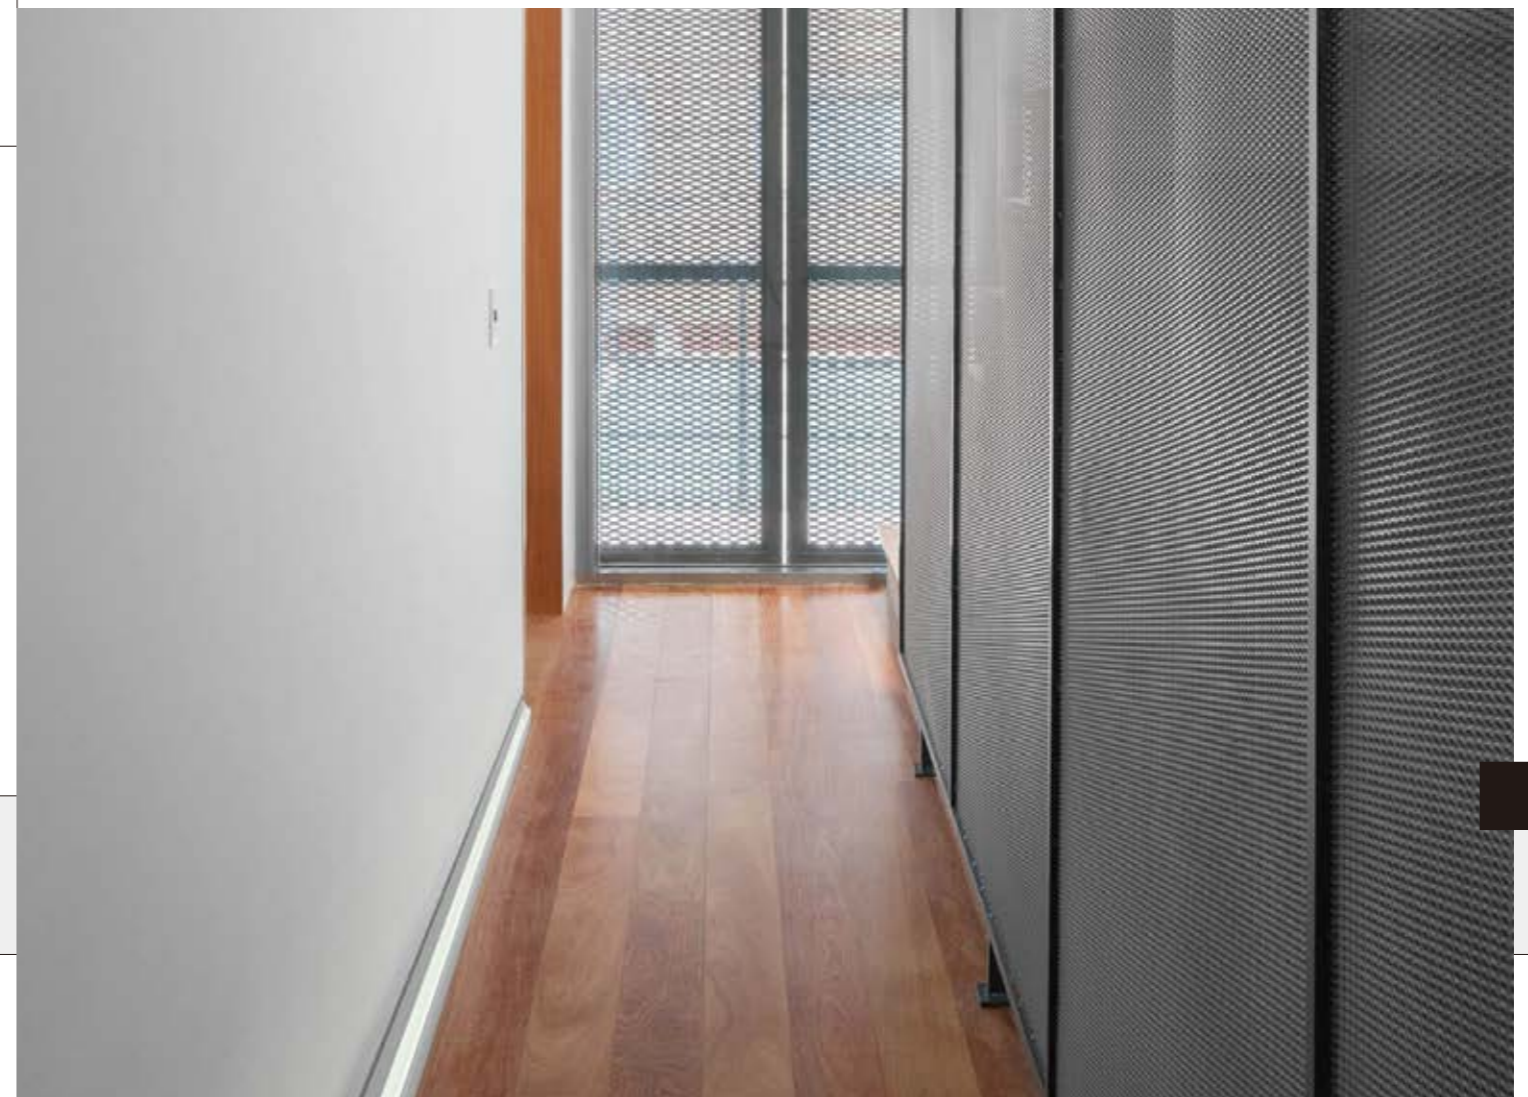

Blue

White

I Structure image

I Effect image

HL-A072

Material	Al6063+PC/Checked Plate
Surface	Anodized/Painting
Lighting source width	max 32mm, min 16mm
Length	4m/max
Application	For offices/conference rooms /supermarkets/home lighting application.