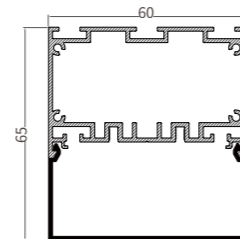

Material	AL6063-T5+PC
Surface	Anodized/Painting
Lighting source width	50mm
Length	4m/max
Application	Widely used in shopping centers, commercial buildings, office buildings, home lighting, etc.