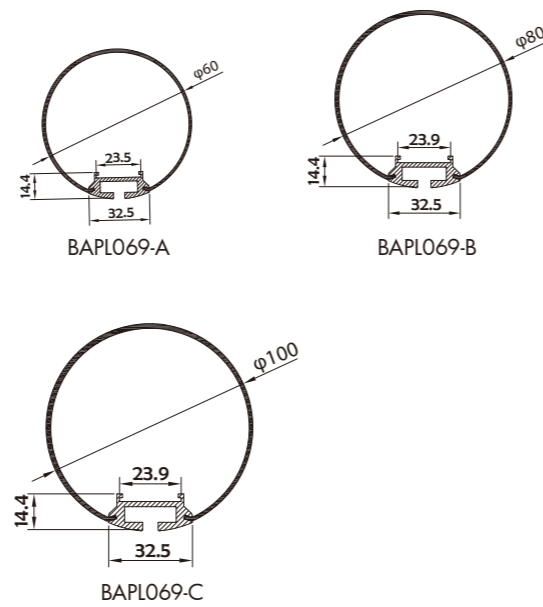

• Optional cover

Opal matte + light lens (PC)

I Structure image

I Effect image

HL-BAPL069-A/B/C

Material	AL6063+PC
Surface	Anodized/Painting
Lighting source width	23mm
Length	4m/max
Application	For offices/conference rooms / supermarkets/home lighting application.