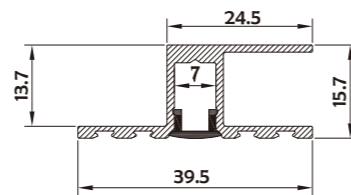

I Structure image

I Effect image

HL-A004

Material	AL6063+PC
Surface	Anodized/Painting
Lighting source width	max13mm, max7mm
Length	4m/max
Application	Ceiling corner lighting.

Aluminum Profile

• Optional cover