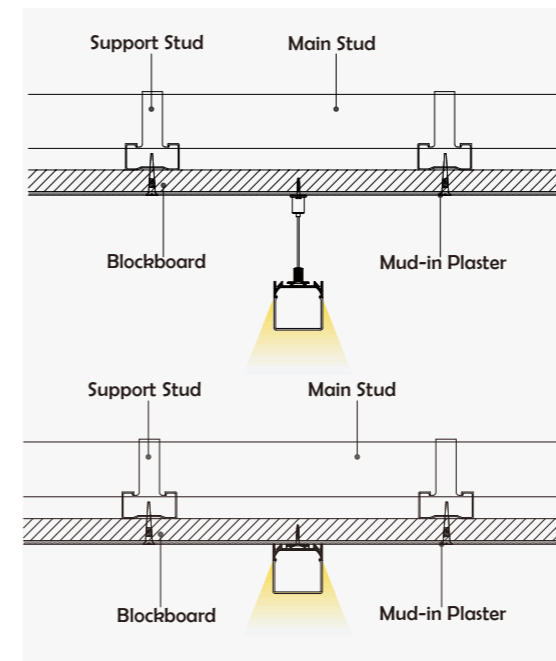

I Structure image