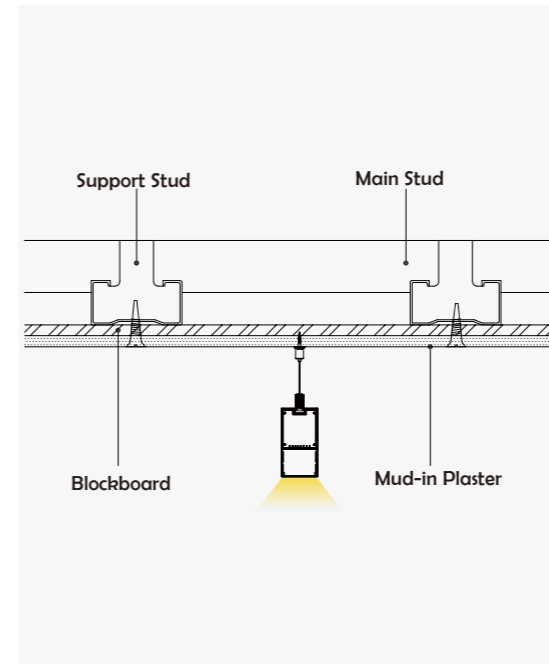

Aluminum Profile

End Cap

Suspended Rope

Connector

• Optional cover

I Structure image

I Effect image

HL-BAPL064A/B/C