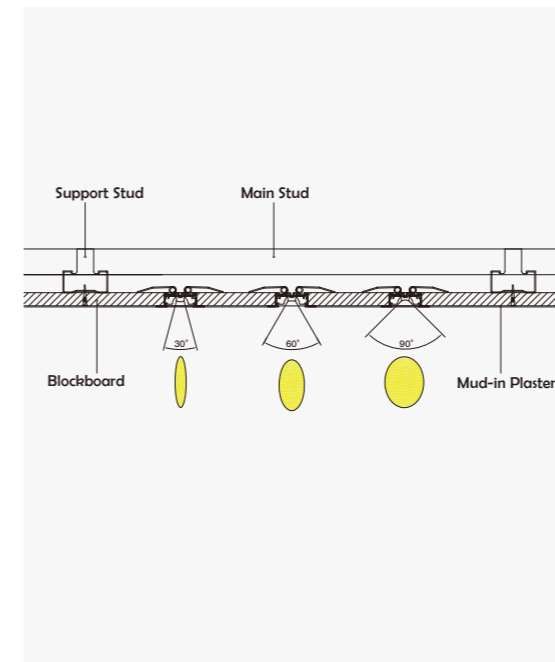

• Optional cover

I Structure image