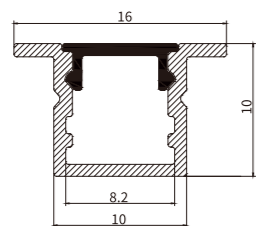

• Optional cover

Opal (PC)

Black Opal (PC)

I Structure image

I Effect image

HL-1010Q

Material	AL6063+PC
Surface	Anodized/Painting
Lighting source width	8mm
Length	4m/max
Application	For offices/conference rooms / supermarkets/home lighting application.