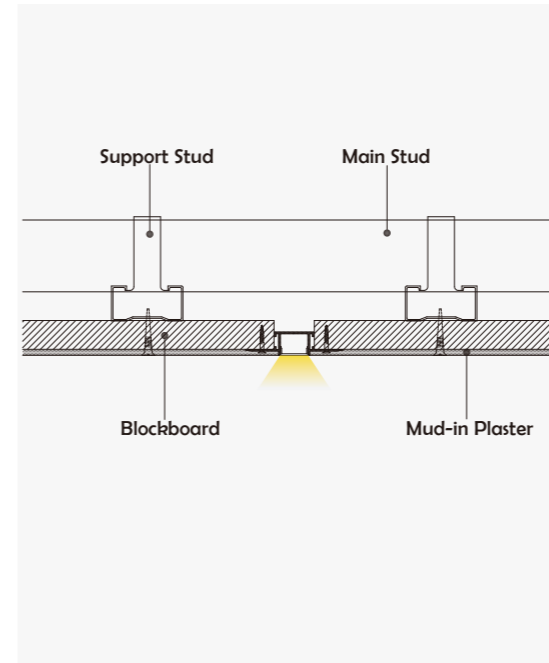

Aluminum Profile

End Cap

• Optional cover

Opal (PC)

I Structure image

I Effect image

HL-A080

Material	AL6063+PC
Surface	Anodized/Painting
Lighting source width	28mm
Length	4m/max
Application	Widely used in shopping centers, commercial buildings, office buildings, home lighting, etc.