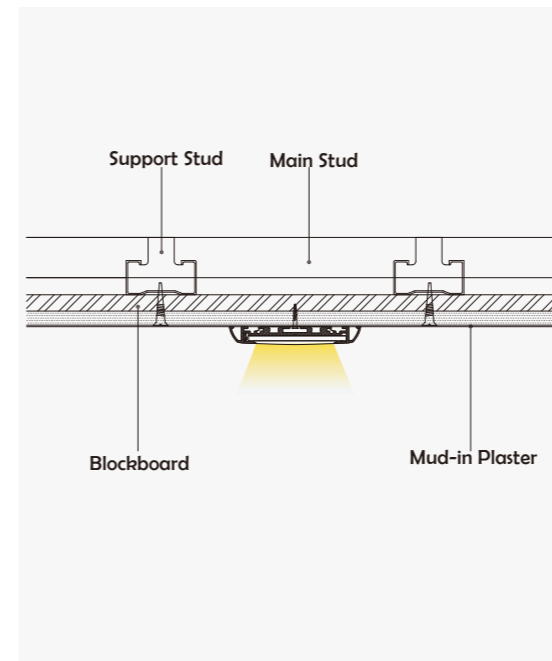

I Structure image