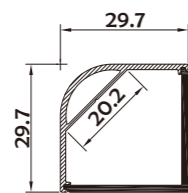

I Structure image

I Effect image

• Optional cover

HL-BAPL015

Material	AL6063+PMMA
Surface	Anodized/Painting
Lighting source width	20mm
Length	4m/max
Application	For wardrobe / bookcase / bars / counter and other cabinet application.