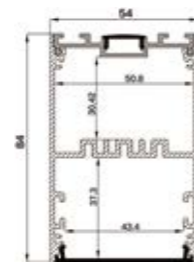

I Structure image

I Effect image

• Optional cover

HL-A046-1

Material	AL6063+PC/Aluminum Cover
Surface	Anodized/Painting
Lighting source width	48mm
Length	4m/max
Application	Widely used in shopping centers, commercial buildings, office buildings, home lighting, etc.