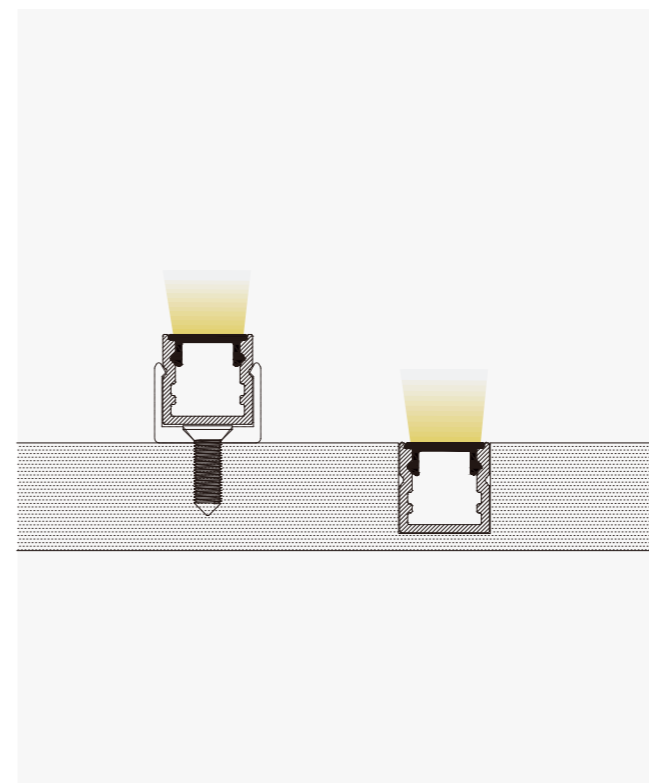

• Optional cover

Opal (PC)

Black Opal (PC)

I Structure image

I Effect image

HL-1010Q

Material	AL6063+PC
Surface	Anodized/Painting
Lighting source width	8mm
Length	4m/max
Application	For offices/conference rooms / supermarkets/home lighting application.