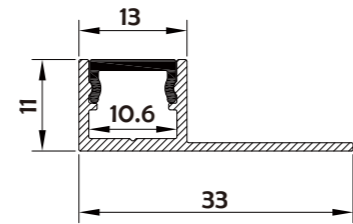

Aluminum Profile

End Cap

• Optional cover

Opal (PC)

I Structure image

I Effect image

HL-A062

Material	AL6063+PC
Surface	Anodized/Painting
Lighting source width	10mm
Length	4m/max
Application	Widely used in ceilings, corners of display racks, etc.