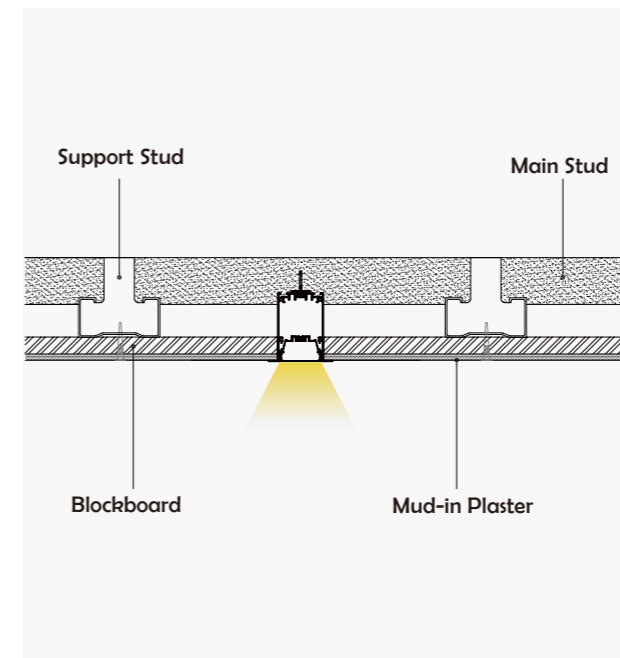

I Structure image