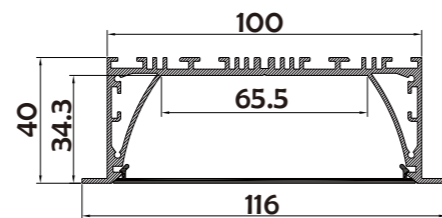

Material	AL6063+PC
Surface	Anodized/Painting
Lighting source width	64mm
Length	4m/max
Application	Widely used in shopping centers, commercial buildings, office buildings, home lighting, etc.