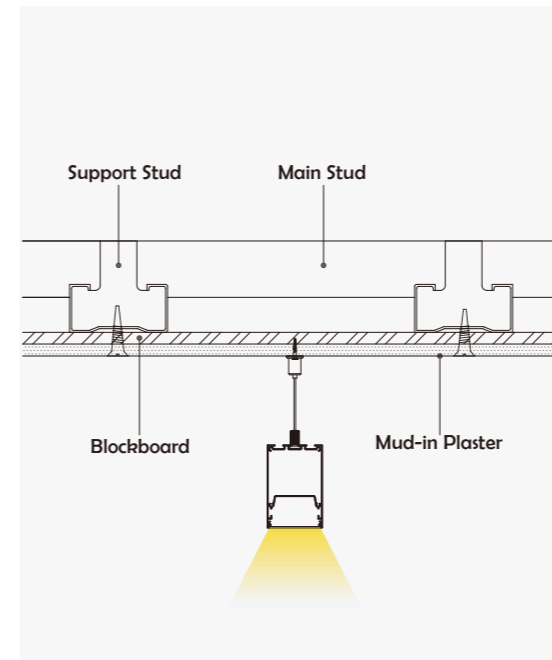

• Optional cover

I Structure image