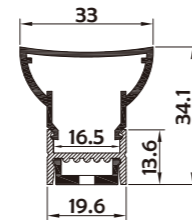

Material	AL6063+PMMA
Surface	Anodized/Painting
Lighting source width	16mm
Length	4m/max
Application	For offices / conference rooms / supermarkets / home lighting application.

Aluminum Profile   End Cap   Clip