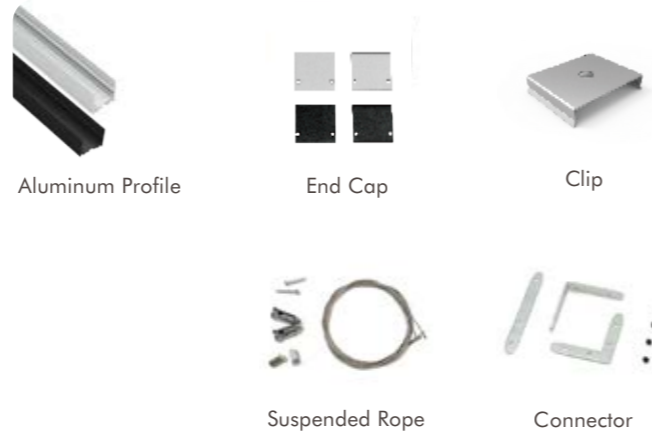

• Optional cover

I Structure image

I Effect image

HL-A034

Material	AL6063+PC/PMMA
Surface	Anodized/Painting
Lighting source width	24mm
Length	4m/max
Application	For offices, conference rooms, supermarkets, home lighting, etc.