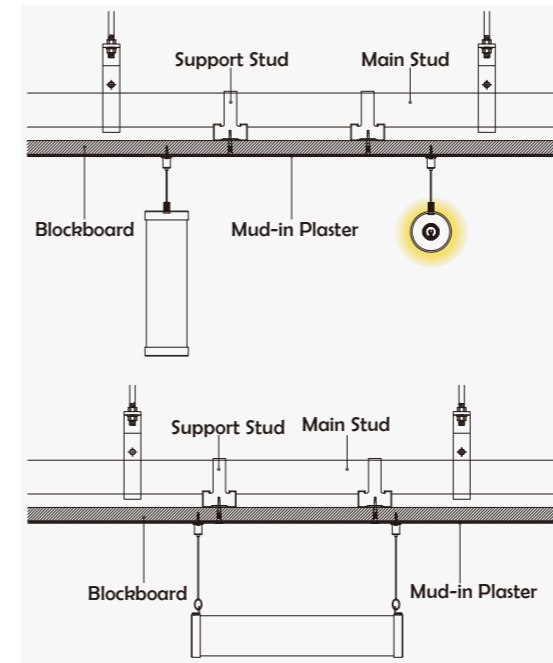

• Optional cover

Opal (PC)

Aluminum Profile

End Cap

Clip

Suspended Rope

Connector

I Structure image