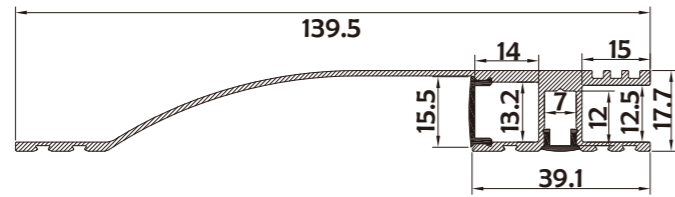

I Structure image

I Effect image

HL-A002

Material	AL6063+PC/PMMA
Surface	Anodized/Painting
Lighting source width	max 13mm/ max 7mm
Length	4m/max
Application	Ceiling corner lighting.

Aluminum Profile

• Optional cover