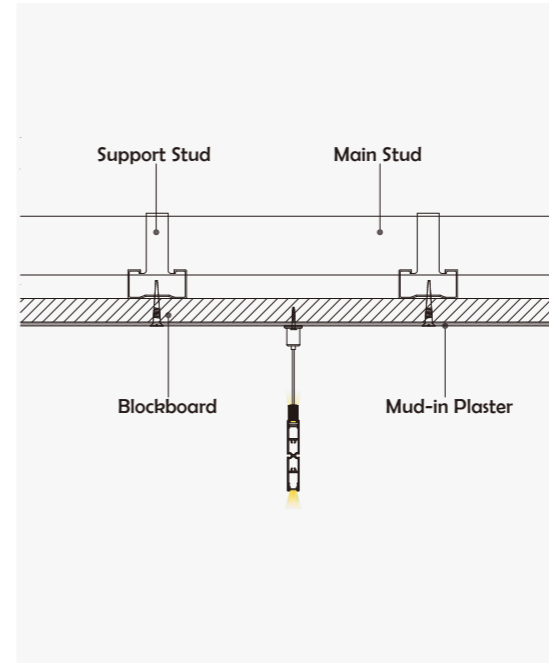

I Structure image