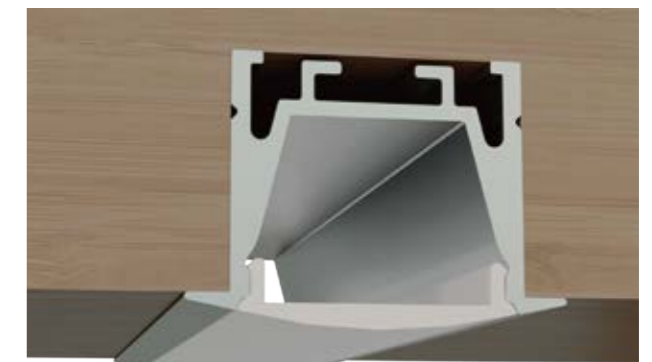

Semi-clear (PMMA/PC)

Black clear (PC)

I Structure image

I Effect image

HL-BAPLO14H1

I Structure image

I Effect image

Material	AL6063+PC/PMMA
Surface	Anodized/Painting
Lighting source width	20mm
Length	4m/max
Application	For offices / conference rooms/ supermarkets / home lighting application.