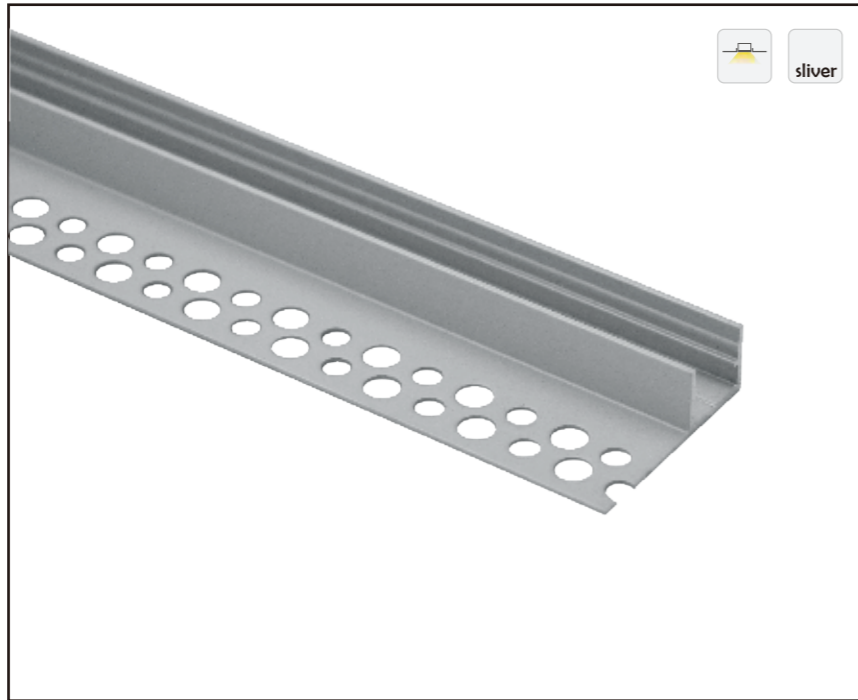

Aluminum Profile

End Cap

• Optional cover

Opal (PC)

I Structure image

I Effect image

HL-A062

Material	AL6063+PC
Surface	Anodized/Painting
Lighting source width	10mm
Length	4m/max
Application	Widely used in ceilings, corners of display racks, etc.