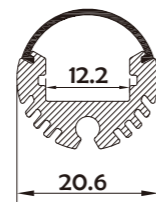

Material	Al6063+PMMA
Surface	Anodized/Painting
Lighting source width	12mm
Length	4m/max
Application	For closets / cloakrooms / dressing rooms / fitting rooms / lockers, etc.

Aluminum Profile

End Cap

Mounting Bracket