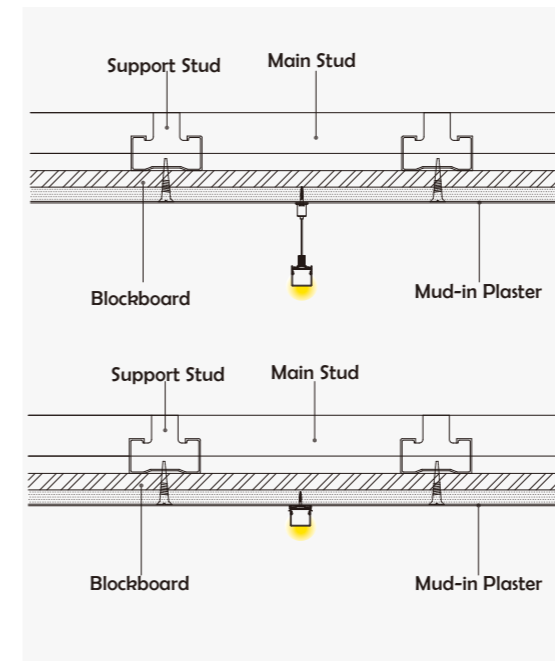

HL-A013-1

Material	AL6063+PC
Surface	Anodized/Painting
Lighting source width	20mm
Length	4m/max
Application	For offices, conference rooms, supermarkets, home lighting, etc.

• Optional cover

I Structure image