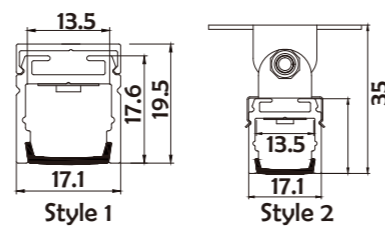

I Structure image

I Effect image

HL-A045

Material	AL6063+PC
Surface	Anodized/Painting
Lighting source width	13mm
Length	4m/max
Application	Cabinet lighting

Aluminum Profile End Cap Clip

• Optional cover

Opal (PC)