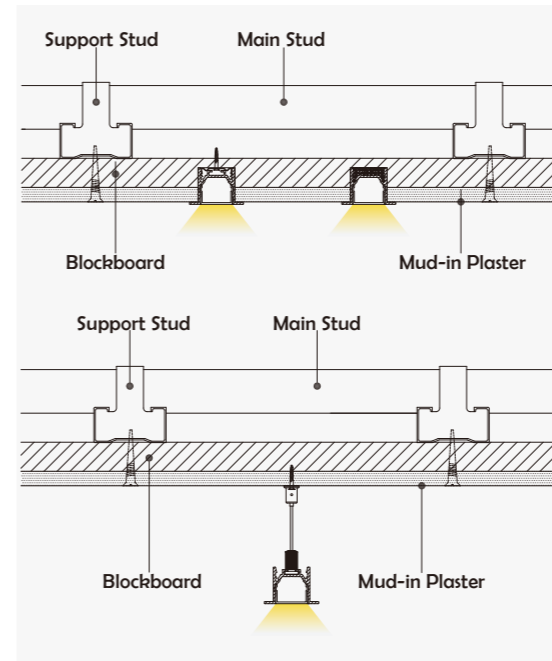

End Cap

Clip

• Optional cover

Opal (PC)

I Structure image

I Effect image

HL-A055

Material	AL6063+PC
Surface	Anodized/Painting
Lighting source width	14mm
Length	4m/max
Application	Widely used in shopping centers, commercial buildings, office buildings, home lighting, etc.