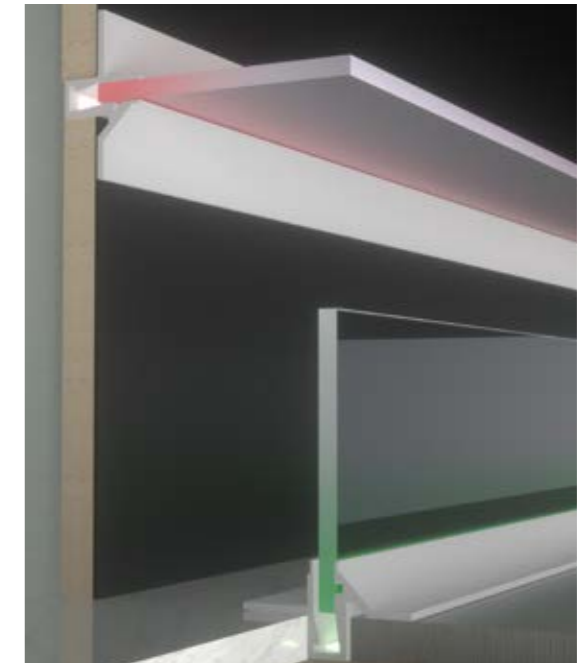

Aluminum Profile

End Cap

I Structure image

I Effect image

HL-BAPLO44C

Material	AL6063
Surface	Anodized/Painting
Lighting source width	10mm
Length	4m/max
Application	For kitchen and bathroom / advertising / house decoration application.