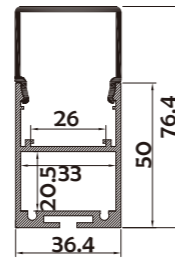

Clear Microprism (PC)

I Structure image

I Effect image

HL-BAPLO38

Material	AL6063+PC
Surface	Anodized/Painting
Lighting source width	25mm
Length	4m/max
Application	For offices / conference rooms / supermarkets / home lighting application.