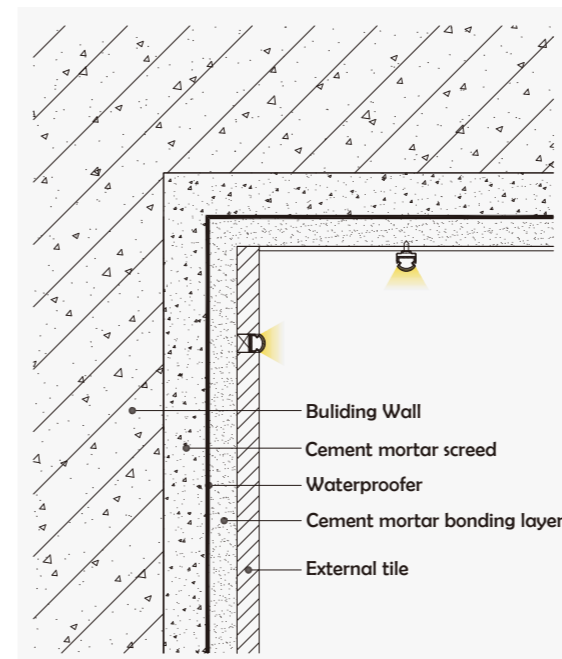

I Structure image