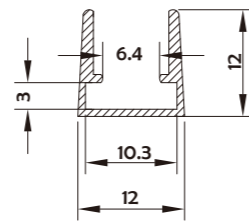

Aluminum Profile

End Cap

I Structure image

I Effect image

HL-BAPLO44C

Material	AL6063
Surface	Anodized/Painting
Lighting source width	10mm
Length	4m/max
Application	For kitchen and bathroom / advertising / house decoration application.