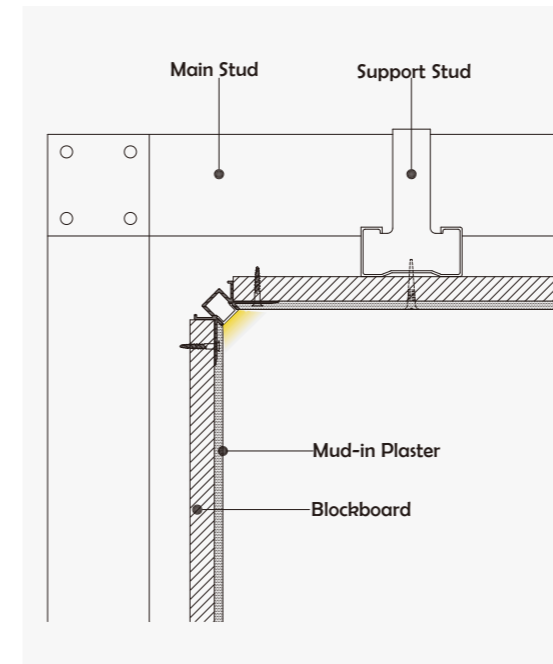

Aluminum Profile

End Cap

• Optional cover

Opal (PC)

I Structure image

I Effect image

HL-A078

Material	AL6063+PC
Surface	Anodized/Painting
Lighting source width	9mm
Length	4m/max
Application	Widely used in the application of 90 degrees inside the corner, corner lighting and so on.