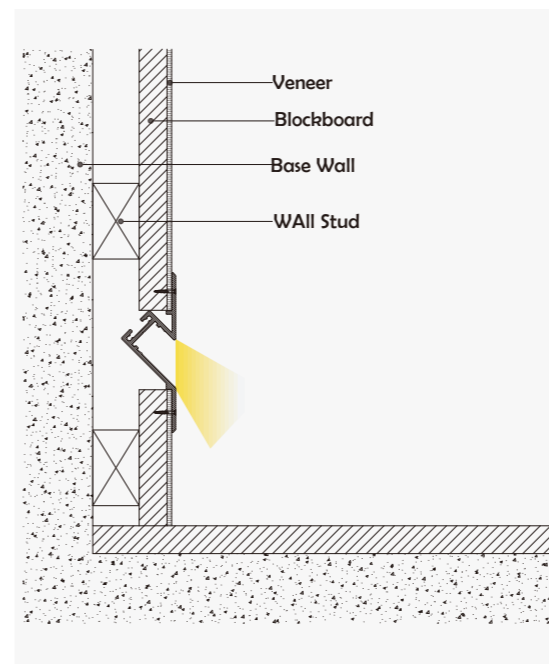

I Effect image

HL-A069

Material	Al6063
Surface	Anodized/Painting
Lighting source width	14mm
Length	4m/max
Application	For recessed in corner wall.

Aluminum Profile

End Cap

Screws

I Structure image

I Effect image