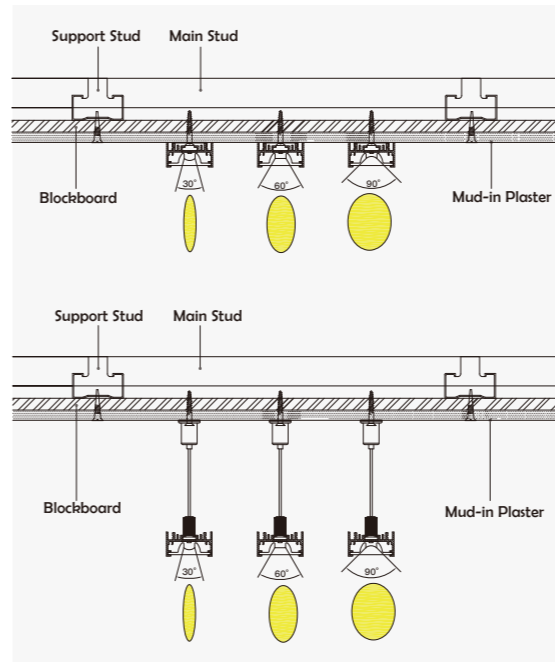

• Optional cover

I Structure image