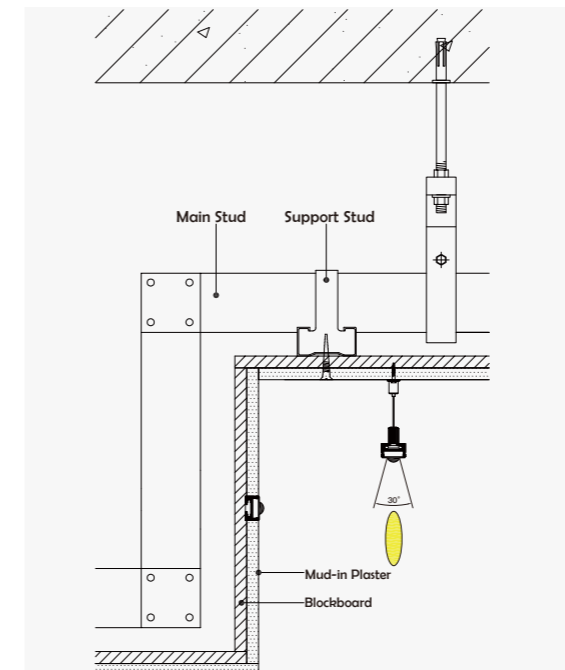

• Optional cover

I Structure image