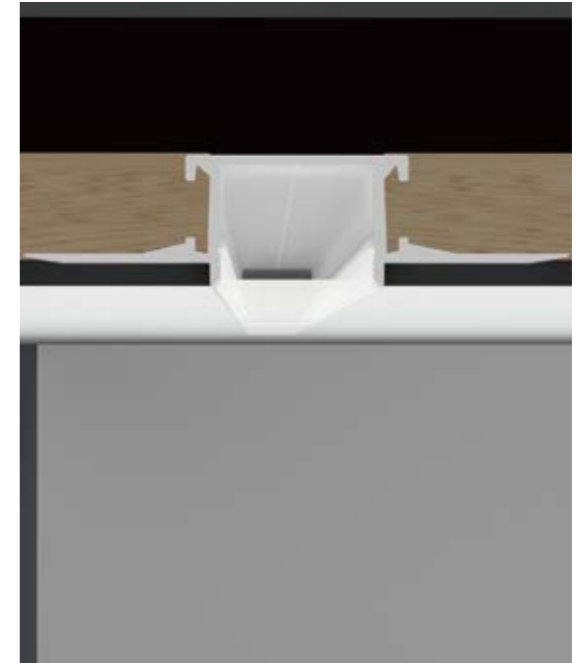

Aluminum Profile

End Cap

• Optional cover

Opal (PC)

I Structure image

I Effect image

HL-A080

Material	AL6063+PC
Surface	Anodized/Painting
Lighting source width	28mm
Length	4m/max
Application	Widely used in shopping centers, commercial buildings, office buildings, home lighting, etc.