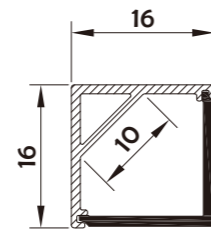

Clear (PMMA/PC)

Semi-clear (PMMA/PC)

black clear (PC)

black opal (PC)

prism diffuser (PC)

Silicone

HL-BAPL005

Material	AL6063+PC/PMMA
Surface	Anodized/Painting
Lighting source width	10mm
Length	4m/max
Application	For wardrobe / Bookcase / Bars / Counter and other cabinet application.