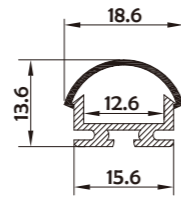

• Optional cover

I Structure image

I Effect image

HL-BAPLO39

Material	AL6063+PMMA
Surface	Anodized/Painting
Lighting source width	12mm
Length	4m/max
Application	Apply to office, boardroom, supermarket and home lighting, mainly application for drywall and ceiling.