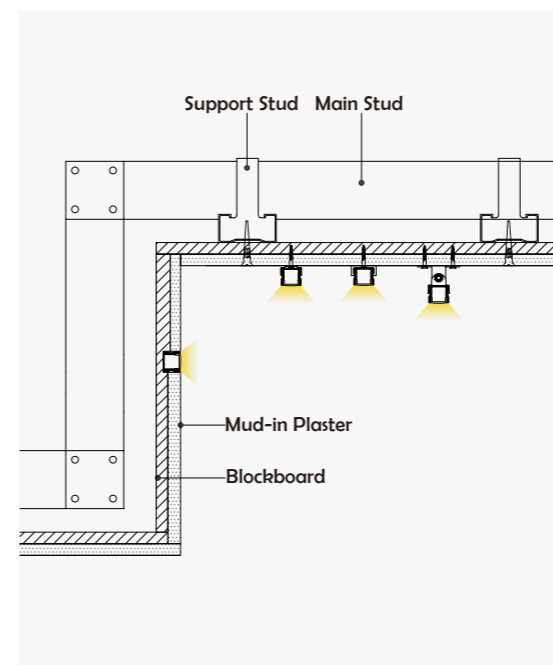

I Structure image