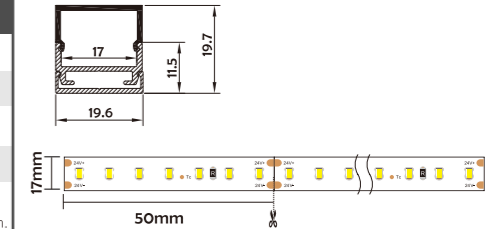

Installation Accessories

Aluminum Profile

End Cap

Optional cover

Opal matte (PMMA)

HL-BAPL011	
Material	AL6063+PC/PMMA
Surface	Anodized/Painting
Lighting source width	17mm
Length	4m/max
Application	For offices /conference rooms/ supermarkets / home lighting application.