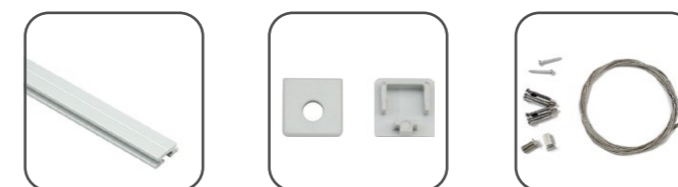

Installation Accessories

Aluminum Profile   End Cap   Suspended Rope

Optional cover