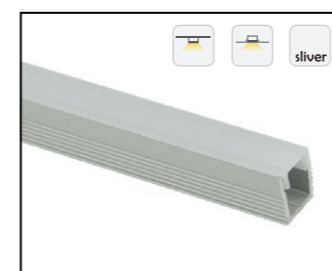

Installation Accessories

Aluminum Profile

End Cap

Clip

Suspended Rope

Optional cover

Opal (PC)

HL-A063	
Material	AL6063+PC/PMMA
Surface	Anodized/Painting
Lighting source width	7mm
Length	4m/max
Application	Widely used in shopping centers, commercial buildings, office buildings, home lighting, etc.