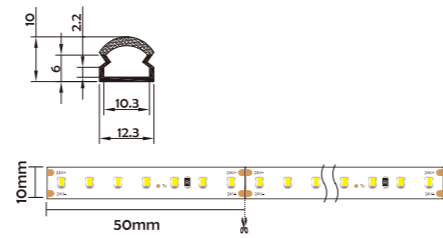

Installation Accessories

End Cap Clip Waterproof Grade

Optional cover

Opal matte+light lense (PMMA)

HL-BAPL066-F	
Material	PMMA
Surface	Double color
Lighting source width	10mm
Length	4m/max
Application	For outdoors/building/pool/square decoration/park decoration application.