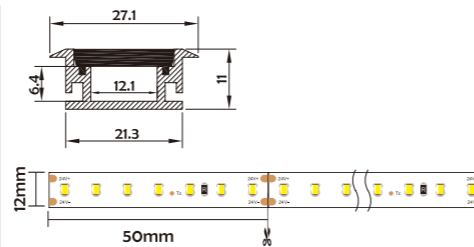

Installation Accessories

Aluminum Profile

End Cap

Optional cover

HL-BAPL048	
Material	AL6063+PC
Surface	Anodized/Painting
Lighting source width	12mm
Length	4m/max
Application	For stairs/park/supermarkets and other public place application.