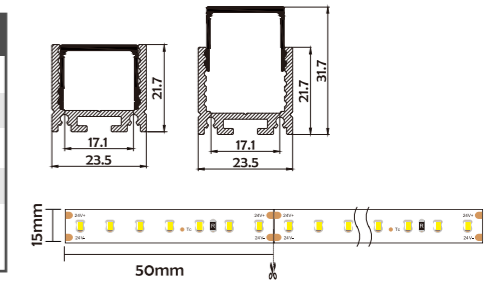

Installation Accessories

Aluminum Profile End Cap Clip

Optional cover

Opal (PC) Opal matte (PMMA/PC) Clear (PMMA/PC) Semi-clear (PMMA/PC)

HL-A074	
Material	AL6063+PC
Surface	Anodized/Painting
Lighting source width	15mm
Length	4m/max
Application	Widely used in shopping centers, commercial buildings, office buildings, home lighting, etc.