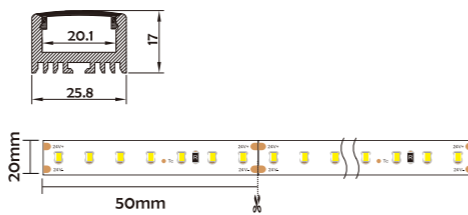

HL-BAPL026	
Material	AL6063+PC/PMMA
Surface	Anodized/Painting
Lighting source width	20mm
Length	4m/max
Application	For offices/conference rooms/ supermarkets/home lighting application.