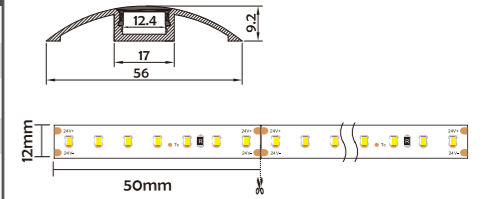

Installation Accessories

Aluminum Profile End Cap Clip

Optional cover

HL-BAPL021	
Material	AL6063+PC/PMMA
Surface	Anodized/Painting
Lighting source width	12mm
Length	4m/max
Application	For roads/corridor/conference room/hotel and other public place application.