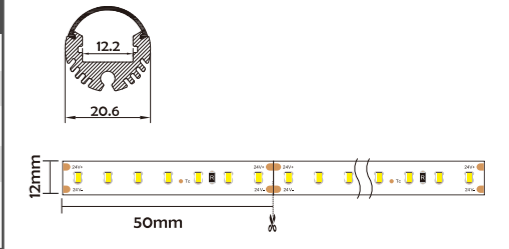

HL-BAPL008	
Material	AL6063+PMMA
Surface	Anodized/Painting
Lighting source width	12mm
Length	4m/max
Application	For closets/cloakrooms/dressing rooms /fitting rooms/lockers, etc.