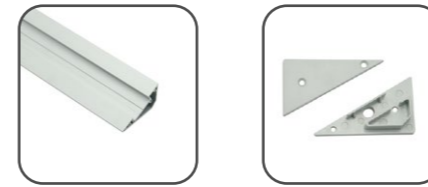

Installation Accessories

Aluminum Profile   End Cap

Optional cover