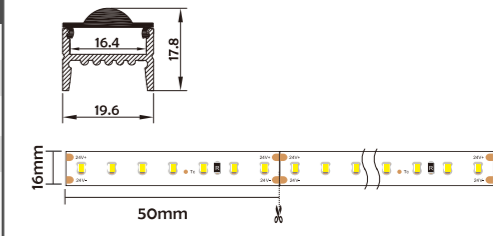

Installation Accessories

Aluminum Profile End Cap Clip

Optional cover

Opal (PC) Opal matte (PC) Clear (PC) Semi-clear (PC) black clear (PC) black opal (PC) Silicone

HL-BAPL034	
Material	AL6063+PMMA
Surface	Anodized/Painting
Lighting source width	16mm
Length	4m/max
Application	For offices/conference rooms/supermarkets/home lighting application.