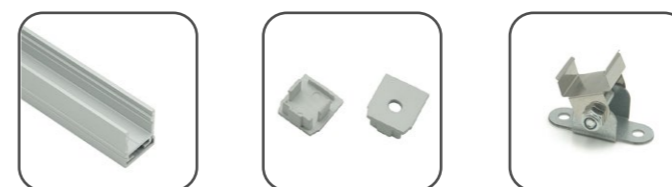

Installation Accessories

Aluminum Profile   End Cap   Clip

Optional cover