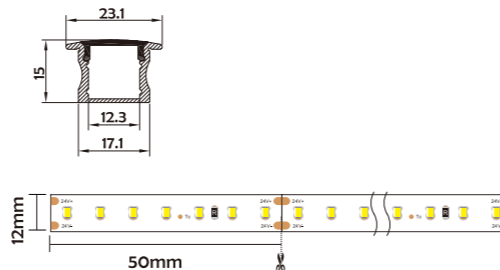

black clear (PC)

black opal (PC)

prism diffuser (PC)

Silicone

HL-BAPL003	
Material	AL6063+PC/PMMA
Surface	Anodized/Painting
Lighting source width	12mm
Length	4m/max
Application	For wardrobe/bookcase/bars/ counter and other cabinet application.