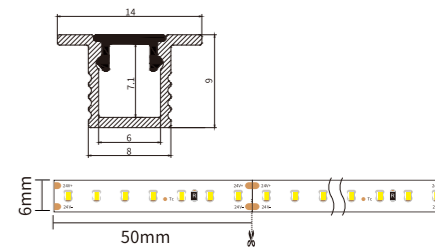

Aluminum Profile

End Cap

Clip

Optional cover

Opal (PC)

HL-0814	
Material	AL6063+PC
Surface	Anodized/Painting
Lighting source width	6mm
Length	4m/max
Application	For offices/conference rooms/ supermarkets/home lighting application.