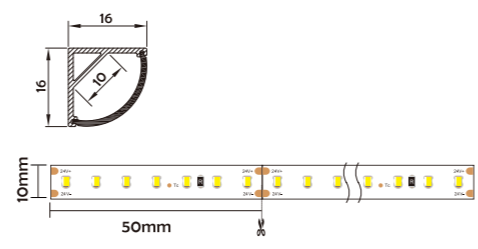

HL-BAPL006	
Material	AL6063+PC/PMMA
Surface	Anodized/Painting
Lighting source width	10mm
Length	4m/max
Application	For wardrobe/Bookcase/Bars/Counter and other cabinet application.