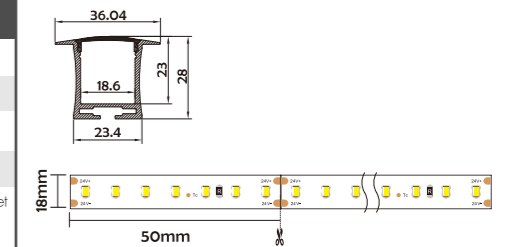

Installation Accessories

Aluminum Profile

End Cap

Optional cover

Opal (PC)

HL-BAPL050	
Material	AL6063+PC/PMMA
Surface	Anodized/Painting
Lighting source width	18mm
Length	4m/max
Application	Apply to office, boardroom, supermarket and home lighting, mainly application for drywall and ceiling.