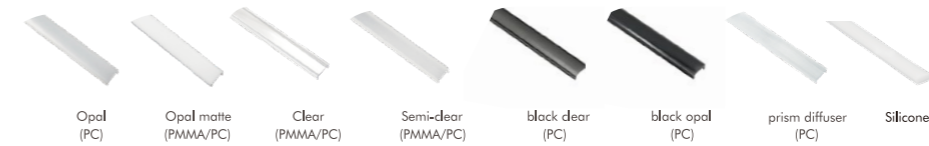

Installation Accessories

Aluminum Profile End Cap Clip Connector

Optional cover

Opal (PC) Opal matte (PMMA/PC) Clear (PMMA/PC) Semi-clear (PMMA/PC) black clear (PC) black opal (PC) prism diffuser (PC) Silicone