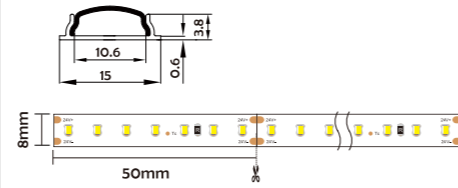

Aluminum Profile

End Cap

Clip

Connector

Optional cover

HL-A042	
Material	AL6063+PC
Surface	Anodized/Painting
Lighting source width	8mm
Length	4m/max
Application	The extrusion with LED light source is mostly used as interior lighting, curved lighting.