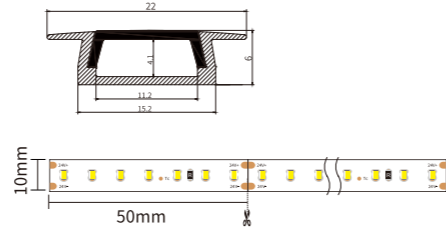

Installation Accessories

Aluminum Profile

End Cap

Clip

Optional cover

Opal
(PC)

HL-2206	
Material	AL6063+PC
Surface	Anodized/Painting
Lighting source width	10mm
Length	4m/max
Application	For offices/conference rooms/ supermarkets/home lighting application.