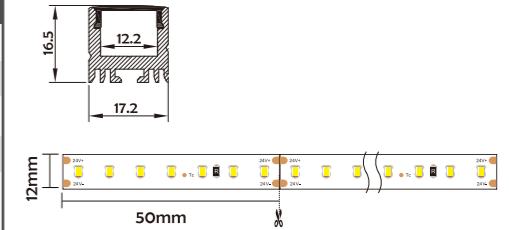

HL-BAPL027	
Material	AL6063+PC/PMMA
Surface	Anodized/Painting
Lighting source width	12mm
Length	4m/max
Application	For offices/conference rooms/ supermarkets/home lighting application.