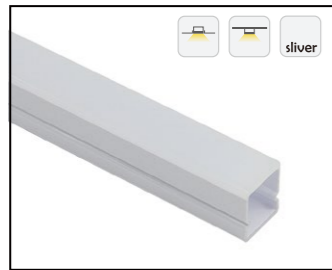

Installation Accessories

End Cap

Clip

Waterproof Grade

Optional cover

Opal matte+light lens (PC)

HL-BAPL070-F	
Material	PC
Surface	Double color
Lighting source width	13mm
Length	4m/max
Application	For outdoors/building/pool/square decoration/park decoration application.