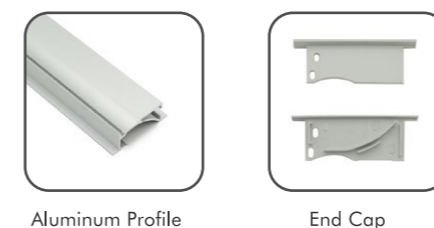

Installation Accessories

Aluminum Profile   End Cap