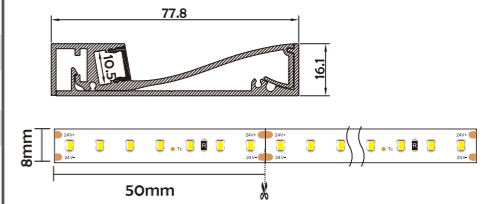

Installation Accessories

Aluminum Profile

End Cap

Clip

Suspended Rope

Optional cover

Opal (PC)

HL-A061	
Material	AL6063+PC
Surface	Anodized/Painting
Lighting source width	8mm
Length	4m/max
Application	Widely used in 90 degree corners, etc.