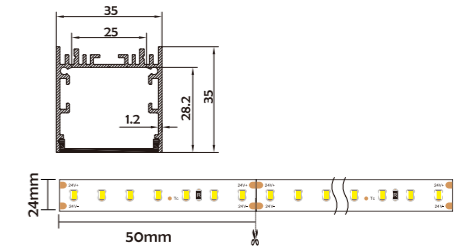

HL-A034	
Material	AL6063+PC/PMMA
Surface	Anodized/Painting
Lighting source width	24mm
Length	4m/max
Application	For offices, conference rooms, supermarkets, home lighting, etc.