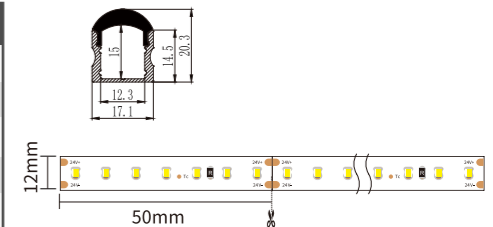

Semi-clear (PMMA/PC)

black clear (PC)

black opal (PC)

prism diffuser (PC)

Silicone

HL-BAPL004H	
Material	AL6063+PC/PMMA
Surface	Anodized/Painting
Lighting source width	12mm
Length	4m/max
Application	For wardrobe/bookcase/barscounter and other cabinet application