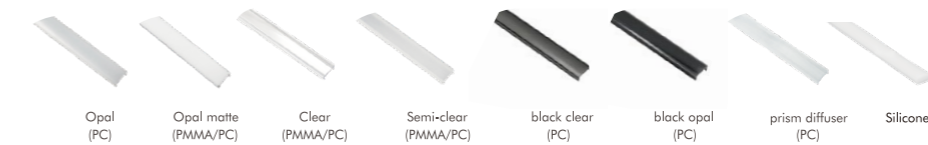

Optional cover