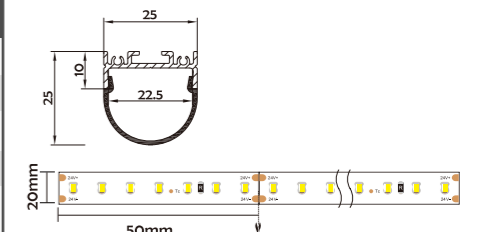

Installation Accessories

Aluminum Profile

End Cap

Clip

Suspended Rope

Connector

Optional cover

Opal (PC)