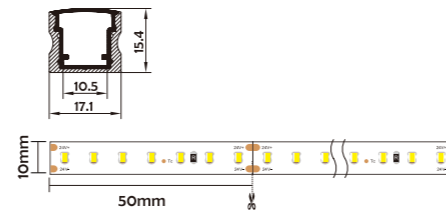

Installation Accessories

Optional cover