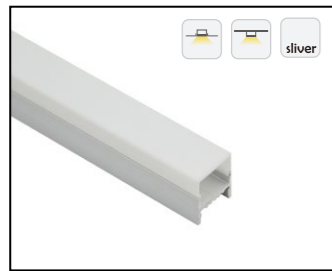

Installation Accessories

Aluminum Profile End Cap Clip

Optional cover

Clear (PMMA)

HL-BAPL035	
Material	AL6063+PC/PMMA
Surface	Anodized/Painting
Lighting source width	16mm
Length	4m/max
Application	For offices/conference rooms/ supermarkets/home lighting application.