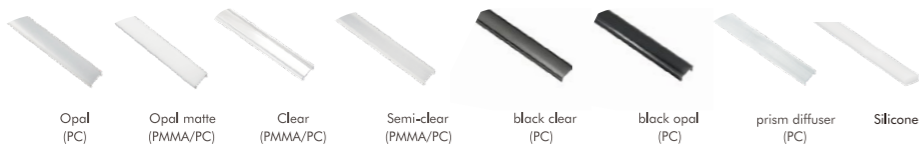

Optional cover

Opal (PC)   Opal matte (PMMA/PC)   Clear (PMMA/PC)   Semi-clear (PMMA/PC)   black clear (PC)   black opal (PC)   prism diffuser (PC)   Silicone