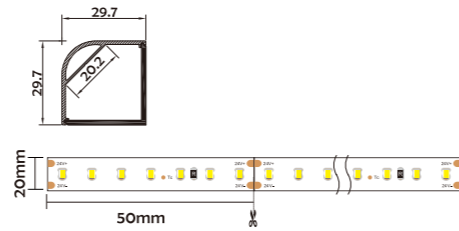

Installation Accessories

Aluminum Profile End Cap Clip

Optional cover

HL-BAPL015	
Material	AL6063+PMMA
Surface	Anodized/Painting
Lighting source width	20mm
Length	4m/max
Application	For wardrobe/bookcase/bars/counter and other cabinet application.