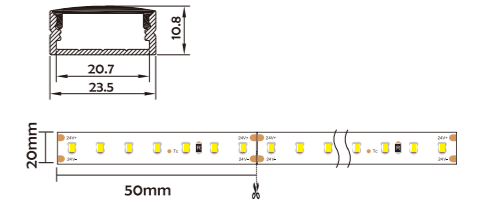

Installation Accessories

Aluminum Profile End Cap Clip

Optional cover

HL-BAPLO14	
Material	AL6063+PC/PMMA
Surface	Anodized/Painting
Lighting source width	20mm
Length	4m/max
Application	For offices/conference rooms, supermarkets/home lighting application.