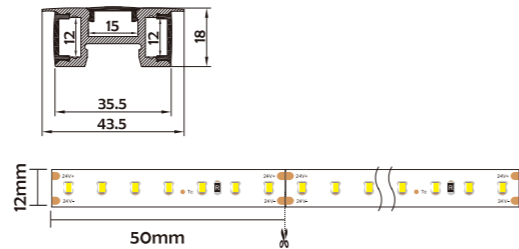

Installation Accessories

Optional cover

HL-BAPL029	
Material	AL6063+PC/PMMA
Surface	Anodized/Painting
Lighting source width	12mm
Length	4m/max
Application	For hotel/living room/corridor/KTV decoration application.