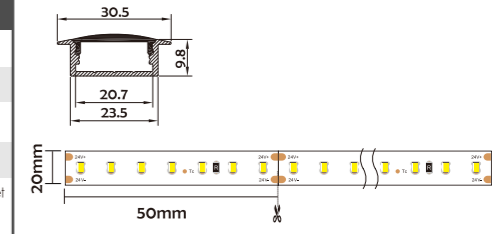

Installation Accessories

Optional cover