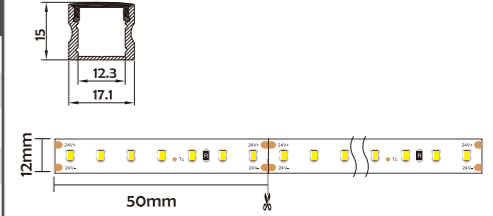

Installation Accessories

Optional cover