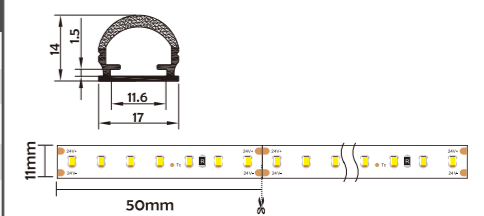

Clip

Waterproof Grade

Optional cover

Opal matte+light lens (PMMA)

HL-BAPL069-F	
Material	PC
Surface	Double color
Lighting source width	11mm
Length	4m/max
Application	For outdoors/building/pool/square decoration/park decoration application.