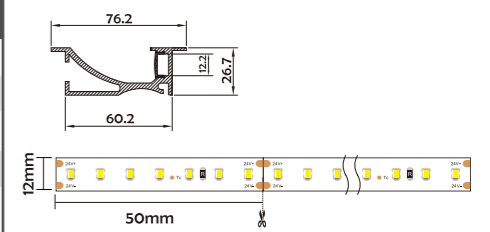

Installation Accessories

Aluminum Profile End Cap Clip

Optional cover

HL-BAPL023	
Material	AL6063+PC/PMMA
Surface	Anodized/Painting
Lighting source width	12mm
Length	4m/max
Application	For cupboard/hotel/supermarket/corridor decoration application.