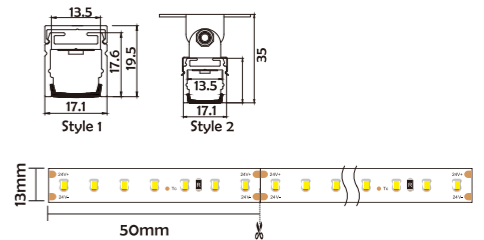

Installation Accessories

Aluminum Profile End Cap Clip Bending Degree

Optional cover

Opal (PC) Clear (PC) Semi-clear (PC)

HL-A045	
Material	AL6063+PC
Surface	Anodized/Painting
Lighting source width	13mm
Length	4m/max
Application	Cabinet lighting