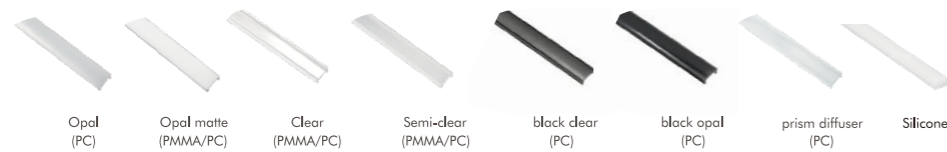

Aluminum Profile

End Cap

Clip

Optional cover

HL-BAPL049	
Material	AL6063+PC
Surface	Anodized/Painting
Lighting source width	12mm
Length	4m/max
Application	For stairs/park/supermarkets and other public place application.