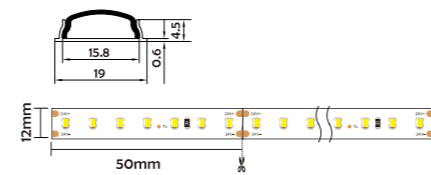

Installation Accessories

Aluminum Profile End Cap

Optional cover

Opal (PC)

HL-A043	
Material	AL6063+PC
Surface	Anodized/Painting
Lighting source width	12mm
Length	4m/max
Application	The extrusion with LED light source is mostly used as interior lighting, curved lighting.