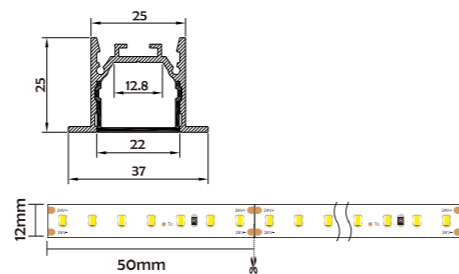

Installation Accessories

Aluminum Profile

End Cap

Optional cover

Opal (PC)

HL-A054	
Material	AL6063+PC
Surface	Anodized/Painting
Lighting source width	12mm
Length	4m/max
Application	Widely used in shopping centers, commercial buildings, office buildings, home lighting, etc.