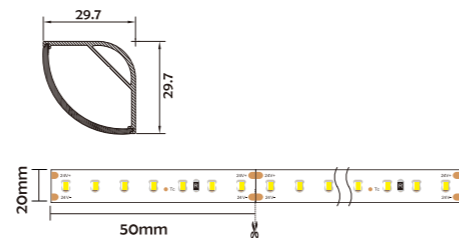

Installation Accessories

Aluminum Profile End Cap Clip

Optional cover

HL-BAPL016	
Material	AL6063+PC/PMMA
Surface	Anodized/Painting
Lighting source width	20mm
Length	4m/max
Application	For wardrobe/bookcase/bars/counter and other cabinet application.