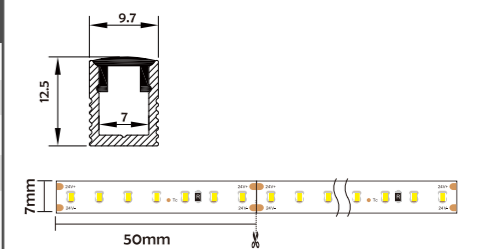

Installation Accessories

Aluminum Profile

End Cap

Clip

Suspended Rope

Optional cover

Opal (PC)

HL-A063	
Material	AL6063+PC/PMMA
Surface	Anodized/Painting
Lighting source width	7mm
Length	4m/max
Application	Widely used in shopping centers, commercial buildings, office buildings, home lighting, etc.