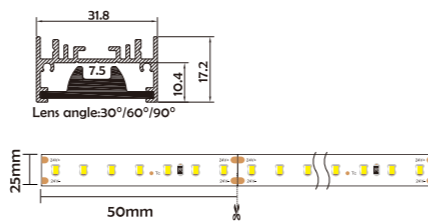

Aluminum Profile

End Cap

Clip

Suspended Rope

Connector

Optional cover

HL-A033	
Material	AL6063+PMMA
Surface	Anodized/Painting
Lighting source width	25mm
Length	4m/max
Application	For offices, conference rooms, supermarkets, home lighting, etc.