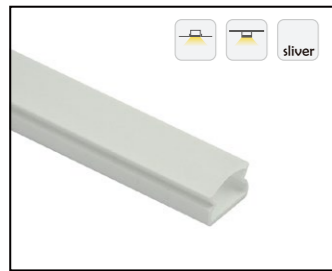

Installation Accessories

End Cap Clip Waterproof Grade

Optional cover

Opal matte+light lense (PMMA)

HL-BAPL066-F	
Material	PMMA
Surface	Double color
Lighting source width	10mm
Length	4m/max
Application	For outdoors/building/pool/square decoration/park decoration application.