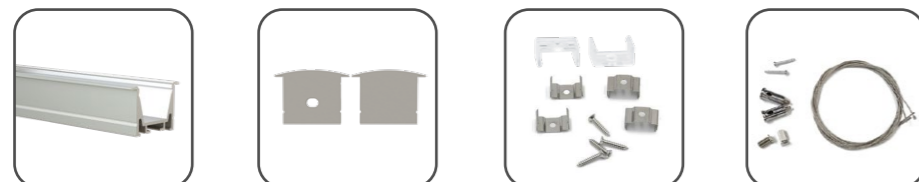

Installation Accessories

Aluminum Profile   End Cap   Clip   Suspended Rope