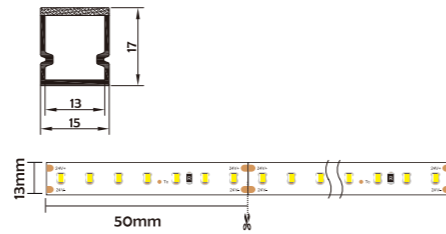

Installation Accessories

End Cap

Clip

Waterproof Grade

Optional cover

Opal matte+light lens (PC)

HL-BAPL070-F	
Material	PC
Surface	Double color
Lighting source width	13mm
Length	4m/max
Application	For outdoors/building/pool/square decoration/park decoration application.