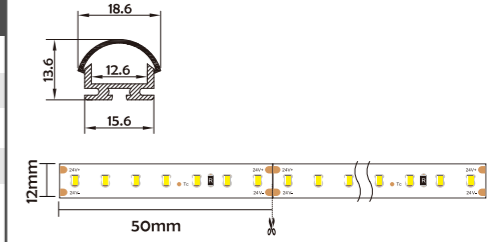

Installation Accessories

Optional cover