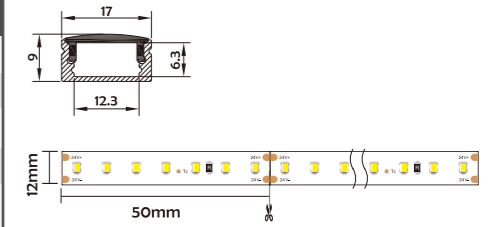

Installation Accessories

Aluminum Profile End Cap Clip

Optional cover

Opal (PC)

HL-BAPL002	
Material	AL6063+PC/PMMA
Surface	Anodized/Painting
Lighting source width	12mm
Length	4m/max
Application	For wardrobe/bookcase/bars/ counter and other cabinet application.