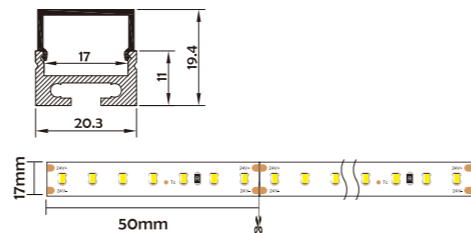

Installation Accessories

Aluminum Profile End Cap Suspended Rope Clip

Optional cover

Clear (PMMA)

HL-BAPL057	
Material	AL6063+PC/PMMA
Surface	Anodized/Painting
Lighting source width	17mm
Length	4m/max
Application	For offices/conference rooms/ supermarkets/home lighting application.