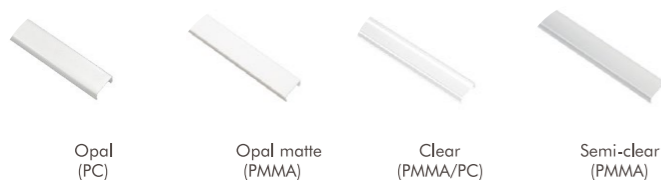

Opal (PC)   Opal matte (PMMA)   Clear (PMMA/PC)   Semi-clear (PMMA)