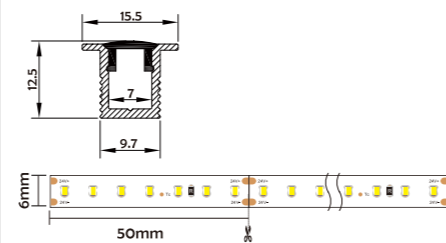

Installation Accessories

Aluminum Profile End Cap Clip Suspended Rope Connector

Optional cover

Opal (PC)

HL-A065	
Material	AL6063+PC/PMMA
Surface	Anodized/Painting
Lighting source width	6mm
Length	4m/max
Application	Widely used in shopping centers, commercial buildings, office buildings, home lighting, etc.