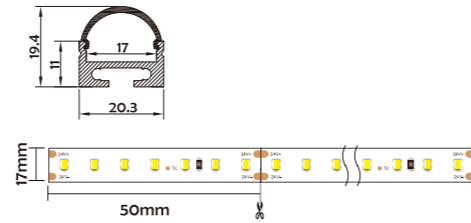

Installation Accessories

Aluminum Profile End Cap Suspended Rope Clip

Optional cover

Opal matte (PMMA) Clear (PMMA) Semi-clear (PMMA) Opal microprism (PC) Clear microprism (PC)

HL-BAPL059	
Material	AL6063+PMMA
Surface	Anodized/Painting
Lighting source width	17mm
Length	4m/max
Application	For offices/conference rooms/ supermarkets/home lighting application.