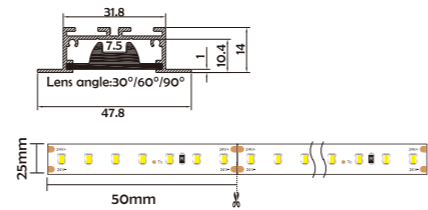

HL-A032	
Material	AL6063+PMMA
Surface	Anodized/Painting
Lighting source width	25mm
Length	4m/max
Application	Suspended Mounted.

Installation Accessories

Optional cover