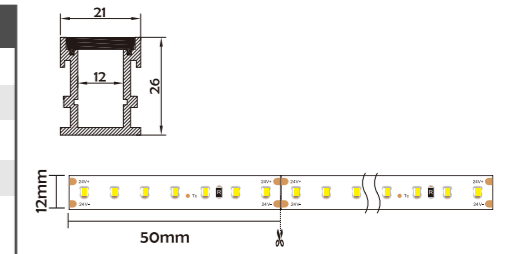

Aluminum Profile

End Cap

Clip

Optional cover

HL-BAPL049	
Material	AL6063+PC
Surface	Anodized/Painting
Lighting source width	12mm
Length	4m/max
Application	For stairs/park/supermarkets and other public place application.