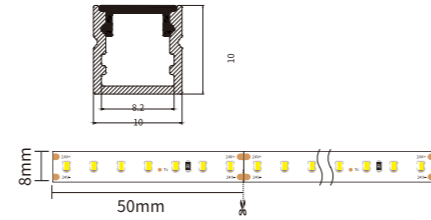

Installation Accessories

Aluminum Profile

End Cap

Clip

Optional cover

Opal (PC)

HL-1010	
Material	AL6063+PC
Surface	Anodized/Painting
Lighting source width	8mm
Length	4m/max
Application	For offices/conference rooms/ supermarkets/home lighting application.