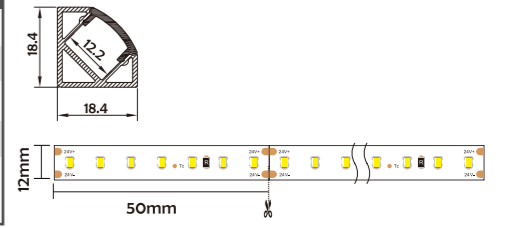

HL-BAPL007	
Material	AL6063+PC/PMMA
Surface	Anodized/Painting
Lighting source width	12mm
Length	4m/max
Application	For wardrobe/Bookcase/Bars/Counter and other cabinet application.