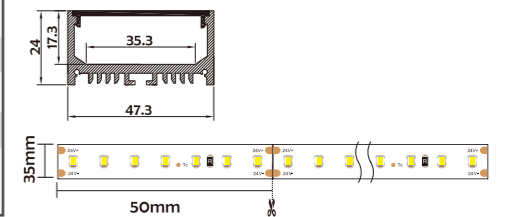

HL-BAPL028	
Material	AL6063+PMMA
Surface	Anodized/Painting
Lighting source width	35mm
Length	4m/max
Application	For offices/conference rooms/ supermarkets/home lighting application.