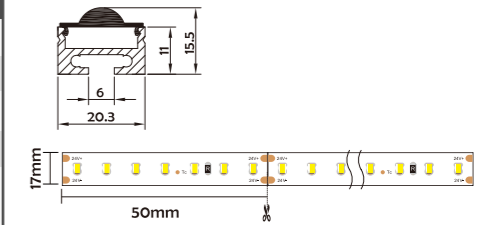

Installation Accessories

Aluminum Profile End Cap Suspended Rope Clip

Optional cover

Opal matte (PMMA) Clear (PMMA) Semi-clear (PMMA) Opal microprism (PC) Clear microprism (PC)

HL-BAPL059	
Material	AL6063+PMMA
Surface	Anodized/Painting
Lighting source width	17mm
Length	4m/max
Application	For offices/conference rooms/ supermarkets/home lighting application.