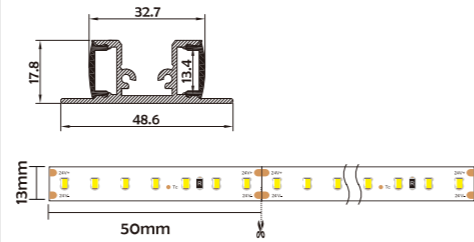

Installation Accessories