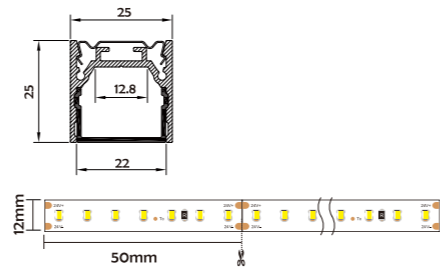

Installation Accessories

Aluminum Profile End Cap Clip

Optional cover

Opal (PC)

HL-A052	
Material	AL6063+PC
Surface	Anodized/Painting
Lighting source width	12mm
Length	4m/max
Application	Widely used in shopping centers, commercial buildings, office buildings, home lighting, etc.