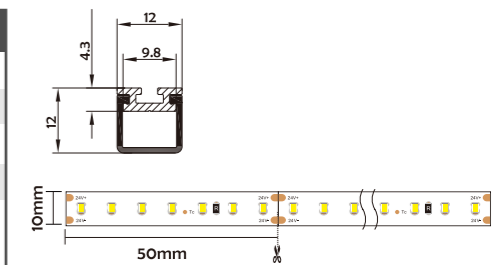

Installation Accessories

Aluminum Profile End Cap Clip

Optional cover

Opal (PC) Opal matte (PMMA/PC) Clear (PMMA/PC) Semi-clear (PMMA/PC)

HL-A090	
Material	AL6063+PC
Surface	Anodized/Painting
Lighting source width	10mm
Length	4m/max
Application	For offices, conference rooms, supermarkets, home lighting application.