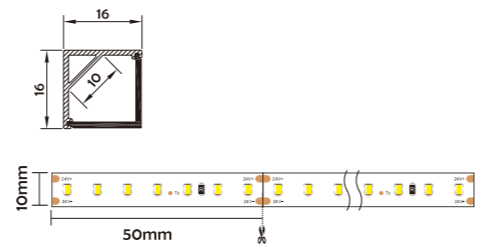

Installation Accessories

Aluminum Profile

End Cap

Clip

Optional cover

Clear (PMMA)

HL-BAPL005	
Material	AL6063+PC/PMMA
Surface	Anodized/Painting
Lighting source width	10mm
Length	4m/max
Application	For wardrobe/Bookcase/Bars/Counter and other cabinet application.