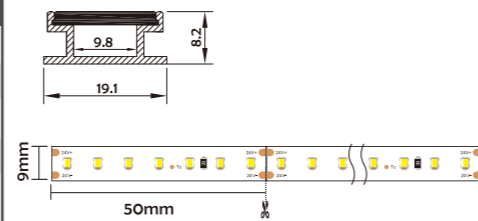

Installation Accessories

Optional cover

HL-BAPL009	
Material	AL6063+PMMA
Surface	Anodized/Painting
Lighting source width	9mm
Length	4m/max
Application	Apply to office, boardroom, supermarket and home lighting, mainly application for drywall and ceiling.