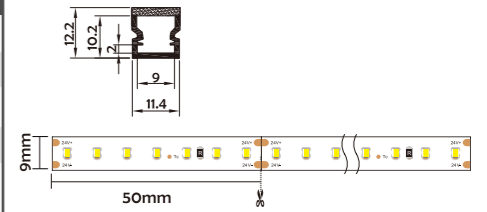

Installation Accessories

Aluminum Profile End Cap Suspended Rope Clip

Optional cover

Opal (PC) Opal matte (PMMA) Clear (PMMA/PC) Semi-clear (PMMA)

HL-BAPL065-F	
Material	PMMA
Surface	Double color
Lighting source width	9mm
Length	4m/max
Application	For outdoors/building/pool/square decoration/park decoration application.