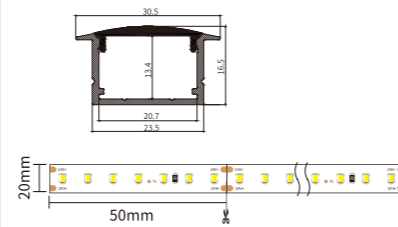

Installation Accessories

Aluminum Profile End Cap Clip

Optional cover

HL-BAPLO14	
Material	AL6063+PC/PMMA
Surface	Anodized/Painting
Lighting source width	20mm
Length	4m/max
Application	For offices/conference rooms, supermarkets/home lighting application.