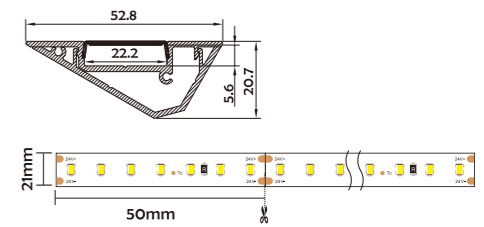

Installation Accessories

Aluminum Profile End Cap Clip Bending Degree

Optional cover

Opal (PC) Clear (PC) Semi-clear (PC)

HL-A044	
Material	AL6063+PC
Surface	Anodized/Painting
Lighting source width	21mm
Length	4m/max
Application	Cabinet lighting