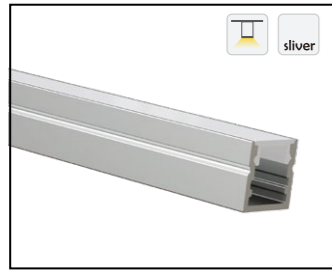

Installation Accessories

Aluminum Profile

End Cap

Clip

Optional cover

Opal (PC)

HL-1010	
Material	AL6063+PC
Surface	Anodized/Painting
Lighting source width	8mm
Length	4m/max
Application	For offices/conference rooms/ supermarkets/home lighting application.