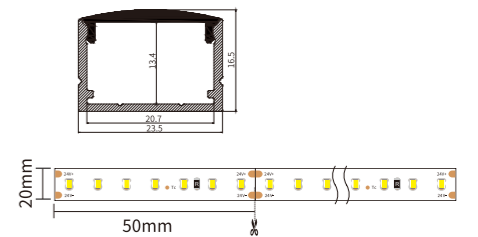

Installation Accessories

Aluminum Profile End Cap Clip Suspended Rope

Optional cover

HL-BAPLO14H1	
Material	AL6063+PC
Surface	Anodized/Painting
Lighting source width	20mm
Length	4m/max
Application	For offices/conference rooms/ supermarkets/home lighting application.