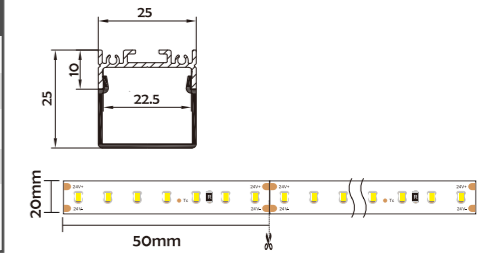

Installation Accessories

End Cap

Clip

Waterproof Grade

Optional cover

Opal matte+light lense (PC)

HL-A013-1	
Material	AL6063+PC
Surface	Anodized/Painting
Lighting source width	20mm
Length	4m/max
Application	For offices, conference rooms, supermarkets, home lighting, etc.