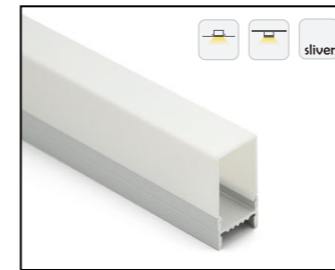

Installation Accessories

Aluminum Profile End Cap Clip

Optional cover

Opal (PC) Opal matte (PC) Clear (PC) Semi-clear (PC) black clear (PC) black opal (PC) Silicone

HL-BAPL033	
Material	AL6063+PMMA
Surface	Anodized/Painting
Lighting source width	16mm
Length	4m/max
Application	For offices/conference rooms/supermarkets/home lighting application.