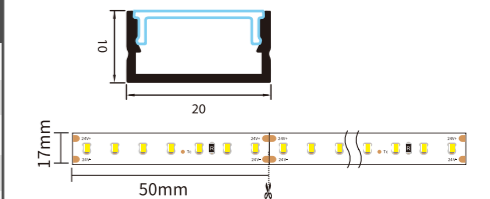

Installation Accessories

Aluminum Profile

End Cap

Clip

Optional cover

Opal
(PC)

HL-2010	
Material	AL6063-T5+PC
Surface	Anodized/Painting
Lighting source width	17mm
Length	4m/max
Application	For offices/conference rooms/ supermarkets/home lighting application.