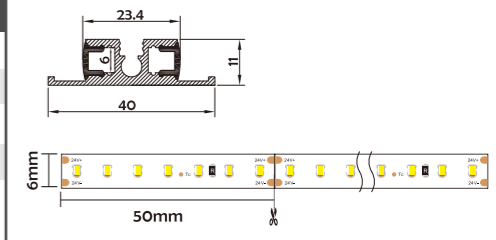

Installation Accessories

Optional cover