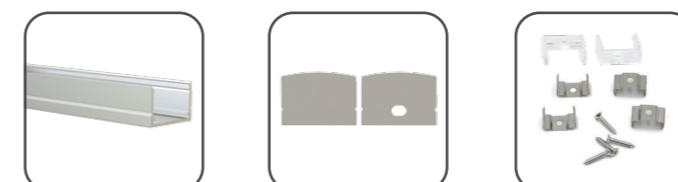

Installation Accessories

Aluminum Profile   End Cap   Clip