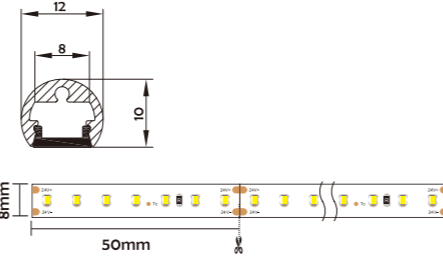

Installation Accessories

Aluminum Profile End Cap Suspended Rope

Optional cover

Opal (PC)

HL-A091	
Material	Al6063+PC
Surface	Anodized/Painting
Lighting source width	8mm
Length	4m/max
Application	For offices, conference rooms, supermarkets, home lighting application.