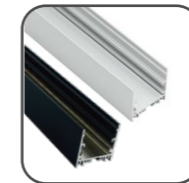

Installation Accessories

Aluminum Profile