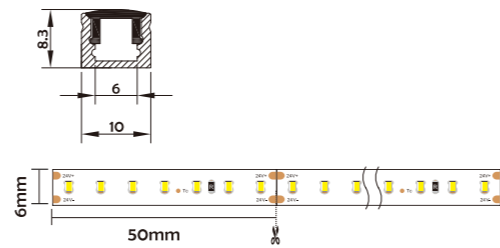

Installation Accessories

Aluminum Profile End Cap Clip

Optional cover

Clear (PMMA)

HL-BAPL002S	
Material	AL6063+PC/PMMA
Surface	Anodized/Painting
Lighting source width	6mm
Length	4m/max
Application	For cupboard /hotel/supermarket/ corridor decoration application.