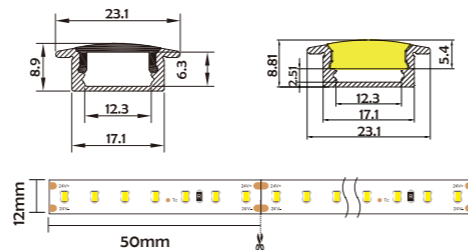

HL-BAPL001	
Material	AL6063+PC/PMMA/Silicone
Surface	Anodized/Painting
Lighting source width	12mm
Length	4m/max
Application	Apply to office, boardroom, supermarket and home lighting, mainly application for drywall and ceiling.