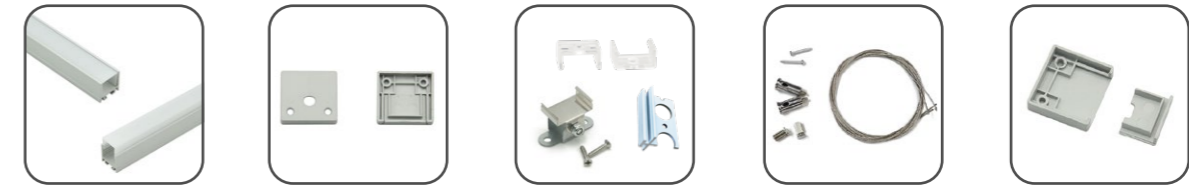

Installation Accessories

Aluminum Profile   End Cap   Clip   Suspended Rope   Connector

Optional cover