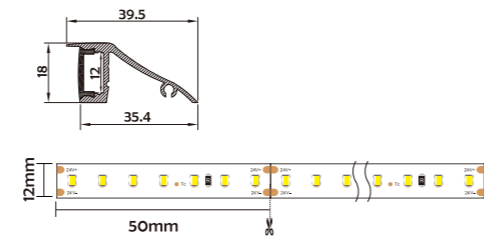

Installation Accessories

Aluminum Profile End Cap Clip

Optional cover

Opal matte (PMMA) Clear (PMMA) Semi-clear (PMMA)

HL-BAPL030	
Material	AL6063+PC/PMMA
Surface	Anodized/Painting
Lighting source width	12mm
Length	4m/max
Application	For hotel / living room/corridor /KTV decoration application.