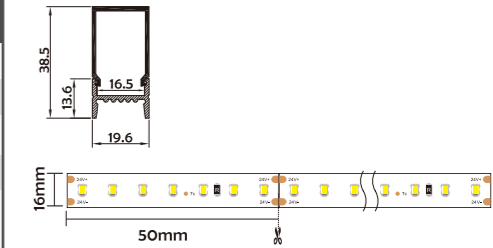

Installation Accessories

Aluminum Profile End Cap Clip

Optional cover

Opal (PC) Opal matte (PC) Clear (PC) Semi-clear (PC) black clear (PC) black opal (PC) Silicone

HL-BAPL033	
Material	AL6063+PMMA
Surface	Anodized/Painting
Lighting source width	16mm
Length	4m/max
Application	For offices/conference rooms/supermarkets/home lighting application.