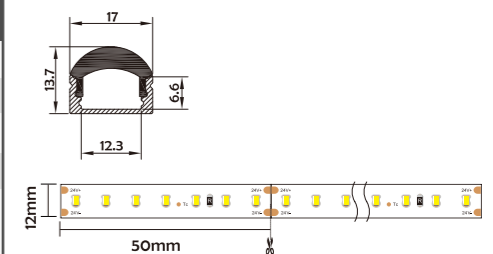

Installation Accessories

Aluminum Profile End Cap Clip

Optional cover

Opal (PC) Opal matte (PMMA/PC) Clear (PMMA/PC) Semi-clear (PMMA/PC) black clear (PC) black opal (PC) prism diffuser (PC) Silicone

HL-BAPL002L	
Material	AL6063+PMMA
Surface	Anodized/Painting
Lighting source width	12mm
Length	4m/max
Application	For cupboard/hotel/supermarket/ corridor decoration application.