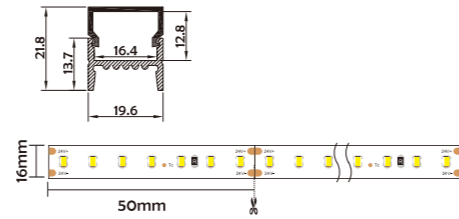

Installation Accessories

Aluminum Profile End Cap Clip

Optional cover

Clear (PMMA)

HL-BAPL035	
Material	AL6063+PC/PMMA
Surface	Anodized/Painting
Lighting source width	16mm
Length	4m/max
Application	For offices/conference rooms/ supermarkets/home lighting application.