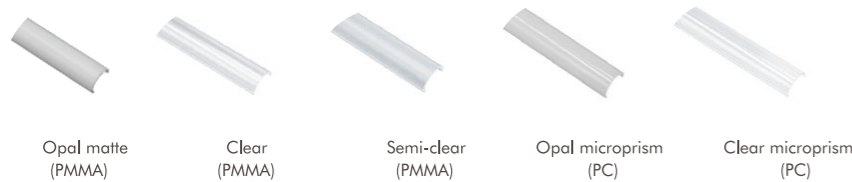

Optional cover

Opal matte (PMMA)   Clear (PMMA)   Semi-clear (PMMA)   Opal microprism (PC)   Clear microprism (PC)