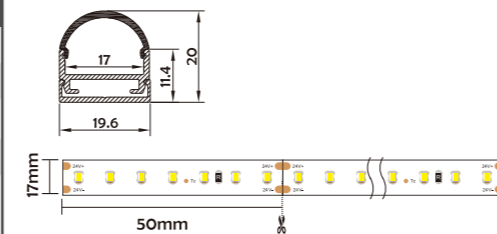

Installation Accessories

Optional cover