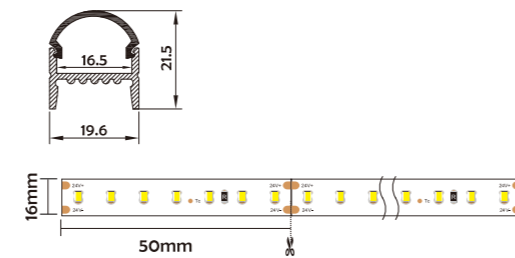

Installation Accessories

Aluminum Profile

End Cap

Optional cover

Opal matte (PMMA)

Clear (PMMA)

Semi-clear (PMMA)

HL-BAPL036	
Material	AL6063+PC/PMMA
Surface	Anodized/Painting
Lighting source width	10mm
Length	4m/max
Application	For offices/conference rooms/ supermarkets/home lighting application.