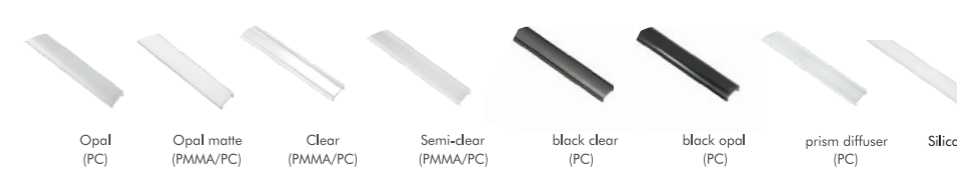

Optional cover