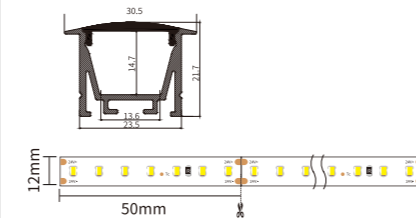

Installation Accessories

Aluminum Profile End Cap Clip

Optional cover

HL-BAPLO13H2	
Material	AL6063+PC
Surface	Anodized/Painting
Lighting source width	12mm
Length	4m/max
Application	For offices /conference rooms/ supermarkets/home lighting application.