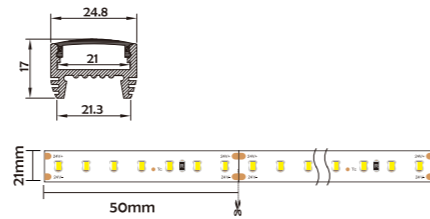

Installation Accessories

Aluminum Profile End Cap

Optional cover

HL-BAPL025	
Material	AL6063+PC/PMMA
Surface	Anodized/Painting
Lighting source width	21mm
Length	4m/max
Application	For offices/conference rooms/ supermarkets/home lighting application.