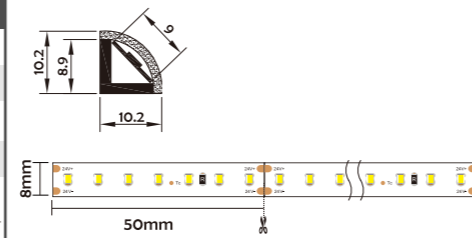

Installation Accessories

Optional cover