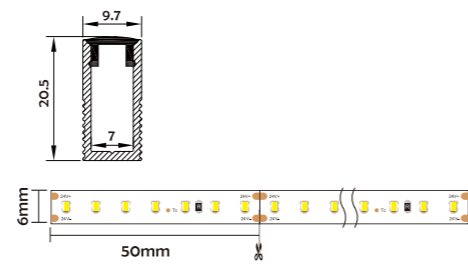

HL-A064	
Material	AL6063+PC/PMMA
Surface	Anodized/Painting
Lighting source width	6mm
Length	4m/max
Application	Widely used in shopping centers, commercial buildings, office buildings, home lighting, etc.

Installation Accessories

Optional cover

HL-A074	
Material	AL6063+PC
Surface	Anodized/Painting
Lighting source width	15mm
Length	4m/max
Application	Widely used in shopping centers, commercial buildings, office buildings, home lighting, etc.

Installation Accessories

Optional cover

HL-A065	
Material	AL6063+PC/PMMA
Surface	Anodized/Painting
Lighting source width	6mm
Length	4m/max
Application	Widely used in shopping centers, commercial buildings, office buildings, home lighting, etc.

Installation Accessories

Optional cover

HL-A090	
Material	AL6063+PC
Surface	Anodized/Painting
Lighting source width	10mm
Length	4m/max
Application	For offices, conference rooms, supermarkets, home lighting application.

Installation Accessories

Optional cover