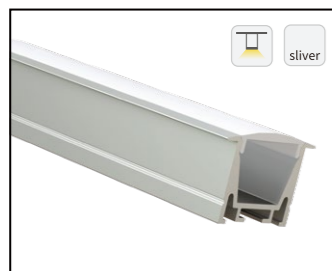

Optional cover