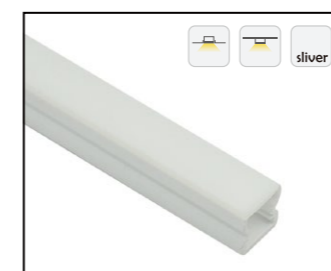

Installation Accessories

Aluminum Profile End Cap Suspended Rope Clip

Optional cover

Opal (PC) Opal matte (PMMA) Clear (PMMA/PC) Semi-clear (PMMA)

HL-BAPL065-F	
Material	PMMA
Surface	Double color
Lighting source width	9mm
Length	4m/max
Application	For outdoors/building/pool/square decoration/park decoration application.