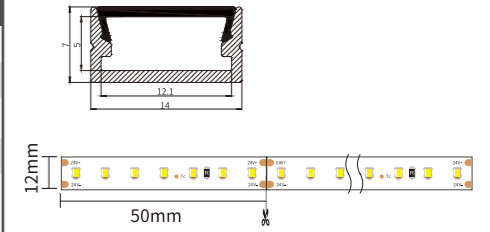

Installation Accessories

Aluminum Profile

End Cap

Clip

Optional cover

Opal
(PC)

HL-1407	
Material	AL6063+PC
Surface	Anodized/Painting
Lighting source width	12mm
Length	4m/max
Application	For offices/conference rooms/ supermarkets/home lighting application.