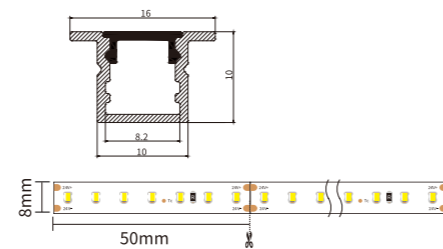

Installation Accessories

Aluminum Profile

End Cap

Clip

Optional cover

Opal
(PC)

HL-1010Q	
Material	AL6063+PC
Surface	Anodized/Painting
Lighting source width	8mm
Length	4m/max
Application	For offices/conference rooms/ supermarkets/home lighting application.