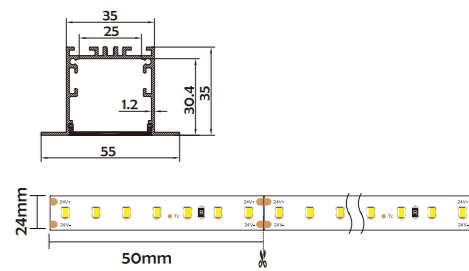

HL-A035	
Material	AL6063+PC/PMMA
Surface	Anodized/Painting
Lighting source width	24mm
Length	4m/max
Application	For offices, conference rooms, supermarkets, home lighting, etc.