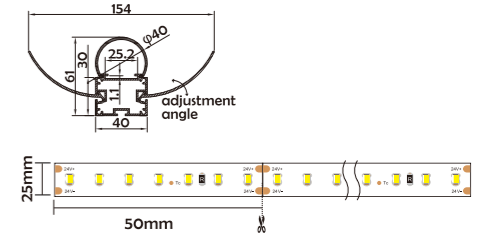

Installation Accessories

End Cap

Clip

Waterproof Grade

Optional cover

Opal matte+light lens (PMMA)

HL-BAPL068	
Material	AL6063+PC
Surface	Anodized/Painting
Lighting source width	25mm
Length	4m/max
Application	For offices/conference rooms/supermarkets/home lighting application.