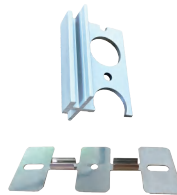

HL-BAPL068

- Professional industrial design with sharp lines.
- Imported PC diffuser with uniform and soft lighting.
- AL6063 aluminum profile with excellent heat dissipation performance.
- Closed-fitting end cap without screw, easier installation.

Basic Parameters

Material	AL6063+PC
Surface	Anodized/Painting
Lighting source width	25mm
Length	4m/max
Application	For offices/conference rooms /supermarkets/home lighting application.

Installation Accessories

Aluminum Profile

End Cap

Clip

Suspended Rope

Connector

• Optional cover

Opal (PC)

Model	Cover Model	Cover		End Cap	Clip	Suspended Rope (Set)	Connector	Lighting Source (width)
		PC	PMMA					
HL-BAPL068	BAPL068	Opal	/	Plastic	Aluminium	✓	✓	max 25mm