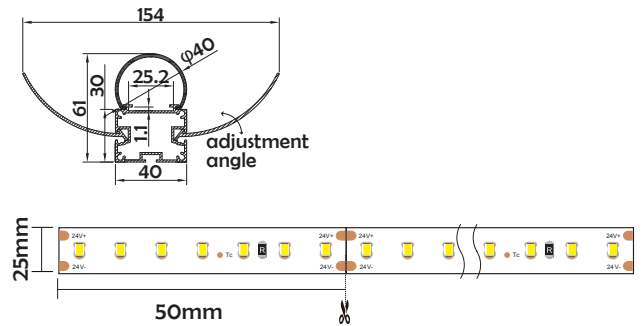

Basic Parameters

Material	AL6063+PC
Surface	Anodized/Painting
Lighting source width	25mm
Length	4m/max
Application	For offices/conference rooms /supermarkets/home lighting application.

Installation Accessories

Aluminum Profile

End Cap

Clip

Suspended Rope

Connector

• Optional cover

Opal (PC)

Model	Cover Model	Cover		End Cap	Clip	Suspended Rope (Set)	Connector	Lighting Source (width)
		PC	PMMA					
HL-BAPL068	BAPL068	Opal	/	Plastic	Aluminium	✓	✓	max 25mm