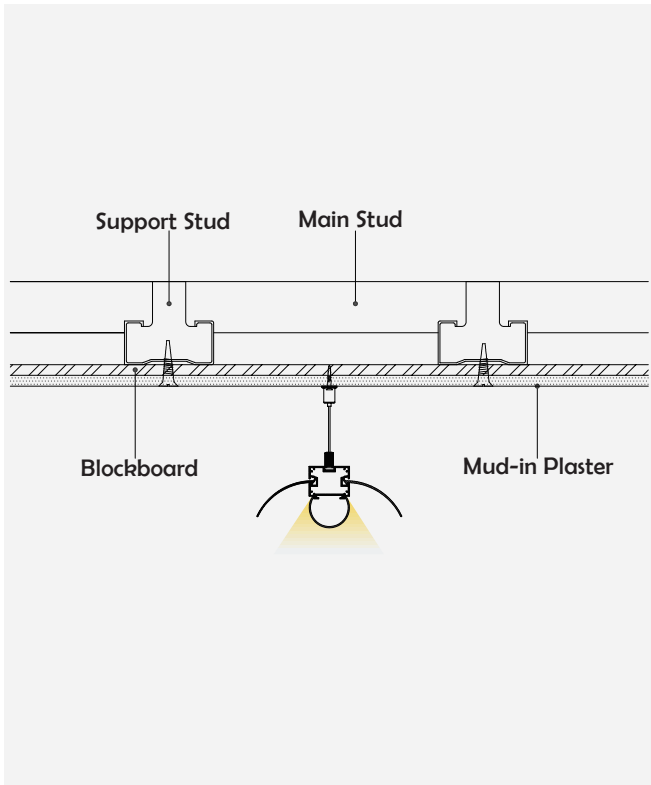

Basic Parameters

Material	AL6063+PC
Surface	Anodized/Painting
Lighting source width	25mm
Length	4m/max
Application	For offices/conference rooms /supermarkets/home lighting application.

Installation Accessories

Aluminum Profile

End Cap

Clip

Suspended Rope

Connector

• Optional cover

Opal (PC)

Model	Cover Model	Cover		End Cap	Clip	Suspended Rope (Set)	Connector	Lighting Source (width)
		PC	PMMA					
HL-BAPL068	BAPL068	Opal	/	Plastic	Aluminium	✓	✓	max 25mm

| Structure image

| Effect image

| Application