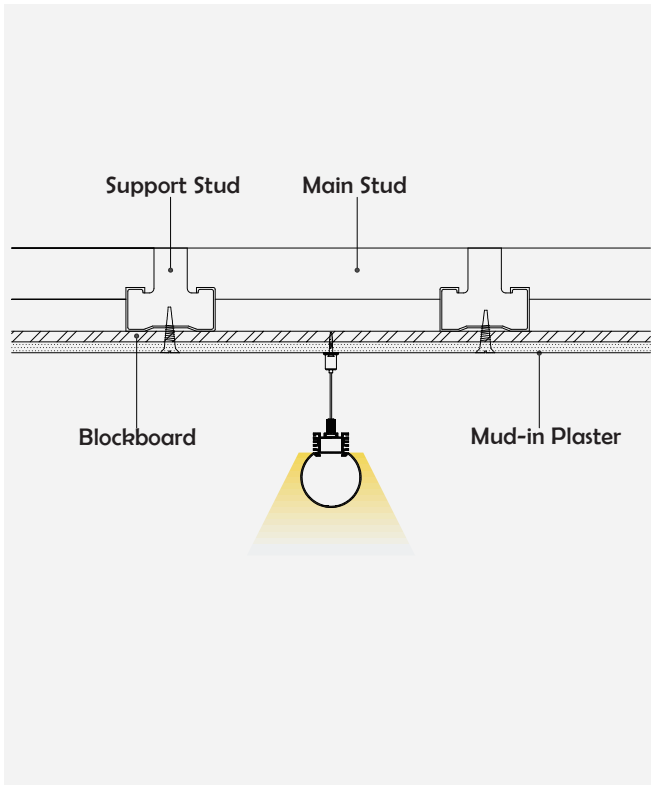

## Basic Parameters

Material	AL6063+PC
Surface	Anodized/Painting
Lighting source width	24mm
Length	4m/max
Application	For offices/conference rooms /supermarkets/home lighting application.

## Installation Accessories

Aluminum Profile

End Cap

Clip

Suspended Rope

Connector

### • Optional cover

Opal  
(PC)

Model	Cover Model	Cover		End Cap	Clip	Suspended Rope (Set)	Connector	Lighting Source (width)
		PC	PMMA					
HL-BAPL064A	BAPL064A	Opal	/	Plastic	Aluminium	✓	✓	max 24mm

## | Structure image