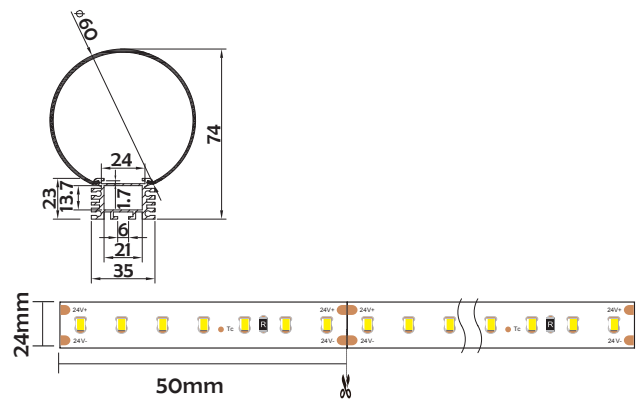

## Basic Parameters

Material	AL6063+PC
Surface	Anodized/Painting
Lighting source width	24mm
Length	4m/max
Application	For offices/conference rooms /supermarkets/home lighting application.

## Installation Accessories

Aluminum Profile

End Cap

Clip

Suspended Rope

Connector

### • Optional cover

Opal  
(PC)

Model	Cover Model	Cover		End Cap	Clip	Suspended Rope (Set)	Connector	Lighting Source (width)
		PC	PMMA					
HL-BAPL064A	BAPL064A	Opal	/	Plastic	Aluminium	✓	✓	max 24mm