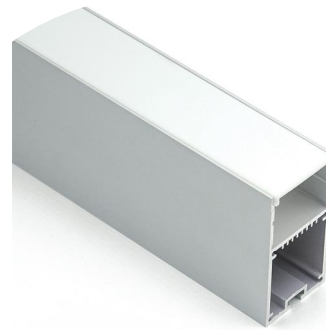

HL-BAPL063

- Professional industrial design with sharp lines.
- Imported PC /PMMA diffuser with uniform and soft lighting.
- AL6063 aluminum profile with excellent heat dissipation performance.
- Closed-fitting end cap without screw, easier installation.

Basic Parameters

Material	AL6063+PC/PMMA
Surface	Anodized/Painting
Lighting source width	33mm
Length	4m/max
Application	For offices/conference rooms /supermarkets/home lighting application.

Installation Accessories

Aluminum Profile

End Cap

Clip

Suspended Rope

Connector

• Optional cover

Opal (PC)

Clear (PC)

Semi-clear (PC)

Black clear microprism (PC)

Opal microprism (PC)

Clear microprism (PMMA)

Semi-clear microprism (PMMA)

Opal matte microprism (PMMA)

Model	Cover Model	Cover		End Cap	Clip	Suspended Rope (Set)	Connector	Lighting Source (width)
		PC	PMMA					
HL-BAPL063	BAPL017	Opal Opal microprism Clear Semi-clear Black clear microprism	Opal matte microprism Clear microprism Cemi-clear microprism	Plastic	Aluminium	✓	✓	max 33mm