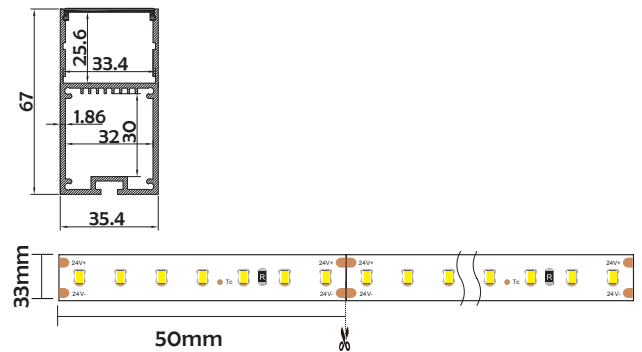

Basic Parameters

Material	AL6063+PC/PMMA
Surface	Anodized/Painting
Lighting source width	33mm
Length	4m/max
Application	For offices/conference rooms /supermarkets/home lighting application.

Installation Accessories

Aluminum Profile

End Cap

Clip

Suspended Rope

Connector

• Optional cover

Opal (PC)

Clear (PC)

Semi-clear (PC)

Black clear microprism (PC)

Opal microprism (PC)

Clear microprism (PMMA)

Semi-clear microprism (PMMA)

Opal matte microprism (PMMA)

Model	Cover Model	Cover		End Cap	Clip	Suspended Rope (Set)	Connector	Lighting Source (width)
		PC	PMMA					
HL-BAPL063	BAPL017	Opal Opal microprism Clear Semi-clear Black clear microprism	Opal matte microprism Clear microprism Cemi-clear microprism	Plastic	Aluminium	✓	✓	max 33mm