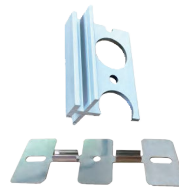

HL-BAPL063

- Professional industrial design with sharp lines.
- Imported PC /PMMA diffuser with uniform and soft lighting.
- AL6063 aluminum profile with excellent heat dissipation performance.
- Closed-fitting end cap without screw, easier installation.

Basic Parameters

Material	AL6063+PC/PMMA
Surface	Anodized/Painting
Lighting source width	33mm
Length	4m/max
Application	For offices/conference rooms /supermarkets/home lighting application.

Installation Accessories

Aluminum Profile

End Cap

Clip

Suspended Rope

Connector

• Optional cover

Opal (PC)

Clear (PC)

Semi-clear (PC)

Black clear microprism (PC)

Opal microprism (PC)

Clear microprism (PMMA)

Semi-clear microprism (PMMA)

Opal matte microprism (PMMA)

Model	Cover Model	Cover		End Cap	Clip	Suspended Rope (Set)	Connector	Lighting Source (width)
		PC	PMMA					
HL-BAPL063	BAPL017	Opal Opal microprism Clear Semi-clear Black clear microprism	Opal matte microprism Clear microprism Cemi-clear microprism	Plastic	Aluminium	✓	✓	max 33mm