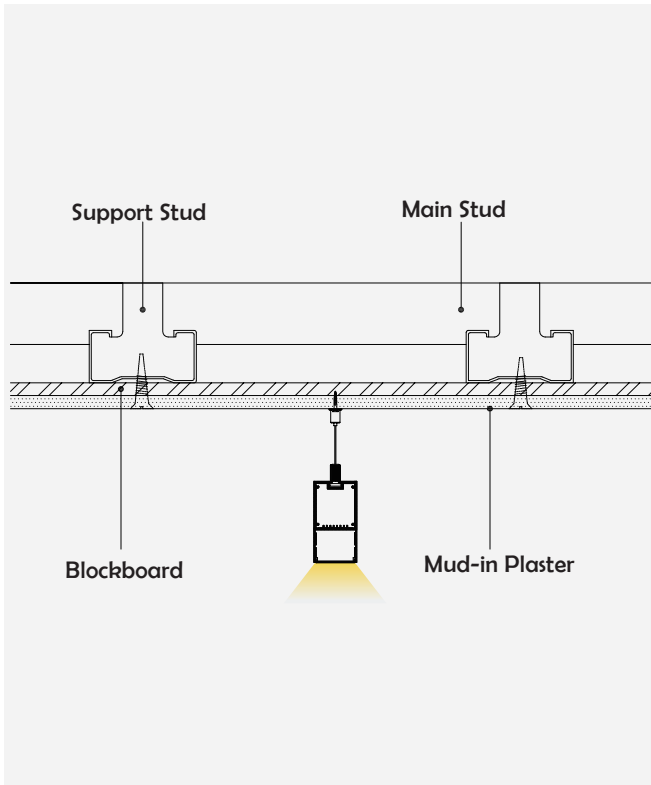

Aluminum Profile

End Cap

Clip

Suspended Rope

Connector

• Optional cover

Opal (PC)

Clear (PC)

Semi-clear (PC)

Black clear microprism (PC)

Opal microprism (PC)

Clear microprism (PMMA)

Semi-clear microprism (PMMA)

Opal matte microprism (PMMA)

Model	Cover Model	Cover		End Cap	Clip	Suspended Rope (Set)	Connector	Lighting Source (width)
		PC	PMMA					
HL-BAPL063	BAPL017	Opal Opal microprism Clear Semi-clear Black clear microprism	Opal matte microprism Clear microprism Cemi-clear microprism	Plastic	Aluminium	✓	✓	max 33mm

| Structure image

| Effect image

| Application