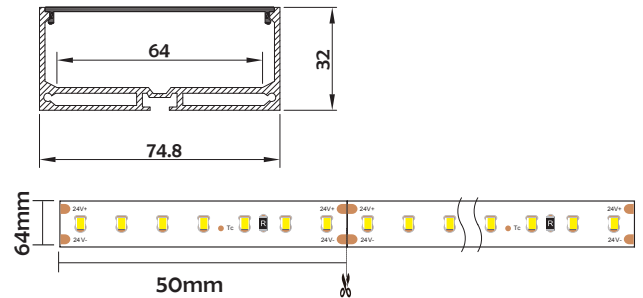

Basic Parameters

Material	AL6063+PC
Surface	Anodized/Painting
Lighting source width	64mm
Length	4m/max
Application	For offices/conference rooms /supermarkets/home lighting application.

Installation Accessories

Aluminum Profile

Aluminum End Cap (Optional)

Plastic End Cap (Optional)

Clip

Suspended Rope

Connector

Optional cover

Opal (PC)

Clear (PC)

Semi-clear (PC)

Model	Cover Model	Cover			End Cap	Clip	Suspended Rope (Set)	Connector	Lighting Source (width)
		PC	PMMA						
HL-BAPL054	BAPL054	Opal Clear Semi-clear	/	Aluminium Plastic	✓	✓	✓	max 64mm	