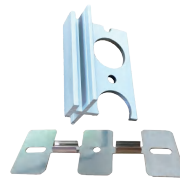

Basic Parameters

Material	AL6063+PC
Surface	Anodized/Painting
Lighting source width	64mm
Length	4m/max
Application	For offices/conference rooms /supermarkets/home lighting application.

Installation Accessories

Aluminum Profile

Aluminum End Cap (Optional)

Plastic End Cap (Optional)

Clip

Suspended Rope

Connector

Optional cover

Opal (PC)

Clear (PC)

Semi-clear (PC)

Model	Cover Model	Cover			End Cap	Clip	Suspended Rope (Set)	Connector	Lighting Source (width)
		PC	PMMA						
HL-BAPL054	BAPL054	Opal Clear Semi-clear	/	Aluminium Plastic	✓	✓	✓	max 64mm	