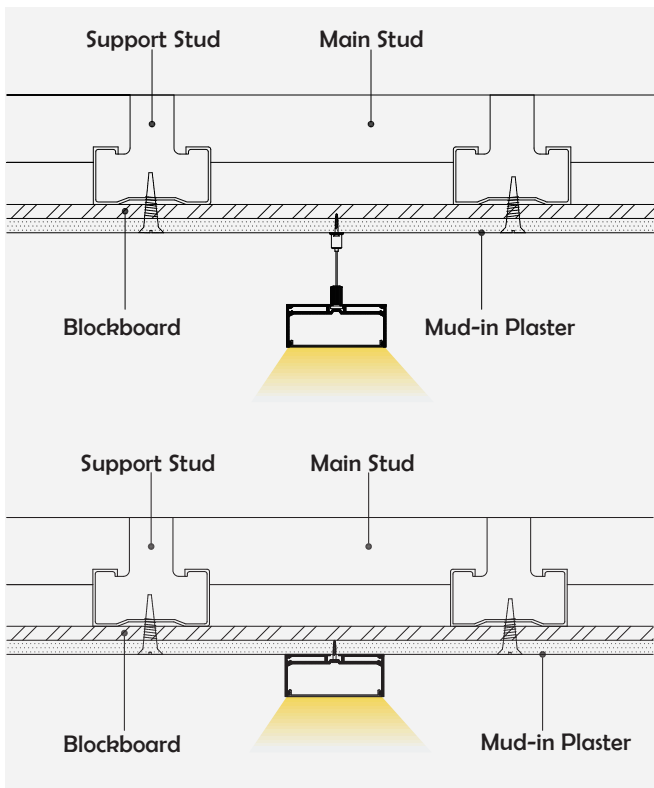

Basic Parameters

Material	AL6063+PC
Surface	Anodized/Painting
Lighting source width	64mm
Length	4m/max
Application	For offices/conference rooms /supermarkets/home lighting application.

Installation Accessories

Aluminum Profile

Aluminum End Cap (Optional)

Plastic End Cap (Optional)

Clip

Suspended Rope

Connector

Optional cover

Opal (PC)

Clear (PC)

Semi-clear (PC)

Model	Cover Model	Cover			End Cap	Clip	Suspended Rope (Set)	Connector	Lighting Source (width)
		PC	PMMA						
HL-BAPL054	BAPL054	Opal Clear Semi-clear	/	Aluminium Plastic	✓	✓	✓	max 64mm	

| Structure image

| Effect image

| Application