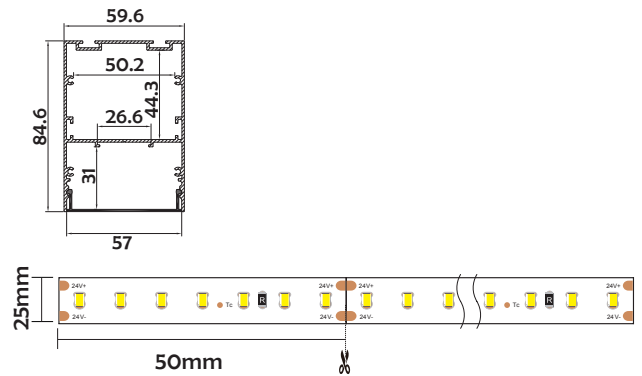

Material	AL6063+PC
Surface	Anodized/Painting
Lighting source width	25mm
Length	4m/max
Application	For offices / conference rooms / supermarkets / home lighting application.

I Installation Accessories

Aluminum Profile

End Cap

Clip

Suspended Rope

Connector

• Optional cover

Opal (PC)

Model	Cover Model	Cover		End Cap	Clip	Suspended Rope (Set)	Connector	Lighting Source (width)
		PC	PMMA					
HL-BAPL046	BAPL046	Opal	/	Aluminium	Stainless steel	✓	✓	max 25mm