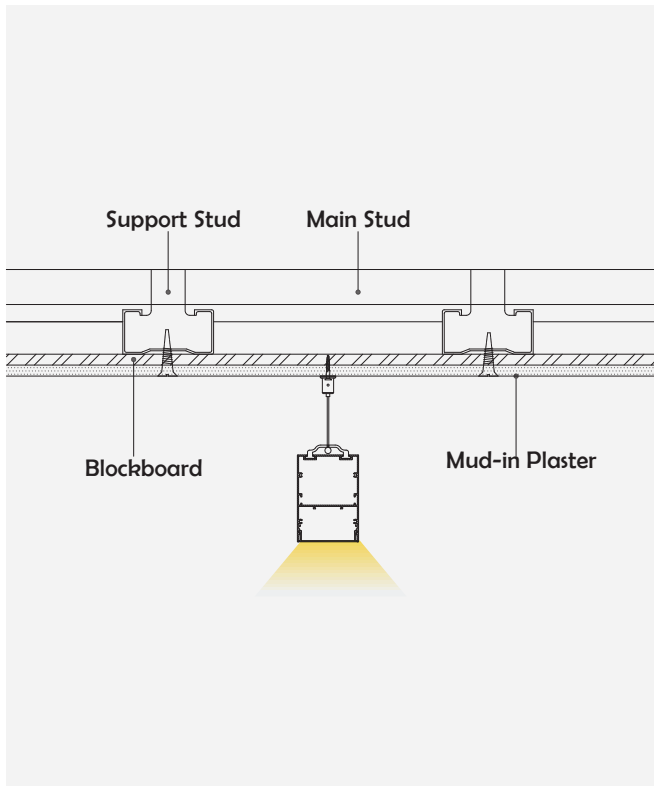

Material	AL6063+PC
Surface	Anodized/Painting
Lighting source width	25mm
Length	4m/max
Application	For offices / conference rooms / supermarkets / home lighting application.

I Installation Accessories

Aluminum Profile

End Cap

Clip

Suspended Rope

Connector

• Optional cover

Opal (PC)

Model	Cover Model	Cover		End Cap	Clip	Suspended Rope (Set)	Connector	Lighting Source (width)
		PC	PMMA					
HL-BAPL046	BAPL046	Opal	/	Aluminium	Stainless steel	✓	✓	max 25mm

I Structure image

I Effect image

I Application