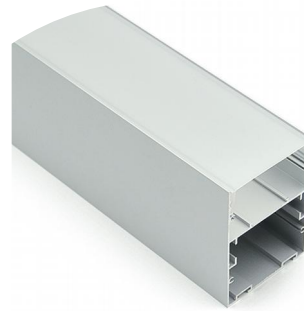

HL-BAPL046

- Professional industrial design with sharp lines.
- Imported PC diffuser with uniform and soft lighting.
- AL6063 aluminum profile with excellent heat dissipation performance.

I Basic Parameters

Material	AL6063+PC
Surface	Anodized/Painting
Lighting source width	25mm
Length	4m/max
Application	For offices / conference rooms / supermarkets / home lighting application.

I Installation Accessories

Aluminum Profile

End Cap

Clip

Suspended Rope

Connector

• Optional cover

Opal (PC)

Model	Cover Model	Cover		End Cap	Clip	Suspended Rope (Set)	Connector	Lighting Source (width)
		PC	PMMA					
HL-BAPL046	BAPL046	Opal	/	Aluminium	Stainless steel	✓	✓	max 25mm