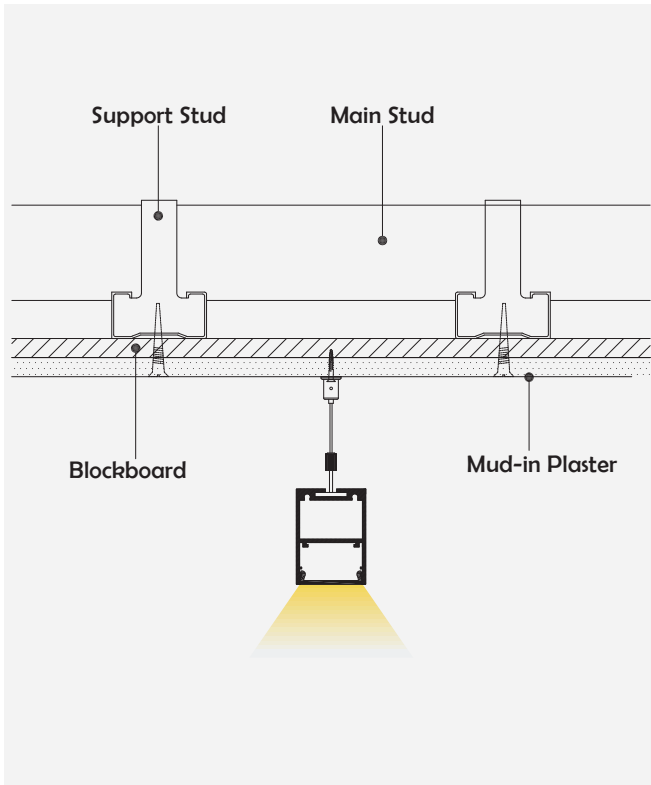

Basic Parameters

Material	AL6063+PC
Surface	Anodized/Painting
Lighting source width	25mm
Length	4m/max
Application	For offices / conference rooms / supermarkets / home lighting application.

Installation Accessories

Aluminum Profile

End Cap

Suspended Rope

Connector

Clip

Optional cover

Opal (PC)

Clear (PC)

Semi-clear (PC)

Model	Cover Model	Cover			End Cap	Clip	Suspended Rope (Set)	Connector	Lighting Source (width)
		PC	PMMA						
HL-BAPL045	BAPL045	Opal Clear Semi-clear	/	Plastic	✓	✓	✓	max 25mm	

| Structure image