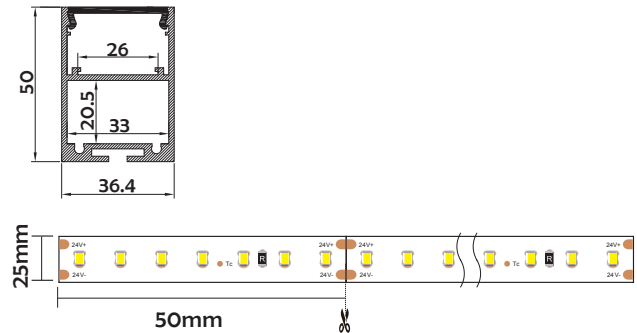

Basic Parameters

Material	AL6063+PC
Surface	Anodized/Painting
Lighting source width	25mm
Length	4m/max
Application	For offices / conference rooms / supermarkets / home lighting application.

Installation Accessories

Aluminum Profile

End Cap

Suspended Rope

Connector

Clip

Optional cover

Opal (PC)

Clear (PC)

Semi-clear (PC)

Model	Cover Model	Cover			End Cap	Clip	Suspended Rope (Set)	Connector	Lighting Source (width)
		PC	PMMA						
HL-BAPL045	BAPL045	Opal Clear Semi-clear	/	Plastic	✓	✓	✓	max 25mm	

| Structure image