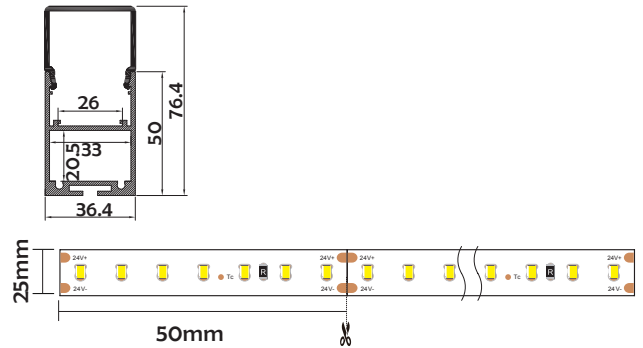

## Basic Parameters

Material	AL6063+PC
Surface	Anodized/Painting
Lighting source width	25mm
Length	4m/max
Application	For offices / conference rooms / supermarkets / home lighting application.

### Optional cover

Opal  
(PC)

Clear  
(PC)

Semi-clear  
(PC)

Model	Cover Model	Cover			End Cap	Clip	Suspended Rope (Set)	Connector	Lighting Source (width)
		PC	PMMA						
HL-BAPL038	BAPL038	Opal Clear Semi-clear	/	Plastic	✓	✓	✓	max 25mm	