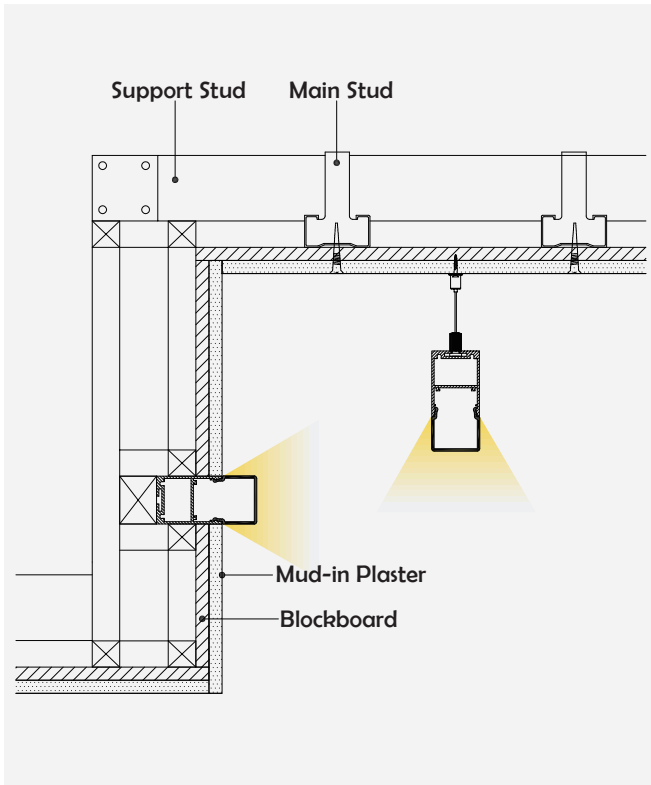

## Installation Accessories

Aluminum Profile

End Cap

Suspended Rope

Connector

Clip

### Optional cover

Opal  
(PC)

Clear  
(PC)

Semi-clear  
(PC)

Model	Cover Model	Cover			End Cap	Clip	Suspended Rope (Set)	Connector	Lighting Source (width)
		PC	PMMA						
HL-BAPL038	BAPL038	Opal Clear Semi-clear	/	Plastic	✓	✓	✓	max 25mm	

## | Structure image