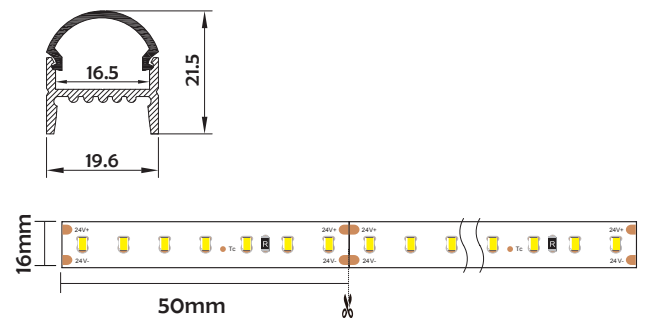

Basic Parameters

Material	AL6063+PC/PMMA
Surface	Anodized/Painting
Lighting source width	16mm
Length	4m/max
Application	For offices / conference rooms / supermarkets / home lighting application.

Installation Accessories

Clear microprism (PC)

Model	Cover Model	Cover		End Cap	Clip	Suspended Rope (Set)	Connector	Lighting Source (width)
		PC	PMMA					
HL-BAPL036	BAPL010	Opal microprism Clear microprism	Opal matte Clear Semi-clear	Plastic	Plastic	/	/	max 16mm