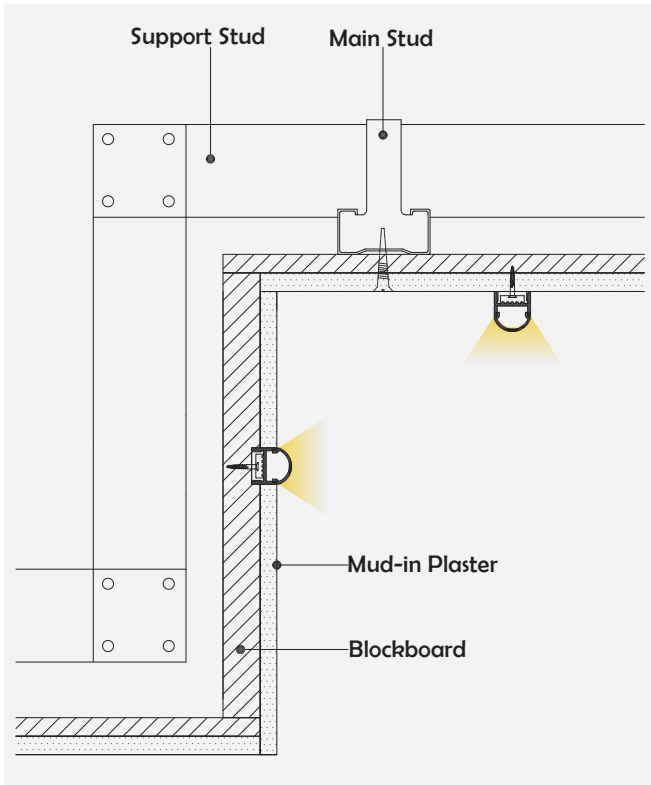

Basic Parameters

Material	AL6063+PC/PMMA
Surface	Anodized/Painting
Lighting source width	16mm
Length	4m/max
Application	For offices / conference rooms / supermarkets / home lighting application.

Installation Accessories

Aluminum Profile

End Cap

Clip

Optional cover

Opal matte (PMMA)

Clear (PMMA)

Semi-clear (PMMA)

Opal microprism (PC)

Clear microprism (PC)

Model	Cover Model	Cover		End Cap	Clip	Suspended Rope (Set)	Connector	Lighting Source (width)
		PC	PMMA					
HL-BAPL036	BAPL010	Opal microprism Clear microprism	Opal matte Clear Semi-clear	Plastic	Plastic	/	/	max 16mm

| Structure image

| Effect image

| Application