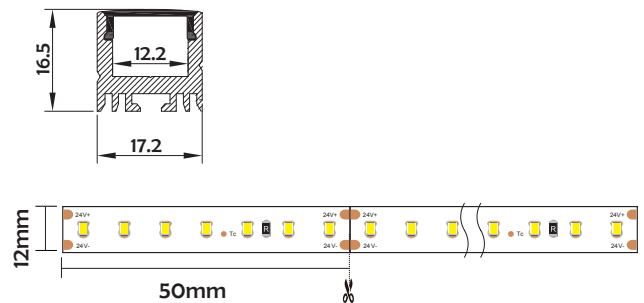

I Basic Parameters

Material	AL6063+PC/PMMA
Surface	Anodized/Painting
Lighting source width	12mm
Length	4m/max
Application	For offices / conference rooms / supermarkets / home lighting application.

I Installation Accessories

Aluminum Profile

End Cap

Clip

Suspended Rope

• Optional cover

Opal
(PC)

Opal matte
(PMMA/PC)

Clear
(PMMA/PC)