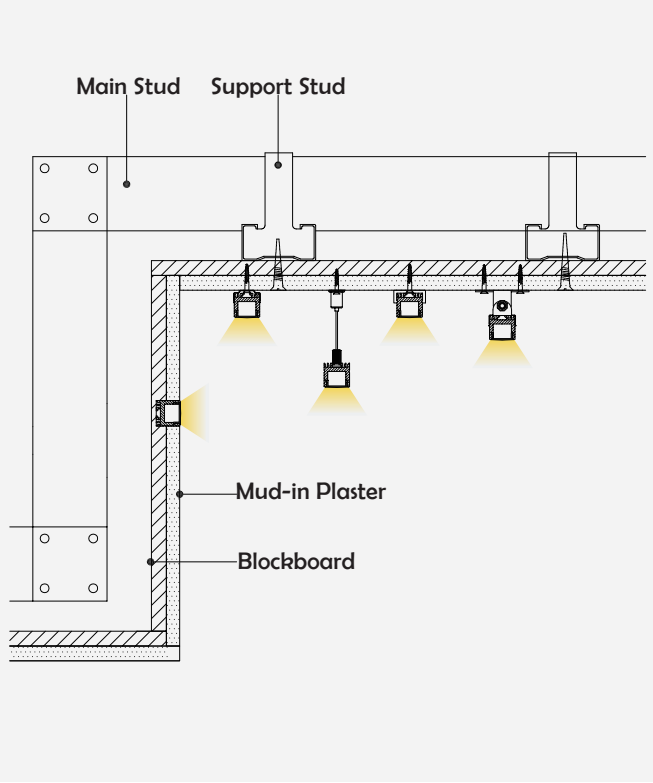

Aluminum Profile

End Cap

Clip

Suspended Rope

• Optional cover

Opal
(PC)

Opal matte
(PMMA/PC)

Clear
(PMMA/PC)

Semi-clear
(PMMA/PC)

black clear
(PC)

black opal
(PC)

prism diffuser
(PC)

Model	Cover Model	Cover		End Cap	Clip	Suspended Rope (Set)	Connector	Lighting Source (width)
		PC	PMMA					
HL-BAPL027	BAPL001	Opal Opal matte Clear Semi-clear black clear black opal prism diffuser	Opal matte Clear Semi-clear	Plastic	Plastic Stainless steel	✓	/	max 12mm

I Structure image

I Effect image

I Application