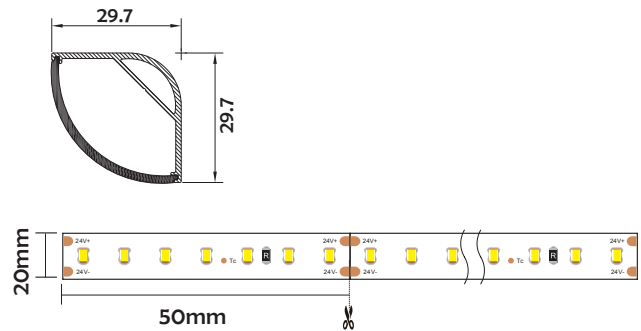

## I Basic Parameters

Material	AL6063+PC/PMMA
Surface	Anodized/Painting
Lighting source width	20mm
Length	4m/max
Application	For wardrobe / bookcase / bars / counter and other cabinet application.