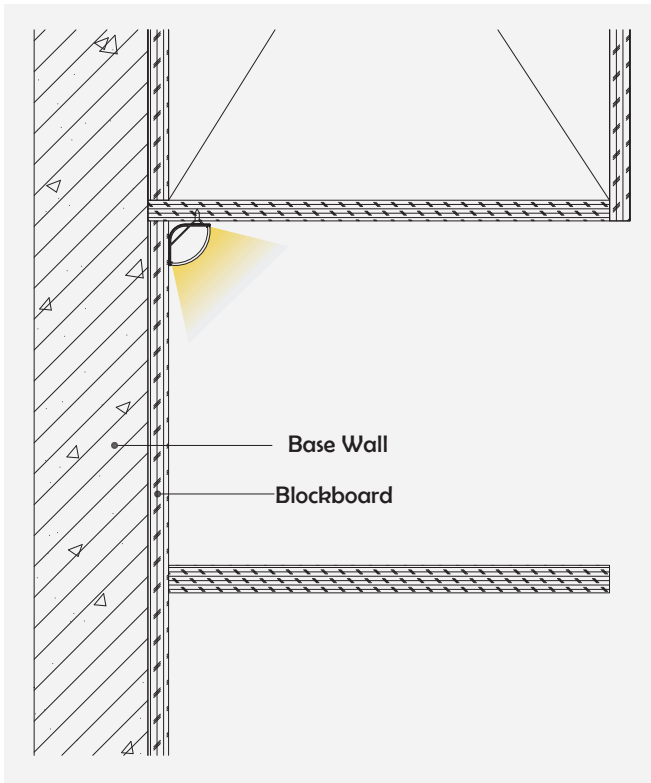

### • Optional cover

Opal (PC)

Opal matte (PMMA)

Clear (PMMA/PC)

Semi-clear (PMMA/PC)

Opal microprism (PC)

Clear microprism (PC)

Model	Cover Model	Cover		End Cap	Clip	Suspended Rope (Set)	Connector	Lighting Source (width)
		PC	PMMA					
HL-BAPL016	BAPL016	Opal Clear Semi-clear Opal microprism Clear microprism	Opal matte Clear Semi-clear	Plastic	Stainless steel	/	/	max 20mm

## I Structure image