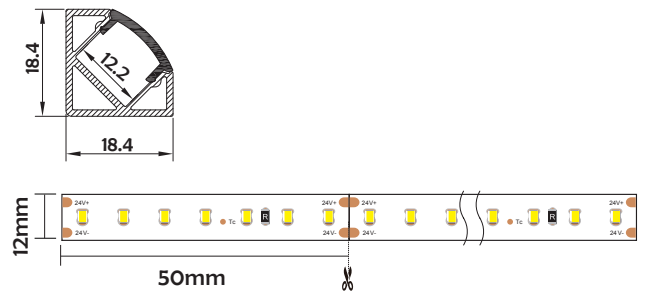

I Basic Parameters

Material	AL6063+PC/PMMA
Surface	Anodized/Painting
Lighting source width	12mm
Length	4m/max
Application	For wardrobe / Bookcase / Bars / Counter and other cabinet application.

I Installation Accessories

Aluminum Profile

End Cap

Clip

• Optional cover

Opal (PC)

Opal matte (PMMA)

Clear (PMMA/PC)

Semi-clear (PMMA/PC)

Model	Cover Model	Cover		End Cap	Clip	Suspended Rope (Set)	Connector	Lighting Source (width)
		PC	PMMA					
HL-BAPL007	BAPL007	Opal Clear Semi-clear	Opal matte Clear Semi-clear	Plastic	Plastic Stainless steel	/	/	max 12mm