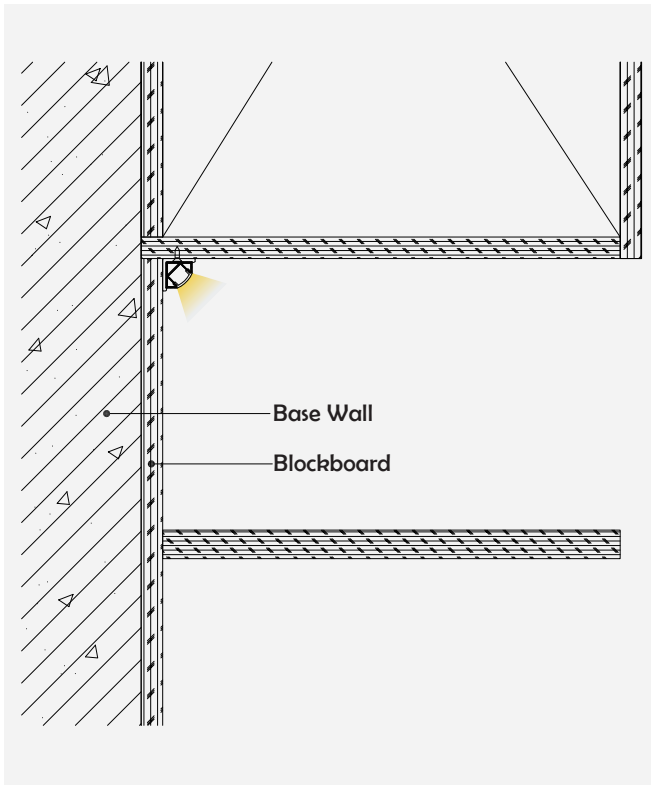

I Structure image