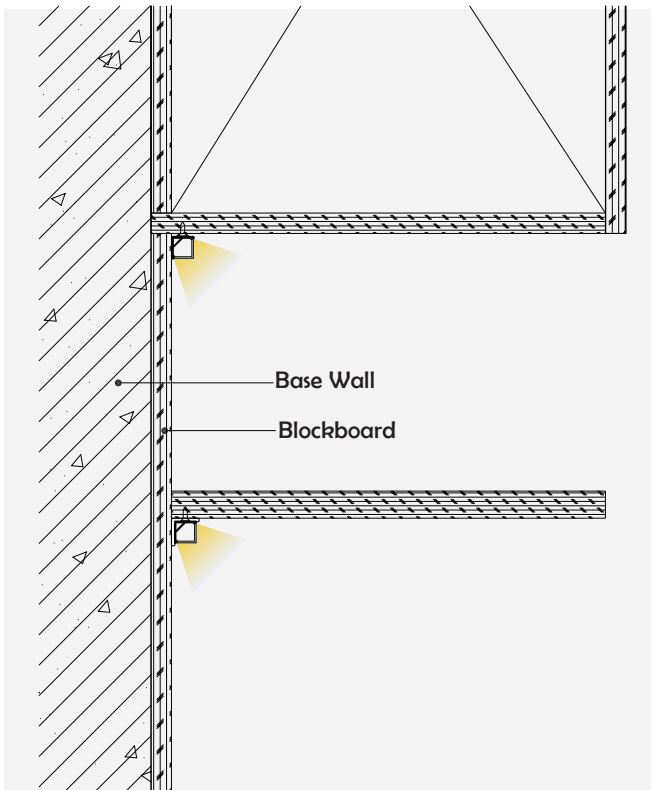

### • Optional cover

Opal (PC)

Opal matte (PMMA)

Clear (PMMA/PC)

Semi-clear (PMMA/PC)

Black clear (PC)

Model	Cover Model	Cover		End Cap	Clip	Suspended Rope (Set)	Connector	Lighting Source (width)
		PC	PMMA					
HL-BAPL005	BAPL005	Opal Clear Semi-clear Black clear	Opal matte Clear Semi-clear	Plastic	Plastic Stainless steel	/	/	max 10mm

## I Structure image