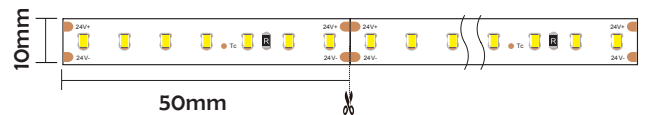

## I Basic Parameters

Material	AL6063+PC/PMMA
Surface	Anodized/Painting
Lighting source width	10mm
Length	4m/max
Application	For wardrobe / Bookcase / Bars / Counter and other cabinet application.