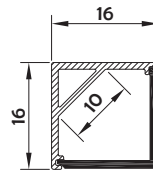

## I Basic Parameters

Material	AL6063+PC/PMMA
Surface	Anodized/Painting
Lighting source width	10mm
Length	4m/max
Application	For wardrobe / Bookcase / Bars / Counter and other cabinet application.