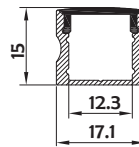

I Basic Parameters

Material	AL6063+PC/PMMA
Surface	Anodized/Painting
Lighting source width	12mm
Length	4m/max
Application	For wardrobe / bookcase / bars counter and other cabinet application.

I Installation Accessories