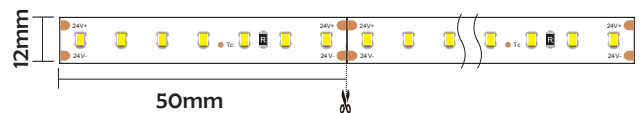

I Basic Parameters

Material	AL6063+PC/PMMA
Surface	Anodized/Painting
Lighting source width	12mm
Length	4m/max
Application	For wardrobe / bookcase / bars counter and other cabinet application.

I Installation Accessories