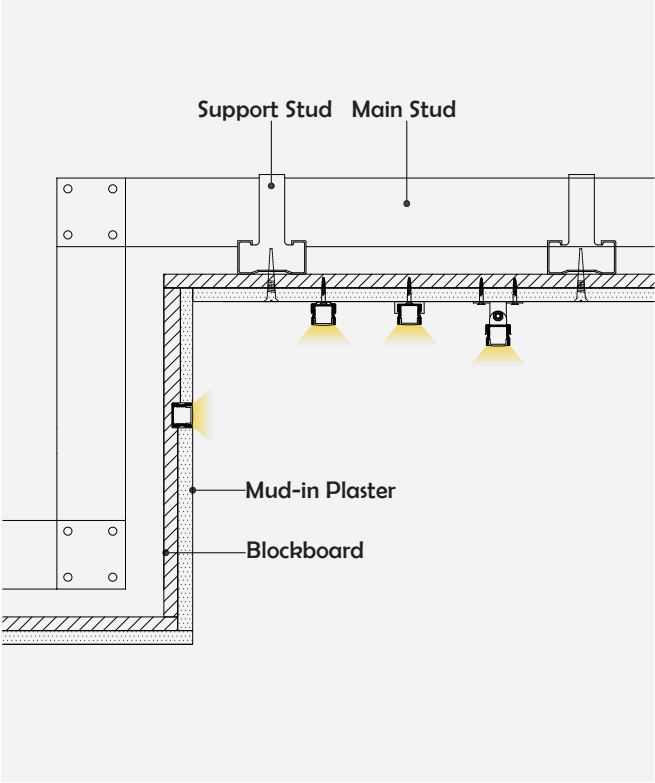

black clear (PC)

black opal (PC)

prism diffuser (PC)

Model	Cover Model	Cover		End Cap	Clip	Suspended Rope (Set)	Connector	Lighting Source (width)
		PC	PMMA					
HL-BAPL004	BAPL001	Opal Opal matte Clear Semi-clear black clear black opal prism diffuser	Opal matte Clear Semi-clear	Plastic	Plastic Stainless steel	/	/	max 12mm

I Structure image

I Effect image

I Application