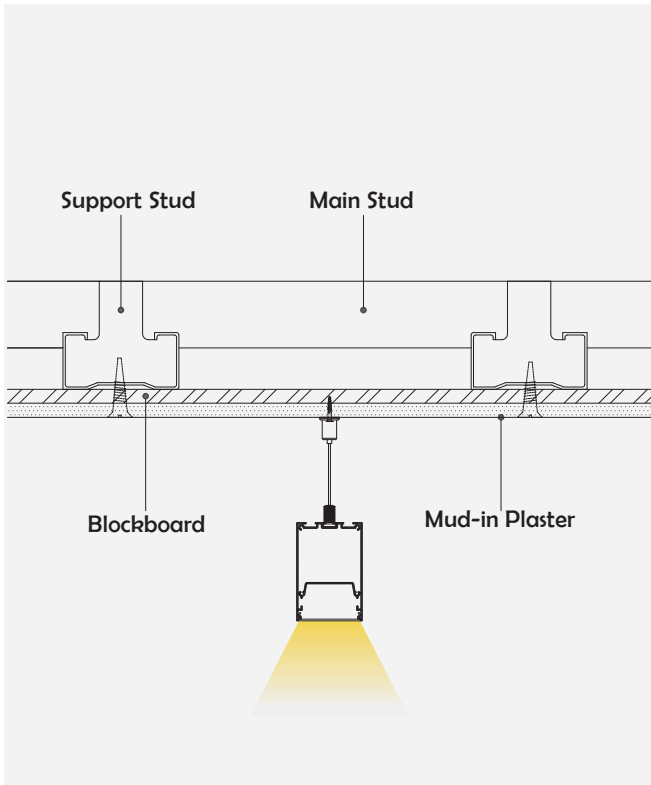

Material	AL6063-T5+PC
Surface	Anodized/Painting
Lighting source width	34mm
Length	4m/max
Application	Widely used in shopping centers, commercial buildings, office buildings, home lighting, etc.

Installation Accessories

Aluminum Profile

End Cap

Suspended Rope

Connector

Clip

Optional cover

Opal (PC)

Model	Cover Model	Cover		End Cap	Clip	Suspended Rope (Set)	Connector	Lighting Source (width)
		PC	PMMA					
HL-B5075	B5075	Opal	/	Aluminium	✓	✓	✓	max 34mm

| Structure image

| Effect image

| Application