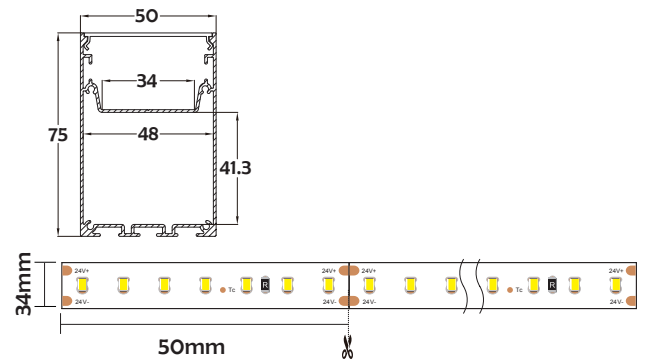

Material	AL6063-T5+PC
Surface	Anodized/Painting
Lighting source width	34mm
Length	4m/max
Application	Widely used in shopping centers, commercial buildings, office buildings, home lighting, etc.

Installation Accessories

Aluminum Profile

End Cap

Suspended Rope

Connector

Clip

Optional cover

Opal (PC)

Model	Cover Model	Cover		End Cap	Clip	Suspended Rope (Set)	Connector	Lighting Source (width)
		PC	PMMA					
HL-B5075	B5075	Opal	/	Aluminium	✓	✓	✓	max 34mm