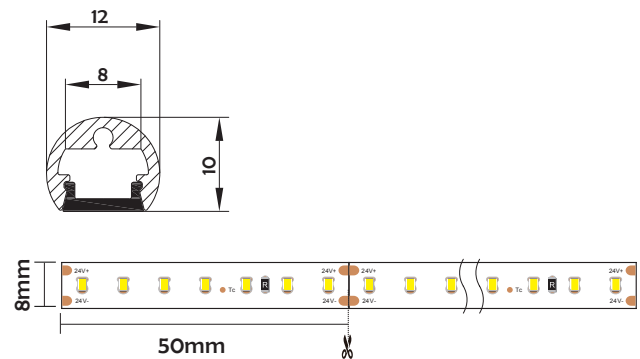

I Basic Parameters

Material	AL6063+PC
Surface	Anodized/Painting
Lighting source width	8mm
Length	4m/max
Application	For offices, conference rooms, supermarkets, home lighting application.

I Installation Accessories

Aluminum Profile

End Cap

Clip

• Optional cover

Opal
(PC)

Model	Cover Model	Cover		End Cap	Clip	Suspended Rope (Set)	Connector	Lighting Source (width)
		PC	PMMA					
HL-A091	A091	Opal	/	Aluminium	Stainless steel	/	/	max 8mm