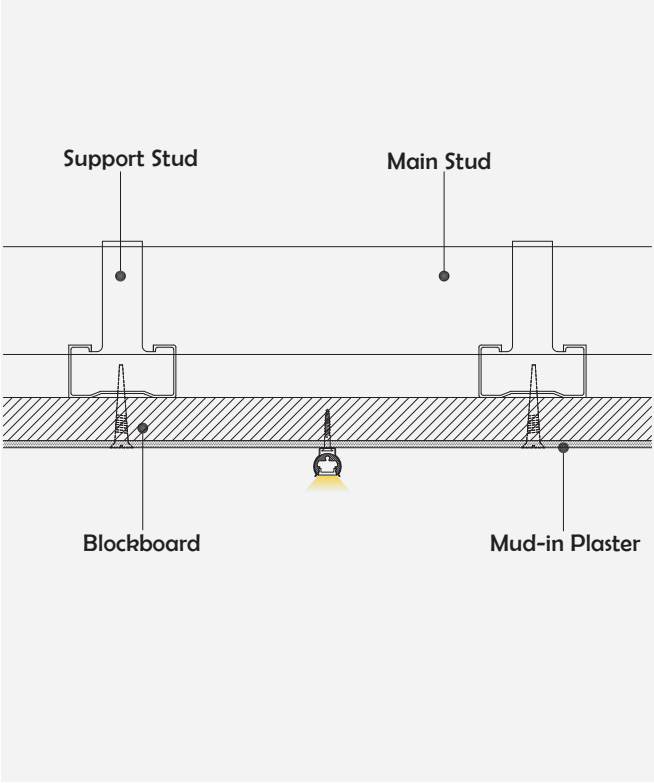

I Basic Parameters

Material	AL6063+PC
Surface	Anodized/Painting
Lighting source width	8mm
Length	4m/max
Application	For offices, conference rooms, supermarkets, home lighting application.

I Installation Accessories

Aluminum Profile

End Cap

Clip

• Optional cover

Opal
(PC)

Model	Cover Model	Cover		End Cap	Clip	Suspended Rope (Set)	Connector	Lighting Source (width)
		PC	PMMA					
HL-A091	A091	Opal	/	Aluminium	Stainless steel	/	/	max 8mm

I Structure image

I Effect image

I Application