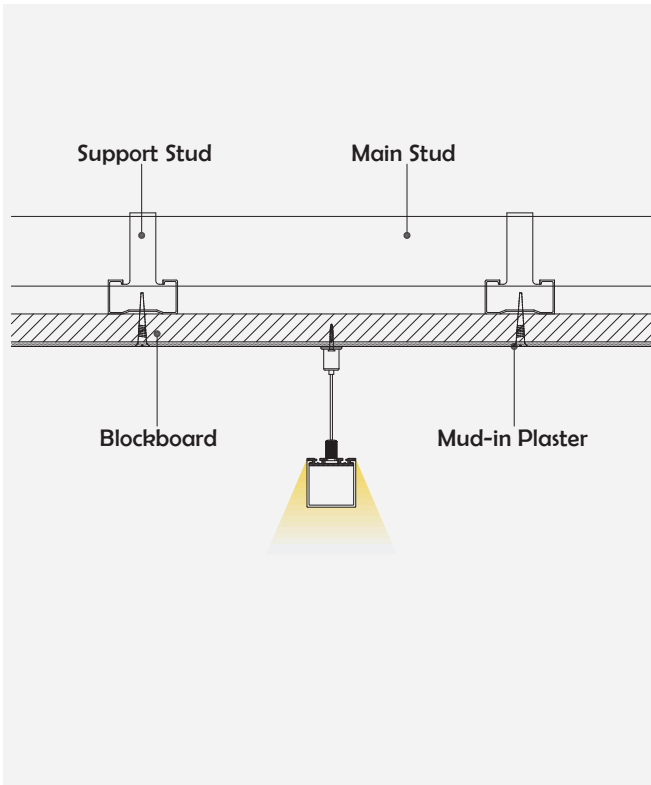

Basic Parameters

Material	AL6063+PC
Surface	Anodized/Painting
Lighting source width	30mm
Length	4m/max
Application	For offices, conference rooms, supermarkets, home lighting application.

Installation Accessories

Aluminum Profile

End Cap

Clip

Suspended Rope

• Optional cover

Opal (PC)

Model	Cover Model	Cover		End Cap	Clip	Suspended Rope (Set)	Connector	Lighting Source (width)
		PC	PMMA					
HL-A089	A089	Opal	/	Plastic	Aluminum	✓	/	max 30mm

| Structure image

| Effect image

| Application