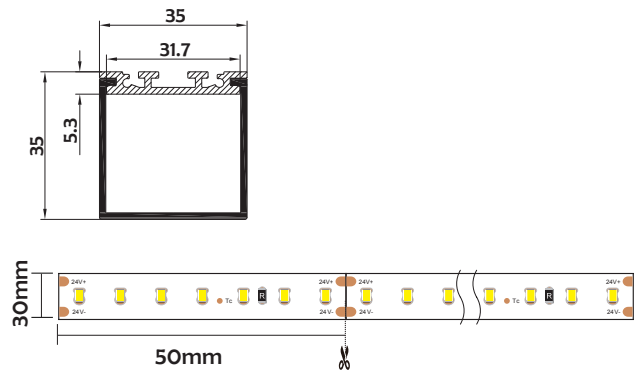

Basic Parameters

Material	AL6063+PC
Surface	Anodized/Painting
Lighting source width	30mm
Length	4m/max
Application	For offices, conference rooms, supermarkets, home lighting application.

Installation Accessories

Aluminum Profile

End Cap

Clip

Suspended Rope

• Optional cover

Opal (PC)

Model	Cover Model	Cover		End Cap	Clip	Suspended Rope (Set)	Connector	Lighting Source (width)
		PC	PMMA					
HL-A089	A089	Opal	/	Plastic	Aluminum	✓	/	max 30mm