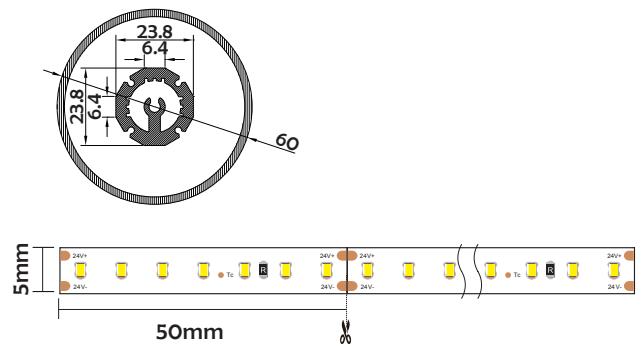

HL-A084

- Professional industrial design with sharp lines.
- Imported PC diffuser with uniform and soft lighting.
- AL6063 aluminum profile with excellent heat dissipation performance.
- The whole lamp can be used for vertical hang and horizontal hang, which is convenient and quick to install.

I Basic Parameters

| | |
|-----------------------|---|
| Material | AL6063+PC |
| Surface | Anodized/Painting |
| Lighting source width | 5mm |
| Length | 4m/max |
| Application | Offices, conference rooms, shopping malls, dust-free workshop, hospitals, schools, etc. |

I Installation Accessories

Aluminum Profile

End Cap

Clip

Suspended Rope

Connector

• Optional cover

Opal (PC)

| Model | Cover Model | Cover | | End Cap | Clip | Suspended Rope (Set) | Connector | Lighting Source (width) |
|---------|-------------|-------|------|---------|-----------------|----------------------|-----------|-------------------------|
| | | PC | PMMA | | | | | |
| HL-A084 | A084 | Opal | / | Plastic | Stainless steel | ✓ | ✓ | max 5mm |