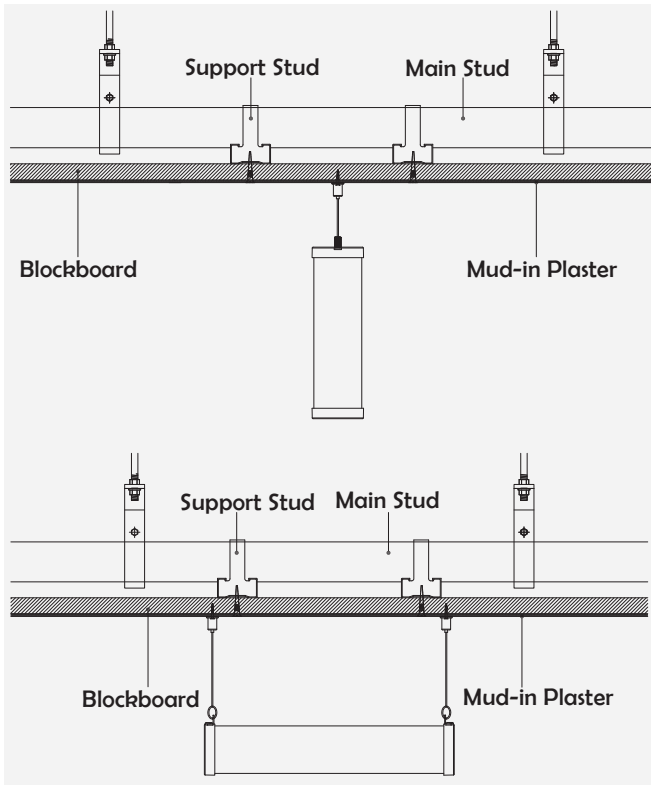

I Basic Parameters

| | |
|-----------------------|---|
| Material | AL6063+PC |
| Surface | Anodized/Painting |
| Lighting source width | 5mm |
| Length | 4m/max |
| Application | Offices, conference rooms, shopping malls, dust-free workshop, hospitals, schools, etc. |

I Installation Accessories

Aluminum Profile

End Cap

Clip

Suspended Rope

Connector

• Optional cover

Opal (PC)

| Model | Cover Model | Cover | | End Cap | Clip | Suspended Rope (Set) | Connector | Lighting Source (width) |
|---------|-------------|-------|------|---------|-----------------|----------------------|-----------|-------------------------|
| | | PC | PMMA | | | | | |
| HL-A084 | A084 | Opal | / | Plastic | Stainless steel | ✓ | ✓ | max 5mm |

| Structure image

| Effect image

| Application