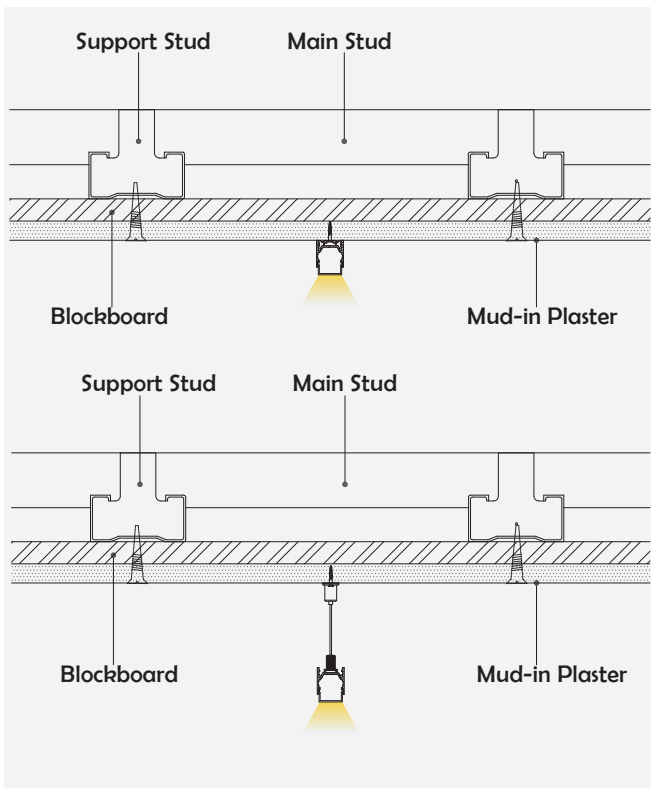

Basic Parameters

Material	AL6063+PC
Surface	Anodized/Painting
Lighting source width	12mm
Length	4m/max
Application	Widely used in shopping centers, commercial buildings, office buildings, home lighting, etc.

Installation Accessories

Aluminum Profile

End Cap

Clip

Suspended Rope

• Optional cover

Opal (PC)

Model	Cover Model	Cover		End Cap	Clip	Suspended Rope (Set)	Connector	Lighting Source (width)
		PC	PMMA					
HL-A053	A052	Opal	/	Aluminium	Stainless steel Aluminium	✓	/	max 12mm

| Structure image

| Effect image

| Application