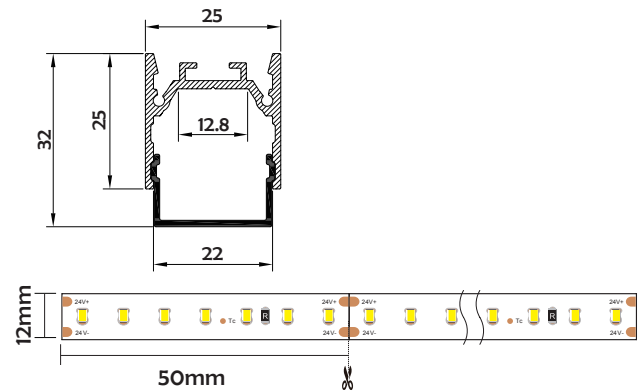

Basic Parameters

Material	AL6063+PC
Surface	Anodized/Painting
Lighting source width	12mm
Length	4m/max
Application	Widely used in shopping centers, commercial buildings, office buildings, home lighting, etc.

Installation Accessories

Aluminum Profile

End Cap

Clip

Suspended Rope

• Optional cover

Opal (PC)

Model	Cover Model	Cover		End Cap	Clip	Suspended Rope (Set)	Connector	Lighting Source (width)
		PC	PMMA					
HL-A053	A052	Opal	/	Aluminium	Stainless steel Aluminium	✓	/	max 12mm