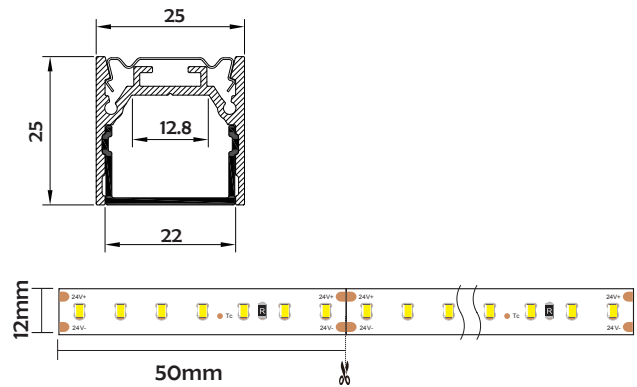

Basic Parameters

Material	AL6063+PC
Surface	Anodized/Painting
Lighting source width	12mm
Length	4m/max
Application	Widely used in shopping centers, commercial buildings, office buildings, home lighting, etc.

Installation Accessories

Aluminum Profile

End Cap

Clip

Suspended Rope

• Optional cover

Opal
(PC)

Model	Cover Model	Cover		End Cap	Clip	Suspended Rope (Set)	Connector	Lighting Source (width)
		PC	PMMA					
HL-A052	A052	Opal	/	Aluminium	Stainless steel Aluminium	✓	/	max 12mm