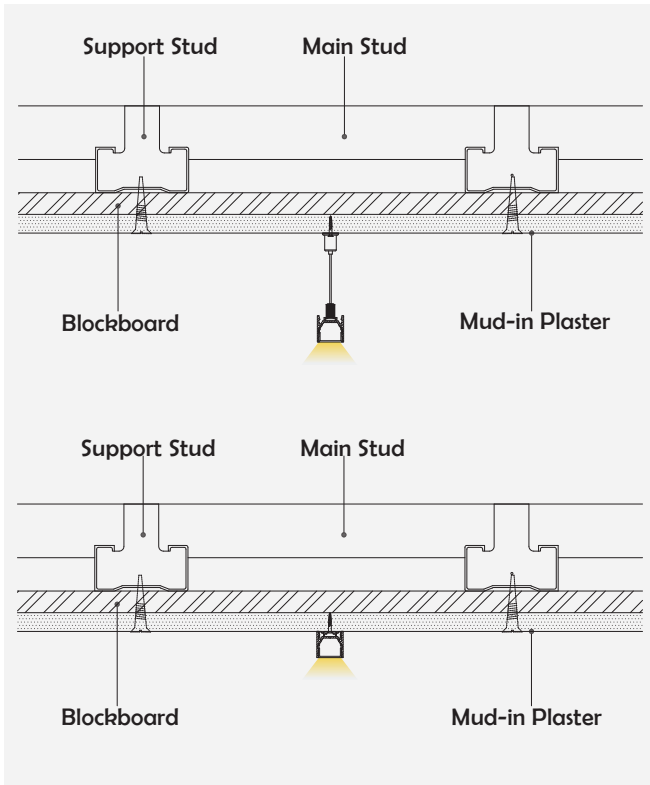

Basic Parameters

Material	AL6063+PC
Surface	Anodized/Painting
Lighting source width	12mm
Length	4m/max
Application	Widely used in shopping centers, commercial buildings, office buildings, home lighting, etc.

Installation Accessories

Aluminum Profile

End Cap

Clip

Suspended Rope

• Optional cover

Opal
(PC)

Model	Cover Model	Cover		End Cap	Clip	Suspended Rope (Set)	Connector	Lighting Source (width)
		PC	PMMA					
HL-A052	A052	Opal	/	Aluminium	Stainless steel Aluminium	✓	/	max 12mm

| Structure image

| Effect image

| Application