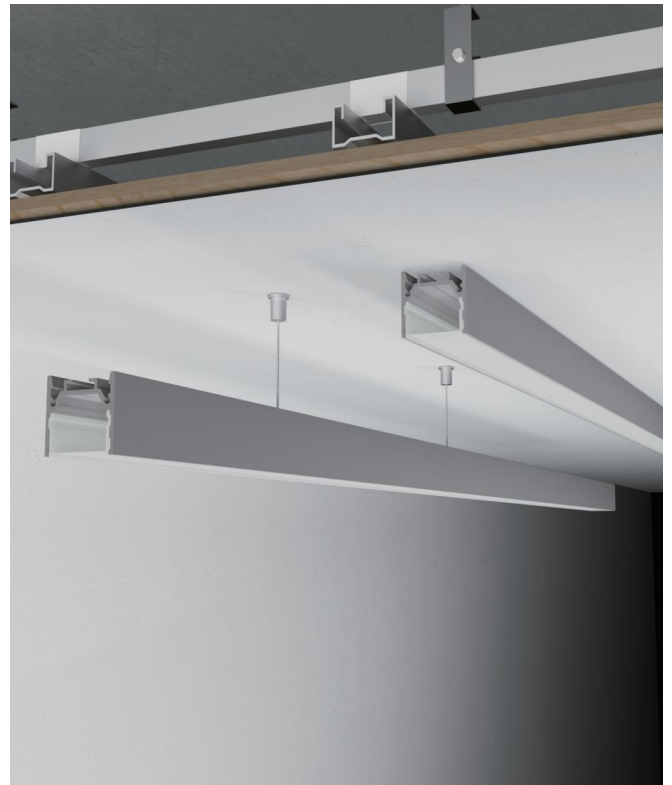

| Effect image