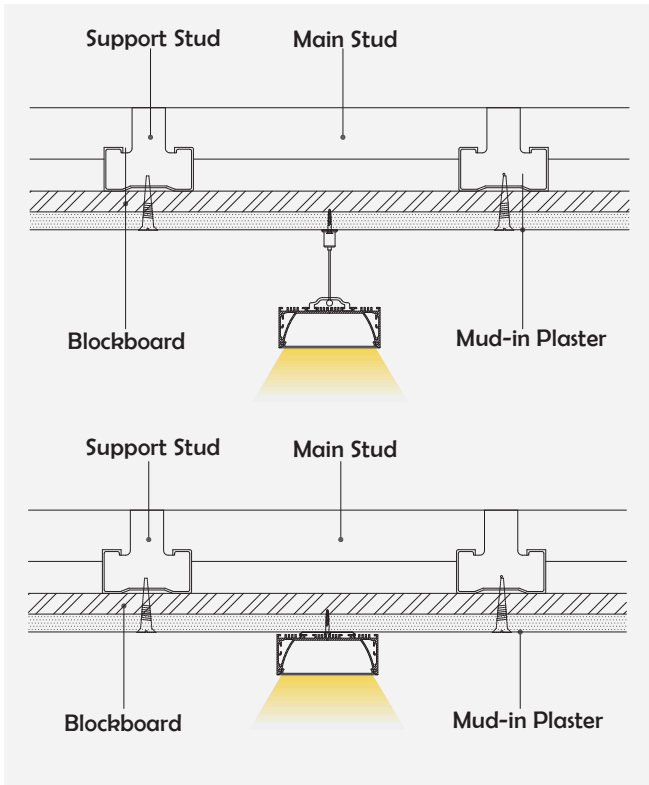

I Basic Parameters

| | |
|-----------------------|--|
| Material | AL6063+PC |
| Surface | Anodized/Painting |
| Lighting source width | 65mm |
| Length | 4m/max |
| Application | Widely used in shopping centers, commercial buildings, office buildings, home lighting, etc. |

I Installation Accessories

Aluminum Profile

End Cap

Clip

Suspended Rope

• Optional cover

Opal (PC)

| Model | Cover Model | Cover | | End Cap | Clip | Suspended Rope (Set) | Connector | Lighting Source (width) |
|---------|-------------|-------|------|-----------|-----------------|----------------------|-----------|-------------------------|
| | | PC | PMMA | | | | | |
| HL-A049 | A049 | Opal | / | Aluminium | Stainless steel | ✓ | / | max 65mm |

I Structure image

I Effect image

I Application