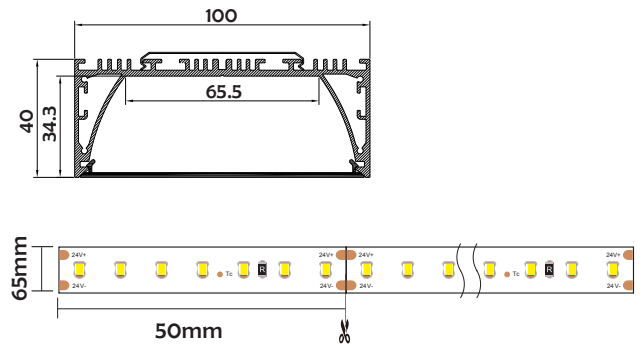

I Basic Parameters

| | |
|-----------------------|--|
| Material | AL6063+PC |
| Surface | Anodized/Painting |
| Lighting source width | 65mm |
| Length | 4m/max |
| Application | Widely used in shopping centers, commercial buildings, office buildings, home lighting, etc. |

I Installation Accessories

Aluminum Profile

End Cap

Clip

Suspended Rope

• Optional cover

Opal (PC)

| Model | Cover Model | Cover | | End Cap | Clip | Suspended Rope (Set) | Connector | Lighting Source (width) |
|---------|-------------|-------|------|-----------|-----------------|----------------------|-----------|-------------------------|
| | | PC | PMMA | | | | | |
| HL-A049 | A049 | Opal | / | Aluminium | Stainless steel | ✓ | / | max 65mm |