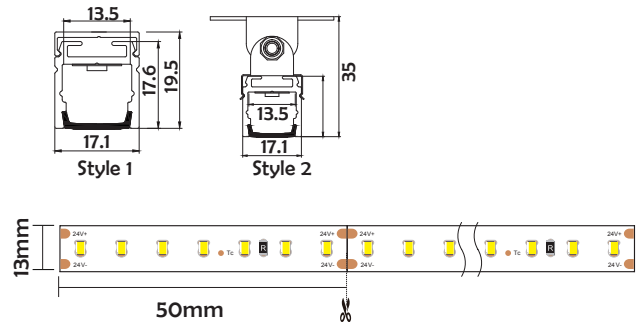

Basic Parameters

Material	AL6063+PC
Surface	Anodized/Painting
Lighting source width	13mm
Length	4m/max
Application	Cabinet lighting

Installation Accessories

Aluminum Profile

End Cap

Clip

• Optional cover

Opal (PC)

Model	Cover Model	Cover		End Cap	Clip	Suspended Rope (Set)	Connector	Lighting Source (width)
		PC	PMMA					
HL-A045	A045	Opal	/	Plastic	Rotary	/	/	max 13mm

| Structure image

| Effect image

| Application