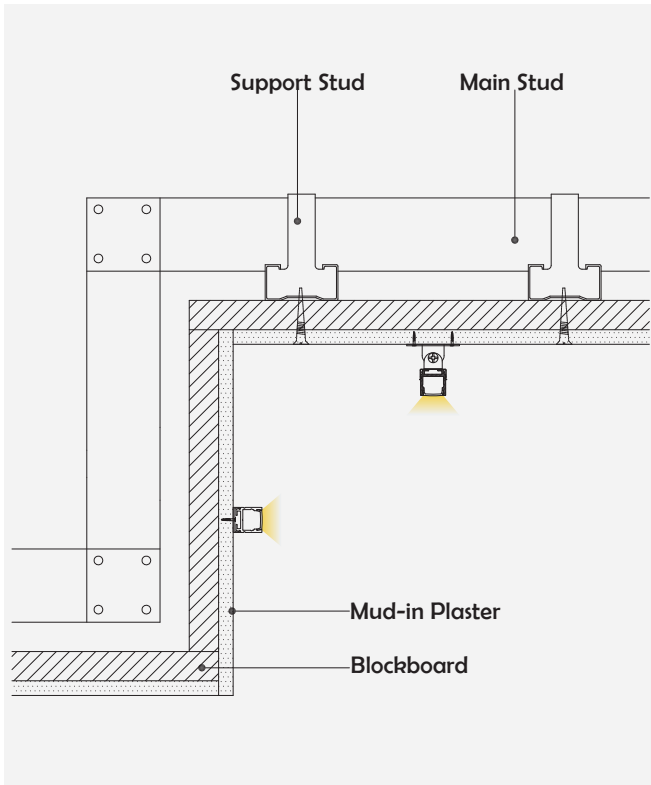

Basic Parameters

Material	AL6063+PC
Surface	Anodized/Painting
Lighting source width	13mm
Length	4m/max
Application	Cabinet lighting

Installation Accessories

Aluminum Profile

End Cap

Clip

• Optional cover

Opal (PC)

Model	Cover Model	Cover		End Cap	Clip	Suspended Rope (Set)	Connector	Lighting Source (width)
		PC	PMMA					
HL-A045	A045	Opal	/	Plastic	Rotary	/	/	max 13mm

| Structure image

| Effect image

| Application