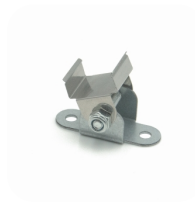

HL-A045

- Professional industrial design with sharp lines.
- Imported PC diffuser with uniform and soft lighting.
- AL6063 aluminum profile with excellent heat dissipation performance.
- Closed-fitting end cap without screw, easier installation.

Basic Parameters

Material	AL6063+PC
Surface	Anodized/Painting
Lighting source width	13mm
Length	4m/max
Application	Cabinet lighting

Installation Accessories

Aluminum Profile

End Cap

Clip

• Optional cover

Opal (PC)

Model	Cover Model	Cover		End Cap	Clip	Suspended Rope (Set)	Connector	Lighting Source (width)
		PC	PMMA					
HL-A045	A045	Opal	/	Plastic	Rotary	/	/	max 13mm

| Structure image

| Effect image

| Application