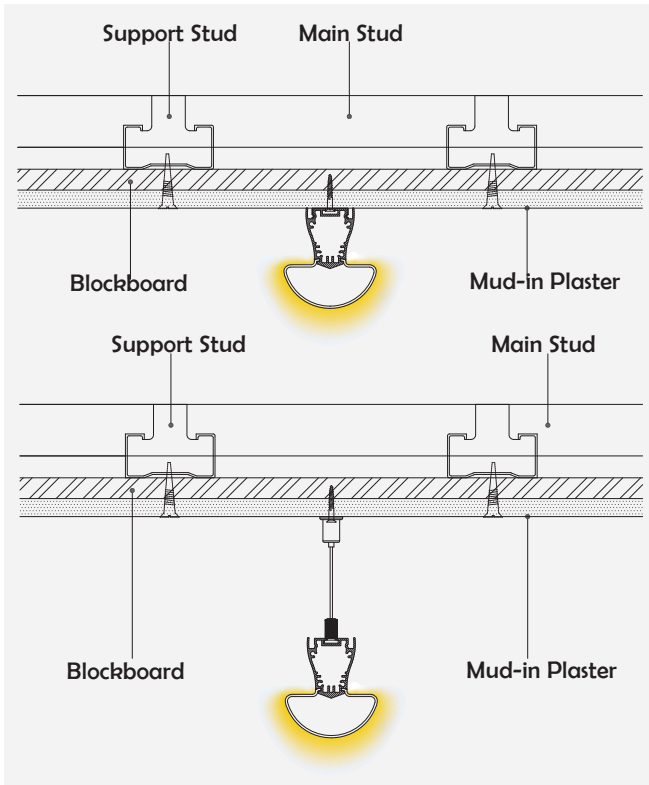

Basic Parameters

Material	AL6063+PC
Surface	Anodized/Painting
Lighting source width	8mm
Length	4m/max
Application	Suspended Mounted, Surface Mounted.

Installation Accessories

Aluminum Profile

End Cap

Clip

Suspended Rope

Connector

Optional cover

Opal (PC)

Model	Cover Model	Cover		End Cap	Clip	Suspended Rope (Set)	Connector	Lighting Source (width)
		PC	PMMA					
HL-A036	A036	Opal	/	Plastic	Stainless steel Aluminium	✓	✓	max 8mm

| Structure image

| Effect image

| Application