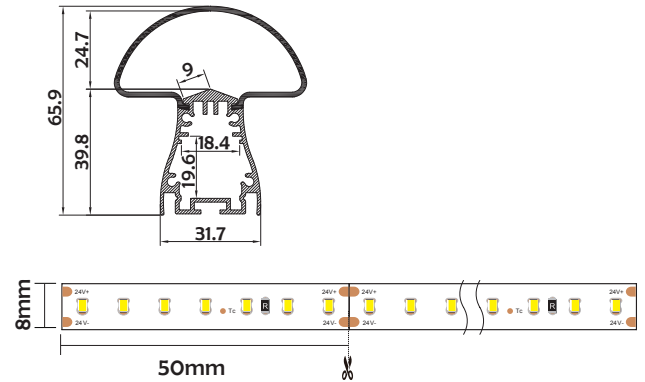

Basic Parameters

Material	AL6063+PC
Surface	Anodized/Painting
Lighting source width	8mm
Length	4m/max
Application	Suspended Mounted, Surface Mounted.

Installation Accessories

Aluminum Profile

End Cap

Clip

Suspended Rope

Connector

Optional cover

Opal (PC)

Model	Cover Model	Cover		End Cap	Clip	Suspended Rope (Set)	Connector	Lighting Source (width)
		PC	PMMA					
HL-A036	A036	Opal	/	Plastic	Stainless steel Aluminium	✓	✓	max 8mm