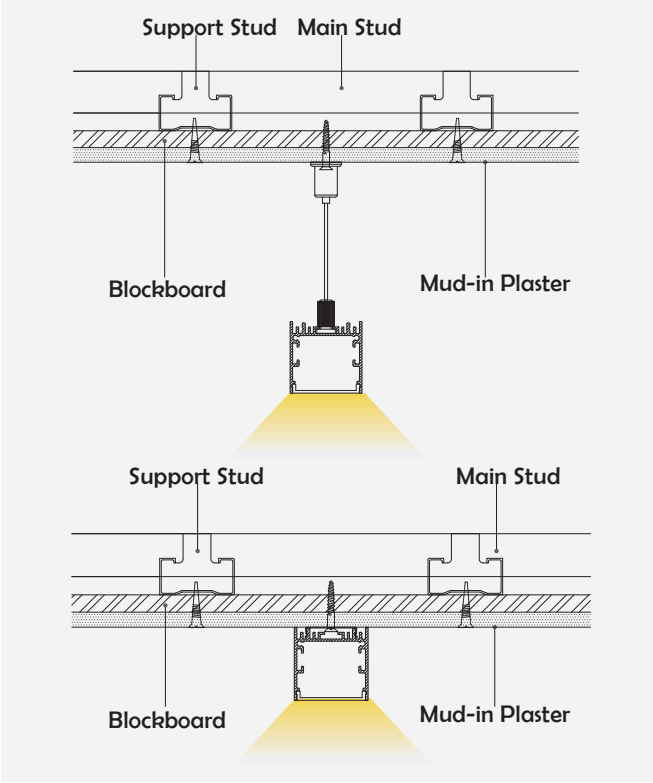

Aluminum Profile

End Cap

Clip

Suspended Rope

Connector

• Optional cover

Spread (PC)

Transparent (PC)

Translucent (PC)

Black transparent stripes (PC)

Streak spread (PC)

Stripes transparent (PMMA)

Stripes translucent (PMMA)

Striped Milky White (PMMA)

Model	Cover Model	Cover				Suspended Rope (Set)	Connector	Lighting Source (width)
		PC	PMMA	End Cap	Clip			
HL-A034	BAPL017	Spread Streak spread Transparent Translucent Black transparent stripes	Striped Milky White Stripes transparent Stripes translucent	Aluminium	Stainless steel	✓	✓	max 24mm

I Structure image

I Effect image

I Application