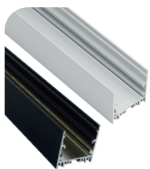

HL-A034

- Professional industrial design with sharp lines.
 - Imported PC /PMMA diffuser with uniform and soft lighting.
 - AL6063 aluminum profile with excellent heat dissipation performance.
 - Easy and fast to install, maintain and repair.
- Suspended and surface installation ways.

I Basic Parameters

Material	AL6063+PC/PMMA
Surface	Anodized/Painting
Lighting source width	24mm
Length	4m/max
Application	For offices, conference rooms, supermarkets, home lighting, etc.

I Installation Accessories

Aluminum Profile

End Cap

Clip

Suspended Rope

Connector

• Optional cover

Spread (PC)

Transparent (PC)

Translucent (PC)

Black transparent stripes (PC)

Streak spread (PC)

Stripes transparent (PMMA)

Stripes translucent (PMMA)

Striped Milky White (PMMA)

Model	Cover Model	Cover				Suspended Rope (Set)	Connector	Lighting Source (width)
		PC	PMMA	End Cap	Clip			
HL-A034	BAPL017	Spread Streak spread Transparent Translucent Black transparent stripes	Striped Milky White Stripes transparent Stripes translucent	Aluminium	Stainless steel	✓	✓	max 24mm