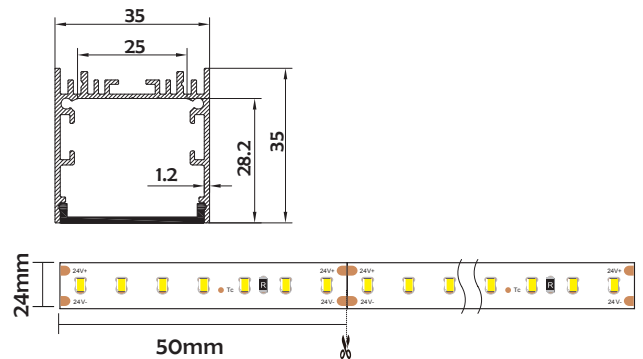

I Basic Parameters

Material	AL6063+PC/PMMA
Surface	Anodized/Painting
Lighting source width	24mm
Length	4m/max
Application	For offices, conference rooms, supermarkets, home lighting, etc.

I Installation Accessories

Aluminum Profile

End Cap

Clip

Suspended Rope

Connector

• Optional cover

Spread (PC)

Transparent (PC)

Translucent (PC)

Black transparent stripes (PC)

Streak spread (PC)

Stripes transparent (PMMA)

Stripes translucent (PMMA)

Striped Milky White (PMMA)

Model	Cover Model	Cover				Suspended Rope (Set)	Connector	Lighting Source (width)
		PC	PMMA	End Cap	Clip			
HL-A034	BAPL017	Spread Streak spread Transparent Translucent Black transparent stripes	Striped Milky White Stripes transparent Stripes translucent	Aluminium	Stainless steel	✓	✓	max 24mm