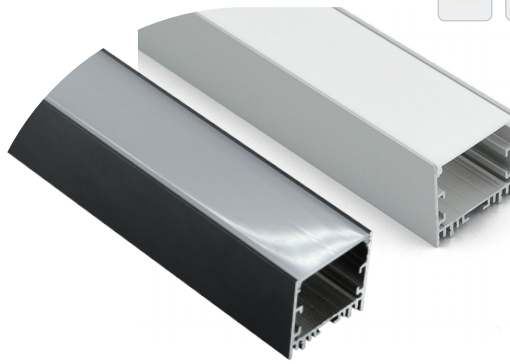

HL-A034

- Professional industrial design with sharp lines.
 - Imported PC /PMMA diffuser with uniform and soft lighting.
 - AL6063 aluminum profile with excellent heat dissipation performance.
 - Easy and fast to install, maintain and repair.
- Suspended and surface installation ways.

I Basic Parameters

Material	AL6063+PC/PMMA
Surface	Anodized/Painting
Lighting source width	24mm
Length	4m/max
Application	For offices, conference rooms, supermarkets, home lighting, etc.

I Installation Accessories

Aluminum Profile

End Cap

Clip

Suspended Rope

Connector

• Optional cover

Spread (PC)

Transparent (PC)

Translucent (PC)

Black transparent stripes (PC)

Streak spread (PC)

Stripes transparent (PMMA)

Stripes translucent (PMMA)

Striped Milky White (PMMA)

Model	Cover Model	Cover				Suspended Rope (Set)	Connector	Lighting Source (width)
		PC	PMMA	End Cap	Clip			
HL-A034	BAPL017	Spread Streak spread Transparent Translucent Black transparent stripes	Striped Milky White Stripes transparent Stripes translucent	Aluminium	Stainless steel	✓	✓	max 24mm