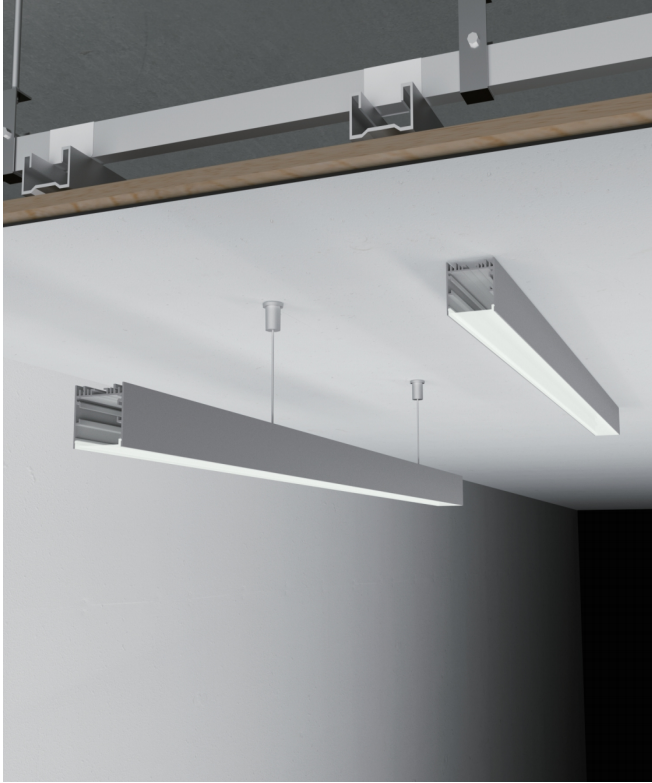

I Effect image