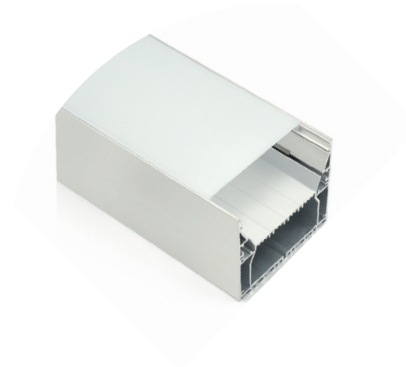

# HL-A030

- Professional industrial design with sharp lines.
  - Imported PC diffuser with uniform and soft lighting.
  - AL6063 aluminum profile with excellent heat dissipation performance.
  - Easy and fast to install, maintain and repair.
- Suspended and surface installation ways.

## I Basic Parameters

Material	AL6063+PC
Surface	Anodized/Painting
Lighting source width	66mm
Length	4m/max
Application	For offices, conference rooms, supermarkets, home lighting, etc.

## I Installation Accessories

Aluminum Profile

End Cap

Clip

Suspended Rope

Connector

### • Optional cover

Opal (PC)

Model	Cover Model	Cover		End Cap	Clip	Suspended Rope (Set)	Connector	Lighting Source (width)
		PC	PMMA					
HL-A030	A029	Opal	/	Aluminium	Stainless steel	✓	✓	max 66mm