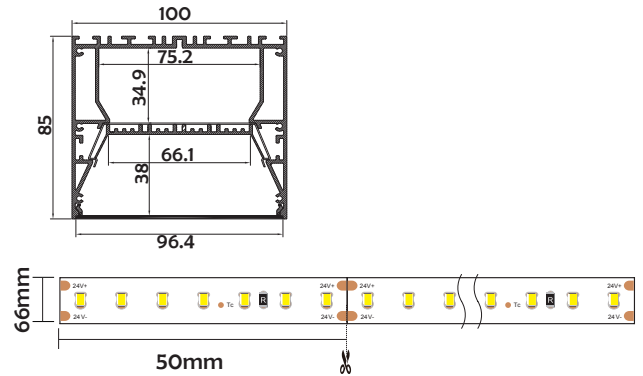

## I Basic Parameters

Material	AL6063+PC
Surface	Anodized/Painting
Lighting source width	66mm
Length	4m/max
Application	For offices, conference rooms, supermarkets, home lighting, etc.

### • Optional cover

Opal (PC)

Model	Cover Model	Cover		End Cap	Clip	Suspended Rope (Set)	Connector	Lighting Source (width)
		PC	PMMA					
HL-A030	A029	Opal	/	Aluminium	Stainless steel	✓	✓	max 66mm