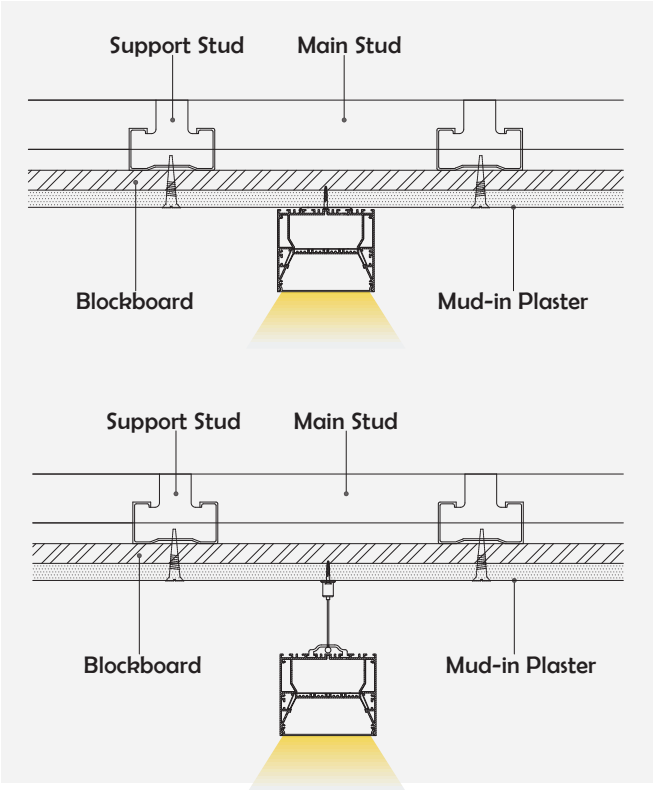

## I Basic Parameters

Material	AL6063+PC
Surface	Anodized/Painting
Lighting source width	66mm
Length	4m/max
Application	For offices, conference rooms, supermarkets, home lighting, etc.

## I Installation Accessories

Aluminum Profile

End Cap

Clip

Suspended Rope

Connector

### • Optional cover

Opal (PC)

Model	Cover Model	Cover		End Cap	Clip	Suspended Rope (Set)	Connector	Lighting Source (width)
		PC	PMMA					
HL-A030	A029	Opal	/	Aluminium	Stainless steel	✓	✓	max 66mm

# I Structure image