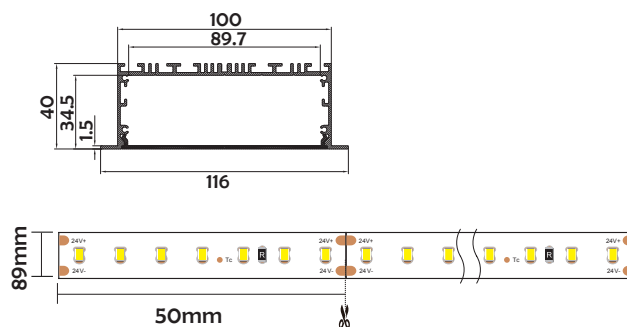

Basic Parameters

Material	AL6063+PC
Surface	Anodized/Painting
Lighting source width	89mm
Length	4m/max
Application	For offices, conference rooms, supermarkets, home lighting, etc.

Installation Accessories

Aluminum Profile

End Cap

Clip

Connector

Suspended Rope

• Optional cover

Opal (PC)

Model	Cover Model	Cover		End Cap	Clip	Suspended Rope (Set)	Connector	Lighting Source (width)
		PC	PMMA					
HL-A029	A029	Opal	/	Aluminium	Stainless steel	✓	✓	max 89mm