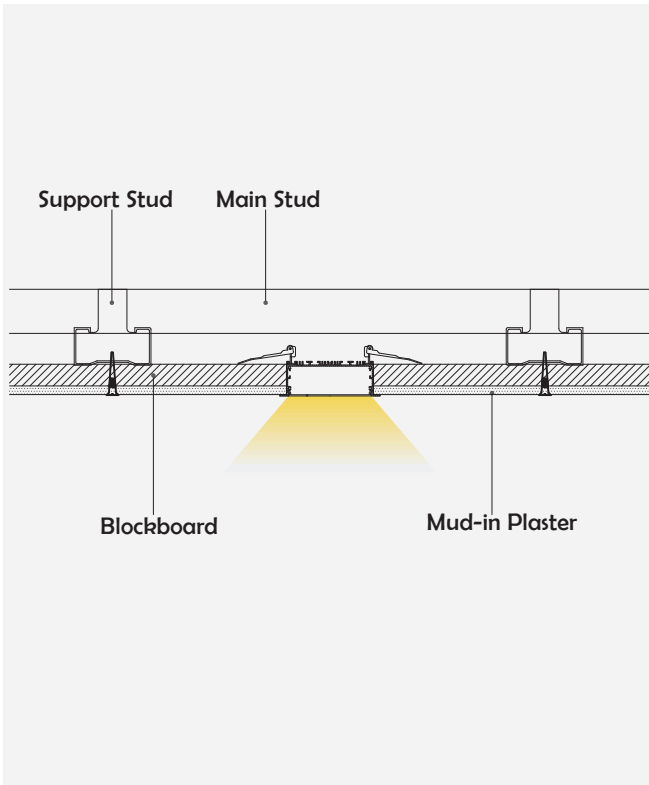

Basic Parameters

Material	AL6063+PC
Surface	Anodized/Painting
Lighting source width	89mm
Length	4m/max
Application	For offices, conference rooms, supermarkets, home lighting, etc.

Installation Accessories

Aluminum Profile

End Cap

Clip

Connector

Suspended Rope

• Optional cover

Opal (PC)

Model	Cover Model	Cover		End Cap	Clip	Suspended Rope (Set)	Connector	Lighting Source (width)
		PC	PMMA					
HL-A029	A029	Opal	/	Aluminium	Stainless steel	✓	✓	max 89mm

| Structure image

| Effect image

| Application