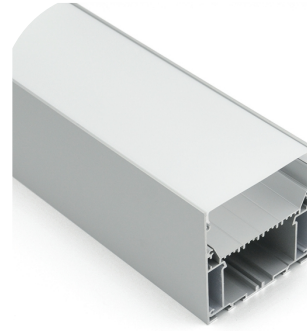

HL-A024-1

- Professional industrial design with sharp lines.
- Imported PC diffuser with uniform and soft lighting.
- AL6063 aluminum profile with excellent heat dissipation performance.
- Easy and fast to install, maintain and repair. Suspended and surface installation ways.

I Basic Parameters

Material	AL6063+PC
Surface	Anodized/Painting
Lighting source width	66mm
Length	4m/max
Application	For offices, conference rooms, supermarkets, home lighting, etc.

I Installation Accessories

Aluminum Profile

End Cap

Clip

Suspended Rope

Connector

• Optional cover

Opal
(PC)

Model	Cover Model	Cover		End Cap	Clip	Suspended Rope (Set)	Connector	Lighting Source (width)
		PC	PMMA					
HL-A024-1	A024	Opal	/	Aluminium	Stainless steel	✓	✓	max 66mm