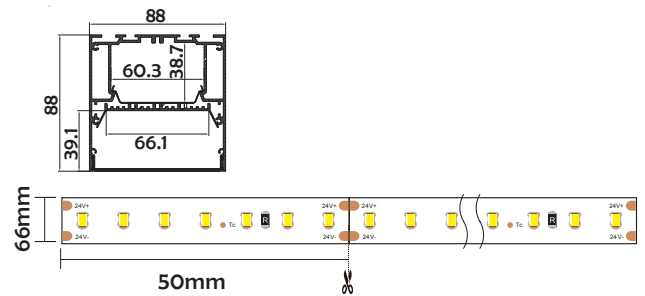

I Basic Parameters

Material	AL6063+PC
Surface	Anodized/Painting
Lighting source width	66mm
Length	4m/max
Application	For offices, conference rooms, supermarkets, home lighting, etc.

I Installation Accessories

Aluminum Profile

End Cap

Clip

Suspended Rope

Connector

• Optional cover

Opal
(PC)

Model	Cover Model	Cover		End Cap	Clip	Suspended Rope (Set)	Connector	Lighting Source (width)
		PC	PMMA					
HL-A024-1	A024	Opal	/	Aluminium	Stainless steel	✓	✓	max 66mm