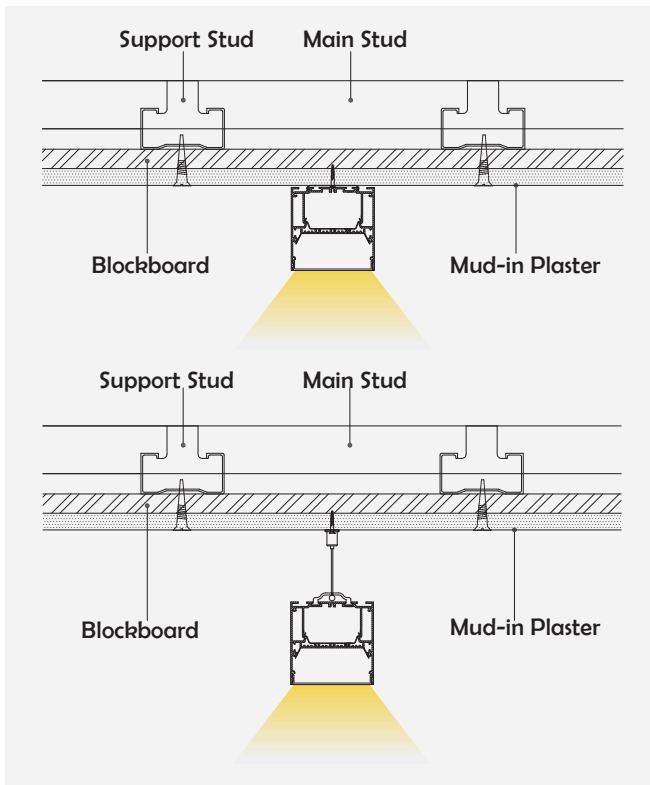

I Basic Parameters

Material	AL6063+PC
Surface	Anodized/Painting
Lighting source width	66mm
Length	4m/max
Application	For offices, conference rooms, supermarkets, home lighting, etc.

I Installation Accessories

Aluminum Profile

End Cap

Clip

Suspended Rope

Connector

• Optional cover

Opal
(PC)

Model	Cover Model	Cover		End Cap	Clip	Suspended Rope (Set)	Connector	Lighting Source (width)
		PC	PMMA					
HL-A024-1	A024	Opal	/	Aluminium	Stainless steel	✓	✓	max 66mm

I Structure image

I Effect image

I Application