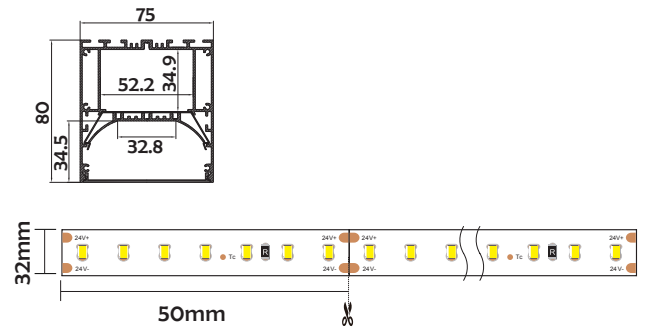

HL-A023

- Professional industrial design with sharp lines.
- Imported PC diffuser with uniform and soft lighting.
- AL6063 aluminum profile with excellent heat dissipation performance.

Basic Parameters

Material	AL6063+PC
Surface	Anodized/Painting
Lighting source width	32mm
Length	4m/max
Application	For offices, conference rooms, supermarkets, home lighting, etc.

Installation Accessories

Aluminum Profile

End Cap

Clip

Suspended Rope

Connector

• Optional cover

Opal (PC)

Clear (PC)

Semi-clear (PC)

Model	Cover Model	Cover		End Cap	Clip	Suspended Rope (Set)	Connector	Lighting Source (width)
		PC	PMMA					
HL-A023	BAPL054	Opal Clear Semi-clear	/	Aluminium	Stainless steel	✓	✓	max 32mm