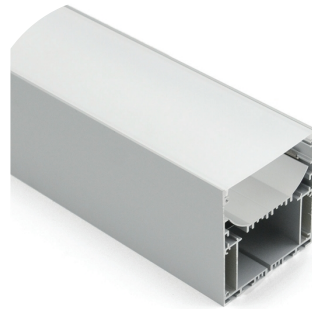

HL-A023

- Professional industrial design with sharp lines.
- Imported PC diffuser with uniform and soft lighting.
- AL6063 aluminum profile with excellent heat dissipation performance.

Basic Parameters

Material	AL6063+PC
Surface	Anodized/Painting
Lighting source width	32mm
Length	4m/max
Application	For offices, conference rooms, supermarkets, home lighting, etc.

Installation Accessories

Aluminum Profile

End Cap

Clip

Suspended Rope

Connector

• Optional cover

Opal (PC)

Clear (PC)

Semi-clear (PC)

Model	Cover Model	Cover		End Cap	Clip	Suspended Rope (Set)	Connector	Lighting Source (width)
		PC	PMMA					
HL-A023	BAPL054	Opal Clear Semi-clear	/	Aluminium	Stainless steel	✓	✓	max 32mm