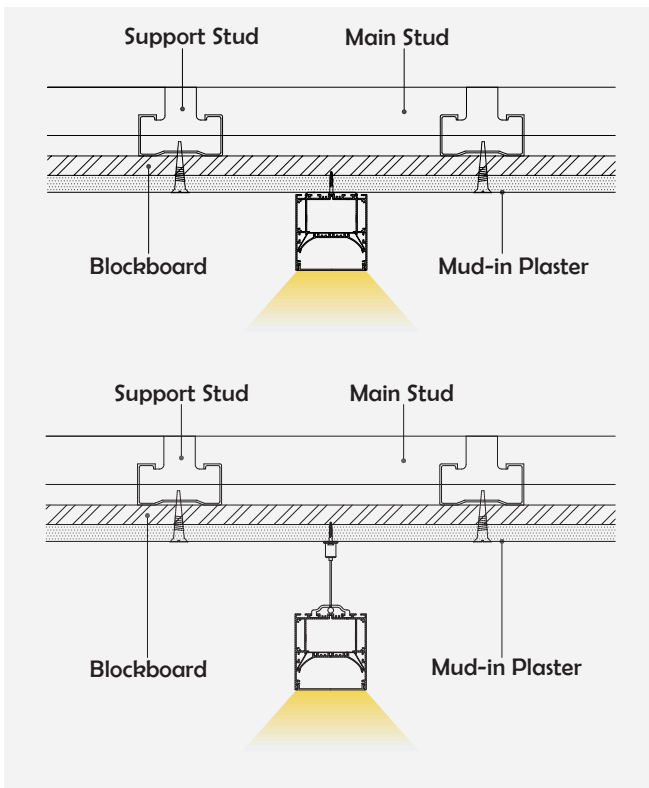

HL-A023

- Professional industrial design with sharp lines.
- Imported PC diffuser with uniform and soft lighting.
- AL6063 aluminum profile with excellent heat dissipation performance.

Basic Parameters

Material	AL6063+PC
Surface	Anodized/Painting
Lighting source width	32mm
Length	4m/max
Application	For offices, conference rooms, supermarkets, home lighting, etc.

Installation Accessories

Aluminum Profile

End Cap

Clip

Suspended Rope

Connector

• Optional cover

Opal (PC)

Clear (PC)

Semi-clear (PC)

Model	Cover Model	Cover		End Cap	Clip	Suspended Rope (Set)	Connector	Lighting Source (width)
		PC	PMMA					
HL-A023	BAPL054	Opal Clear Semi-clear	/	Aluminium	Stainless steel	✓	✓	max 32mm

| Structure image

| Effect image

| Application