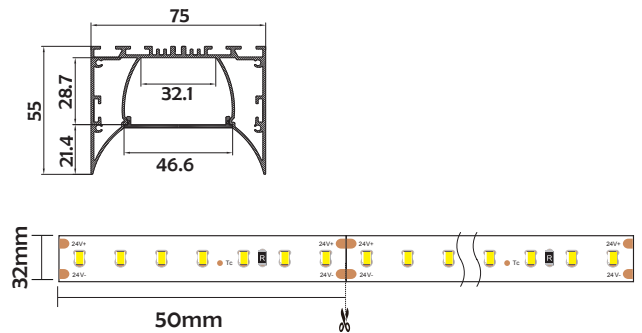

I Basic Parameters

Material	AL6063+PC
Surface	Anodized/Painting
Lighting source width	32mm
Length	4m/max
Application	For offices, conference rooms, supermarkets, home lighting, etc.

I Installation Accessories

Aluminum Profile

End Cap

Clip

Suspended Rope

Connector

• Optional cover

Opal (PC)

Clear (PC)

Semi-clear (PC)

Model	Cover Model	Cover		End Cap	Clip	Suspended Rope (Set)	Connector	Lighting Source (width)
		PC	PMMA					
HL-A021	BAPL051	Opal Clear Semi-clear	/	Aluminium	Stainless steel	✓	✓	max 32mm