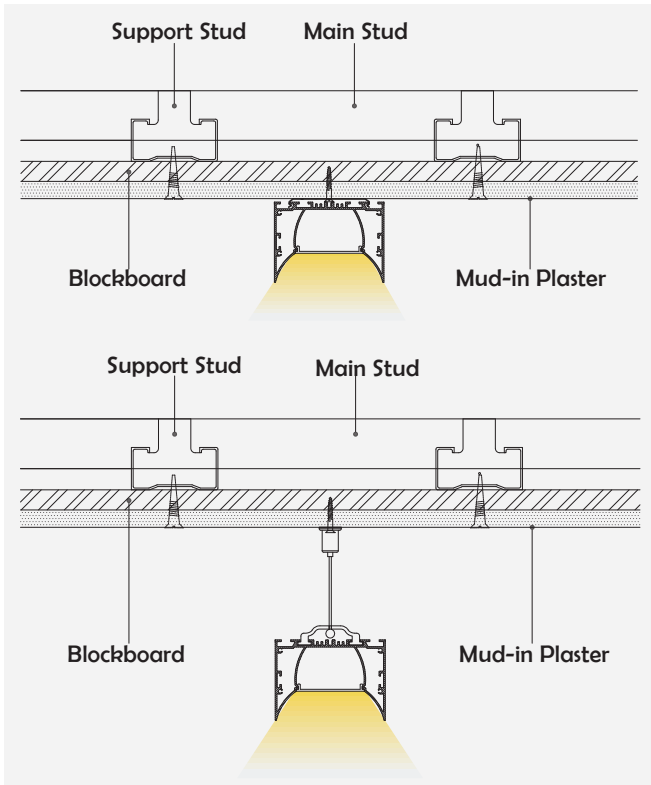

I Basic Parameters

Material	AL6063+PC
Surface	Anodized/Painting
Lighting source width	32mm
Length	4m/max
Application	For offices, conference rooms, supermarkets, home lighting, etc.

I Installation Accessories

Aluminum Profile

End Cap

Clip

Suspended Rope

Connector

• Optional cover

Opal (PC)

Clear (PC)

Semi-clear (PC)

Model	Cover Model	Cover		End Cap	Clip	Suspended Rope (Set)	Connector	Lighting Source (width)
		PC	PMMA					
HL-A021	BAPL051	Opal Clear Semi-clear	/	Aluminium	Stainless steel	✓	✓	max 32mm

I Structure image

I Effect image

I Application