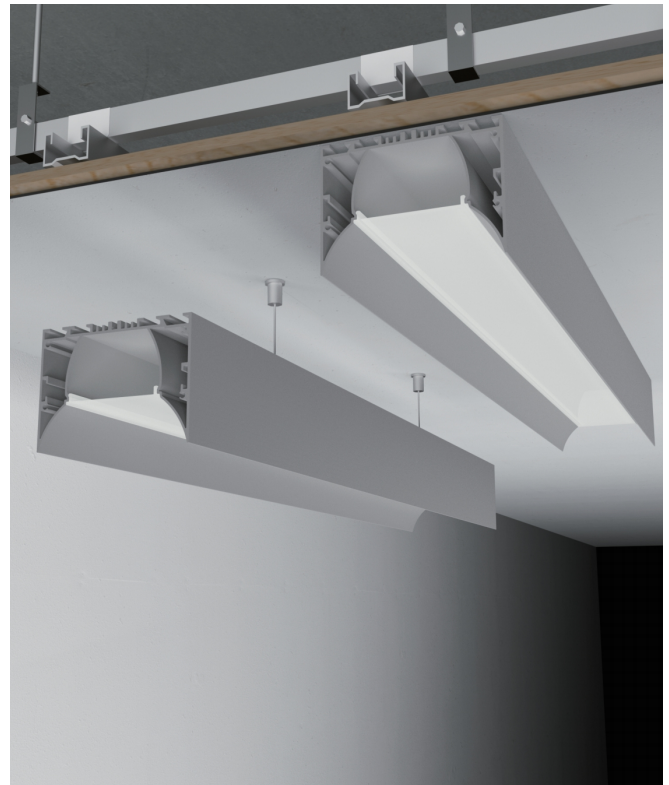

I Effect image