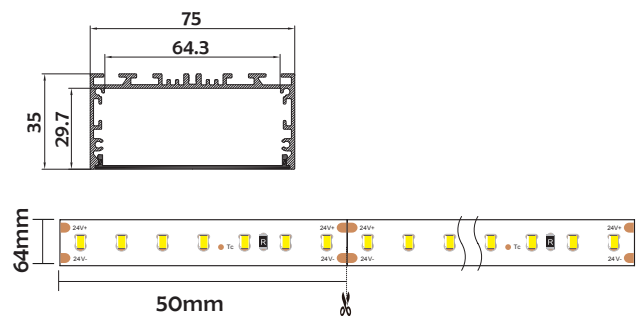

I Basic Parameters

| | |
|-----------------------|--|
| Material | AL6063+PC |
| Surface | Anodized/Painting |
| Lighting source width | 64mm |
| Length | 4m/max |
| Application | For offices, conference rooms, supermarkets, home lighting, etc. |

I Installation Accessories

Aluminum Profile

End Cap

Clip

Suspended Rope

Connector

• Optional cover

Opal
(PC)

Clear
(PC)

Semi-clear
(PC)

| Model | Cover Model | Cover | | End Cap | Clip | Suspended Rope (Set) | Connector | Lighting Source (width) |
|---------|-------------|-----------------------------|------|-----------|-----------------|----------------------|-----------|-------------------------|
| | | PC | PMMA | | | | | |
| HL-A019 | BAPL054 | Opal Clear Semi-clear | / | Aluminium | Stainless steel | ✓ | ✓ | max 64mm |