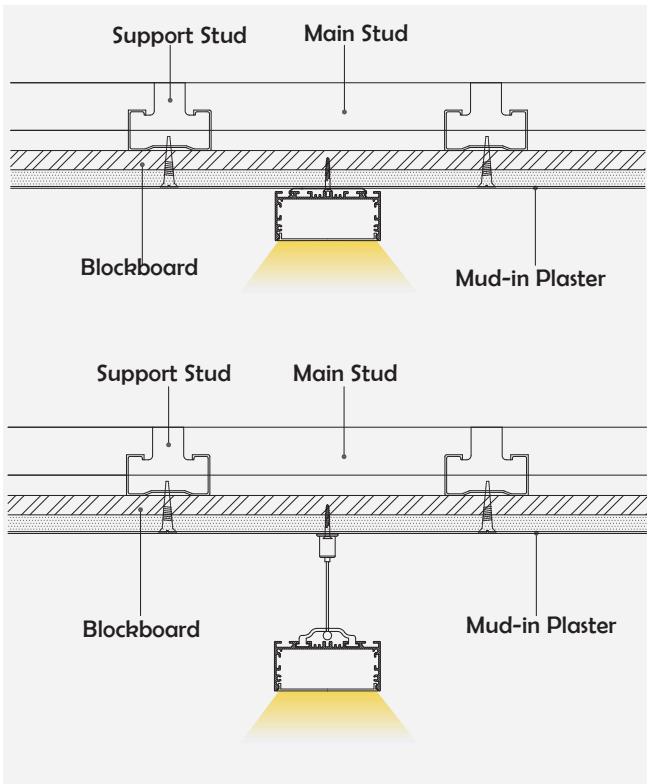

I Basic Parameters

| | |
|-----------------------|--|
| Material | AL6063+PC |
| Surface | Anodized/Painting |
| Lighting source width | 64mm |
| Length | 4m/max |
| Application | For offices, conference rooms, supermarkets, home lighting, etc. |

I Installation Accessories

Aluminum Profile

End Cap

Clip

Suspended Rope

Connector

• Optional cover

Opal
(PC)

Clear
(PC)

Semi-clear
(PC)

| Model | Cover Model | Cover | | End Cap | Clip | Suspended Rope (Set) | Connector | Lighting Source (width) |
|---------|-------------|-----------------------------|------|-----------|-----------------|----------------------|-----------|-------------------------|
| | | PC | PMMA | | | | | |
| HL-A019 | BAPL054 | Opal Clear Semi-clear | / | Aluminium | Stainless steel | ✓ | ✓ | max 64mm |

I Structure image

I Effect image

I Application