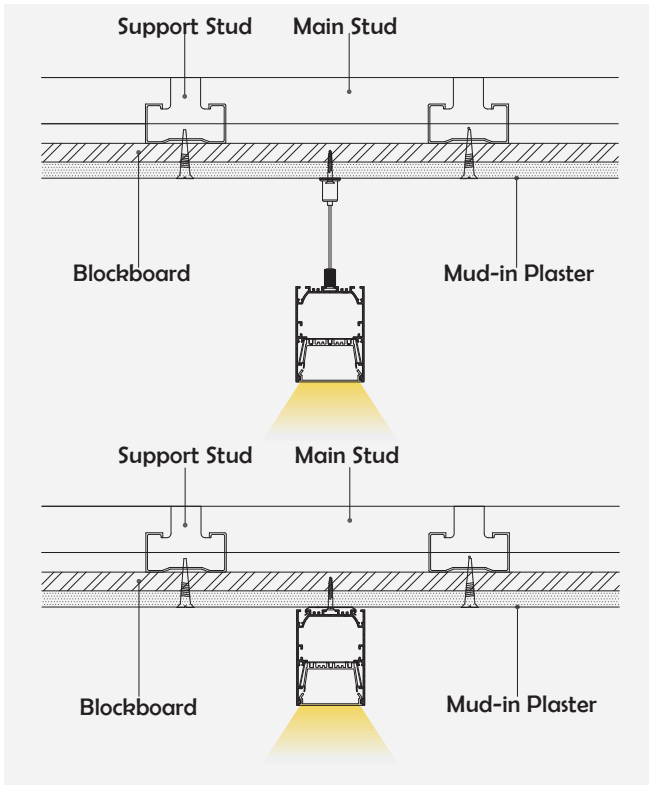

Basic Parameters

Material	AL6063+PC
Surface	Anodized/Painting
Lighting source width	33mm
Length	4m/max
Application	For offices, conference rooms, supermarkets, home lighting, etc.

Installation Accessories

Aluminum Profile

End Cap

Clip

Suspended Rope

Connector

• Optional cover

Opal
(PC)

Model	Cover Model	Cover		End Cap	Clip	Suspended Rope (Set)	Connector	Lighting Source (width)
		PC	PMMA					
HL-A018	A001	Opal	/	Aluminium	Stainless steel Aluminium	✓	✓	max 33mm

| Structure image

| Effect image

| Application