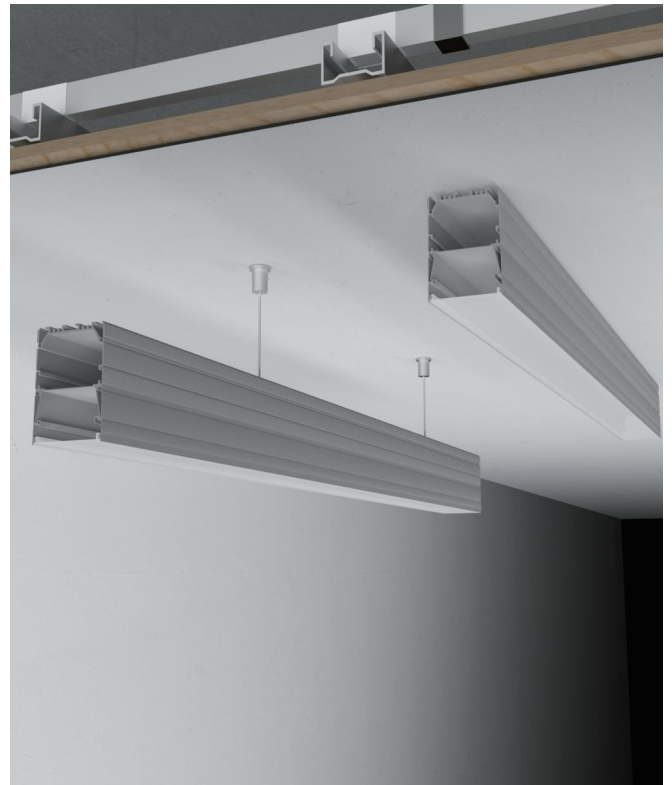

| Effect image