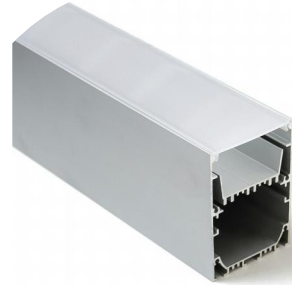

HL-A018

- Professional industrial design with sharp lines.
- Imported PC diffuser with uniform and soft lighting.
- AL6063 aluminum profile with excellent heat dissipation performance.
- Easy and fast to install, maintain and repair. Suspended and surface installation ways.

Basic Parameters

Material	AL6063+PC
Surface	Anodized/Painting
Lighting source width	33mm
Length	4m/max
Application	For offices, conference rooms, supermarkets, home lighting, etc.

Installation Accessories

Aluminum Profile

End Cap

Clip

Suspended Rope

Connector

• Optional cover

Opal
(PC)

Model	Cover Model	Cover		End Cap	Clip	Suspended Rope (Set)	Connector	Lighting Source (width)
		PC	PMMA					
HL-A018	A001	Opal	/	Aluminium	Stainless steel Aluminium	✓	✓	max 33mm