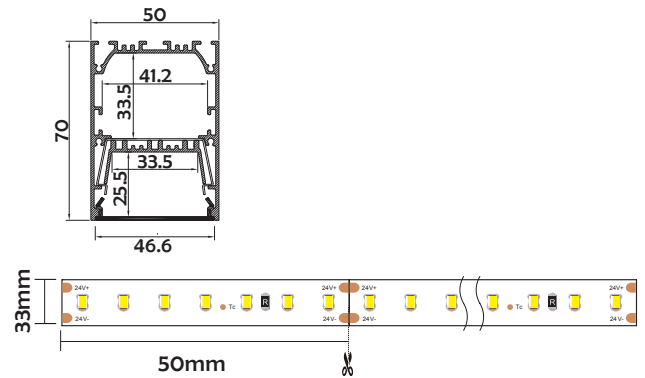

Basic Parameters

Material	AL6063+PC
Surface	Anodized/Painting
Lighting source width	33mm
Length	4m/max
Application	For offices, conference rooms, supermarkets, home lighting, etc.

Installation Accessories

Aluminum Profile

End Cap

Clip

Suspended Rope

Connector

• Optional cover

Opal
(PC)

Model	Cover Model	Cover		End Cap	Clip	Suspended Rope (Set)	Connector	Lighting Source (width)
		PC	PMMA					
HL-A018	A001	Opal	/	Aluminium	Stainless steel Aluminium	✓	✓	max 33mm