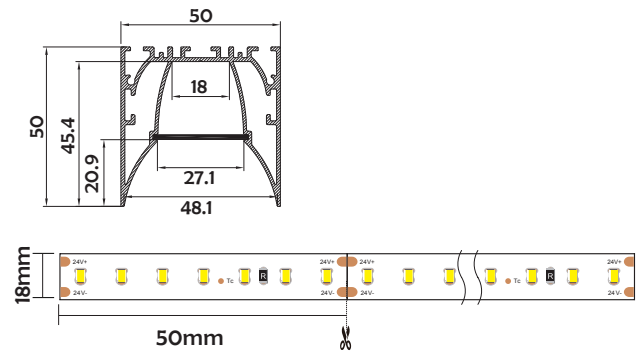

Basic Parameters

Material	AL6063+PC
Surface	Anodized/Painting
Lighting source width	18mm
Length	4m/max
Application	For offices, conference rooms, supermarkets, home lighting, etc.

Installation Accessories

Aluminum Profile

End Cap

Clip

Suspended Rope

Connector

Optional cover

Opal (PC)

Clear (PC)

Model	Cover Model	Cover		End Cap	Clip	Suspended Rope (Set)	Connector	Lighting Source (width)
		PC	PMMA					
HL-A018	BAPL062	Opal Clear	/	Aluminium	Stainless steel Aluminium	✓	✓	max 18mm

| Structure image