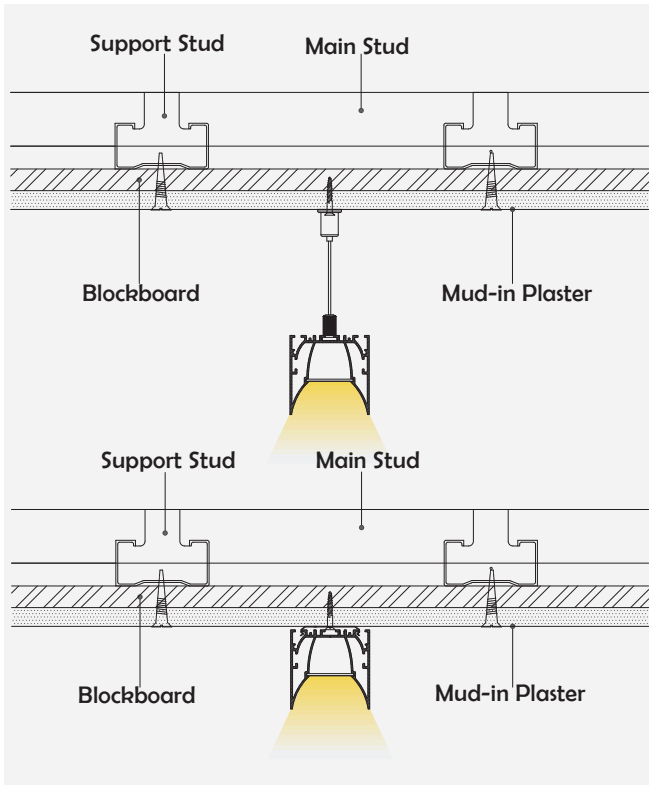

Basic Parameters

Material	AL6063+PC
Surface	Anodized/Painting
Lighting source width	18mm
Length	4m/max
Application	For offices, conference rooms, supermarkets, home lighting, etc.

Installation Accessories

Aluminum Profile

End Cap

Clip

Suspended Rope

Connector

Optional cover

Opal (PC)

Clear (PC)

Model	Cover Model	Cover		End Cap	Clip	Suspended Rope (Set)	Connector	Lighting Source (width)
		PC	PMMA					
HL-A018	BAPL062	Opal Clear	/	Aluminium	Stainless steel Aluminium	✓	✓	max 18mm

| Structure image