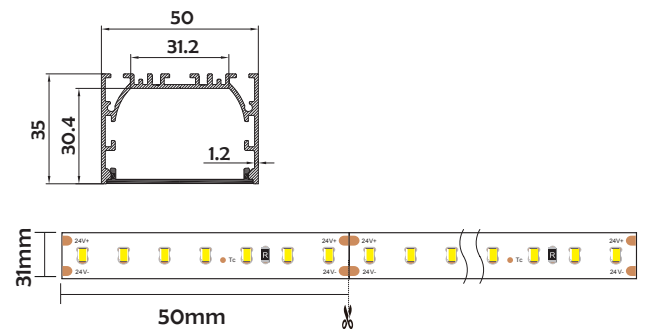

## Basic Parameters

Material	AL6063+PC
Surface	Anodized/Painting
Lighting source width	31mm
Length	4m/max
Application	For offices, conference rooms, supermarkets, home lighting, etc.

### • Optional cover

Opal (PC)

Clear (PC)

Semi-clear (PC)

Model	Cover Model	Cover		End Cap	Clip	Suspended Rope (Set)	Connector	Lighting Source (width)
		PC	PMMA					
HL-A014	BAPL051	Opal Clear Semi-clear	/	Aluminium	Stainless steel Aluminium	✓	✓	max 31mm