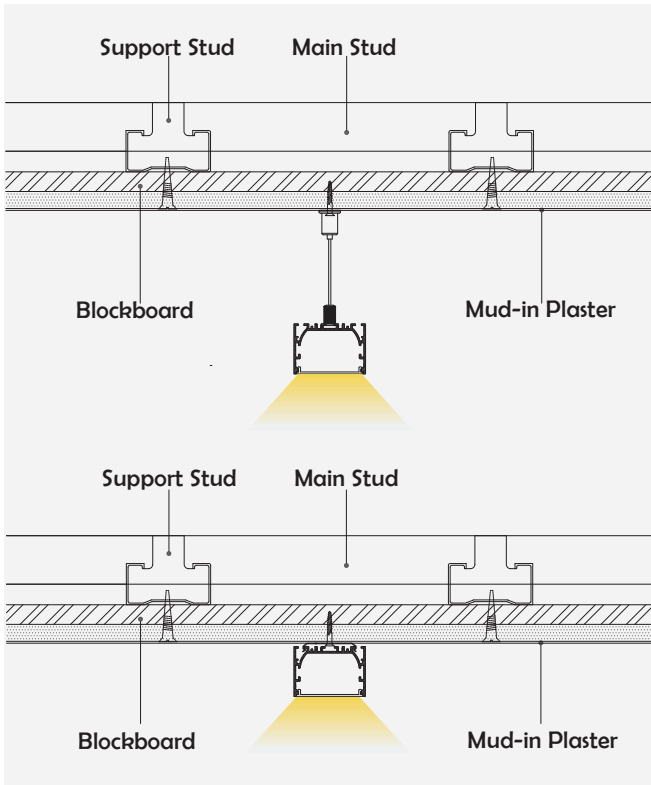

## Installation Accessories

Aluminum Profile

End Cap

Clip

Suspended Rope

Connector

### • Optional cover

Opal (PC)

Clear (PC)

Semi-clear (PC)

Model	Cover Model	Cover		End Cap	Clip	Suspended Rope (Set)	Connector	Lighting Source (width)
		PC	PMMA					
HL-A014	BAPL051	Opal Clear Semi-clear	/	Aluminium	Stainless steel Aluminium	✓	✓	max 31mm

## | Structure image