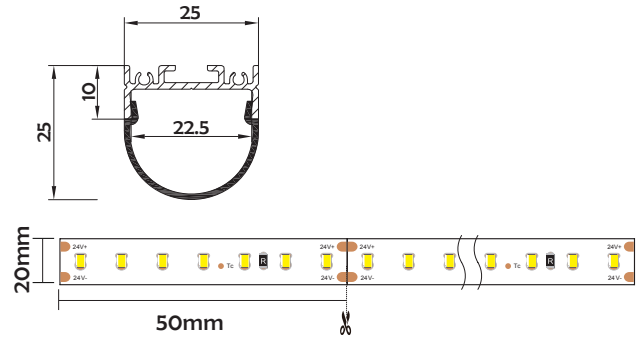

I Basic Parameters

Material	AL6063+PC
Surface	Anodized/Painting
Lighting source width	20mm
Length	4m/max
Application	For offices, conference rooms, supermarkets, home lighting, etc.

I Installation Accessories

Aluminum Profile

End Cap

Clip

Suspended Rope

Connector

• Optional cover

Opal (PC)

Model	Cover Model	Cover		End Cap	Clip	Suspended Rope (Set)	Connector	Lighting Source (width)
		PC	PMMA					
HL-A013-2	A013-2	Opal	/	Aluminium	Stainless steel Aluminium	✓	✓	max 20mm