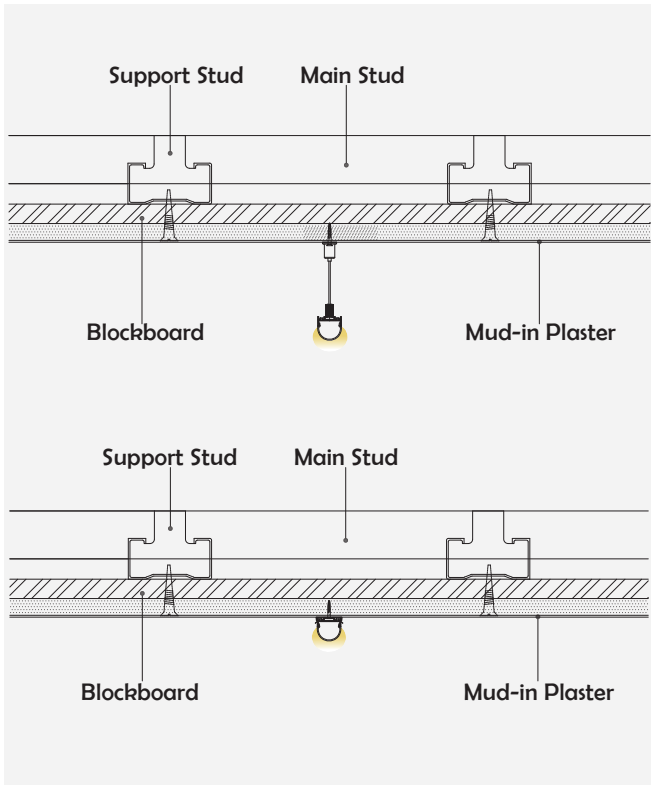

I Basic Parameters

Material	AL6063+PC
Surface	Anodized/Painting
Lighting source width	20mm
Length	4m/max
Application	For offices, conference rooms, supermarkets, home lighting, etc.

I Installation Accessories

Aluminum Profile

End Cap

Clip

Suspended Rope

Connector

• Optional cover

Opal (PC)

Model	Cover Model	Cover		End Cap	Clip	Suspended Rope (Set)	Connector	Lighting Source (width)
		PC	PMMA					
HL-A013-2	A013-2	Opal	/	Aluminium	Stainless steel Aluminium	✓	✓	max 20mm

| Structure image

| Effect image

| Application