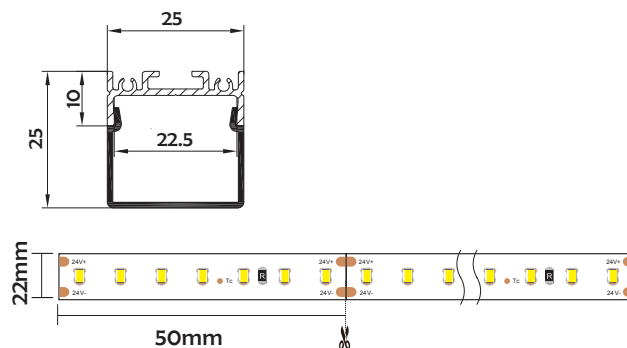

Basic Parameters

Material	AL6063+PC
Surface	Anodized/Painting
Lighting source width	20mm
Length	4m/max
Application	For offices, conference rooms, supermarkets, home lighting, etc.

Installation Accessories

Aluminum Profile

End Cap

Clip

Suspended Rope

Connector

• Optional cover

Opal
(PC)

Model	Cover Model	Cover		End Cap	Clip	Suspended Rope (Set)	Connector	Lighting Source (width)
		PC	PMMA					
HL-A013-1	A013-1	Opal	/	Aluminium	Stainless steel Aluminium	✓	✓	max 20mm