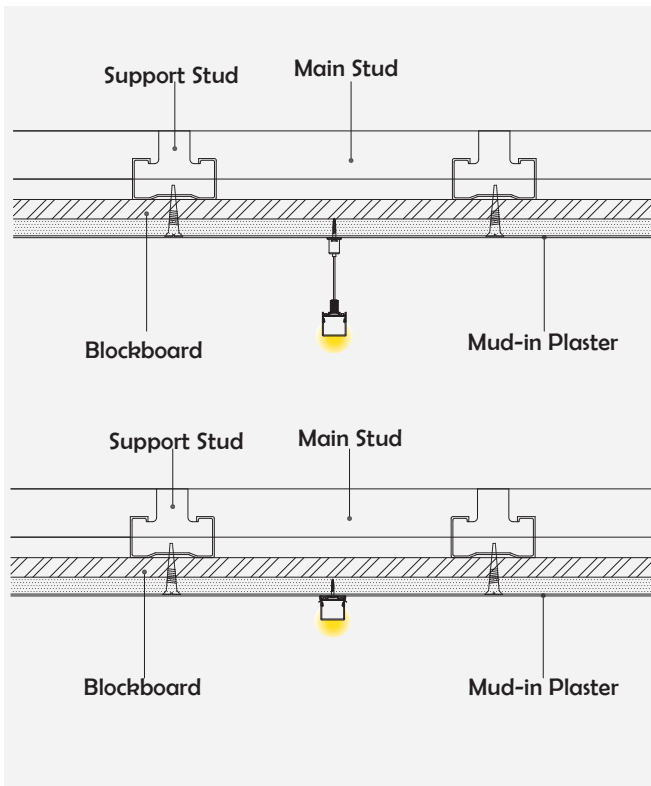

Basic Parameters

Material	AL6063+PC
Surface	Anodized/Painting
Lighting source width	20mm
Length	4m/max
Application	For offices, conference rooms, supermarkets, home lighting, etc.

Installation Accessories

Aluminum Profile

End Cap

Clip

Suspended Rope

Connector

• Optional cover

Opal
(PC)

Model	Cover Model	Cover		End Cap	Clip	Suspended Rope (Set)	Connector	Lighting Source (width)
		PC	PMMA					
HL-A013-1	A013-1	Opal	/	Aluminium	Stainless steel Aluminium	✓	✓	max 20mm

| Structure image

| Effect image

| Application