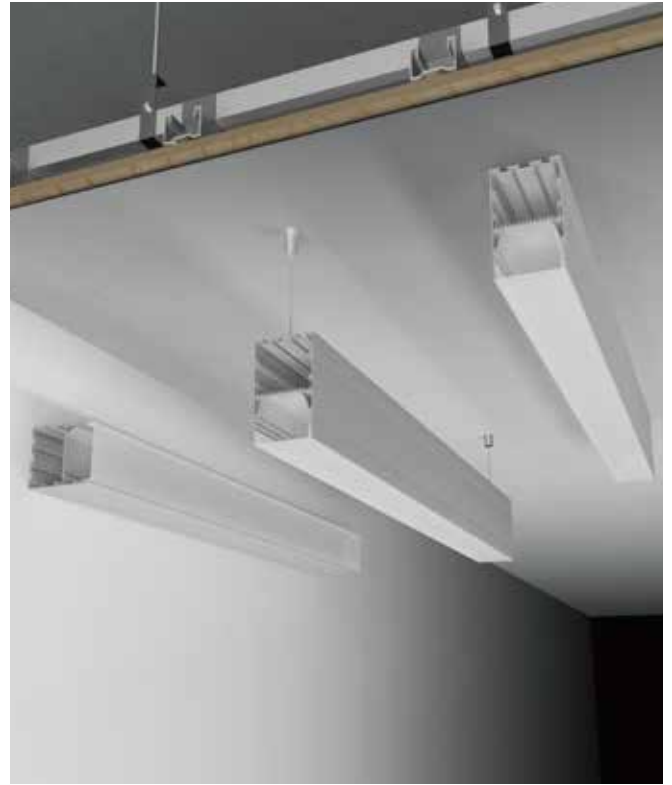

| Effect image