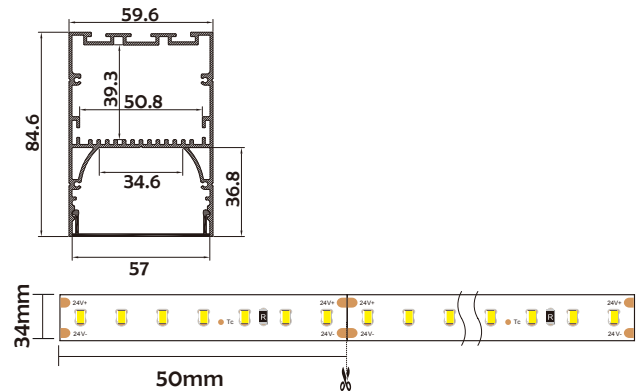

Basic Parameters

Material	AL6063+PC
Surface	Anodized/Painting
Lighting source width	34mm
Length	4m/max
Application	For offices, conference rooms, supermarkets, home lighting, etc.

Installation Accessories

Aluminum Profile

End Cap

Suspended Rope

Clip

• Optional cover

Opal
(PC)

Model	Cover Model	Cover		End Cap	Clip	Suspended Rope (Set)	Connector	Lighting Source (width)
		PC	PMMA					
HL-A008	BAPL046	Opal	/	Aluminium	Stainless steel	✓	✓	max 34mm