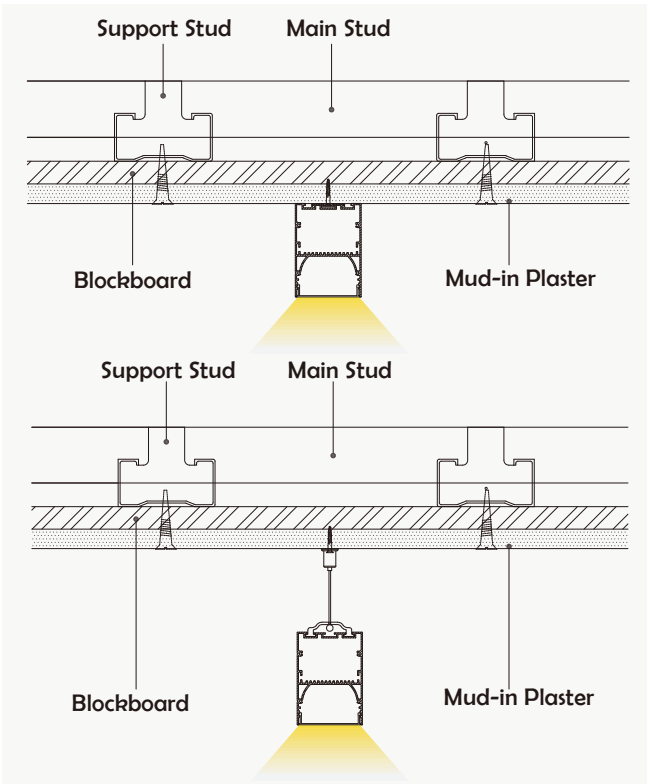

Basic Parameters

Material	AL6063+PC
Surface	Anodized/Painting
Lighting source width	34mm
Length	4m/max
Application	For offices, conference rooms, supermarkets, home lighting, etc.

Installation Accessories

Aluminum Profile

End Cap

Suspended Rope

Clip

• Optional cover

Opal
(PC)

Model	Cover Model	Cover		End Cap	Clip	Suspended Rope (Set)	Connector	Lighting Source (width)
		PC	PMMA					
HL-A008	BAPL046	Opal	/	Aluminium	Stainless steel	✓	✓	max 34mm

| Structure image

| Effect image

| Application