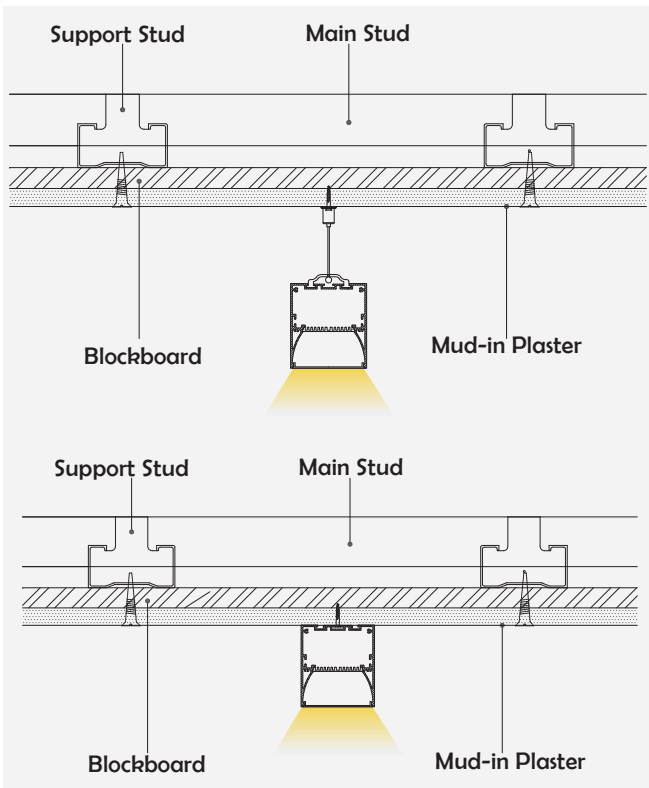

Basic Parameters

Material	AL6063+PC
Surface	Anodized/Painting
Lighting source width	50mm
Length	4m/max
Application	For offices, conference rooms, supermarkets, home lighting, etc.

Installation Accessories

Aluminum Profile

End Cap

Suspended Rope

Connector

Clip

Optional cover

Opal (PC)

Clear (PC)

Semi-clear (PC)

Model	Cover Model	Cover		End Cap	Clip	Suspended Rope (Set)	Connector	Lighting Source (width)
		PC	PMMA					
HL-A007	BAPL055	Opal Clear Semi-clear	/	Aluminium	/	✓	✓	max 50mm

| Structure image