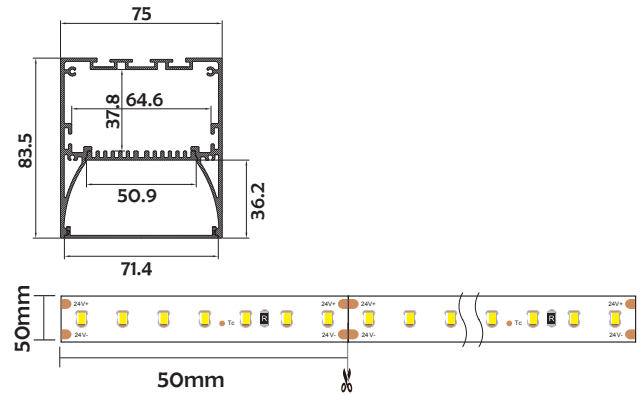

Basic Parameters

Material	AL6063+PC
Surface	Anodized/Painting
Lighting source width	50mm
Length	4m/max
Application	For offices, conference rooms, supermarkets, home lighting, etc.

Installation Accessories

Aluminum Profile

End Cap

Suspended Rope

Connector

Clip

Optional cover

Opal (PC)

Clear (PC)

Semi-clear (PC)

Model	Cover Model	Cover		End Cap	Clip	Suspended Rope (Set)	Connector	Lighting Source (width)
		PC	PMMA					
HL-A007	BAPL055	Opal Clear Semi-clear	/	Aluminium	/	✓	✓	max 50mm

| Structure image