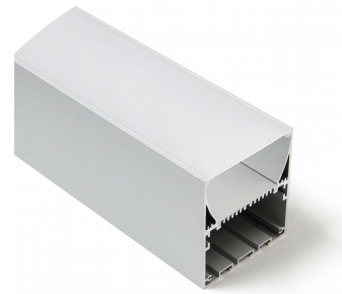

HL-A007

- Professional industrial design with sharp lines.
 - Imported PC diffuser with uniform and soft lighting.
 - AL6063 aluminum profile with excellent heat dissipation performance.
 - Easy and fast to install, maintain and repair.
- Suspended and surface installation ways.

Basic Parameters

Material	AL6063+PC
Surface	Anodized/Painting
Lighting source width	50mm
Length	4m/max
Application	For offices, conference rooms, supermarkets, home lighting, etc.

Installation Accessories

Aluminum Profile

End Cap

Suspended Rope

Connector

Clip

Optional cover

Opal (PC)

Clear (PC)

Semi-clear (PC)

Model	Cover Model	Cover		End Cap	Clip	Suspended Rope (Set)	Connector	Lighting Source (width)
		PC	PMMA					
HL-A007	BAPL055	Opal Clear Semi-clear	/	Aluminium	/	✓	✓	max 50mm

| Structure image