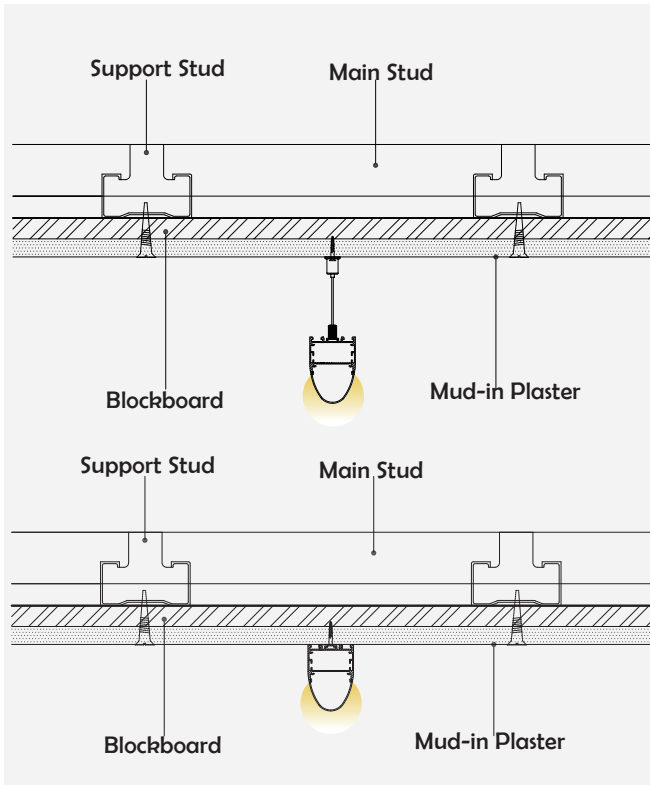

Basic Parameters

Material	AL6063+PC
Surface	Anodized/Painting
Lighting source width	35mm
Length	4m/max
Application	For offices, conference rooms, supermarkets, home lighting, etc.

Installation Accessories

Aluminum Profile

End Cap

Clip

Suspended Rope

Connector

Optional cover

Opal (PC)

Model	Cover Model	Cover		End Cap	Clip	Suspended Rope (Set)	Connector	Lighting Source (width)
		PC	PMMA					
HL-A005	A005	Opal	/	Aluminum	Stainless steel Aluminum	✓	✓	32mm

| Structure image

| Effect image

| Application