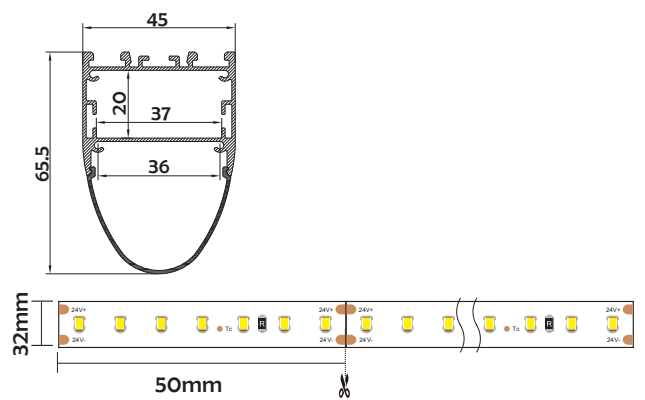

Basic Parameters

Material	AL6063+PC
Surface	Anodized/Painting
Lighting source width	35mm
Length	4m/max
Application	For offices, conference rooms, supermarkets, home lighting, etc.

Installation Accessories

Aluminum Profile

End Cap

Clip

Suspended Rope

Connector

Optional cover

Opal (PC)

Model	Cover Model	Cover		End Cap	Clip	Suspended Rope (Set)	Connector	Lighting Source (width)
		PC	PMMA					
HL-A005	A005	Opal	/	Aluminum	Stainless steel Aluminum	✓	✓	32mm