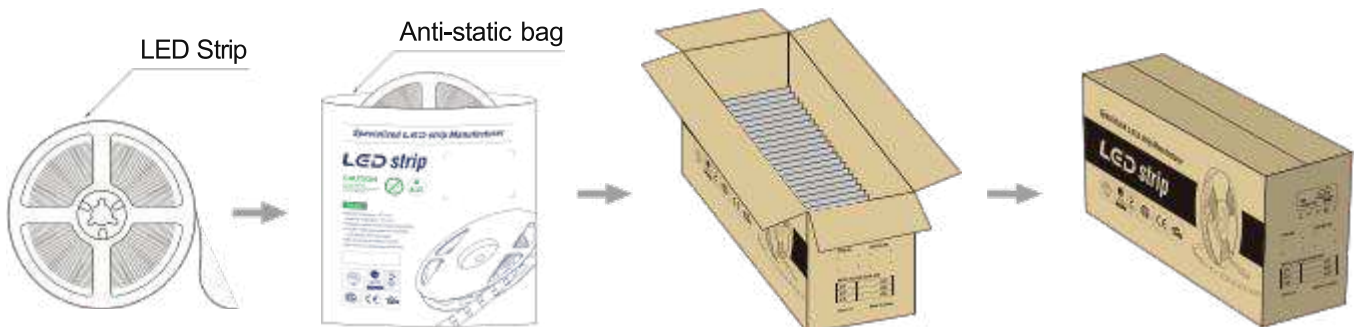

SMD2835 144LED/m DC24V

High Efficiency LED Strip

Product Features

- Low energy consumption, high light efficiency, high quality SMD2835 LED.
- Soft and can be optionally bent to any shape with Graceful figure.
- Easy to connect and install, seamless docking, using DC24V voltage, safe and reliable.
- Good luminous brightness, soft light without glare, No spot, uniform light.
- 144LED/meter, 5meter/roll.

LED Q'ty/m	144LED /m
SMD Type	2835
Working hour	30000 h
Warranty	2 years
Working temperature	-20°~+45°
Minim cuttable length	83.34 mm
PCB Width	15 mm
Packing	5 meter / roll

Cautions

When install the led strip, please note the installation technique. The ed strip can be bent, but not distorted, as shown below.

Distortion (Wrong)

Bend (Right)

➤ LED strips are low voltage products, you must use the power supply(transformer). Please don,t connect the led strip directly to the AC 110V or AC 220V, otherwise it will burn out the LED strips.

➤ Clean up the installation surface, it will ensure the reliability of the adhesive. The electrical connection process must be operated by a professional person.

Package

Application

H E L I A N

**Professional
LED strip
manufacturer**