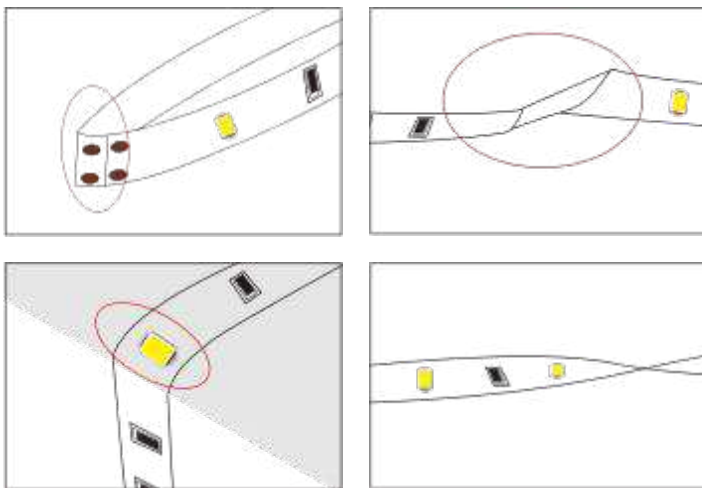

SMD2835 144LED/m DC24V

High Efficiency LED Strip

Product Features

- Low energy consumption, high light efficiency, high quality SMD2835 LED.
- Soft and can be optionally bent to any shape with Graceful figure.
- Easy to connect and install, seamless docking, using DC24V voltage, safe and reliable.
- Good luminous brightness, soft light without glare, No spot, uniform light.
- 144LED/meter, 5meter/roll.

Structure & Parameter

Optical Parameter

Model NO	HL-R144W2835/15
Input voltage	DC24V
CRI(Ra)	≥90 Ra
Power/m	28.8W/m
Lumen/W	88Lm/W
Color temperature	2700k/3000k/4000k/6000k
Lumen/m	2534Lm

Basic Parameter

LED Q'ty/m	144LED /m
SMD Type	2835
Working hour	30000 h
Warranty	2 years
Working temperature	-20°~+45°
Minim cuttable length	83.34 mm
PCB Width	15 mm
Packing	5 meter / roll

Cautions

When install the led strip, please note the installation technique. The ed strip can be bent, but not distorted, as shown below.