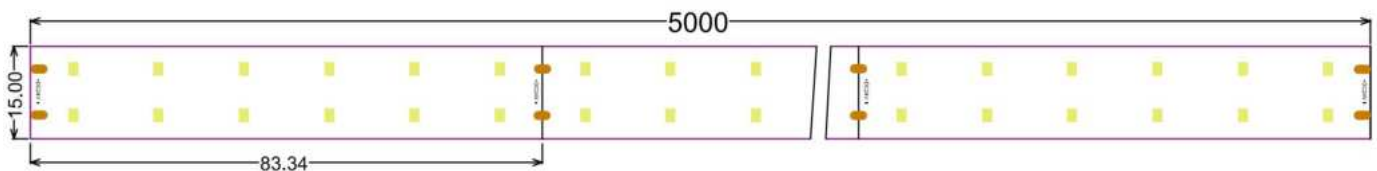

SMD2835 144LED/m DC24V

High Efficiency LED Strip

Product Features

- Low energy consumption, high light efficiency, high quality SMD2835 LED.
- Soft and can be optionally bent to any shape with Graceful figure.
- Easy to connect and install, seamless docking, using DC24V voltage, safe and reliable.
- Good luminous brightness, soft light without glare, No spot, uniform light.
- 144LED/meter, 5meter/roll.

Structure & Parameter

Optical Parameter

Model NO	HL-R144W2835/15
Input voltage	DC24V
CRI(Ra)	≥90 Ra
Power/m	28.8W/m
Lumen/W	88Lm/W
Color temperature	2700k/3000k/4000k/6000k
Lumen/m	2534Lm

Basic Parameter

LED Q'ty/m	144LED /m
SMD Type	2835
Working hour	30000 h
Warranty	2 years
Working temperature	-20°~+45°
Minim cuttable length	83.34 mm
PCB Width	15 mm
Packing	5 meter / roll

Cautions

When install the led strip, please note the installation technique. The ed strip can be bent, but not distorted, as shown below.