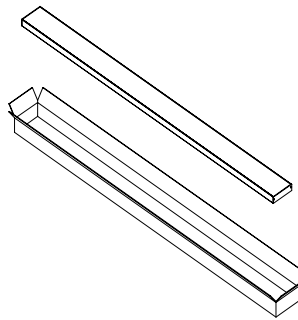

Suspended Rope

Connector

Mounting Clip

Aluminum Profile

Installation

① Prepare the electric drill, hammer, stud;

② Lock the suspended ceiling fixture on the cement wall or ceiling, and fix the buckle distance according to the length of the lamp;

③ Lock the wire sling fixing parts, and fixed the installation length by adjust the wire sling;

④ Connect the power supply and complete the installation.

Packing

① Product

② Packing

③ Sealing

Model	HL-CA028-L12
Inner box	1250*110*70mm