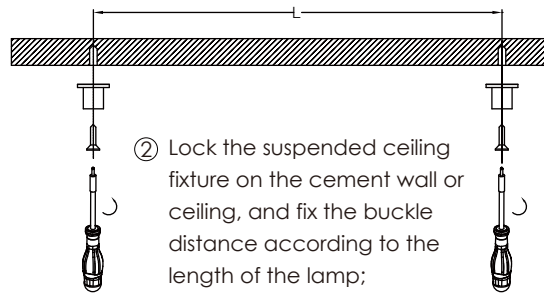

Luminaire parameters

Size	L1200*W88*H30mm
Lm	3200lm
Input Voltage	AC100-240V
Beam Angle	110°
Nominal Power	39W
CCT	2700-6500k >
CRI	80
Protection Grade	IP40
Certification	CE, RoHS
Warranty	3 years

Installation Accessories

Suspended Rope

Connector

Mounting Clip

Aluminum Profile

Installation

① Prepare the electric drill, hammer, stud;

② Lock the suspended ceiling fixture on the cement wall or ceiling, and fix the buckle distance according to the length of the lamp;

③ Lock the wire sling fixing parts, and fixed the installation length by adjust the wire sling;

④ Connect the power supply and complete the installation.

Packing

① Product

② Packing

③ Sealing

Model	HL-CA028-L12
Inner box	1250*110*70mm