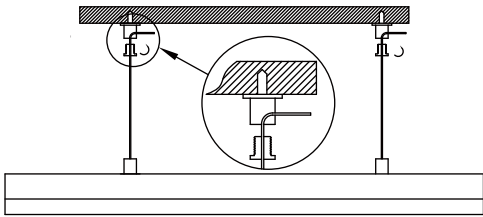

Luminaire parameters

Size	L1200*W88*H30mm
Lm	3200lm
Input Voltage	AC100-240V
Beam Angle	110°
Nominal Power	39W
CCT	2700-6500k >
CRI	80
Protection Grade	IP40
Certification	CE, RoHS
Warranty	3 years

Installation Accessories

Suspended Rope

Connector

Mounting Clip

Aluminum Profile

Installation

① Prepare the electric drill, hammer, stud;

② Lock the suspended ceiling fixture on the cement wall or ceiling, and fix the buckle distance according to the length of the lamp;

③ Lock the wire sling fixing parts, and fixed the installation length by adjust the wire sling;

④ Connect the power supply and complete the installation.

Packing

① Product

② Packing

③ Sealing

Model	HL-CA028-L12
Inner box	1250*110*70mm