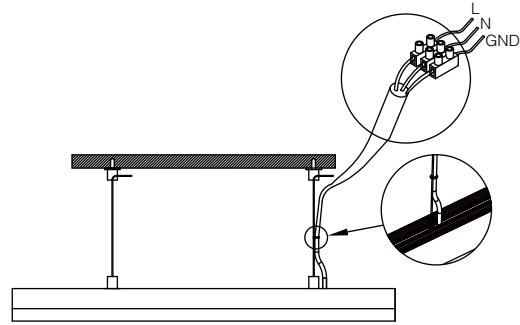

Luminaire parameters

Size	L1200*W88*H30mm
Lm	3200lm
Input Voltage	AC100-240V
Beam Angle	110°
Nominal Power	39W
CCT	2700-6500k >
CRI	80
Protection Grade	IP40
Certification	CE, RoHS
Warranty	3 years

Installation Accessories

Suspended Rope

Connector

Mounting Clip

Aluminum Profile

Installation

① Prepare the electric drill, hammer, stud;

② Lock the suspended ceiling fixture on the cement wall or ceiling, and fix the buckle distance according to the length of the lamp;

③ Lock the wire sling fixing parts, and fixed the installation length by adjust the wire sling;

④ Connect the power supply and complete the installation.

Packing

① Product

② Packing

③ Sealing

Model	HL-CA028-L12
Inner box	1250*110*70mm