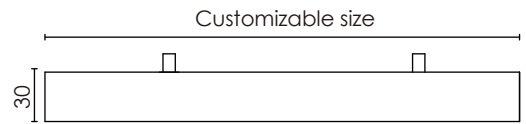

Luminaire parameters

Size	L1200*W88*H30mm
Lm	3200lm
Input Voltage	AC100-240V
Beam Angle	110°
Nominal Power	39W
CCT	2700-6500k >
CRI	80
Protection Grade	IP40
Certification	CE, RoHS
Warranty	3 years

Installation Accessories