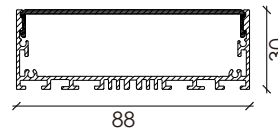

Luminaire parameters

Size	L1200*W88*H30mm
Lm	3200lm
Input Voltage	AC100-240V
Beam Angle	110°
Nominal Power	39W
CCT	2700-6500k >
CRI	80
Protection Grade	IP40
Certification	CE, RoHS
Warranty	3 years

Installation Accessories

③ Lock the wire sling fixing parts, and fixed the installation length by adjust the wire sling;

④ Connect the power supply and complete the installation.

Packing

① Product

② Packing

③ Sealing

Model	HL-CA028-L12
Inner box	1250*110*70mm