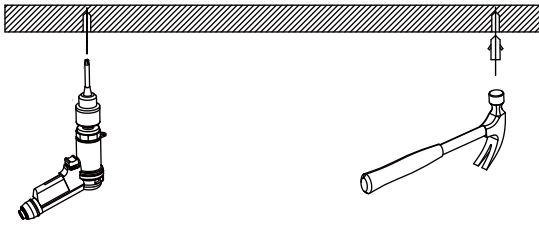

Luminaire parameters

Size	L1200*W88*H30mm
Lm	3200lm
Input Voltage	AC100-240V
Beam Angle	110°
Nominal Power	39W
CCT	2700-6500k >
CRI	80
Protection Grade	IP40
Certification	CE, RoHS
Warranty	3 years

Installation Accessories

Suspended Rope

Connector

Mounting Clip

Aluminum Profile

Installation

① Prepare the electric drill, hammer, stud;

② Lock the suspended ceiling fixture on the cement wall or ceiling, and fix the buckle distance according to the length of the lamp;

③ Lock the wire sling fixing parts, and fixed the installation length by adjust the wire sling;

④ Connect the power supply and complete the installation.

Packing

① Product

② Packing

③ Sealing

Model	HL-CA028-L12
Inner box	1250*110*70mm