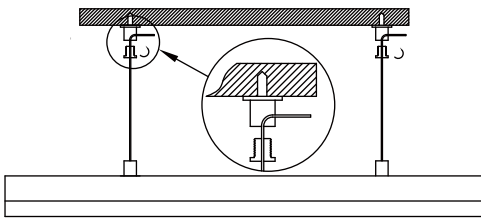

Luminaire parameters

Size	L1200*W88*H88mm
Lm	4000lm
Input voltage	AC100-240V
Beam angle	120°
Nominal Power	50W
CCT	2700-6500k
CRI	>80
Protection Grade	IP20
Certification	CE, RoHS
Warranty	3 years

Height	Eavg, Emax	Diameter
1m	480.6, 1575lx	288.78cm
2m	120.1, 393.7lx	577.56cm
3m	53.40, 175.0lx	866.34cm
4m	30.04, 98.42lx	1155.12cm
5m	19.22, 62.97lx	1443.90cm

Note: The curve is the illumination area and the average illuminance of the luminaire under different projection distances.

Installation Accessories

Suspended Rope

Connector

Aluminum Profile

Installation

① Prepare the electric drill, hammer, stud;

② Lock the suspended ceiling fixture on the cement wall or ceiling, and fix the buckle distance according to the length of the lamp;

③ Lock the wire sling fixing parts, and fixed the installation length by adjust the wire sling;