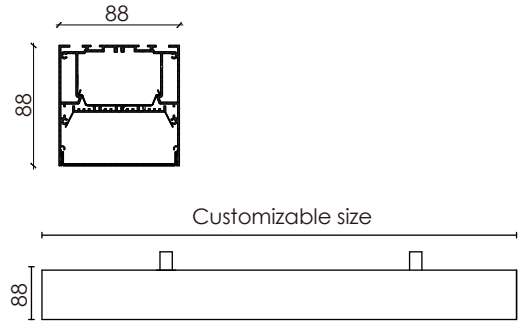

Luminaire parameters

Size	L1200*W88*H88mm
Lm	4000lm
Input voltage	AC100-240V
Beam angle	120°
Nominal Power	50W
CCT	2700-6500k
CRI	>80
Protection Grade	IP20
Certification	CE, RoHS
Warranty	3 years

Height	Eavg, Emax	Diameter
1m	480.6, 1575lx	288.78cm
2m	120.1, 393.7lx	577.56cm
3m	53.40, 175.0lx	866.34cm
4m	30.04, 98.42lx	1155.12cm
5m	19.22, 62.97lx	1443.90cm

Note: The curve is the illumination area and the average illuminance of the luminaire under different projection distances.

Installation Accessories

Suspended Rope

Connector

Aluminum Profile

Installation

① Prepare the electric drill, hammer, stud;