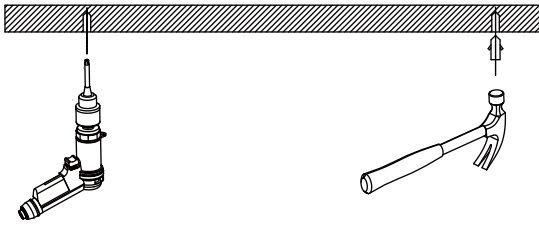

Luminaire parameters

Size	L1200*W88*H88mm
Lm	4000lm
Input voltage	AC100-240V
Beam angle	120°
Nominal Power	50W
CCT	2700-6500k
CRI	>80
Protection Grade	IP20
Certification	CE, RoHS
Warranty	3 years

Height	Eavg, Emax	Diameter
1m	480.6, 1575lx	288.78cm
2m	120.1, 393.7lx	577.56cm
3m	53.40, 175.0lx	866.34cm
4m	30.04, 98.42lx	1155.12cm
5m	19.22, 62.97lx	1443.90cm

Note: The curve is the illumination area and the average illuminance of the luminaire under different projection distances.

Installation Accessories

Suspended Rope

Connector

Aluminum Profile

Installation

① Prepare the electric drill, hammer, stud;

② Lock the suspended ceiling fixture on the cement wall or ceiling, and fix the buckle distance according to the length of the lamp;

③ Lock the wire sling fixing parts, and fixed the installation length by adjust the wire sling;