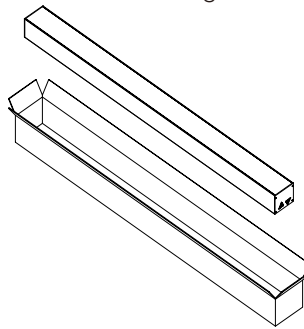

Installation

① Prepare the electric drill, hammer, stud;

② Lock the suspended ceiling fixture on the cement wall or ceiling, and fix the buckle distance according to the length of the lamp;

③ Lock the wire sling fixing parts, and fixed the installation length by adjust the wire sling;

④ Connect the power supply and complete the installation.

Packing

① Product

② Packing

③ Sealing

Model	HL-CA024-L12	Carton box	1265*405*275mm
Inner box	1250*130*130mm	QTY/Carton	6 PCS

Notices

- 1.The power supply must be turned off before installation.
- 2.Make sure the product is mounted under the surface of the object to be installed, and finally turn on the power to light up.
- 3.This product is for indoor use only.
- 4.This product is warranted for 3 years and problems occur within 3 years (except for human factors and accidental factors), free maintenance.
- 5.The product is not responsible for damage caused by accidental factors or improper use.