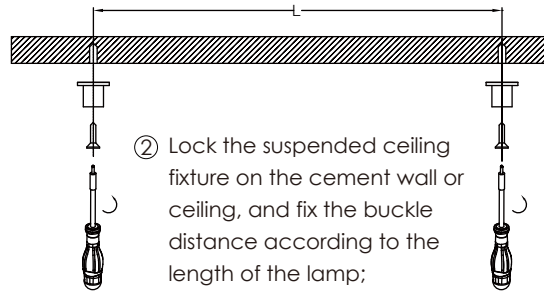

Luminaire parameters

Size	L1200*W88*H88mm
Lm	4000lm
Input voltage	AC100-240V
Beam angle	120°
Nominal Power	50W
CCT	2700-6500k
CRI	>80
Protection Grade	IP20
Certification	CE, RoHS
Warranty	3 years

Height	Eavg, Emax	Diameter
1m	480.6, 1575lx	288.78cm
2m	120.1, 393.7lx	577.56cm
3m	53.40, 175.0lx	866.34cm
4m	30.04, 98.42lx	1155.12cm
5m	19.22, 62.97lx	1443.90cm

Note: The curve is the illumination area and the average illuminance of the luminaire under different projection distances.

Installation Accessories

Suspended Rope

Connector

Aluminum Profile

Installation

① Prepare the electric drill, hammer, stud;

② Lock the suspended ceiling fixture on the cement wall or ceiling, and fix the buckle distance according to the length of the lamp;

③ Lock the wire sling fixing parts, and fixed the installation length by adjust the wire sling;