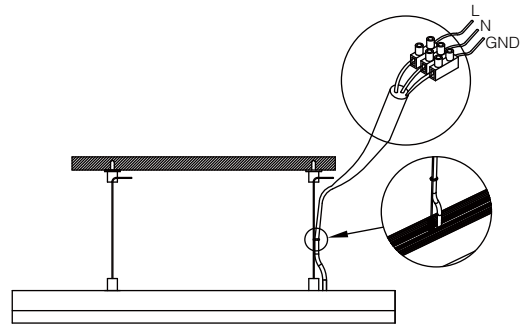

Luminaire parameters

Size	L1200*W88*H88mm
Lm	4000lm
Input voltage	AC100-240V
Beam angle	120°
Nominal Power	50W
CCT	2700-6500k
CRI	>80
Protection Grade	IP20
Certification	CE, RoHS
Warranty	3 years

Height	Eavg, Emax	Diameter
1m	480.6, 1575lx	288.78cm
2m	120.1, 393.7lx	577.56cm
3m	53.40, 175.0lx	866.34cm
4m	30.04, 98.42lx	1155.12cm
5m	19.22, 62.97lx	1443.90cm

Note: The curve is the illumination area and the average illuminance of the luminaire under different projection distances.

Installation Accessories

Suspended Rope

Connector

Aluminum Profile

Installation

① Prepare the electric drill, hammer, stud;

② Lock the suspended ceiling fixture on the cement wall or ceiling, and fix the buckle distance according to the length of the lamp;

③ Lock the wire sling fixing parts, and fixed the installation length by adjust the wire sling;