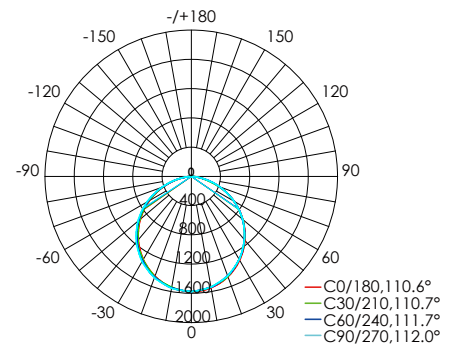

Luminaire parameters

Size	L1200*W88*H88mm
Lm	4000lm
Input voltage	AC100-240V
Beam angle	120°
Nominal Power	50W
CCT	2700-6500k
CRI	>80
Protection Grade	IP20
Certification	CE, RoHS
Warranty	3 years

Height	Eavg, Emax	Diameter
1m	480.6, 1575lx	288.78cm
2m	120.1, 393.7lx	577.56cm
3m	53.40, 175.0lx	866.34cm
4m	30.04, 98.42lx	1155.12cm
5m	19.22, 62.97lx	1443.90cm