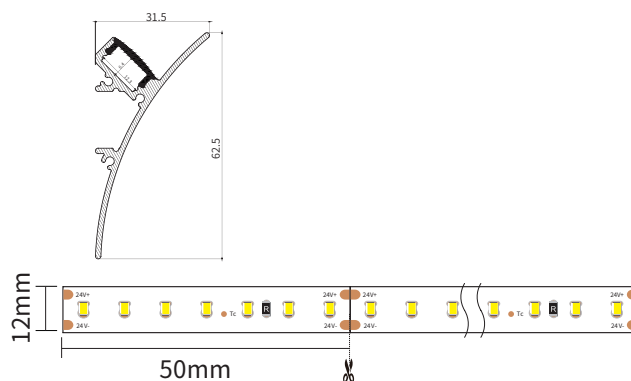

Material	AL6063+PC
Surface	Anodized/Painting
Lighting source width	12mm
Length	4m/max
Application	For offices / conference rooms / supermarkets / home lighting application.

I Installation Accessories

Aluminum Profile

End Cap

Clip

• Optional cover

Opal (PC)

Opal matte (PC)

Clear (PC)

Semi-clear (PC)

black clear (PC)

black opal (PC)

Model	Cover Model	Cover				Suspended Rope (Set)	Connector	Lighting Source (width)
		PC	PMMA	End Cap	Clip			
HL-BAPL030L	BAPL001	Opal Opal matte Clear Semi-clear black clear black opal	/	ABS	Plastic	/	/	max 12mm