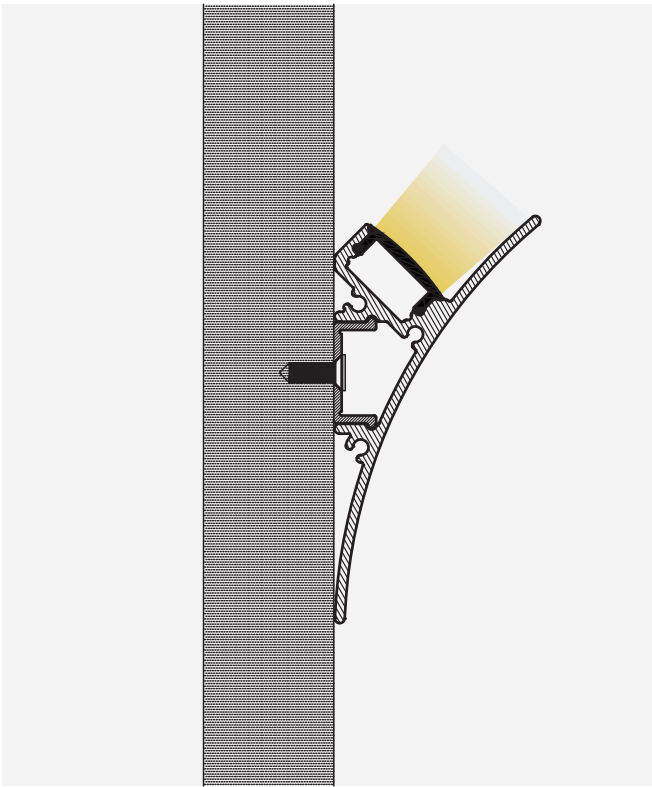

I Structure image