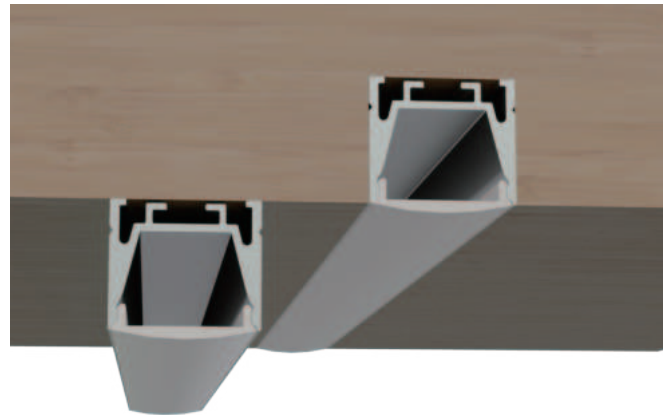

I Effect image