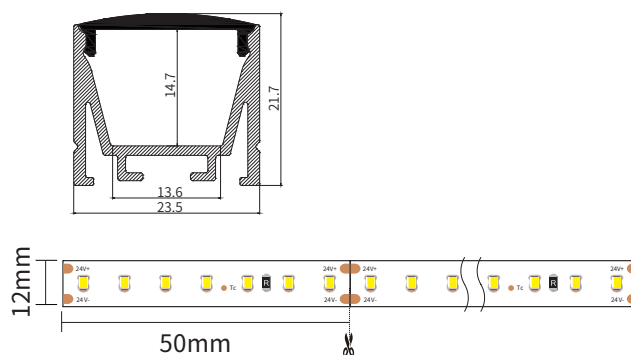

Material	AL6063+PC
Surface	Anodized/Painting
Lighting source width	12mm
Length	4m/max
Application	For offices / conference rooms / supermarkets / home lighting application.

I Installation Accessories

Aluminum Profile

Black clear (PC)

Model	Cover Model	Cover		End Cap	Clip	Suspended Rope (Set)	Connector	Lighting Source (width)
		PC	PMMA					
HL-BAPL014H2	BAPL013	Opal Clear Semi-clear Black clear	Opal matte Clear Semi-clear	ABS	Plastic Stainless steel	✓	/	max 12mm