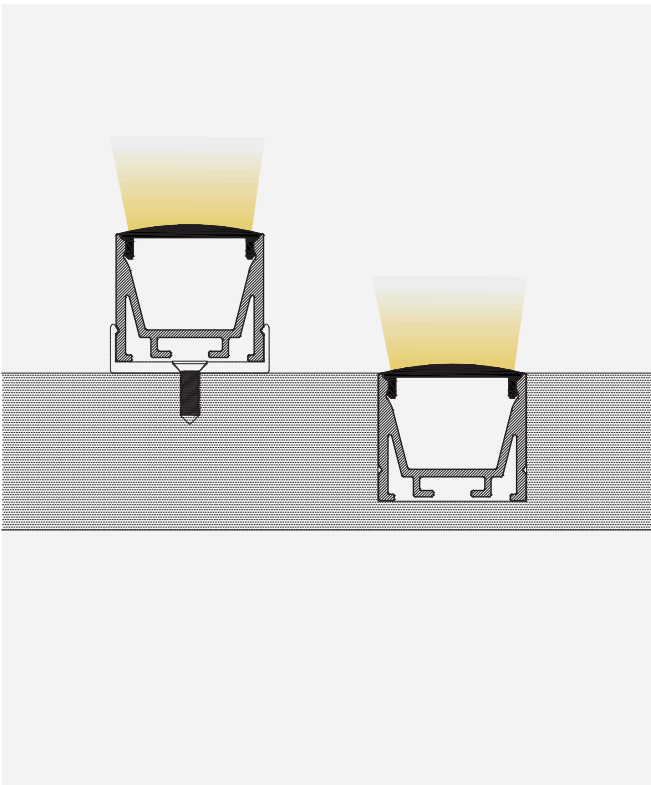

I Structure image