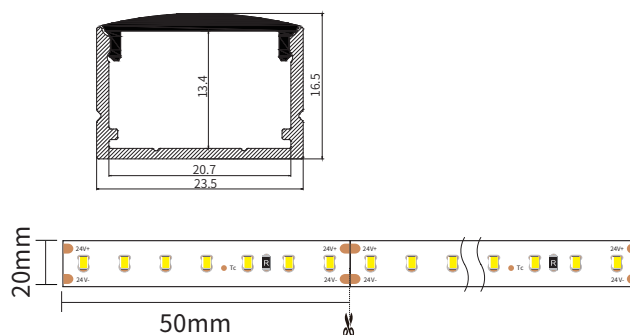

Material	AL6063+PC
Surface	Anodized/Painting
Lighting source width	20mm
Length	4m/max
Application	For offices / conference rooms / supermarkets / home lighting application.

I Installation Accessories

Aluminum Profile

Model	Cover Model	Cover		End Cap	Clip	Suspended Rope (Set)	Connector	Lighting Source (width)
		PC	PMMA					
HL-BAPL014H1	BAPL013	Opal Clear Semi-clear Black clear	Opal matte Clear Semi-clear	ABS	Plastic Stainless steel	/	/	max 20mm