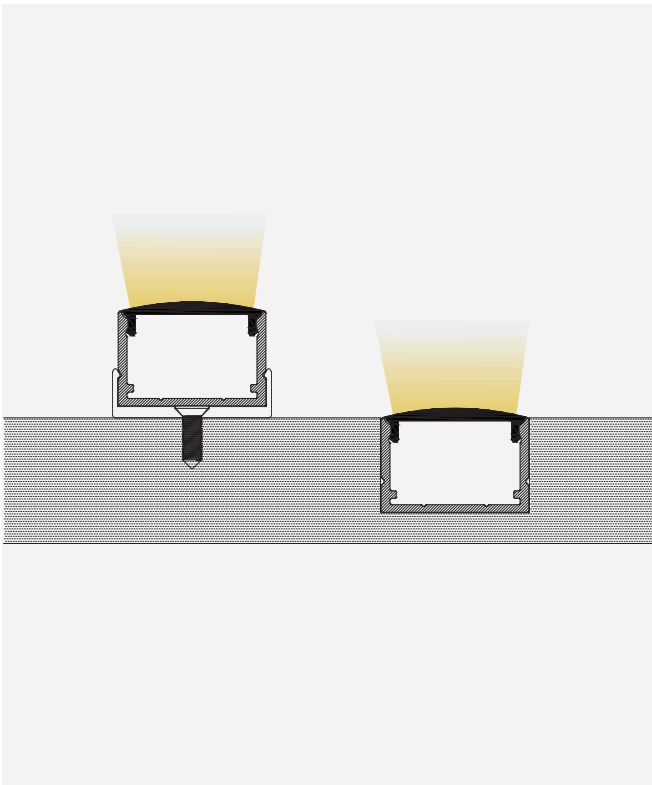

I Structure image