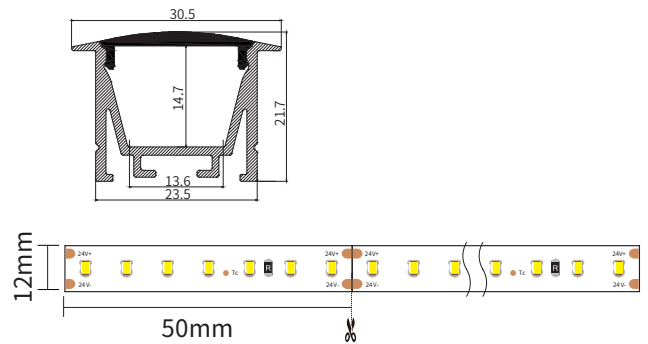

Material	AL6063+PC
Surface	Anodized/Painting
Lighting source width	12mm
Length	4m/max
Application	For offices / conference rooms / supermarkets / home lighting application.

I Installation Accessories

Aluminum Profile

Black clear (PC)

Model	Cover Model	Cover		End Cap	Clip	Suspended Rope (Set)	Connector	Lighting Source (width)
		PC	PMMA					
HL-BAPL013H2	BAPL013	Opal Clear Semi-clear Black clear	Opal matte Clear Semi-clear	ABS	Plastic Stainless steel	✓	/	max 12mm