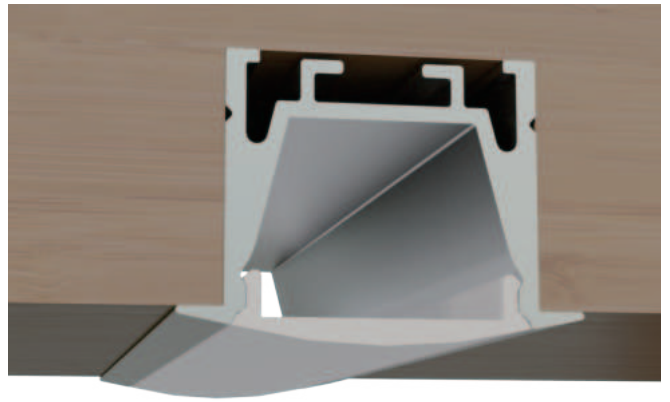

I Effect image