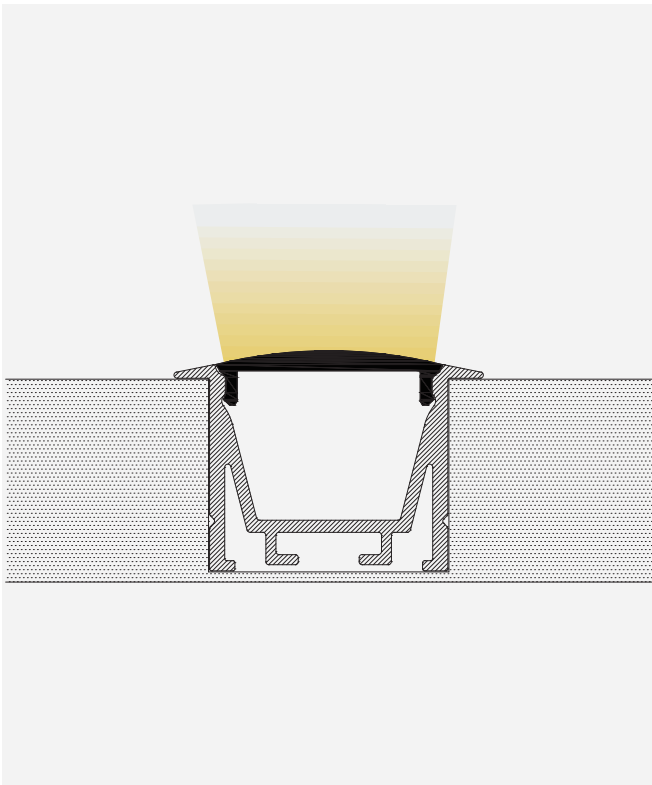

I Structure image