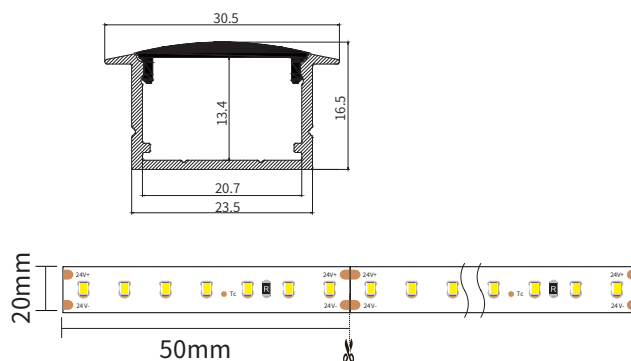

## I Basic Parameters

Material	AL6063+PC
Surface	Anodized/Painting
Lighting source width	20mm
Length	4m/max
Application	For offices / conference rooms / supermarkets / home lighting application.