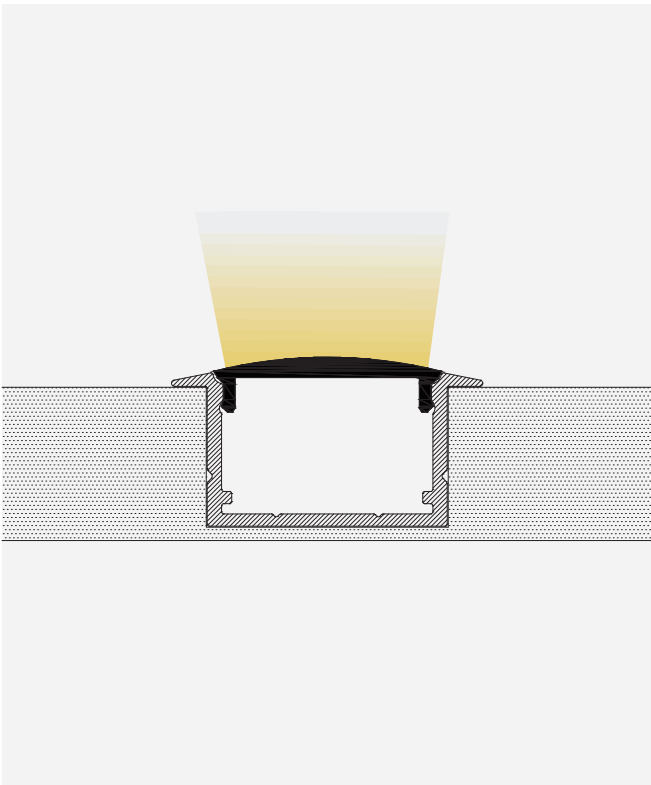

## I Basic Parameters

Material	AL6063+PC
Surface	Anodized/Painting
Lighting source width	20mm
Length	4m/max
Application	For offices / conference rooms / supermarkets / home lighting application.

## I Installation Accessories

Aluminum Profile

End Cap

Clip

### • Optional cover

Opal (PC)

Opal matte (PMMA)

Clear (PMMA/PC)

Semi-clear (PMMA/PC)

Black clear (PC)

Model	Cover Model	Cover		End Cap	Clip	Suspended Rope (Set)	Connector	Lighting Source (width)
		PC	PMMA					
HL-BAPL013H1	BAPL013	Opal Clear Semi-clear Black clear	Opal matte Clear Semi-clear	ABS	Plastic Stainless steel	/	/	max 20mm

## I Structure image