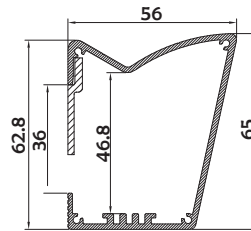

HL-A070

- Professional industrial design with sharp lines.
- AL6063 aluminum profile with excellent heat dissipation performance.
- surface mounted.

Basic Parameters

Material	AL6063
Surface	Anodized/Painting
Lighting source width	15mm
Length	4m/max
Application	For surface mounted in corner ceiling.

Installation Accessories

Aluminum Profile

End Cap

Clip

Screws

Model	Cover Model	Cover		End Cap	Clip	Suspended Rope (Set)	Connector	Lighting Source (width)
		PMMA	PC					
HL-A070	/	/	/	Aluminium	Stainless steel	/	/	max 15mm