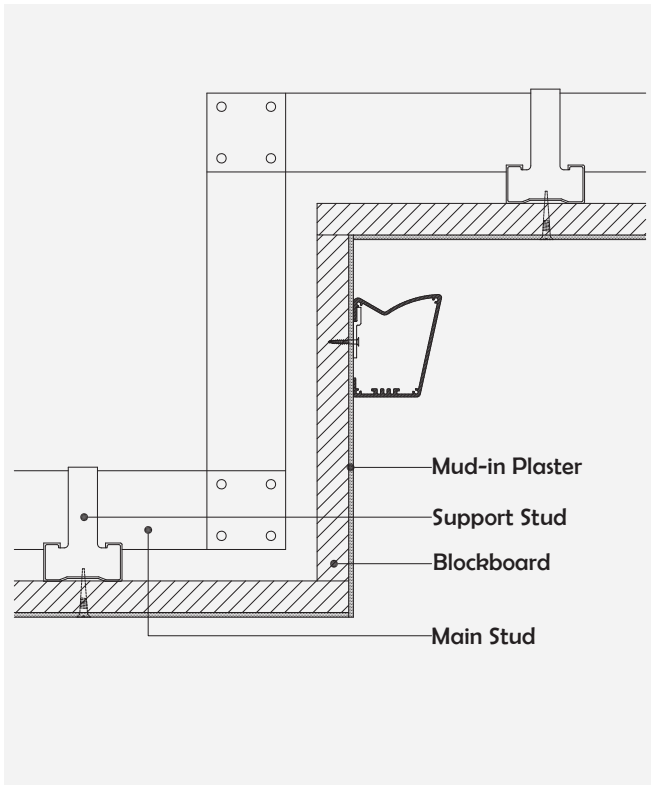

HL-A070

- Professional industrial design with sharp lines.
- AL6063 aluminum profile with excellent heat dissipation performance.
- surface mounted.

Basic Parameters

Material	AL6063
Surface	Anodized/Painting
Lighting source width	15mm
Length	4m/max
Application	For surface mounted in corner ceiling.

Installation Accessories

Aluminum Profile

End Cap

Clip

Screws

Model	Cover Model	Cover		End Cap	Clip	Suspended Rope (Set)	Connector	Lighting Source (width)
		PMMA	PC					
HL-A070	/	/	/	Aluminium	Stainless steel	/	/	max 15mm

| Structure image

| Effect image

| Application