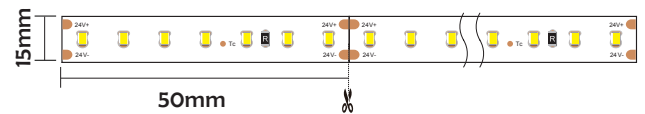

HL-A070

- Professional industrial design with sharp lines.
- AL6063 aluminum profile with excellent heat dissipation performance.
- surface mounted.

Basic Parameters

Material	AL6063
Surface	Anodized/Painting
Lighting source width	15mm
Length	4m/max
Application	For surface mounted in corner ceiling.

Installation Accessories

Aluminum Profile

End Cap

Clip

Screws

Model	Cover Model	Cover		End Cap	Clip	Suspended Rope (Set)	Connector	Lighting Source (width)
		PMMA	PC					
HL-A070	/	/	/	Aluminium	Stainless steel	/	/	max 15mm