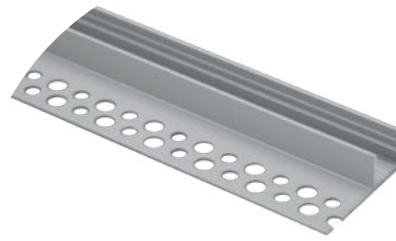

HL-A062

- Recessed design, integrated into architecture.
- Imported PC diffuser with uniform and soft lighting.
- AL6063 aluminum profile with high-quality surface treatment.
- Closed-fitting end cap without screw, easier installation.

Basic Parameters

Material	AL6063+PC
Surface	Anodized/Painting
Lighting source width	10mm
Length	4m/max
Application	Widely used in ceilings, corners of display racks, etc.

Installation Accessories

Aluminum Profile

End Cap

• Optional cover

Opal (PC)

Model	Cover Model	Cover		End Cap	Clip	Suspended Rope (Set)	Connector	Lighting Source (width)
		PC	PMMA					
HL-A062	W4010	Opal	/	Plastic	/	/	/	max 10mm

| Structure image