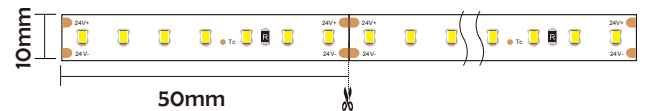

HL-A062

- Recessed design, integrated into architecture.
- Imported PC diffuser with uniform and soft lighting.
- AL6063 aluminum profile with high-quality surface treatment.
- Closed-fitting end cap without screw, easier installation.

Basic Parameters

Material	AL6063+PC
Surface	Anodized/Painting
Lighting source width	10mm
Length	4m/max
Application	Widely used in ceilings, corners of display racks, etc.

Installation Accessories

Aluminum Profile

End Cap

• Optional cover

Opal (PC)

Model	Cover Model	Cover		End Cap	Clip	Suspended Rope (Set)	Connector	Lighting Source (width)
		PC	PMMA					
HL-A062	W4010	Opal	/	Plastic	/	/	/	max 10mm

| Structure image