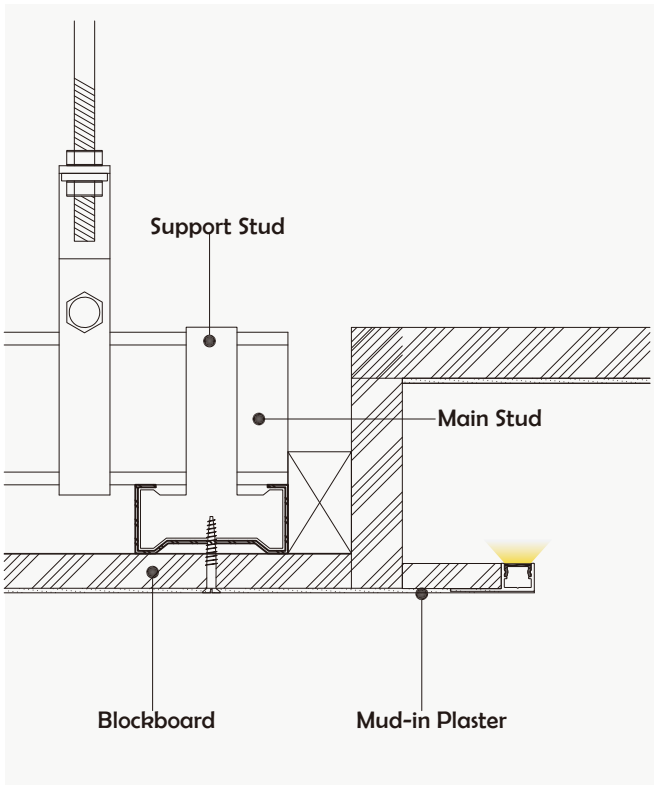

Basic Parameters

Material	AL6063+PC
Surface	Anodized/Painting
Lighting source width	10mm
Length	4m/max
Application	Widely used in ceilings, corners of display racks, etc.

Installation Accessories

Aluminum Profile

End Cap

• Optional cover

Opal (PC)

Model	Cover Model	Cover		End Cap	Clip	Suspended Rope (Set)	Connector	Lighting Source (width)
		PC	PMMA					
HL-A062	W4010	Opal	/	Plastic	/	/	/	max 10mm

| Structure image

| Effect image

| Application