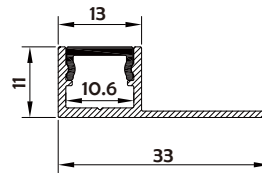

Basic Parameters

Material	AL6063+PC
Surface	Anodized/Painting
Lighting source width	10mm
Length	4m/max
Application	Widely used in ceilings, corners of display racks, etc.

Installation Accessories

Aluminum Profile