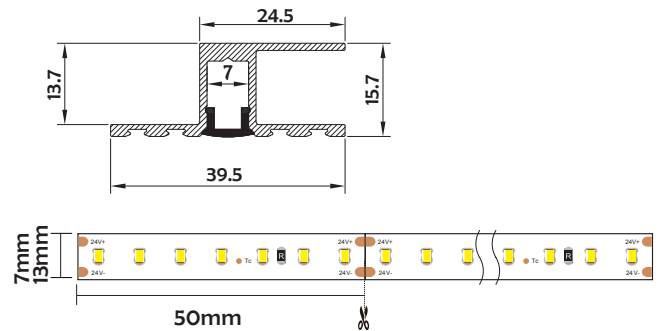

Material	AL6063+PC
Surface	Anodized/Painting
Lighting source width	max13mm, max7mm
Length	4m/max
Application	Ceiling corner lighting.

I Installation Accessories

Aluminum Profile

• Optional cover

Opal (PC)

Opal matte (PC)

Clear (PC)

Semi-clear (PC)

Model	Cover Model	Cover				Suspended Rope (Set)	Connector	Lighting Source (width)
		PC	PMMA	End Cap	Clip			
HL-A004	BAPL02S	Opal matte Opal Clear Semi-clear	/	/	/	/	/	max 13mm max 7mm