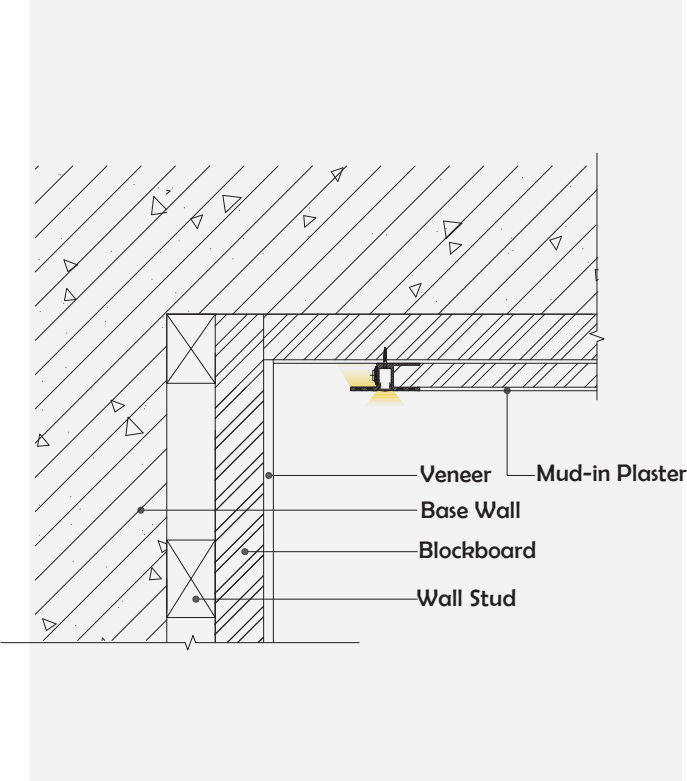

Material	AL6063+PC
Surface	Anodized/Painting
Lighting source width	max13mm, max7mm
Length	4m/max
Application	Ceiling corner lighting.

I Installation Accessories

Aluminum Profile

• Optional cover

Opal (PC)

Opal matte (PC)

Clear (PC)

Semi-clear (PC)

Model	Cover Model	Cover				Suspended Rope (Set)	Connector	Lighting Source (width)
		PC	PMMA	End Cap	Clip			
HL-A004	BAPL02S	Opal matte Opal Clear Semi-clear	/	/	/	/	/	max 13mm max 7mm

I Structure image

I Effect image

I Application